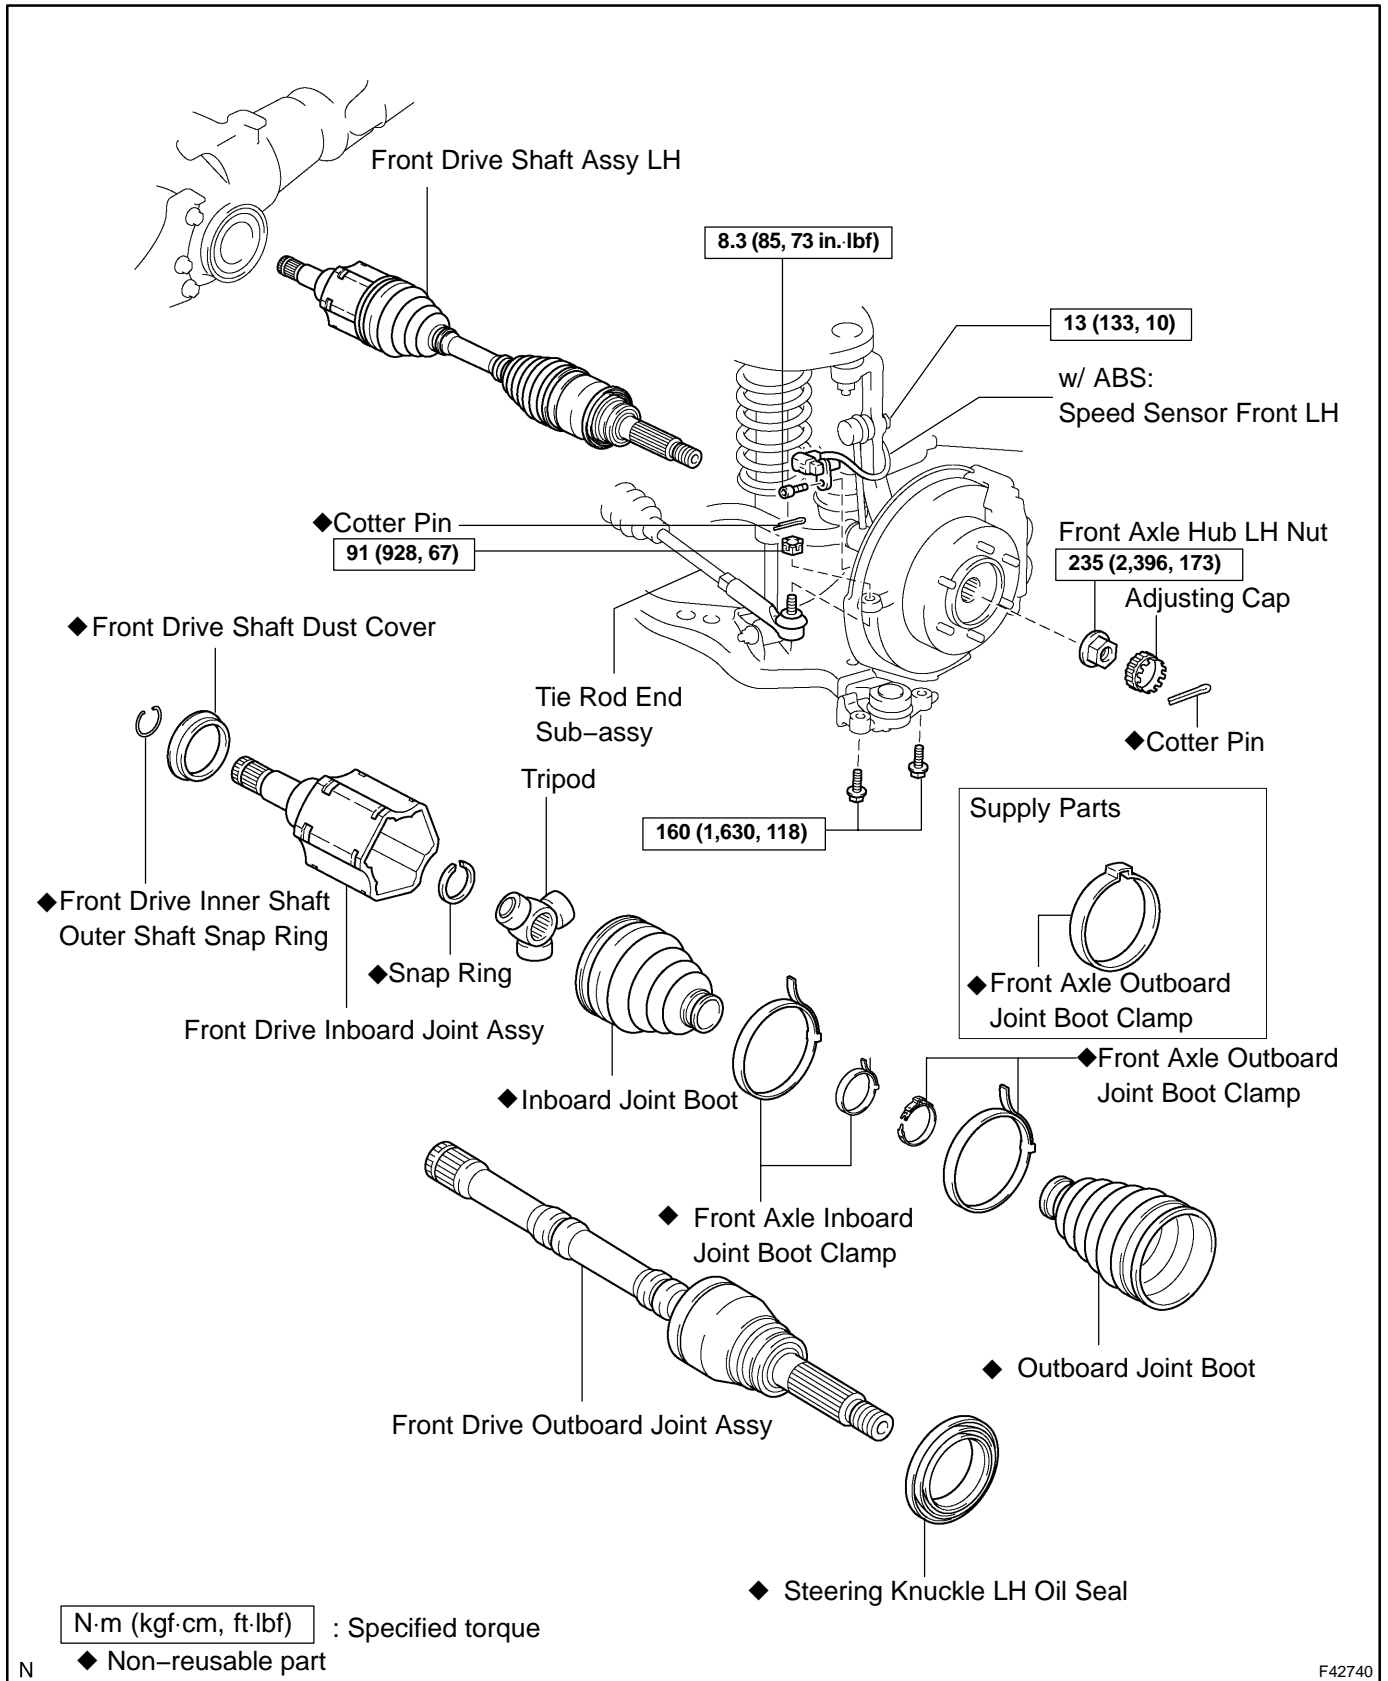

FRONT DRIVE SHAFT ASSY LH

COMPONENTS

300H9-01

N

F42740