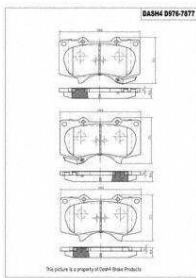

Part Type: Backing Plate Dust Hole Cover

- **Manufacturer:** CARLSON
- **Part No:** H1456
- **Notes:** Parking Brake Kit; 206.5 X 45; 850

Closeout Price: **$0.08**
Only **3** Remaining!

[Go to the Catalog](#)

•

Part Type: Brake Pad

- **Manufacturer:** DASH 4
- **Part No:** MD976
- **Notes:** Front Semi Metallic Pads OE CERAMIC

Closeout Price: **$7.09**

[Go to the Catalog](#)

•

- **Manufacturer:** GUARDIAN / ONE SOURCE
- **Part No:** 61976
- **Notes:** Front

Closeout Price: **$7.09**
Only **12** Remaining!

[Go to the Catalog](#)

•

- **Manufacturer:** RAYBESTOS
- **Part No:** RPD606M
- **Notes:** Rear; OE Organic

Closeout Price: **$12.45**
Only **1** Remaining!

[Go to the Catalog](#)

•

- **Manufacturer:** AIMCO
- **Part No:** SPM606
- **Notes:** R Prem Semi Met Pads SUPER PREMIUM OE ORGANIC

Closeout Price: **$16.19**
Only **2** Remaining!

[Go to the Catalog](#)