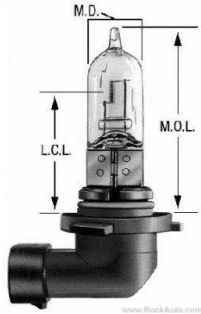

Closeout Price: \$4.12

[Go to the Catalog](#)

•

- **Manufacturer:** LITTELFUSE
- **Part No:** MIN30BP
- **Notes:** Fuse in engine compartment
Fuse in passenger compartment

Closeout Price: \$5.15

[Go to the Catalog](#)

•

Part Type: Starter Motor

- **Manufacturer:** EXCEL AUTOMOTIVE
- **Part No:** 21156

Closeout Price: \$86.79
Only 3 Remaining!

[Go to the Catalog](#)

Electrical-Lamp & Socket

Part Type: Headlamp Bulb

- **Manufacturer:** WAGNER
- **Part No:** 9005LL
- **Notes:** Hi Cmposit Repl Bulb EXTERIOR BULBS,HALOGENGOLD