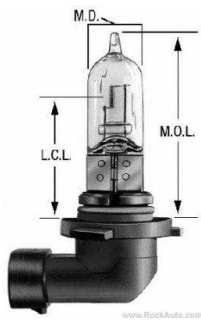

•

Part Type: Starter Motor

- **Manufacturer:** EXCEL AUTOMOTIVE
- **Part No:** 21156

Closeout Price: \$86.79
Only 3 Remaining!

[Go to the Catalog](#)

Electrical-Lamp & Socket

Part Type: Headlamp Bulb

- **Manufacturer:** WAGNER
- **Part No:** 9005LL
- **Notes:** Hi Cmposit Repl Bulb EXTERIOR BULBS,HALOGENGOLD

Closeout Price: \$4.34

[Go to the Catalog](#) 

- **Manufacturer:** WAGNER
- **Part No:** 9005TV2
- **Notes:** High Beam

Closeout Price: \$6.36

[Go to the Catalog](#) 

- **Manufacturer:** WAGNER
- **Part No:** 9005BK
- **Notes:** Hi Cmposit Repl Bulb EXTERIOR BULBS,LAZERBLUE

Closeout Price: \$36.79

Only 1 Remaining!

[Go to the Catalog](#) 

Part Type: Turn Signal Lamp Bulb

- **Manufacturer:** WAGNER
- **Part No:** 1156NA
- **Notes:** Front

Regular Price: \$0.40

Closeout Price: \$0.23