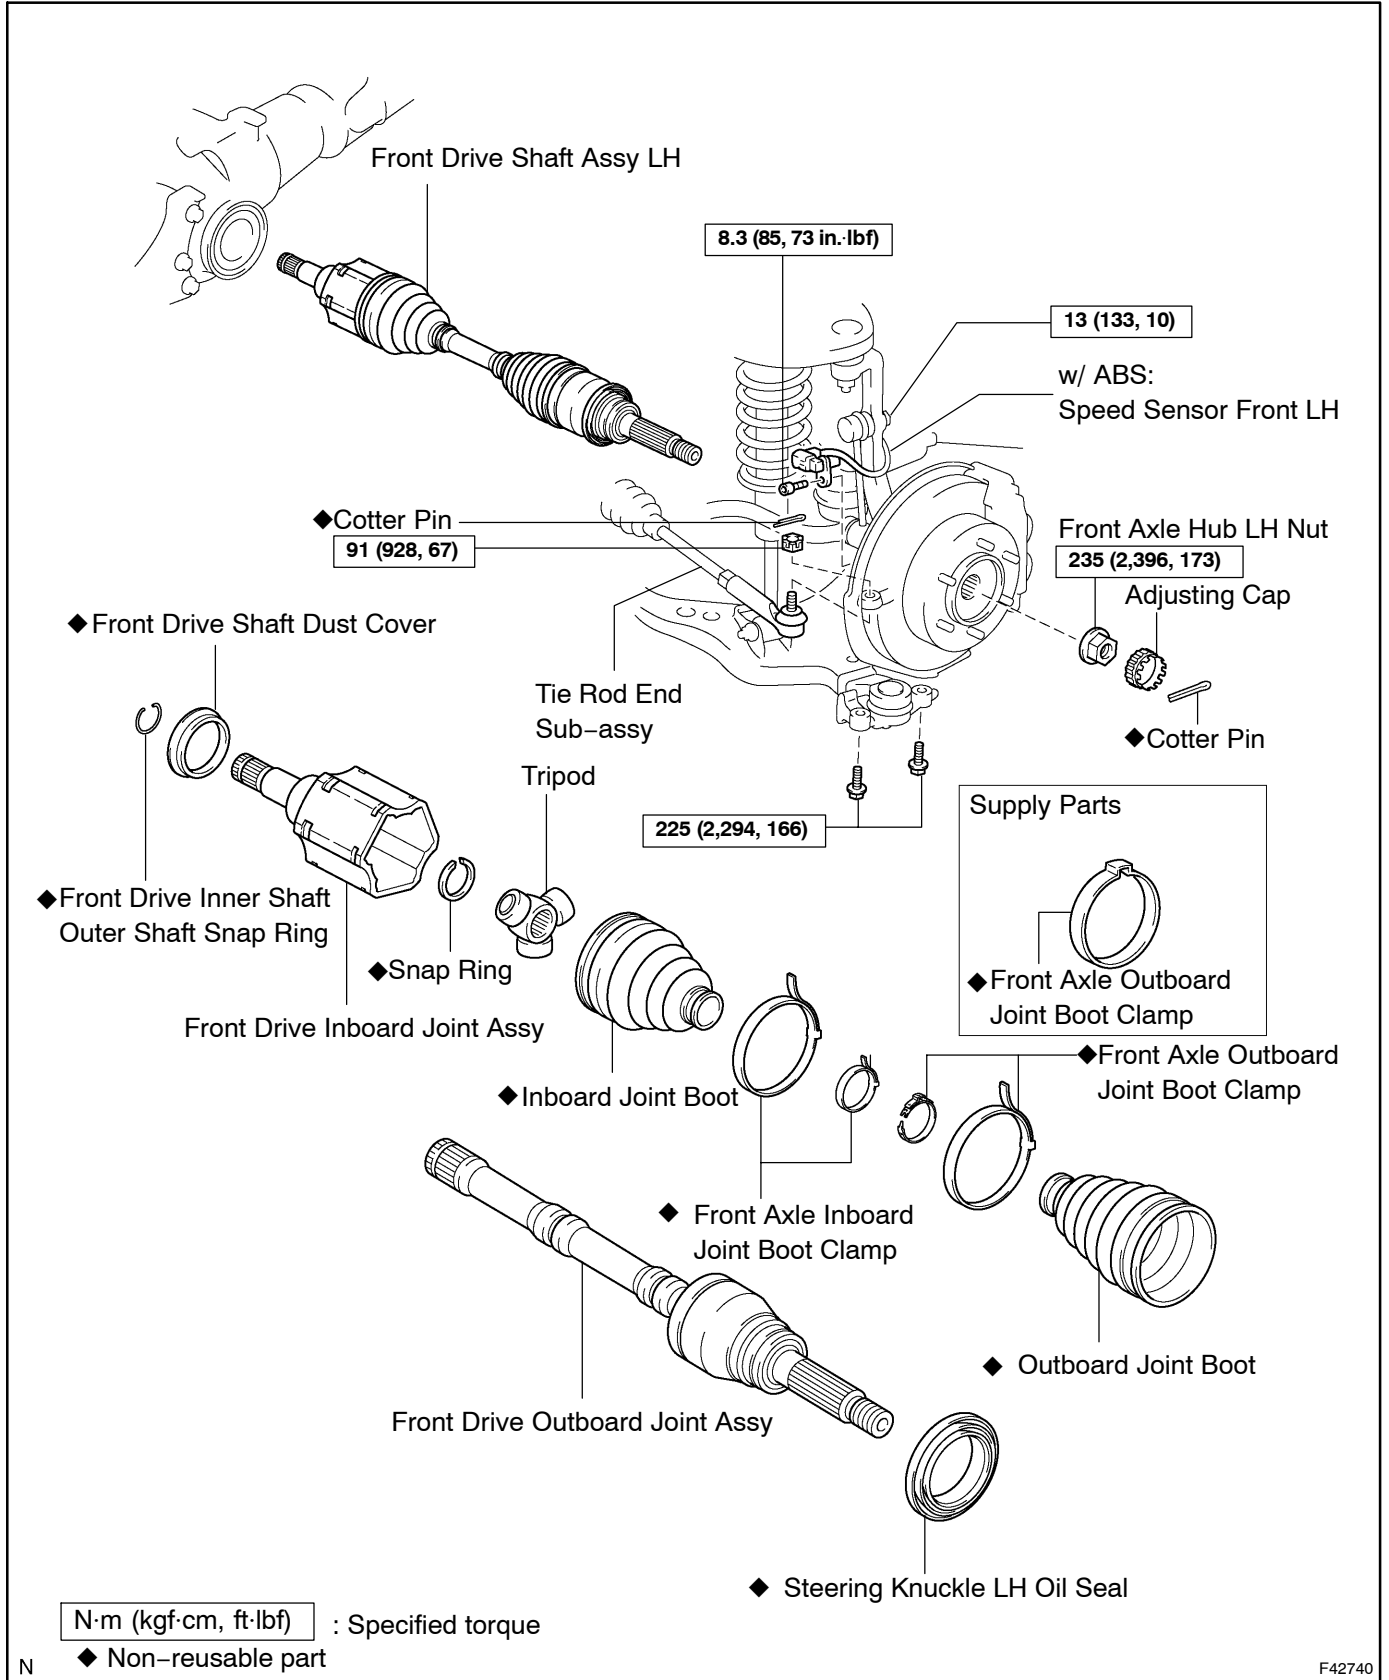

FRONT DRIVE SHAFT ASSY LH COMPONENTS

300H9-01

N

F42740