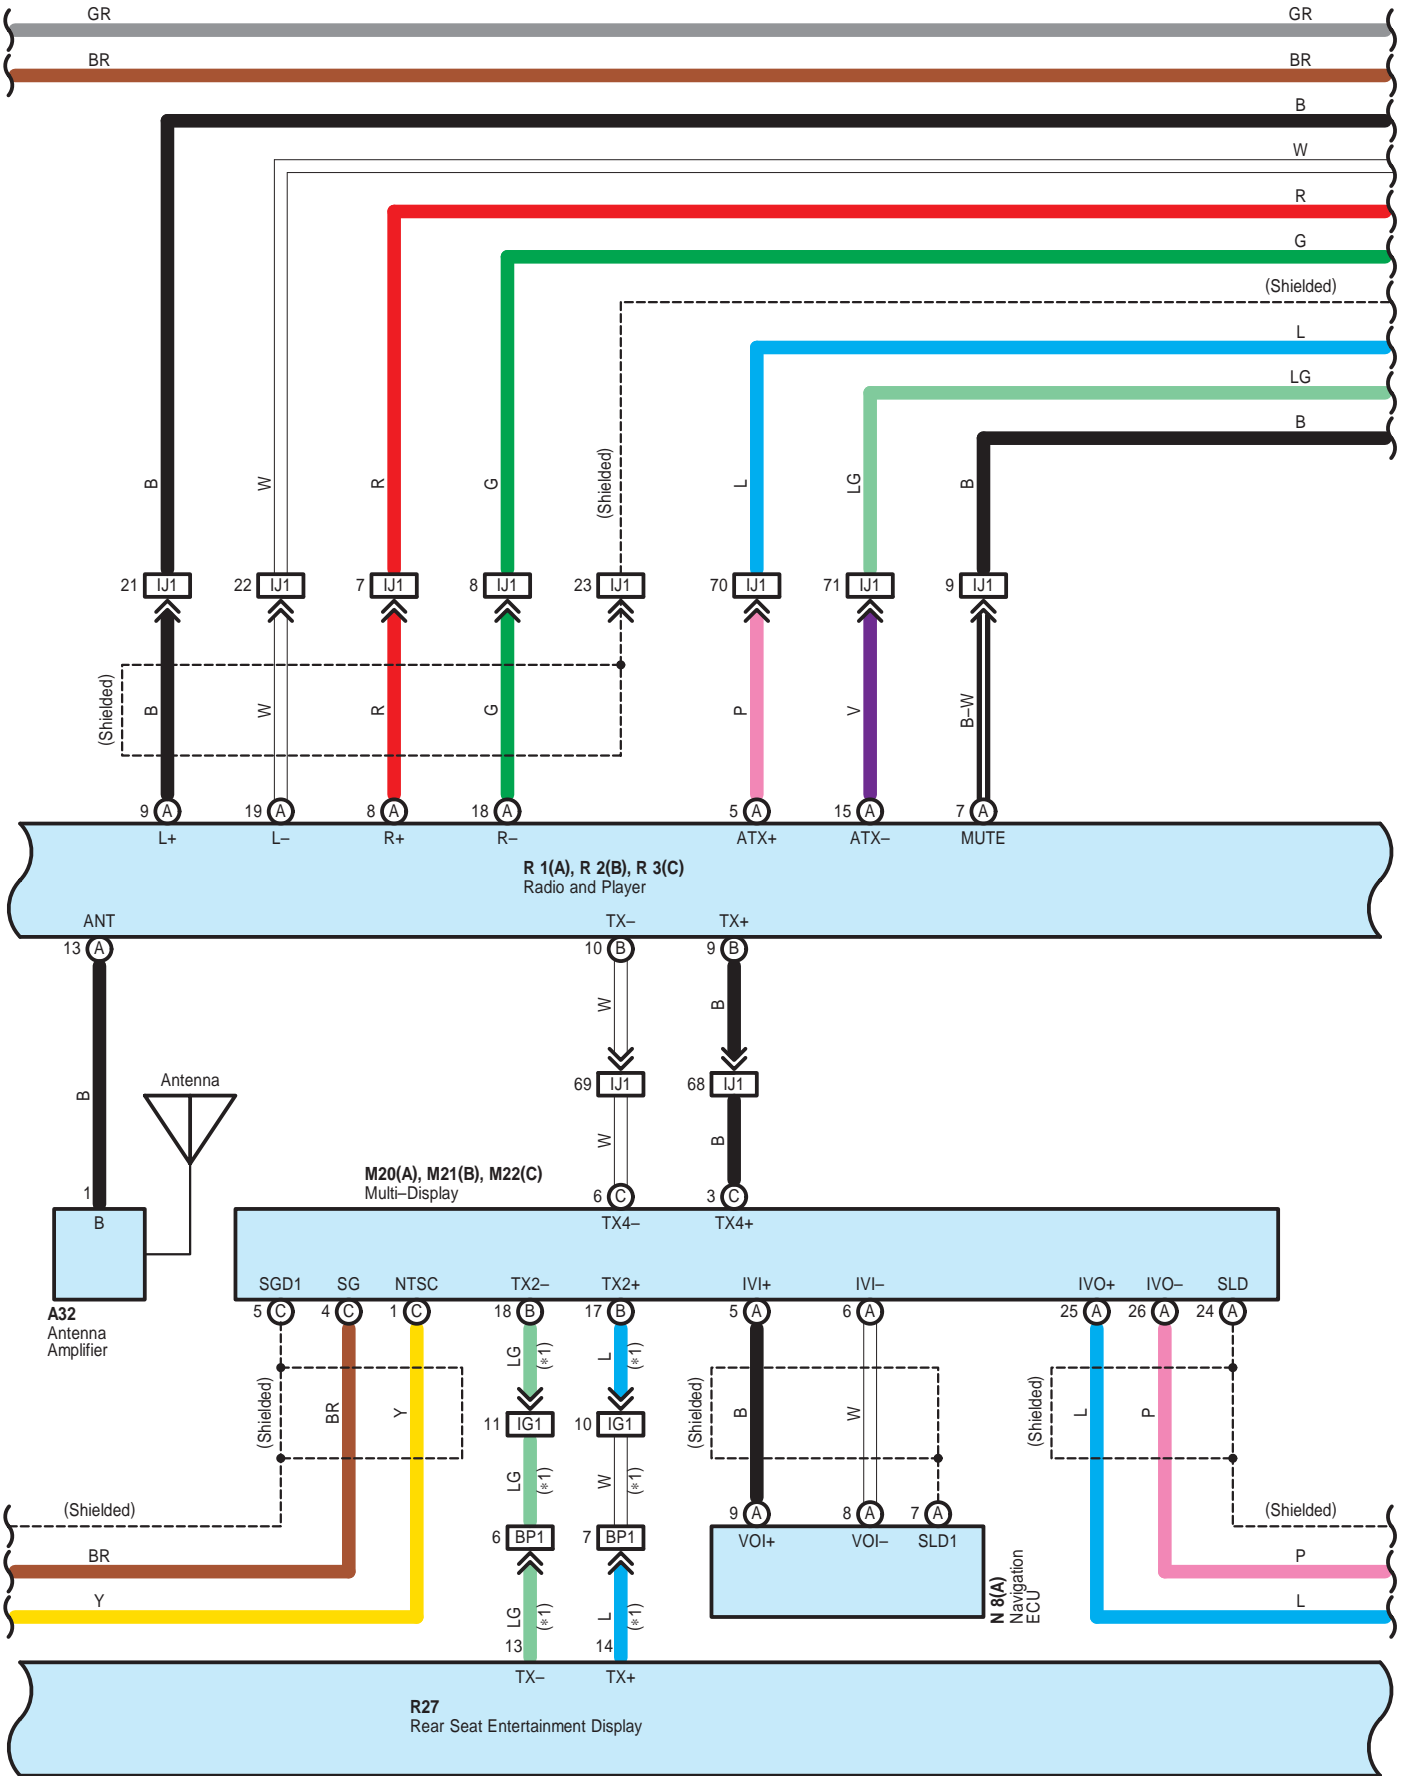

Audio System <w/ LEXUS Navigation System>

Audio System <w/ LEXUS Navigation System>

* 1 : w/ Rear Seat Entertainment System

Audio System <w/ LEXUS Navigation System>

* 1 : w/ Rear Seat Entertainment System