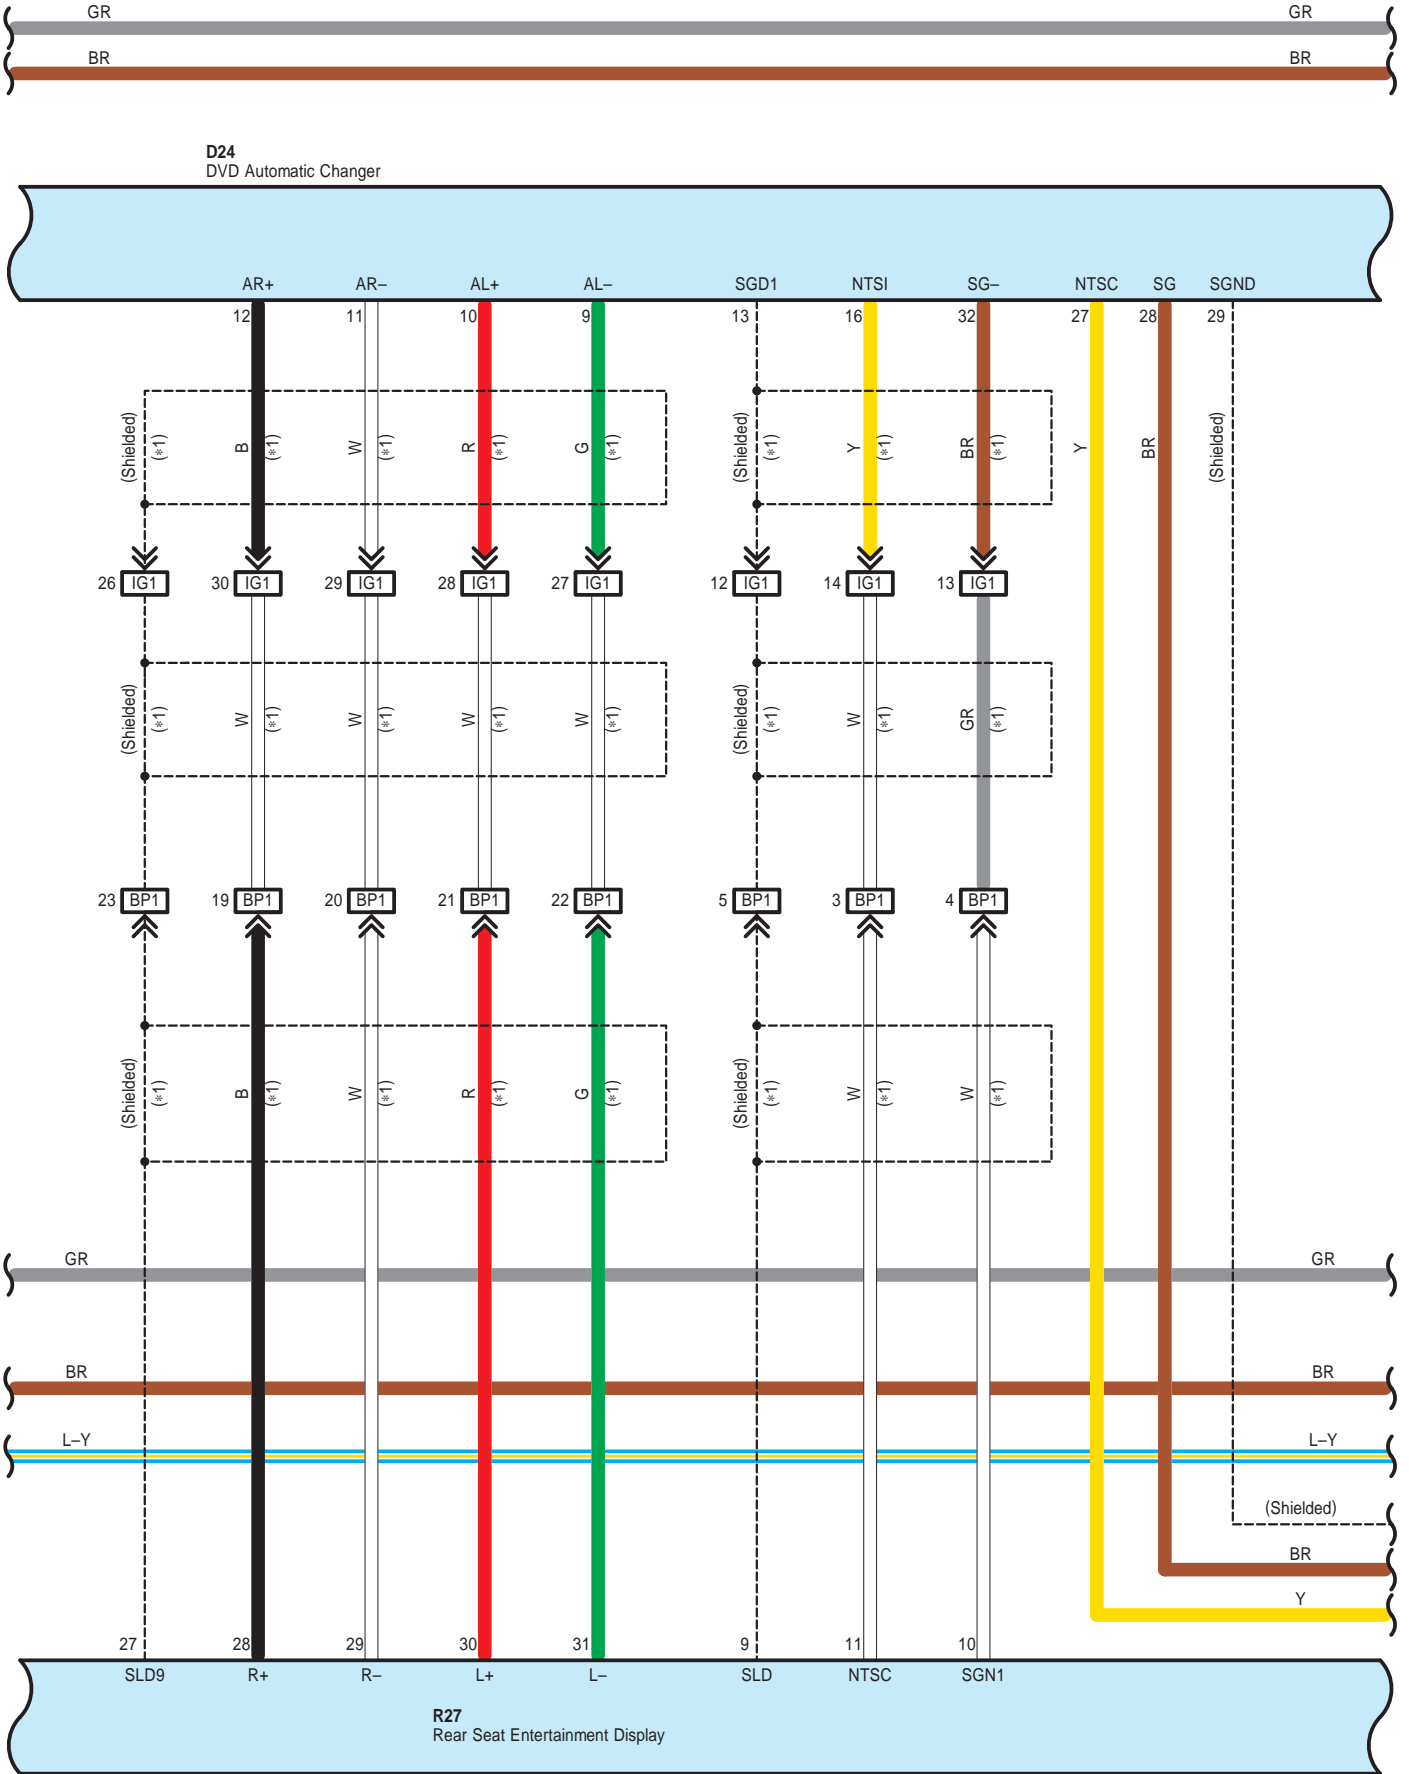

Audio System <w/ LEXUS Navigation System>

* 1 : w/ Rear Seat Entertainment System