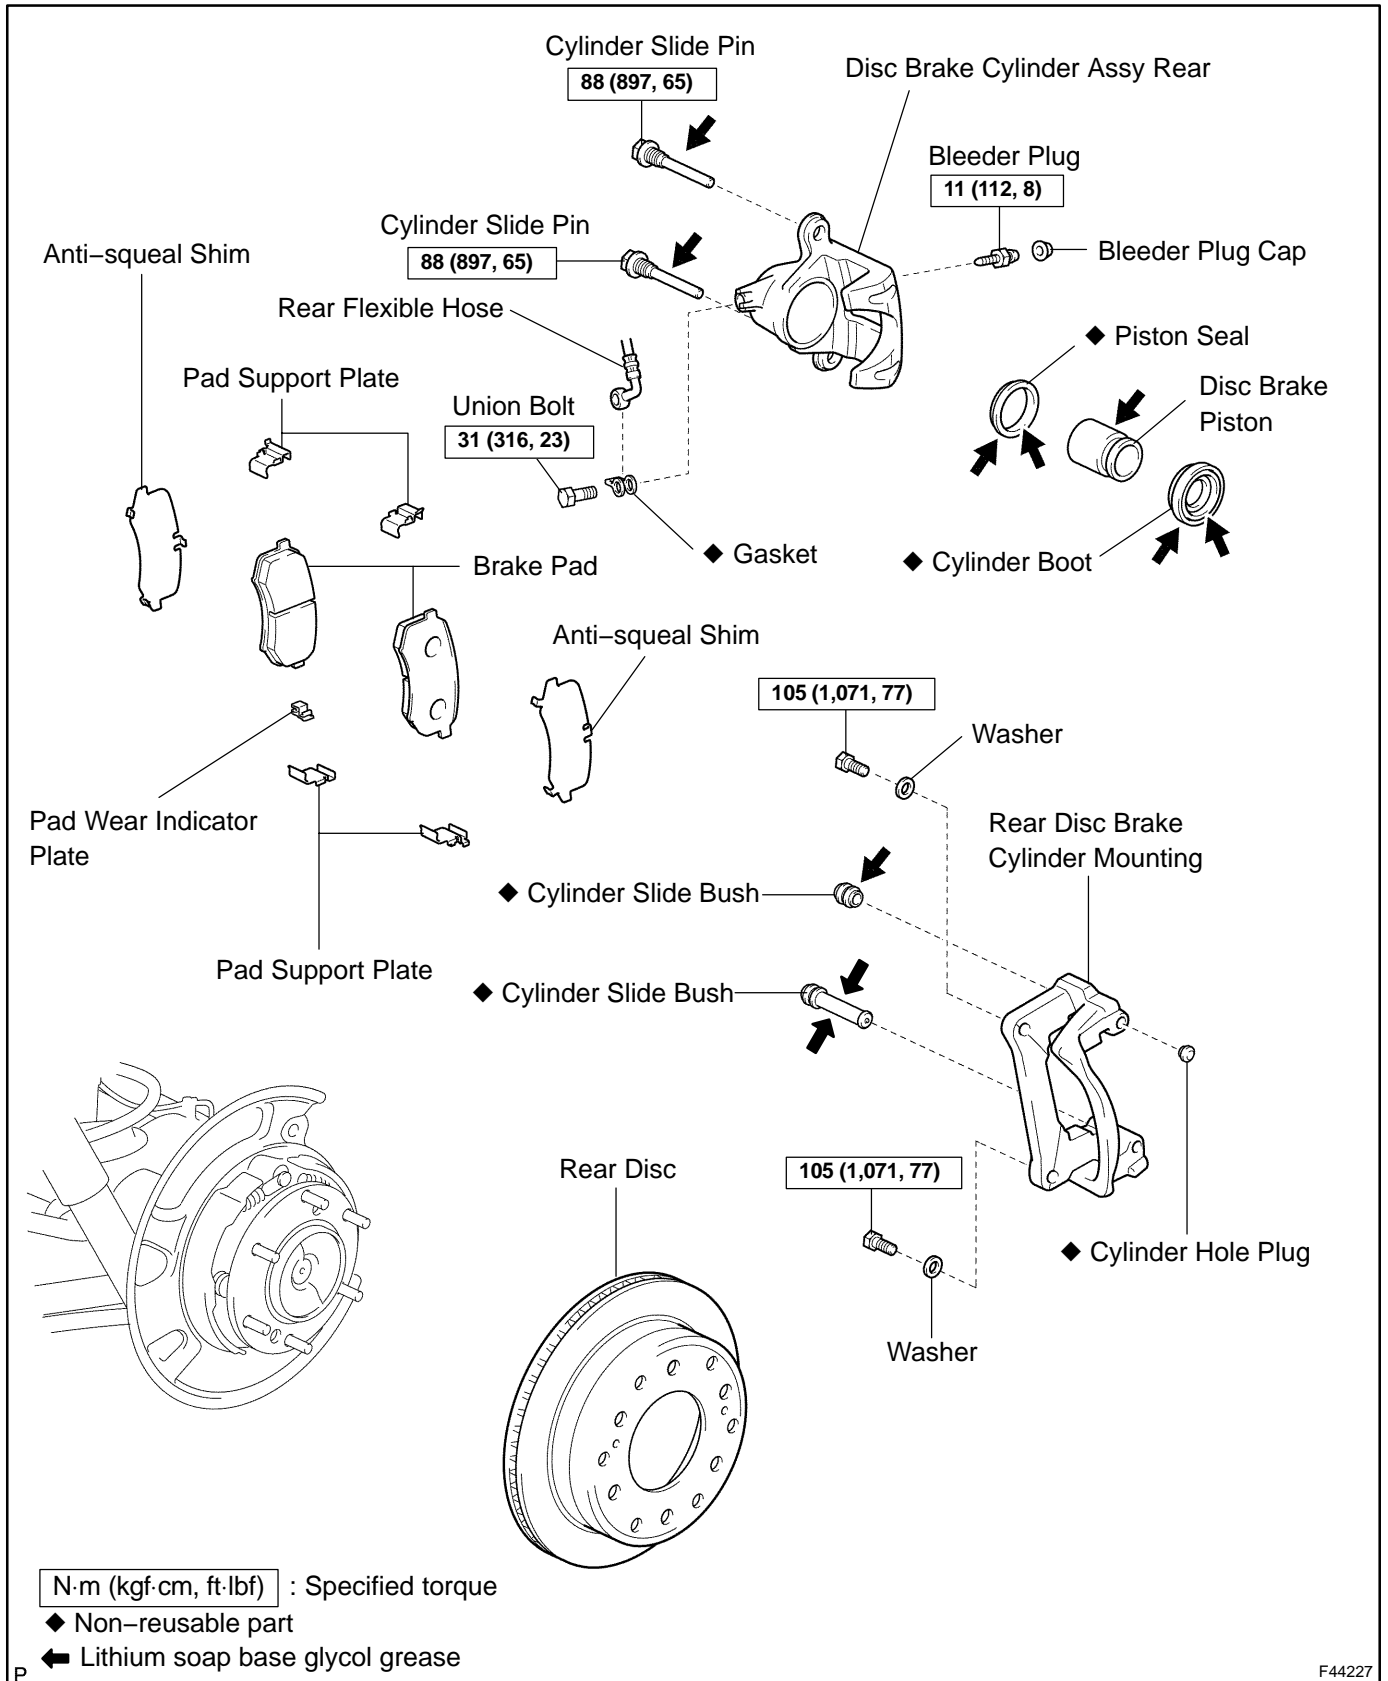

REAR BRAKE COMPONENTS

320RU-03

F44227