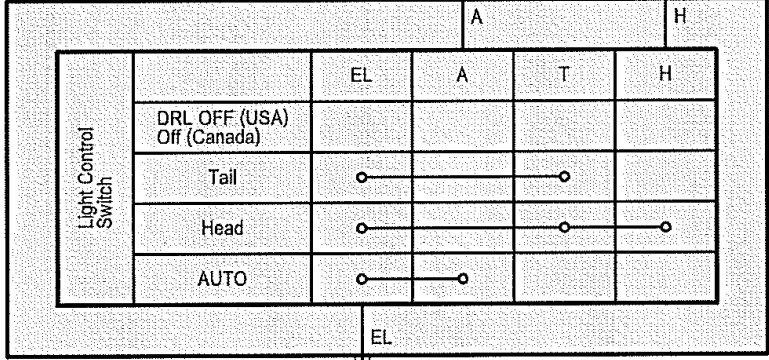

G46(A), G47(B)
Main Body ECU

G31
Headlight Dimmer Switch Assembly

G88
Junction Connector

G90
Junction Connector

G88
Junction Connector