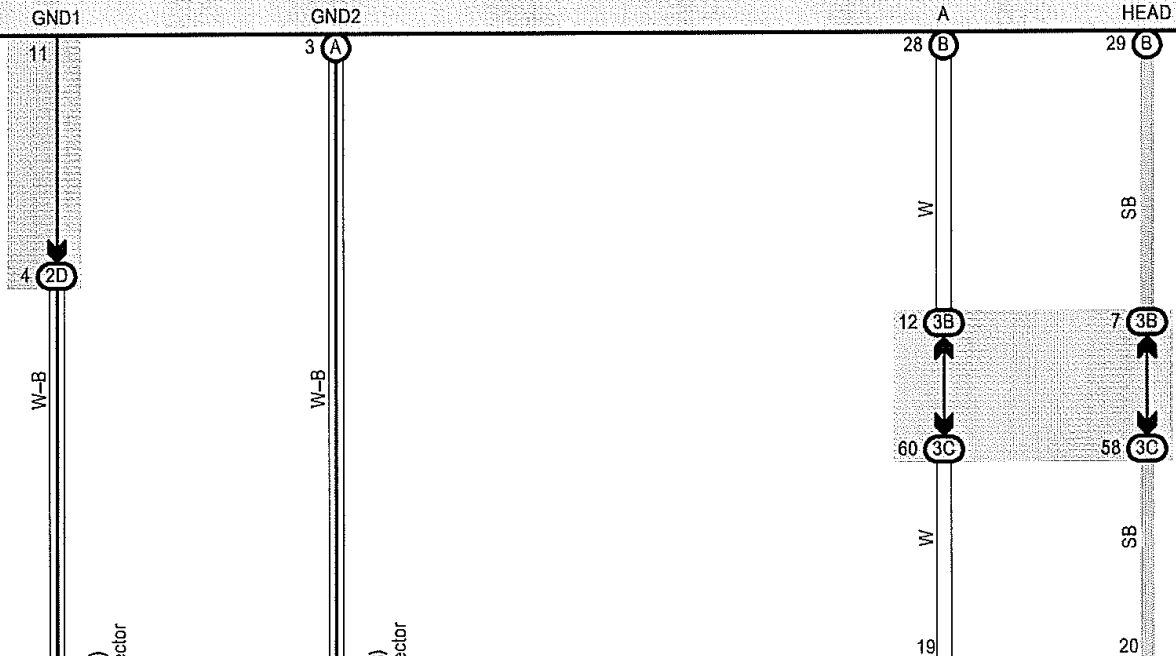

G46(A), G47(B)
Main Body ECU

G31
Headlight Dimmer Switch Assembly

G88
Junction Connector

G90
Junction Connector

G88
Junction Connector