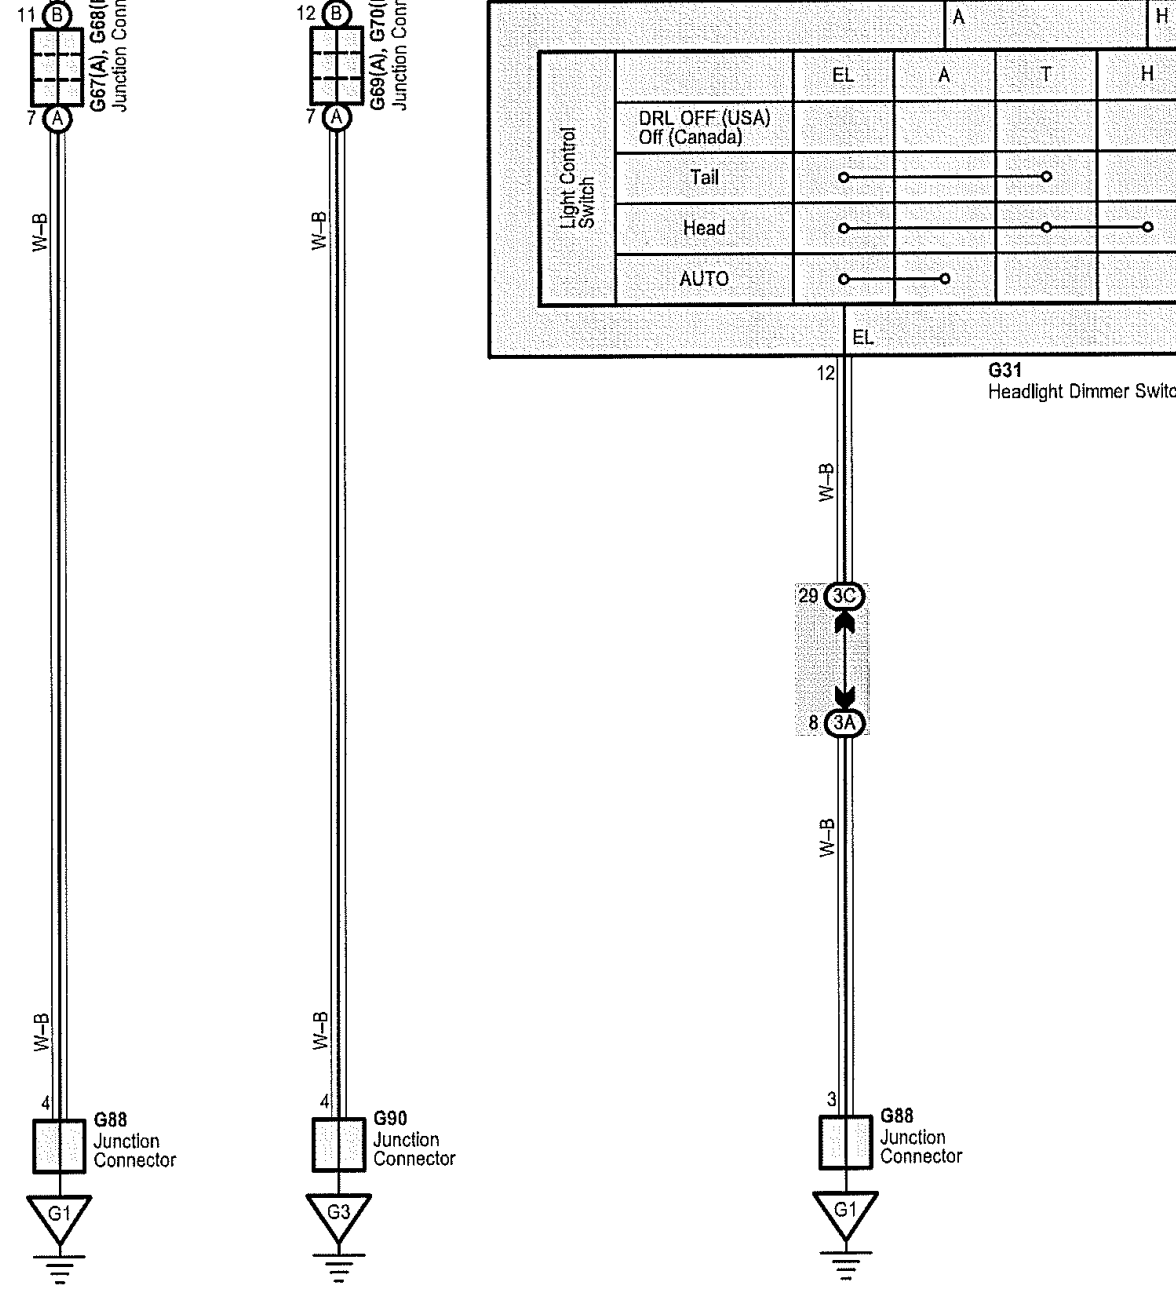

G46(A), G47(B)
Main Body ECU

G31
Headlight Dimmer Switch Assembly

G88
Junction Connector

G90
Junction Connector

G88
Junction Connector