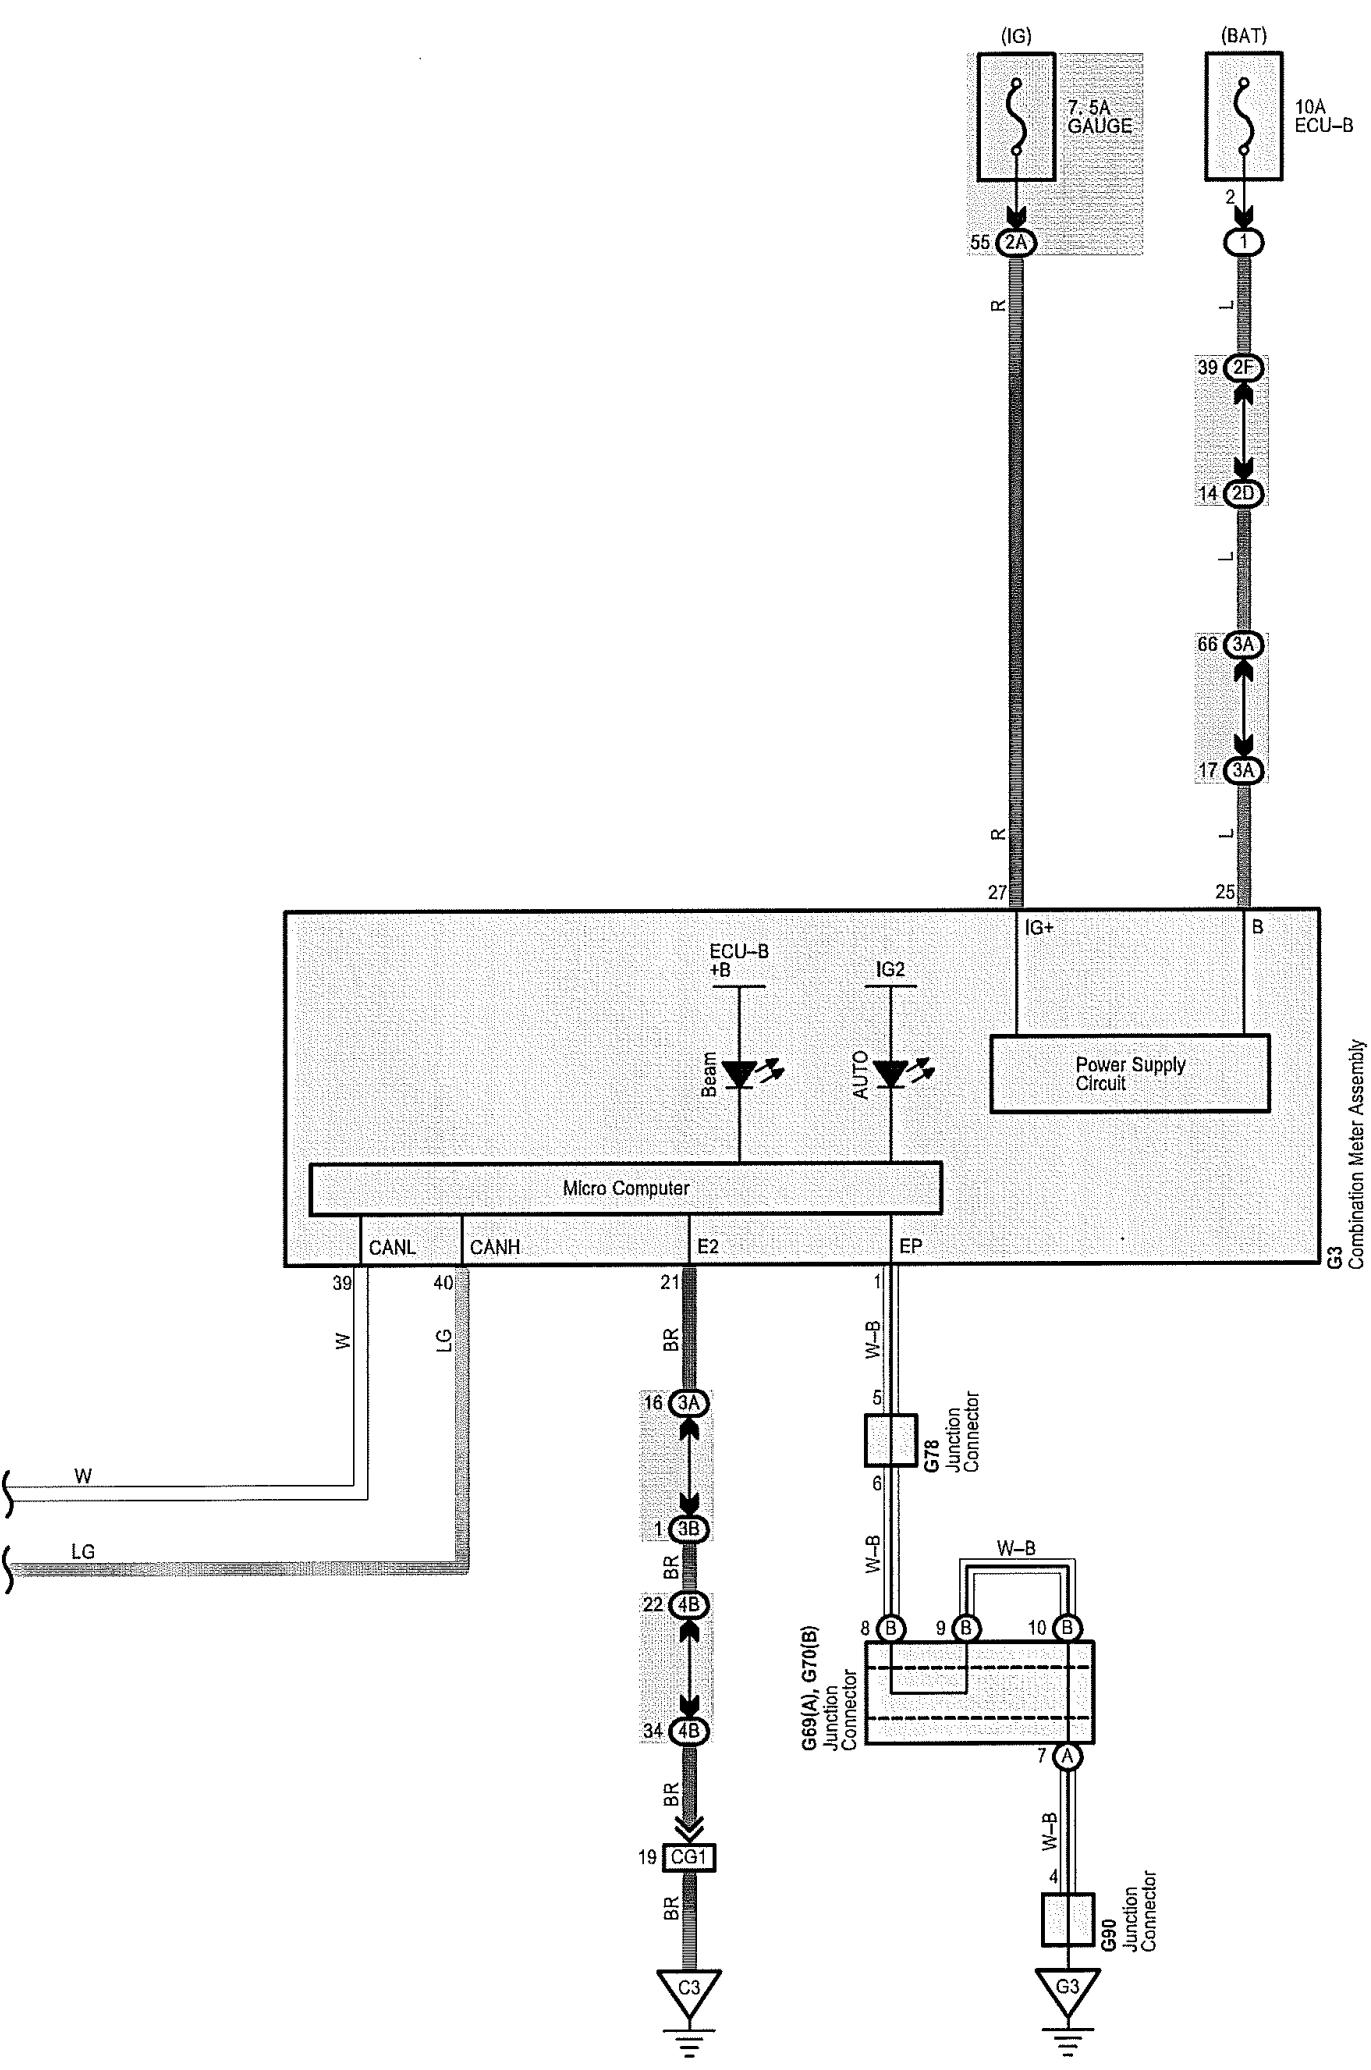

G46(A), G47(B)
Main Body ECU

G31
Headlight Dimmer Switch Assembly

* 3 : w/ Automatic High Beam System

G88
Junction Connector

G46(A), G47(B)
Main Body ECU

G46(A), G47(B)
Main Body ECU

* 3 : w/ Automatic High Beam System

G46(A), G47(B)
Main Body ECU

G3 Combination Meter Assembly