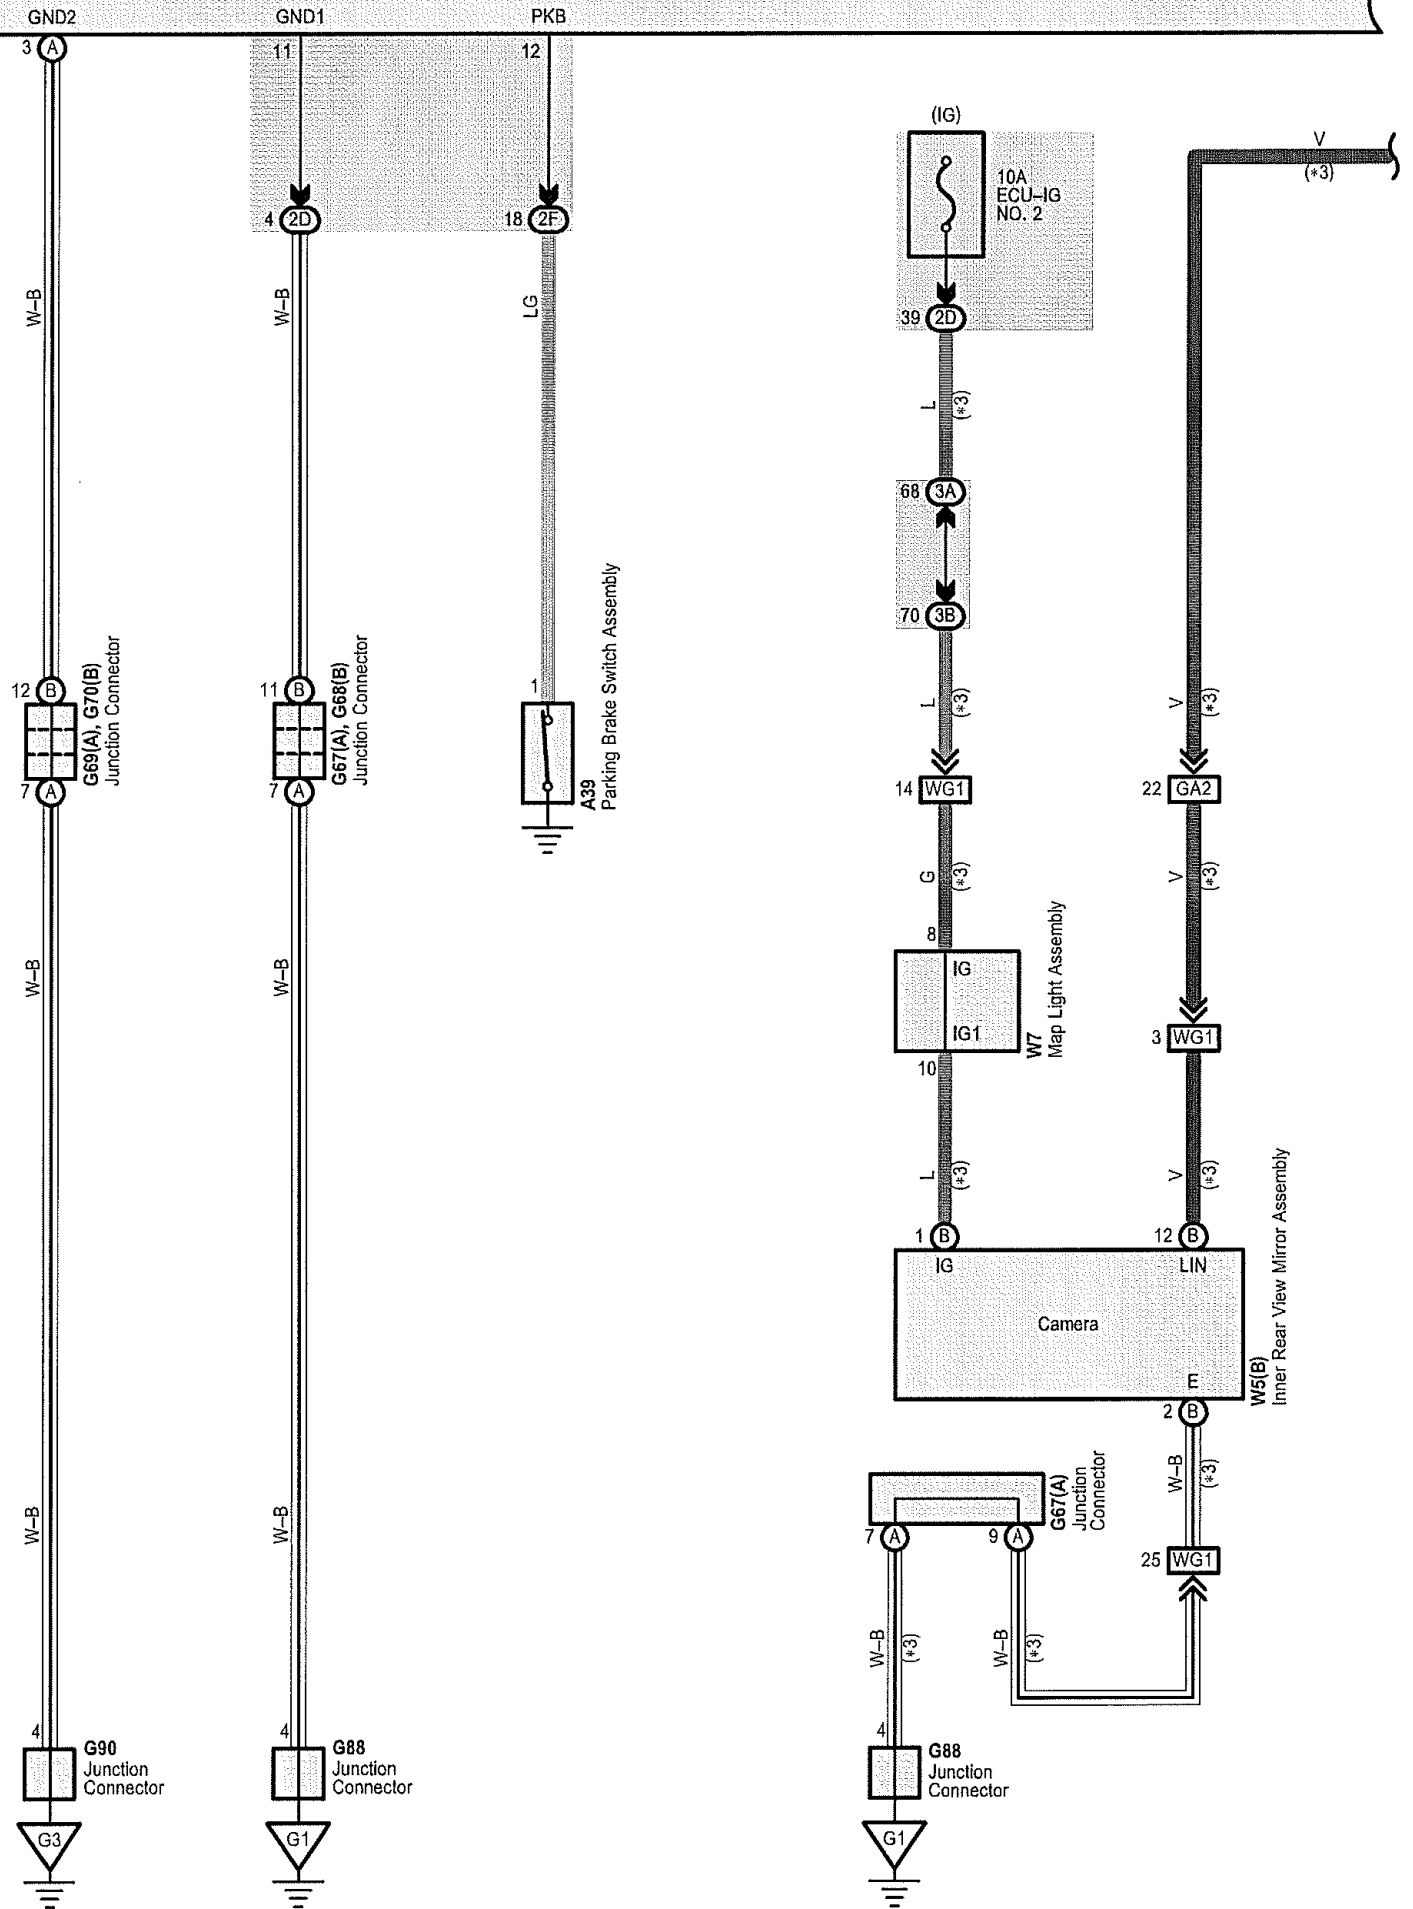

G46(A), G47(B)
Main Body ECU

G31
Headlight Dimmer Switch Assembly

* 3 : w/ Automatic High Beam System

G88
Junction Connector

G46(A), G47(B)
Main Body ECU

G46(A), G47(B)
Main Body ECU

* 3 : w/ Automatic High Beam System

G46(A), G47(B)
Main Body ECU

G3 Combination Meter Assembly