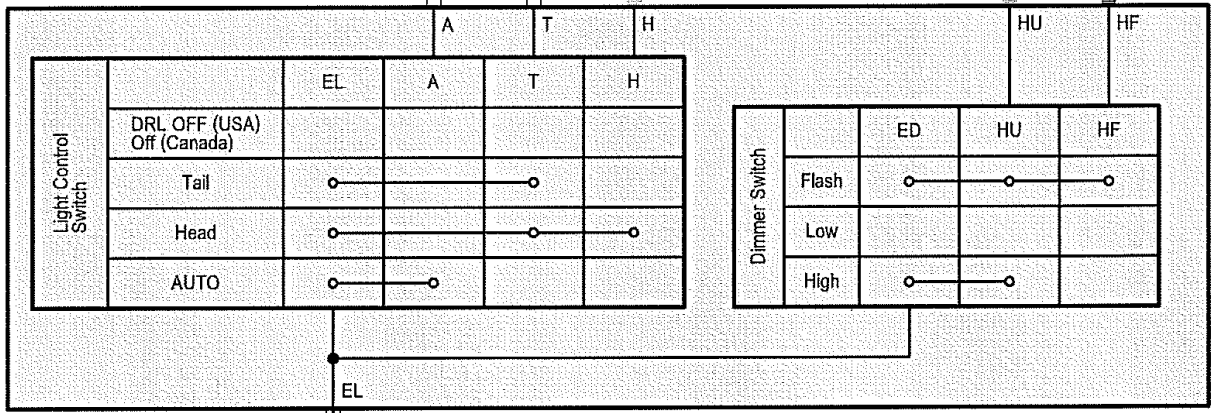

G46(A), G47(B)
Main Body ECU

G31
Headlight Dimmer Switch Assembly

* 3 : w/ Automatic High Beam System

G88
Junction Connector

G46(A), G47(B)
Main Body ECU

G46(A), G47(B)
Main Body ECU

* 3 : w/ Automatic High Beam System