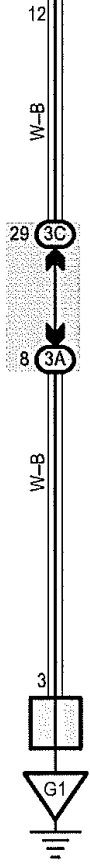

G46(A), G47(B)
Main Body ECU

G31
Headlight Dimmer Switch Assembly

* 3 : w/ Automatic High Beam System

G88
Junction Connector

G46(A), G47(B)
Main Body ECU

G46(A), G47(B)
Main Body ECU

* 3 : w/ Automatic High Beam System

G46(A), G47(B)
Main Body ECU

G3 Combination Meter Assembly