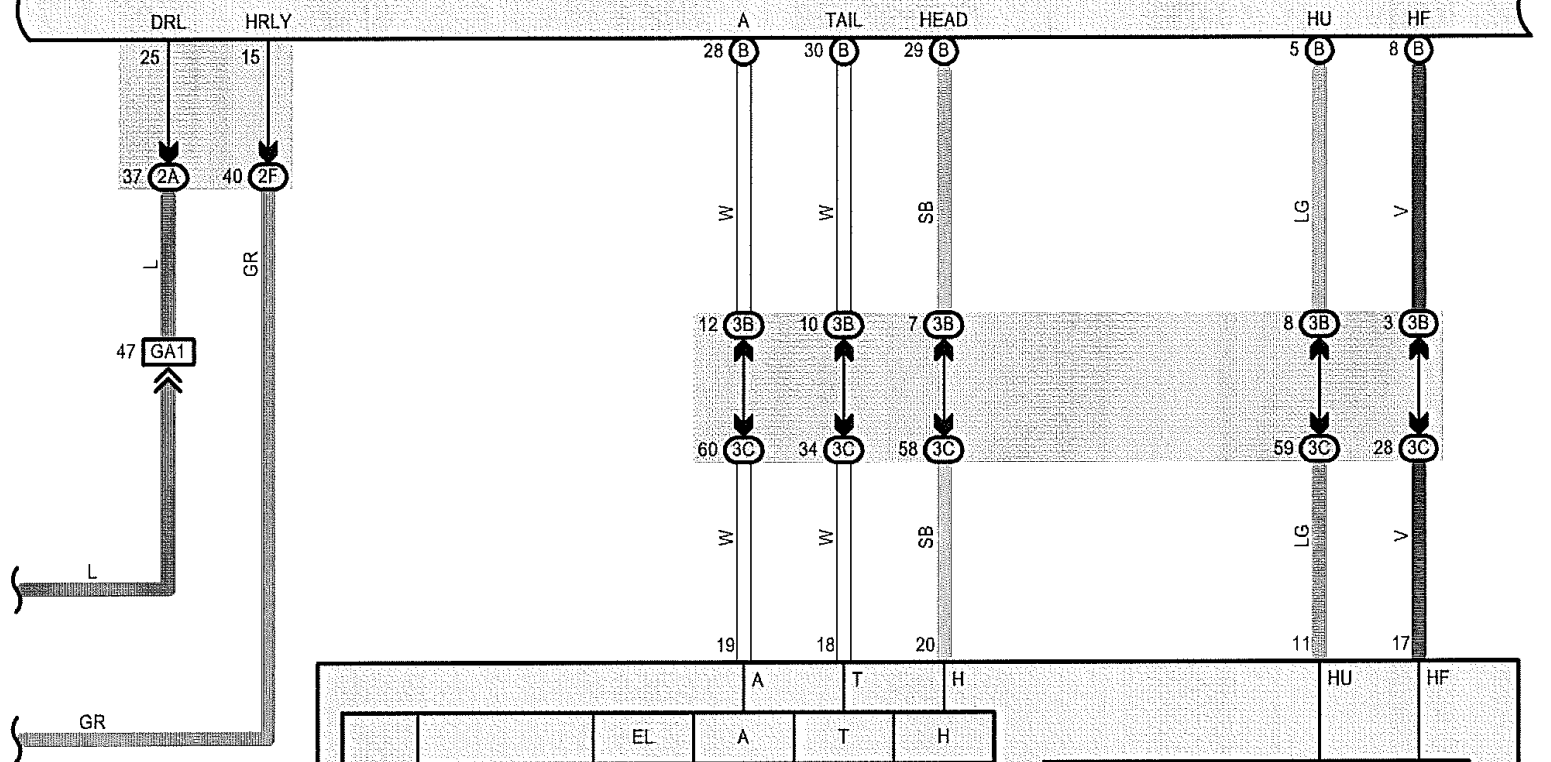

G46(A), G47(B)
Main Body ECU

G31
Headlight Dimmer Switch Assembly

* 3 : w/ Automatic High Beam System

G88
Junction Connector

G46(A), G47(B)
Main Body ECU

G46(A), G47(B)
Main Body ECU

* 3 : w/ Automatic High Beam System

G46(A), G47(B)
Main Body ECU

G3 Combination Meter Assembly