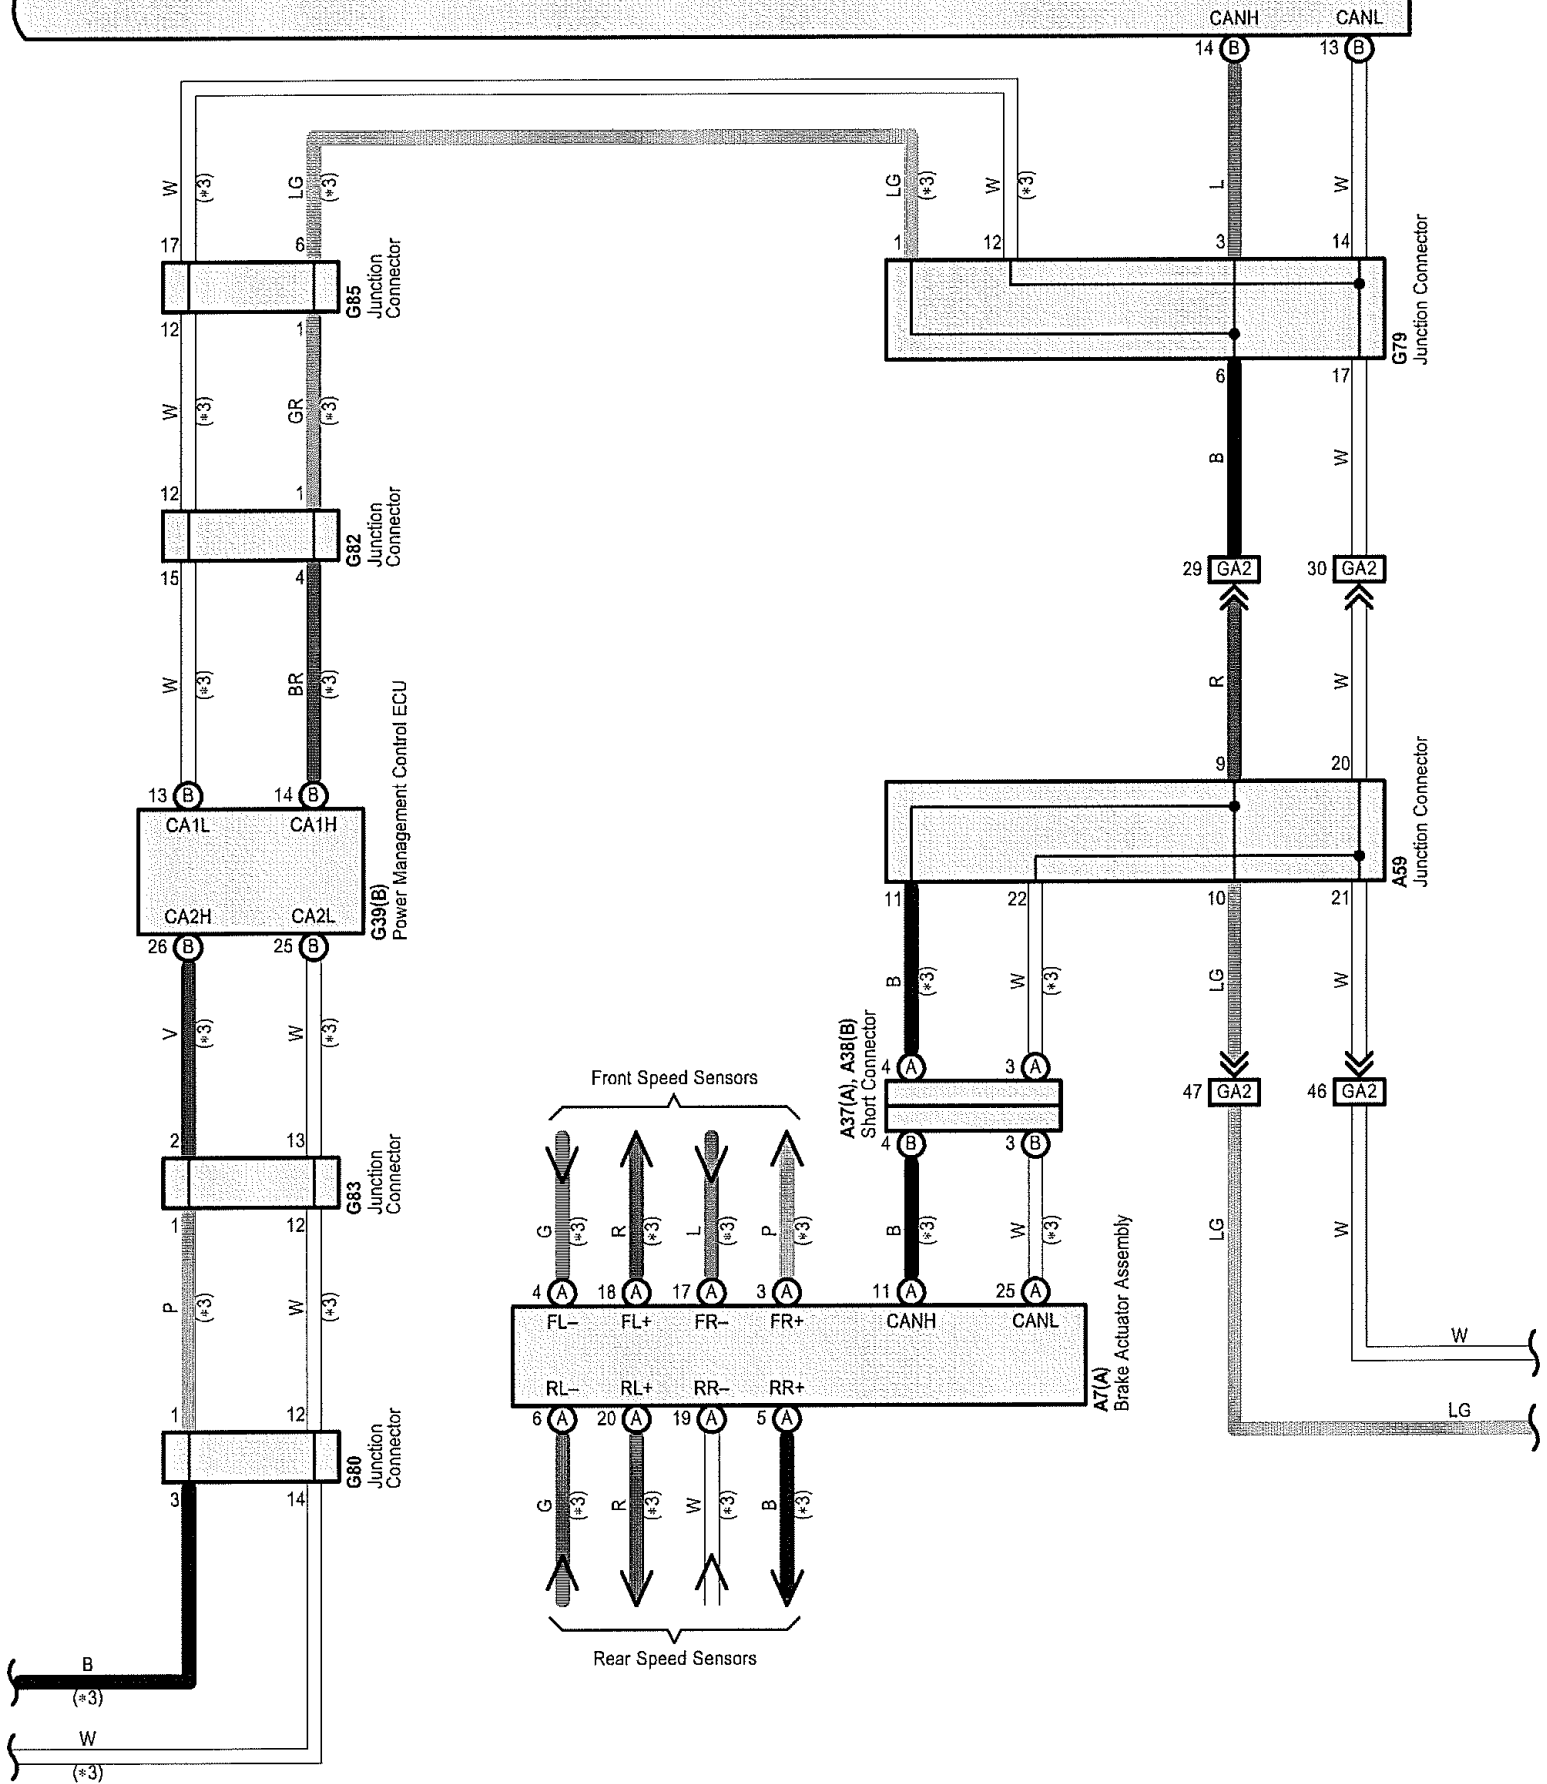

G46(A), G47(B)
Main Body ECU

G31
Headlight Dimmer Switch Assembly

* 3 : w/ Automatic High Beam System

G88
Junction Connector

G46(A), G47(B)
Main Body ECU

G46(A), G47(B)
Main Body ECU

* 3 : w/ Automatic High Beam System

G46(A), G47(B)
Main Body ECU

G3 Combination Meter Assembly