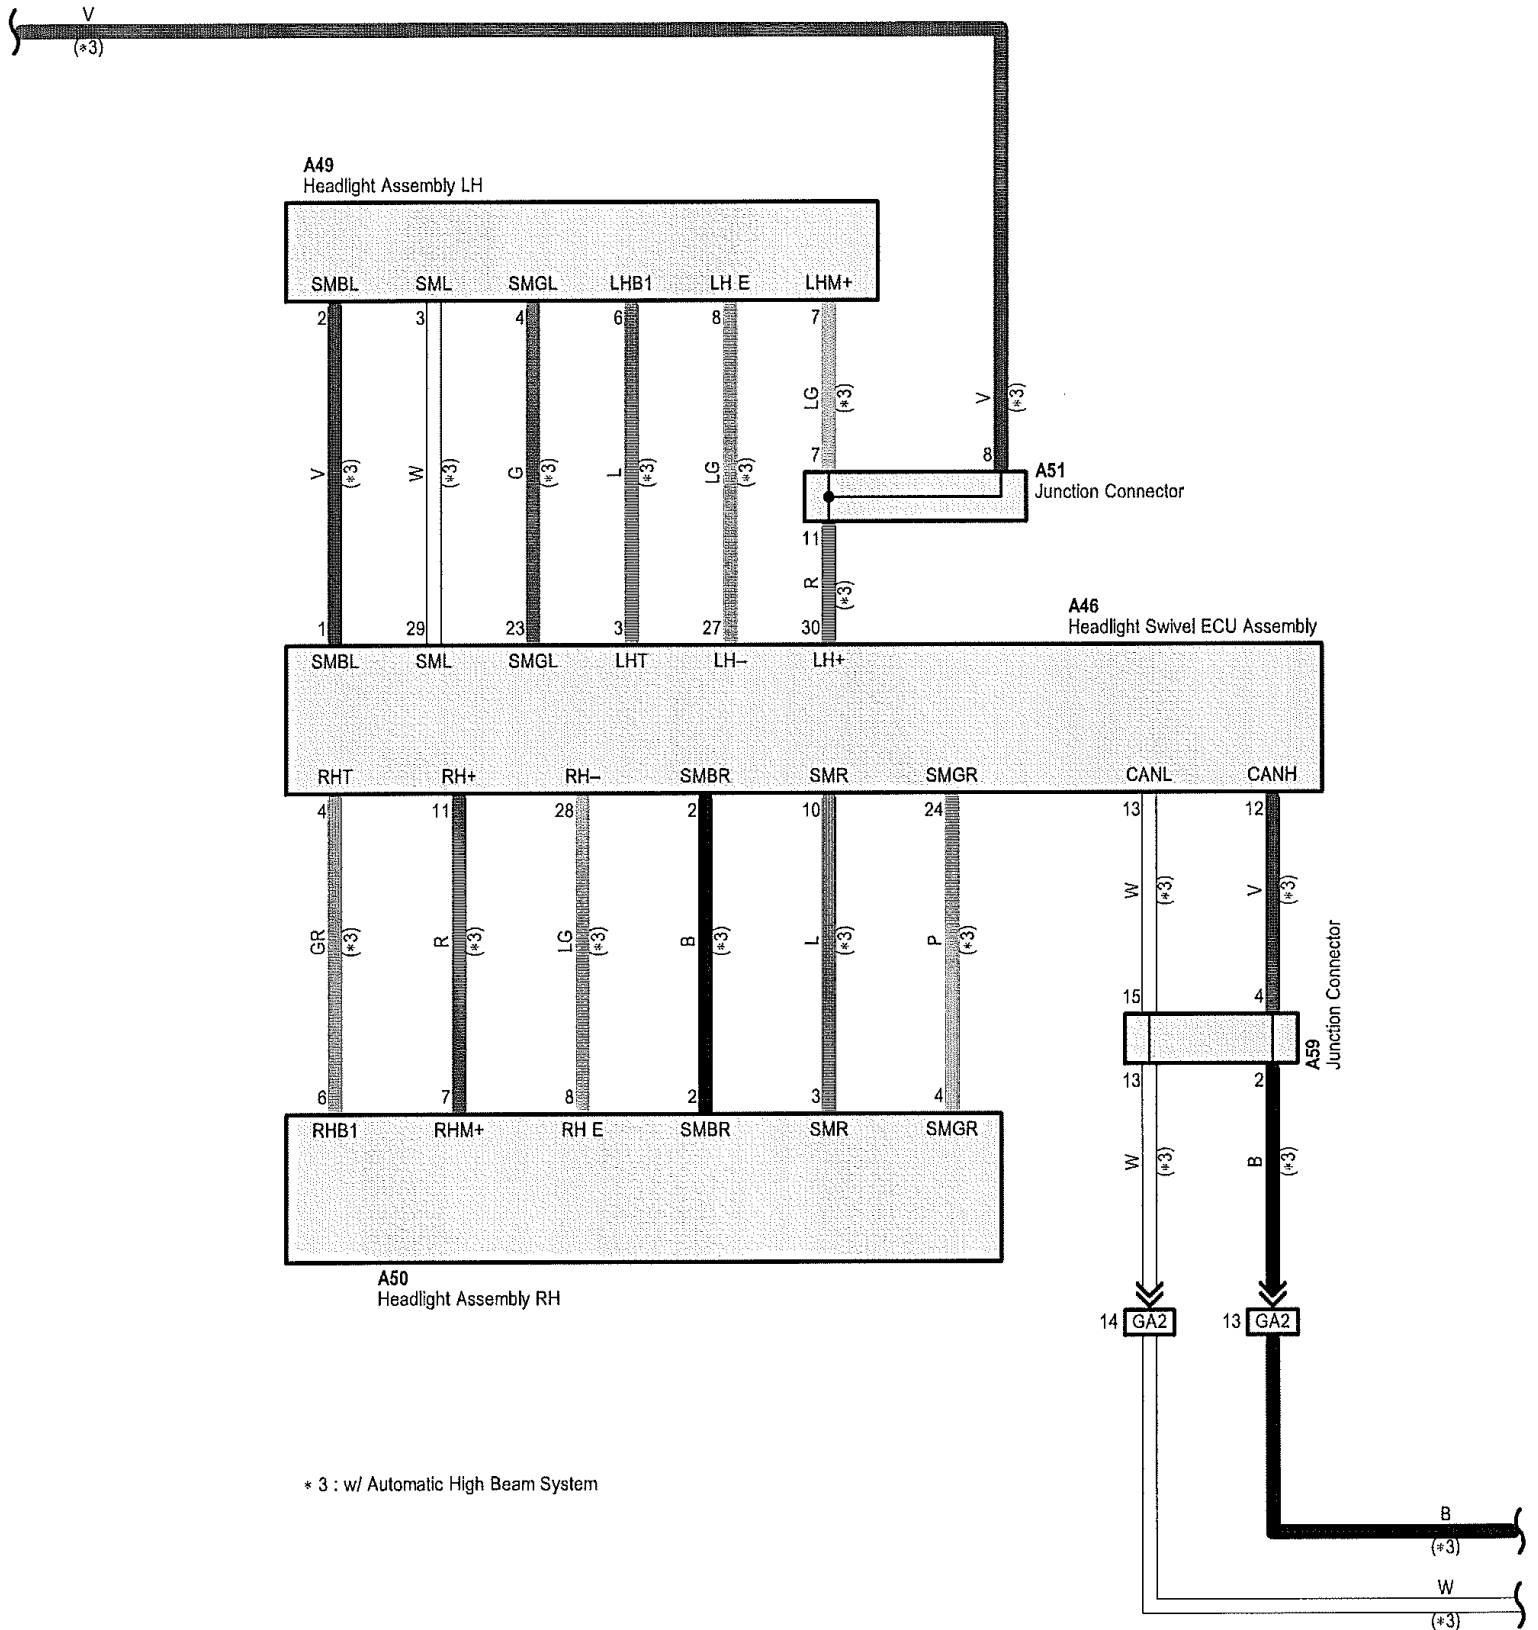

G46(A), G47(B)
Main Body ECU

G31
Headlight Dimmer Switch Assembly

* 3 : w/ Automatic High Beam System

G88
Junction Connector

G46(A), G47(B)
Main Body ECU

G46(A), G47(B)
Main Body ECU

* 3 : w/ Automatic High Beam System

G46(A), G47(B)
Main Body ECU

G3 Combination Meter Assembly