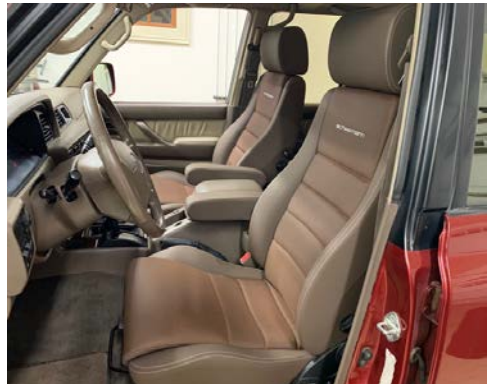

LRA REPLACEMENT & AUXILIARY TANK for most offroad Toyotas

KAYMAR REAR BAR & CARRIER SYSTEM for FJ Cruiser, Land Cruiser, Lexus GX/4Runner

*Team
Kaymar*

SCHEEL MANN ORTHOPEDIC SEATS (configure to meet your needs)