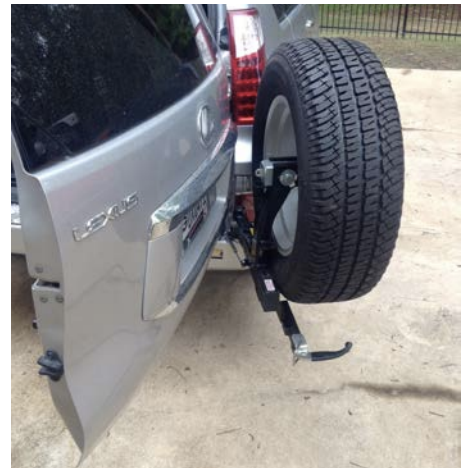

Kaymar

THE WORLD LEADER IN
REAR BAR ARMOUR

REAR BAR & CARRIER KITS

for

Lexus GX 460

Available to suit your needs and preferences:

- Bare Bar
- Kit with one tire carrier & dual jerry can carrier
- Kit with two tire carriers
- Accessories to meet your specifications

Bar and carriers priced as shown at \$2,995 plus shipping from Stockton, CA

Kaymar

THE WORLD LEADER IN
REAR BAR ARMOUR

REAR BAR & CARRIER KITS

for

Lexus GX 460

US Installation Photos

**Team
Kaymar**

World Leading Australian Manufacturer of 4X4 Rear Bars, Wheel Carriers and Jerry Can Holders

Fit a Kaymar rear bar to your vehicle and enjoy the benefits...

Carry what you need, where you need it and improve offroad clearance and departure angle.