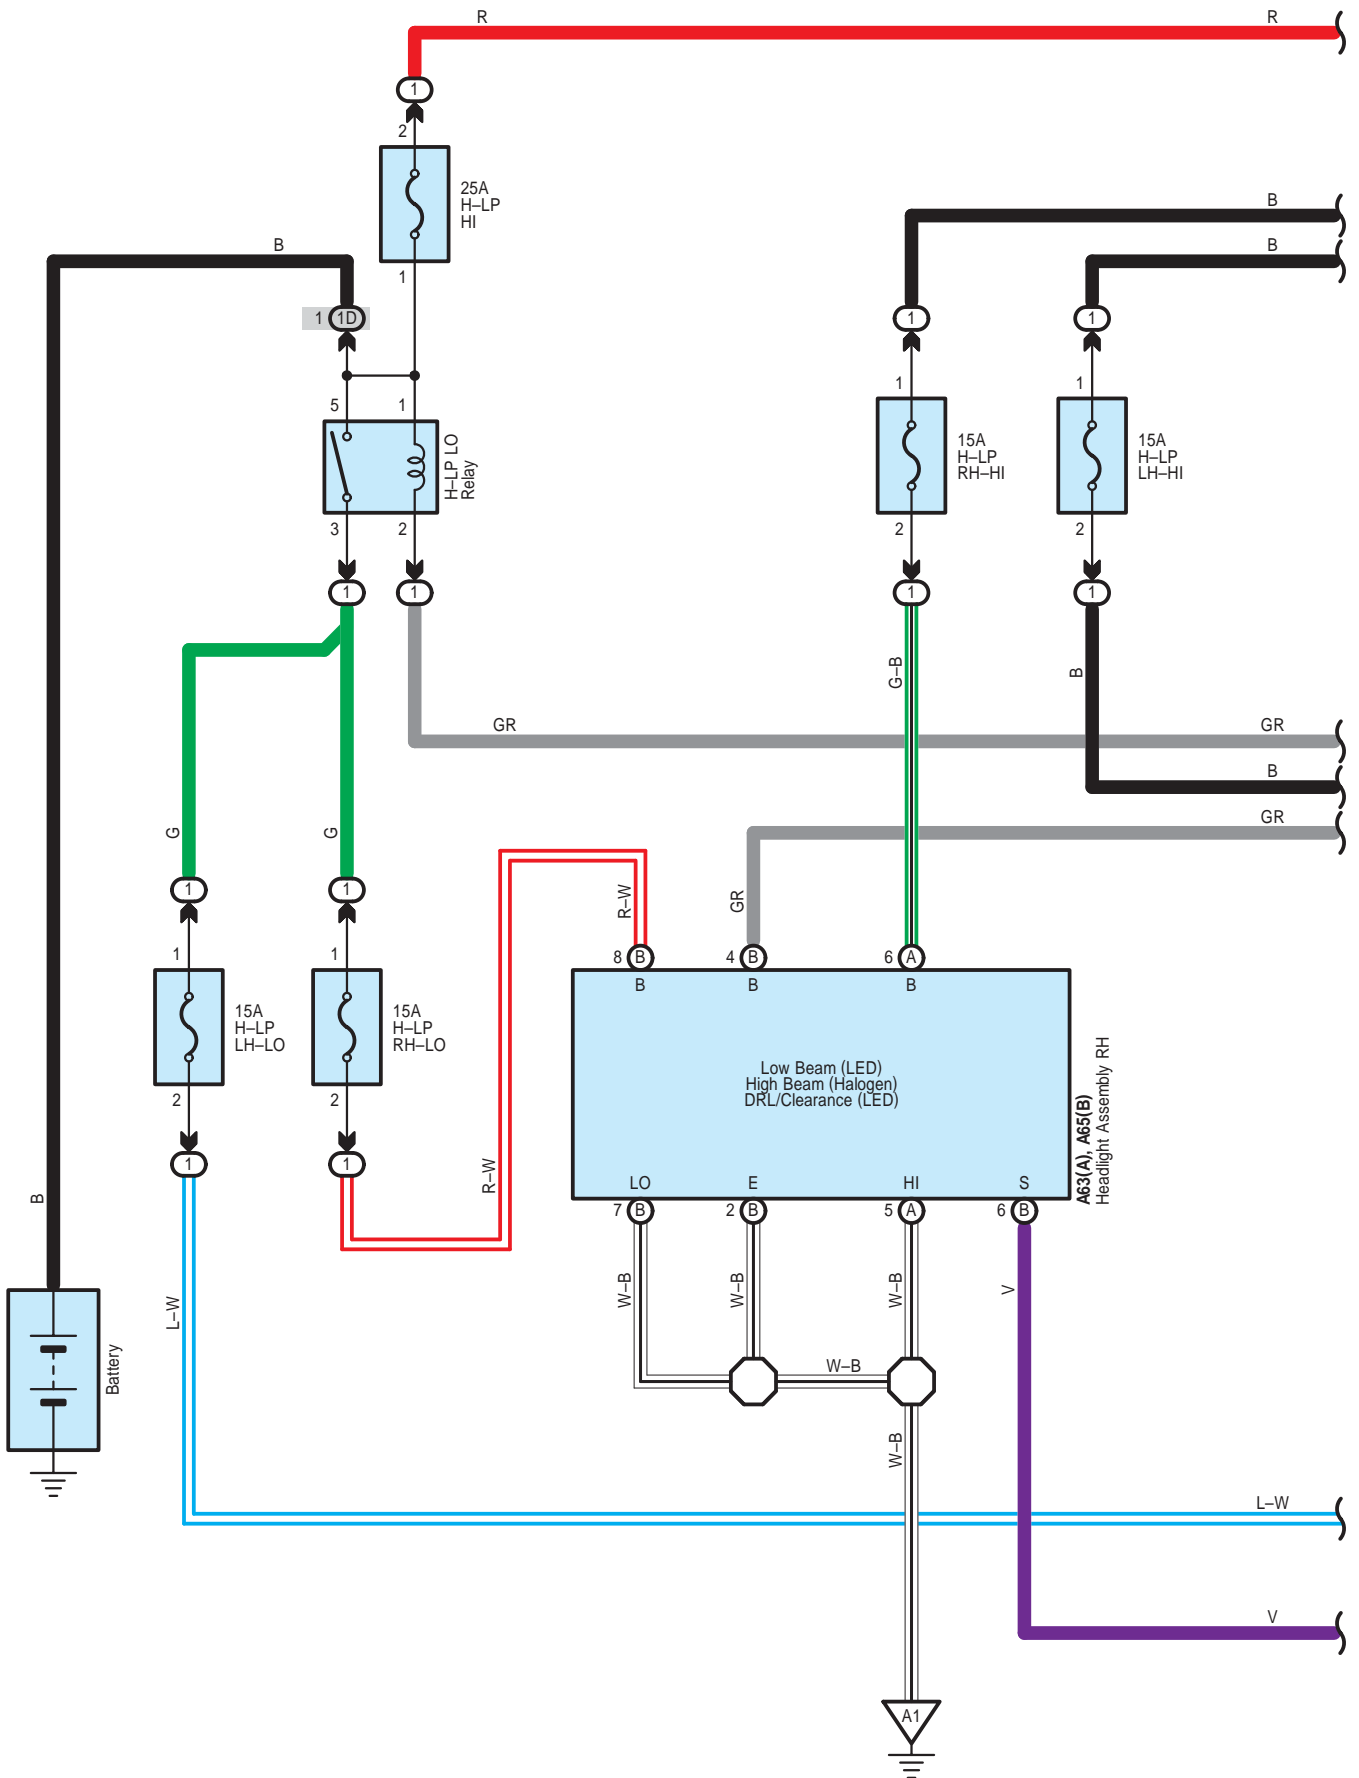

Headlight (From Aug. 2013 Production)