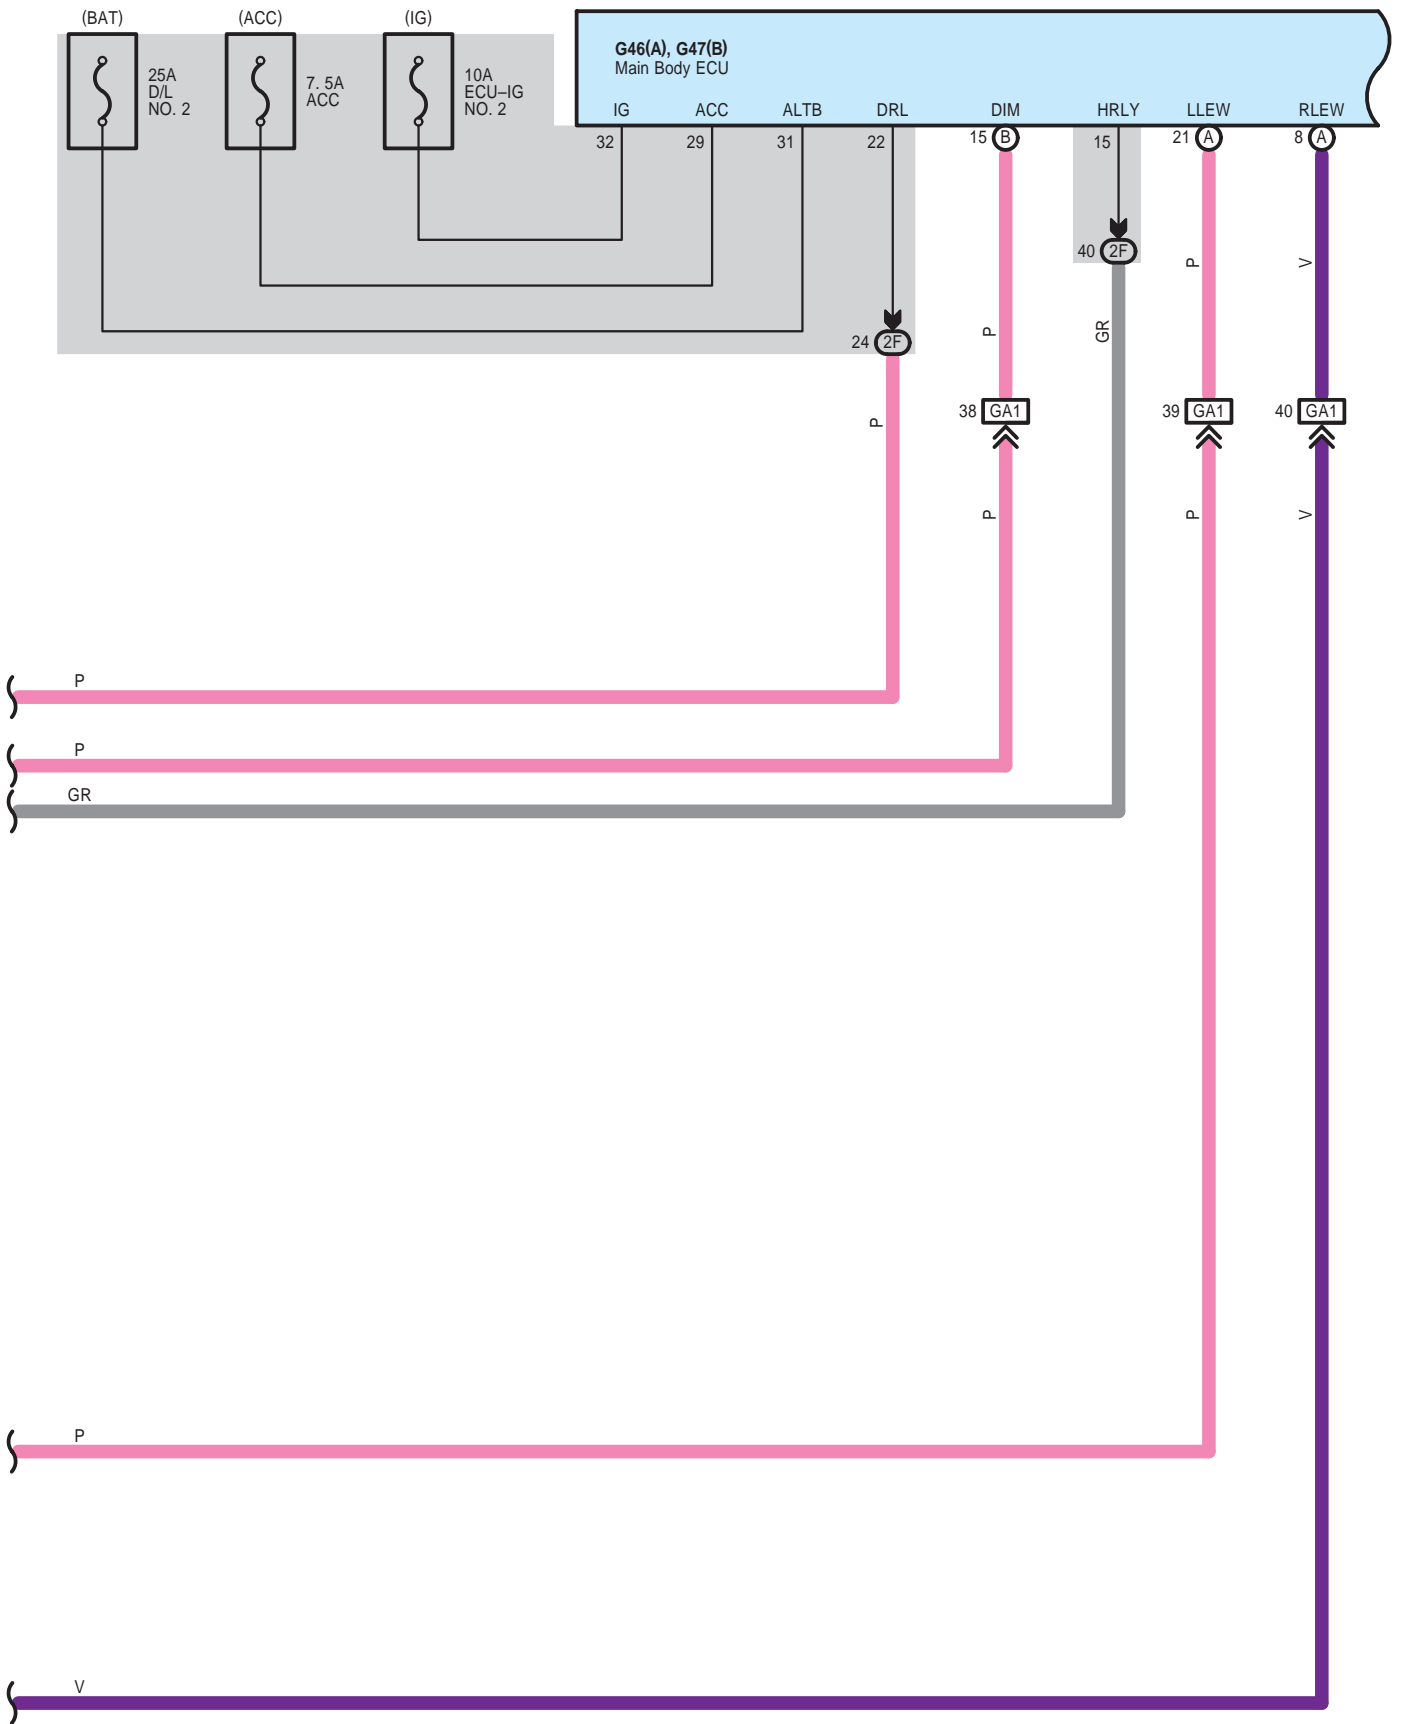

Headlight (From Aug. 2013 Production)