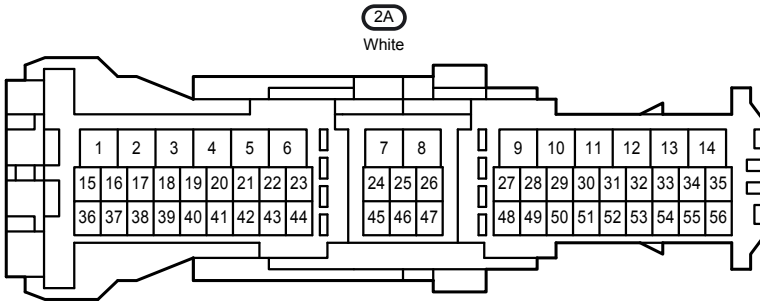

G95
White

90980-12737

G101
Black

90980-12372

1D

82675-30080

Headlight (From Aug. 2013 Production)

90980-12822