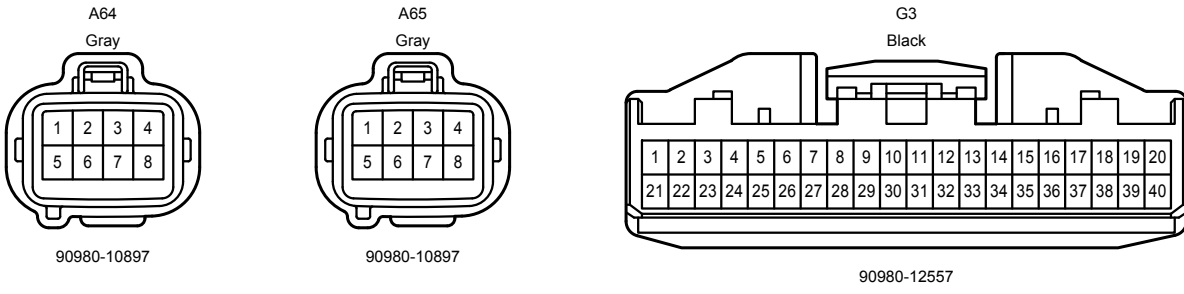

Headlight (From Aug. 2013 Production)

Headlight (From Aug. 2013 Production)

Headlight (From Aug. 2013 Production)

Headlight (From Aug. 2013 Production)

Headlight (From Aug. 2013 Production)

G70
Black

90980-12737

G79
White

82824-30420

G88
White

90980-11686

G90
Blue

90980-11686

G94
Black

90980-12737