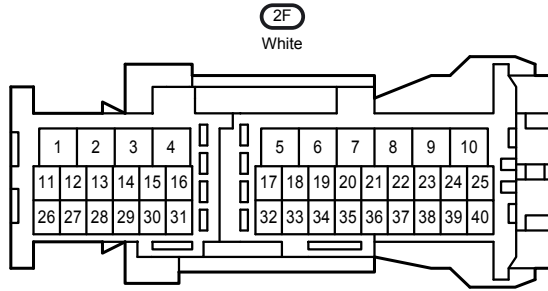

90980-12794