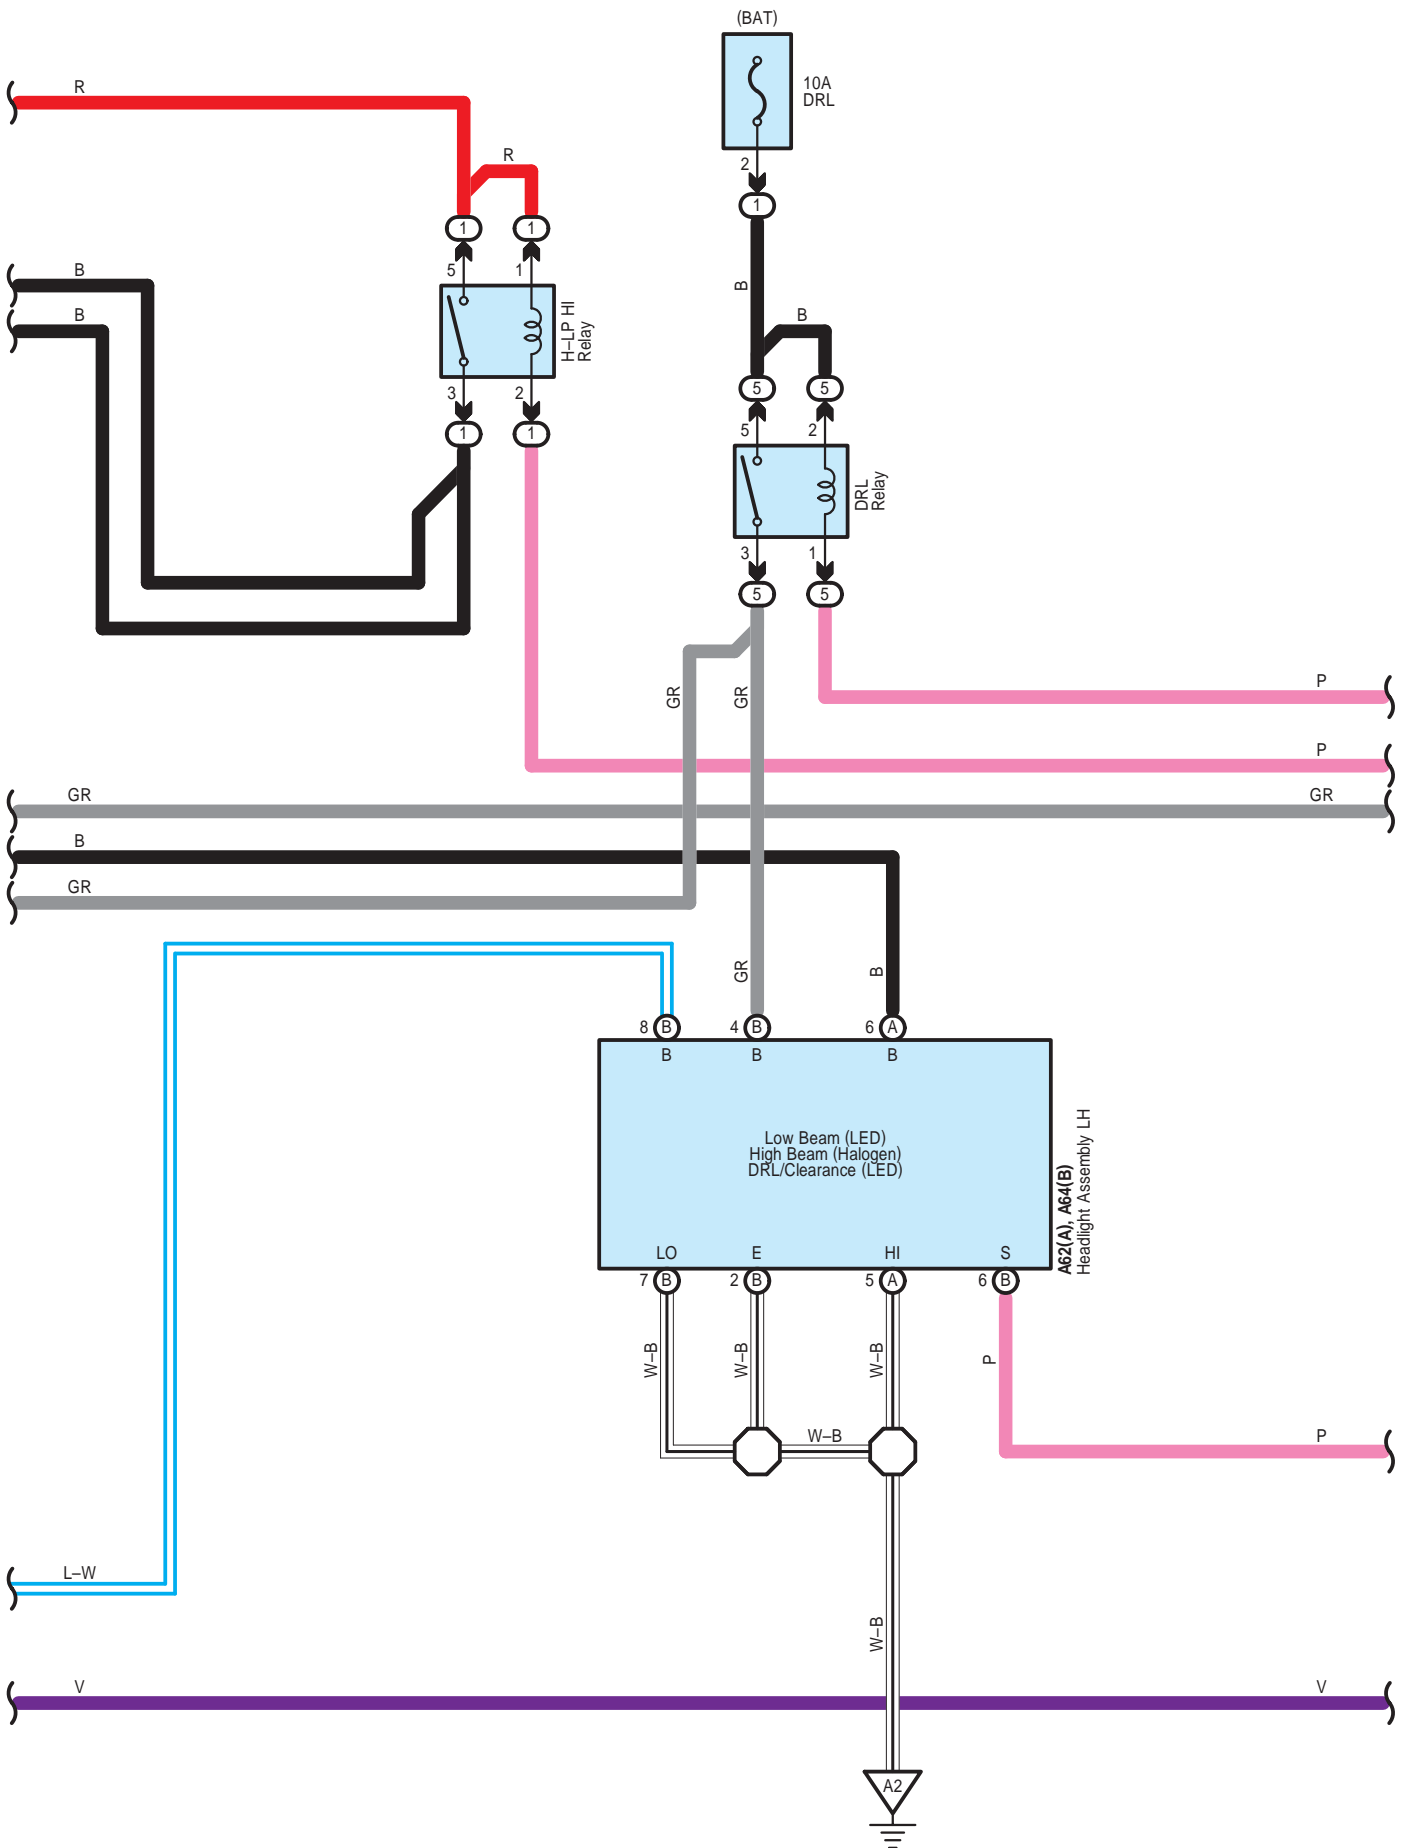

Headlight (From Aug. 2013 Production)