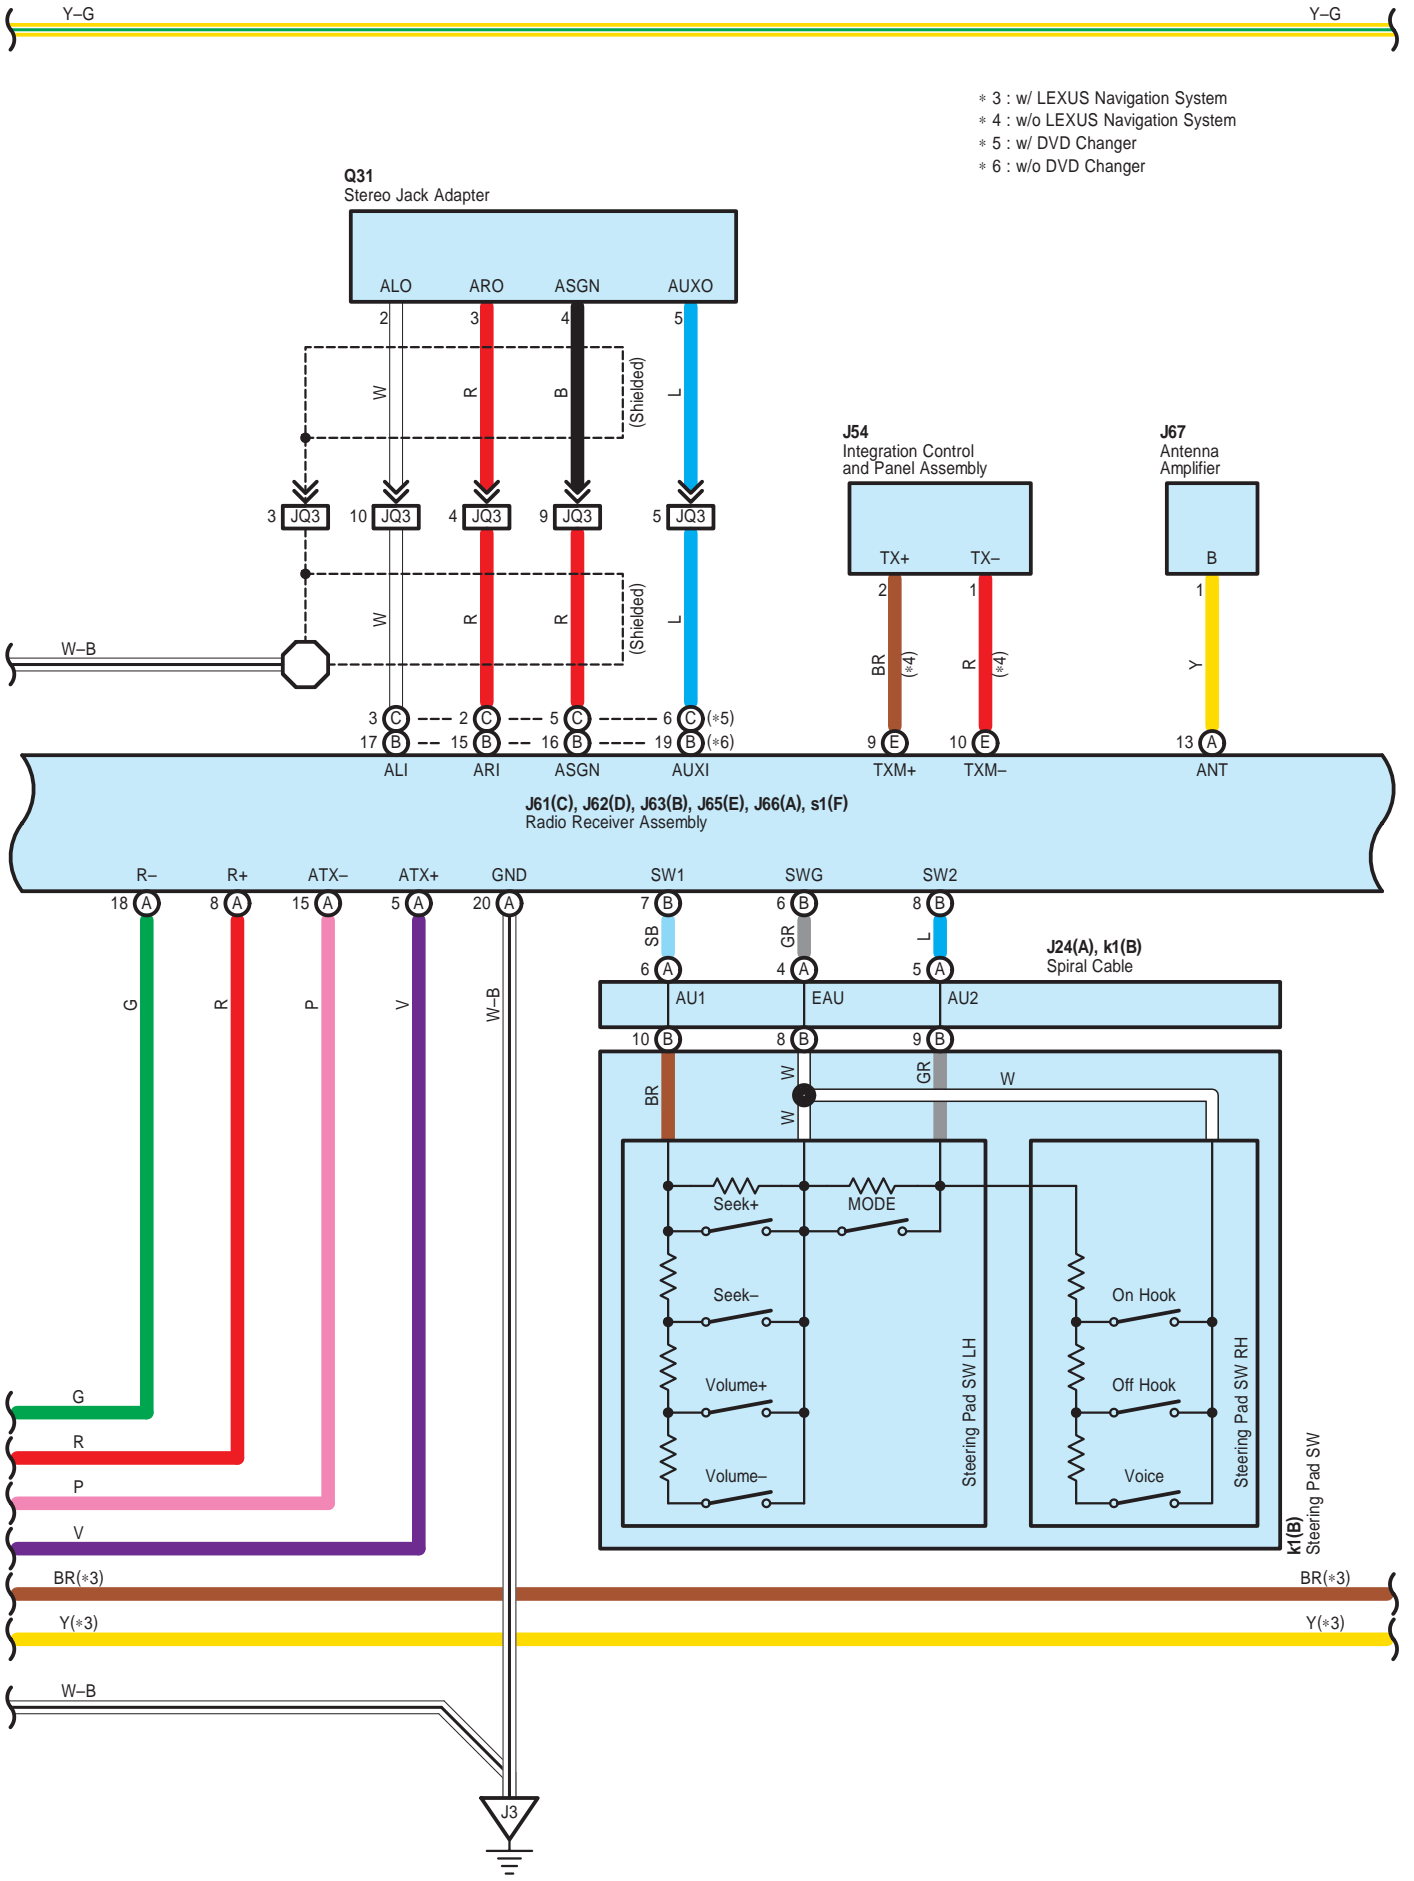

- 3 : w/ LEXUS Navigation System
- 4 : w/o LEXUS Navigation System
- 5 : w/ DVD Changer
- 6 : w/o DVD Changer