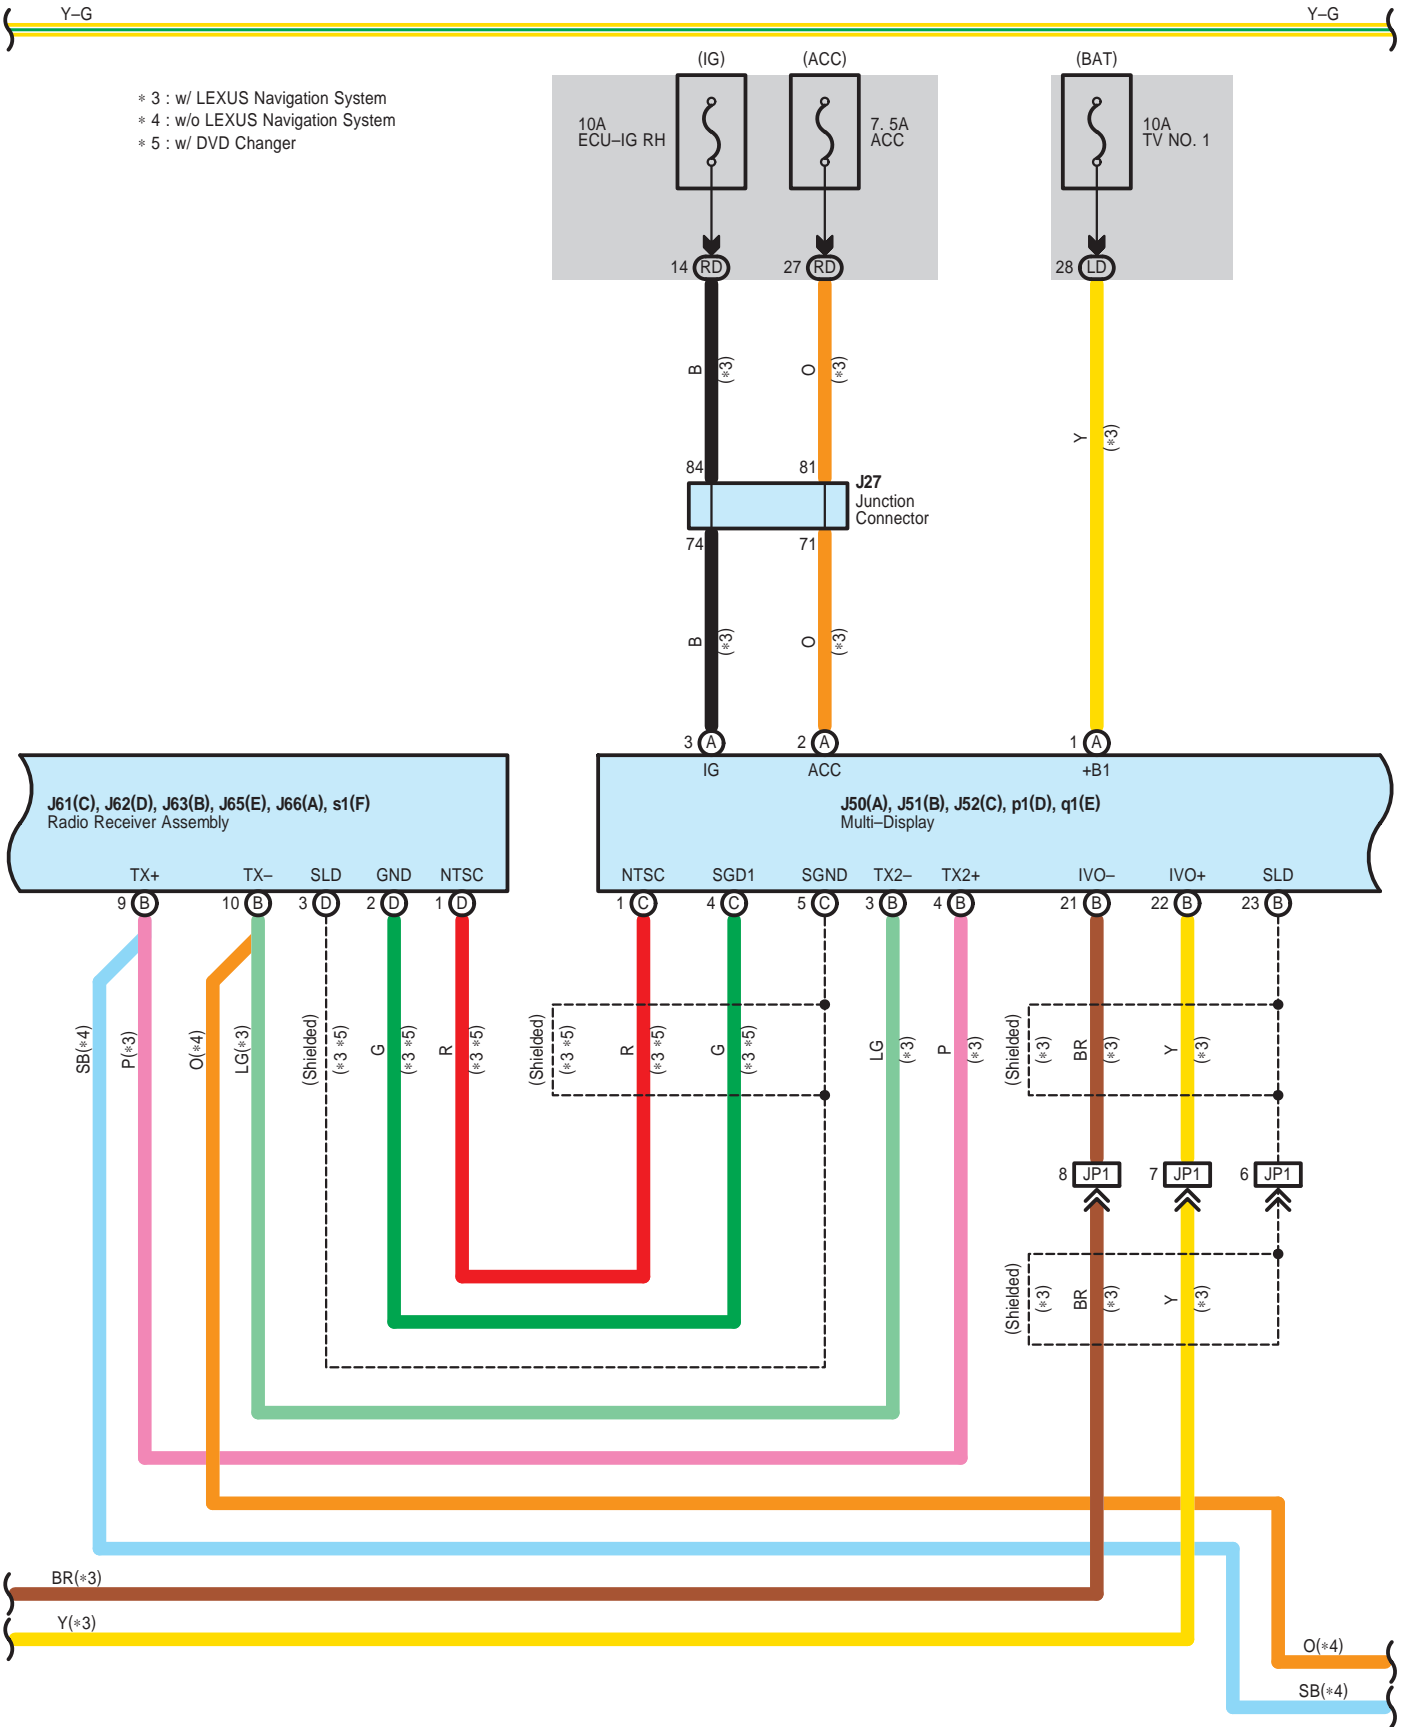

Audio System , LEXUS Navigation System , Parking Assist <Rear View Monitor>