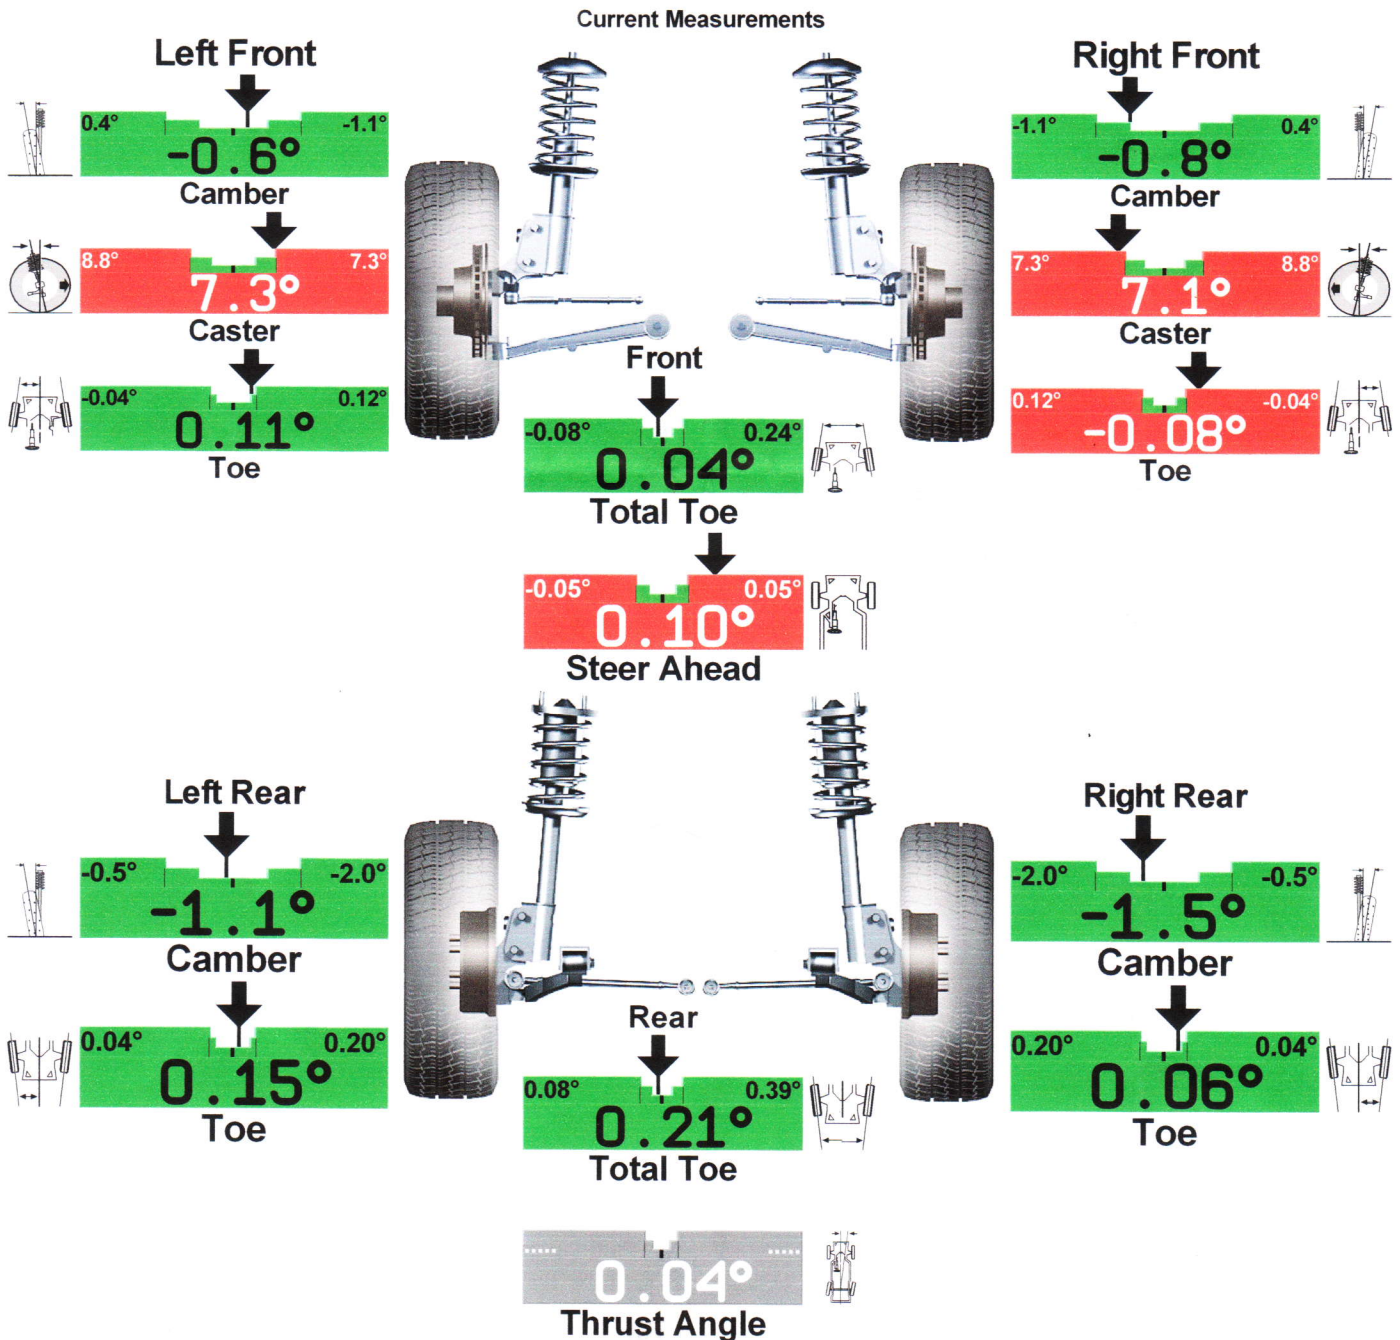

Time Printed 9/26/09 4:24 AM

**Lexus : IS (250/300/350) : 2006-08 : IS 350 : Standard Suspension with 18" Wheel**

- The steering wheel was level before the alignment.
- The steering wheel is currently level.