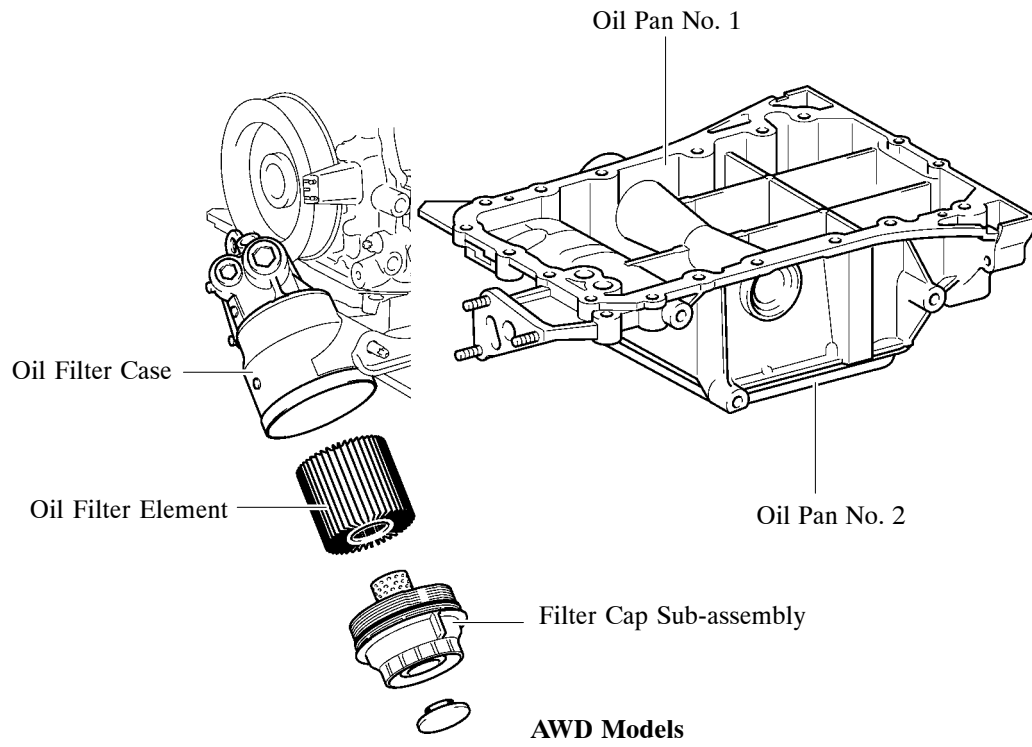

■ 2GR-FSE ENGINE

1. Major Difference

Along with the addition of the AWD model, the shape of the oil pan and oil filter have been changed.

1660NF06C

1660NF07C