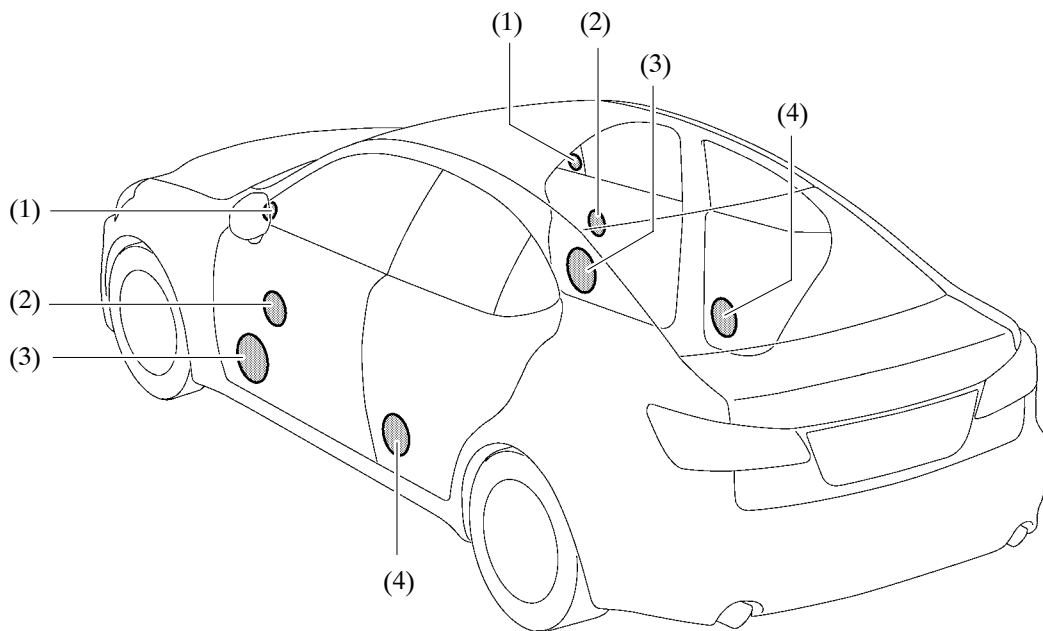

1660NF05C

Speaker		Specification	
		Size	Impedance/Input Rating
(1)	Tweeter × 2	25 mm (1.0 in.)	4 Ω/25W
(2)	Midrange × 2	65 mm (2.6 in.)	4 Ω/21W
(3)	Woofers × 2	160 mm (6.5 in.)	4 Ω/21W
(4)	Full Range × 2	160 mm (6.5 in.)	4 Ω/21W