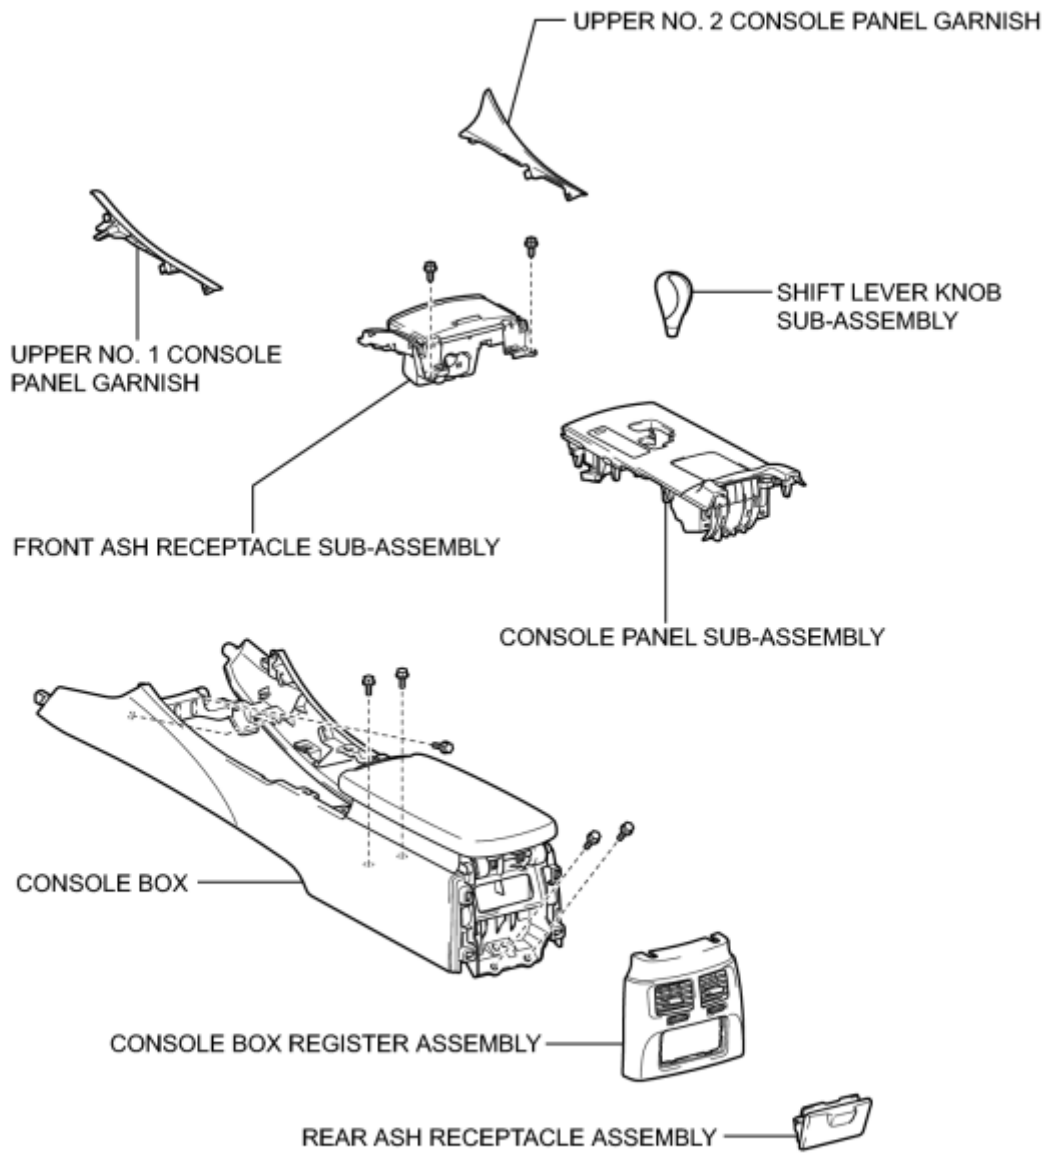

Last Modified: 5-9-2011	6.4 K	From: 200508
Model Year: 2006	Model: IS350	Doc ID: RM000001OGH000X
Title: INSTRUMENT PANEL: REAR CONSOLE BOX: COMPONENTS (2006 IS350 IS250)		

COMPONENTS

ILLUSTRATION

for Automatic Transmission:

ILLUSTRATION

for Manual Transmission:

ILLUSTRATION

CONSOLE COMPARTMENT
DOOR SUB-ASSEMBLY

CONSOLE COMPARTMENT DOOR
LOCK SUB-ASSEMBLY

FRONT UPPER CONSOLE PANEL GARNISH

POWER POINT SOCKET COVER

CONSOLE BOX CUP HOLDER SUB-ASSEMBLY

CONSOLE BOX ILLUMINATION
LIGHT ASSEMBLY

AUDIO TERMINAL

POWER OUTLET
SOCKET ASSEMBLY

CONSOLE COMPARTMENT
DOOR CUSHION