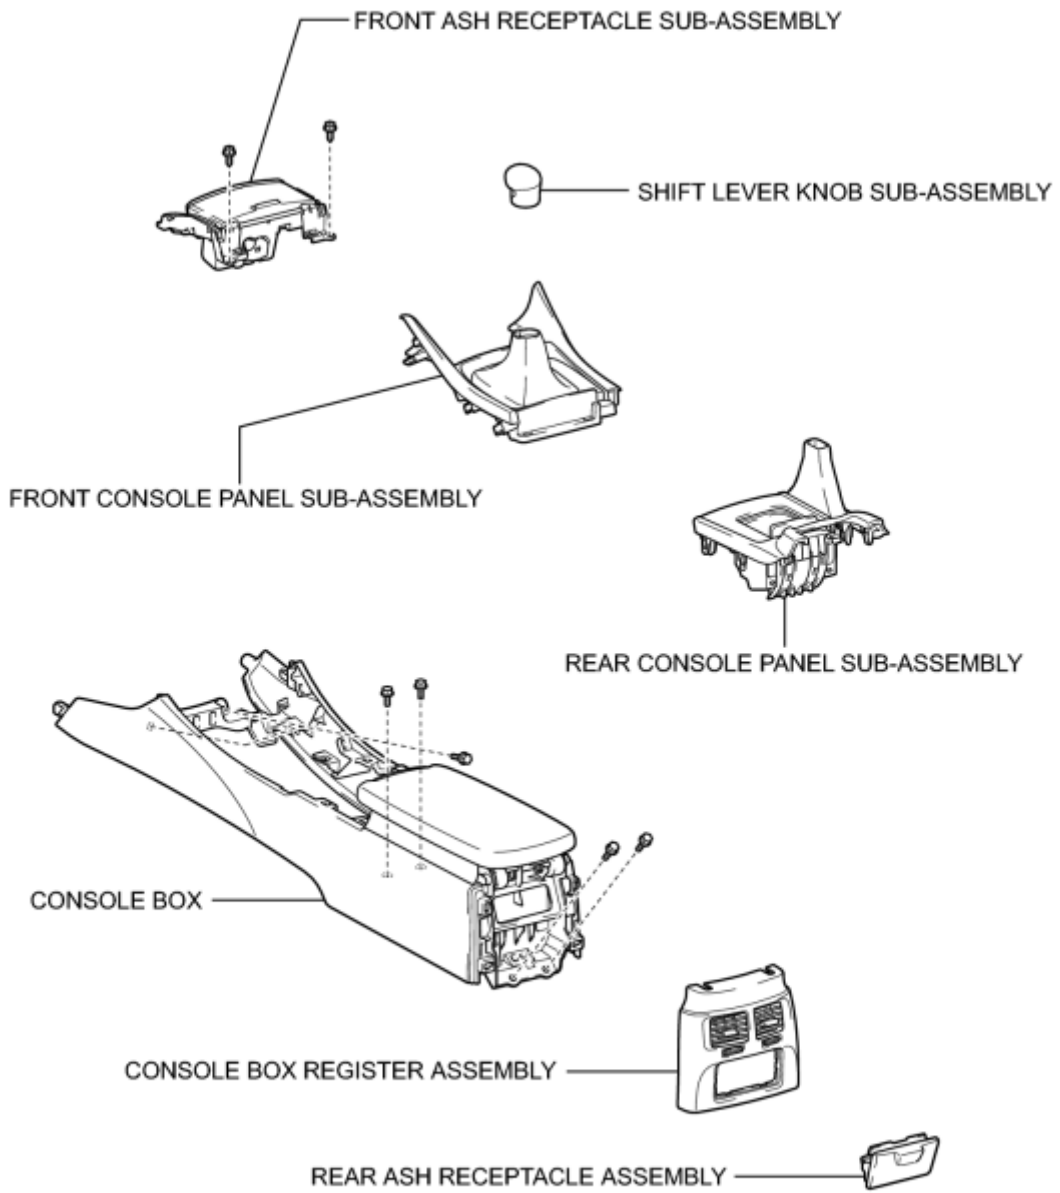

Last Modified: 5-9-2011	6.4 K	From: 200508
Model Year: 2006	Model: IS350	Doc ID: RM000001OGH000X
Title: INSTRUMENT PANEL: REAR CONSOLE BOX: COMPONENTS (2006 IS350 IS250)		

COMPONENTS

ILLUSTRATION

for Automatic Transmission:

ILLUSTRATION

for Manual Transmission:

ILLUSTRATION

CONSOLE COMPARTMENT
DOOR SUB-ASSEMBLY

CONSOLE COMPARTMENT DOOR
LOCK SUB-ASSEMBLY

FRONT UPPER CONSOLE PANEL GARNISH

POWER POINT SOCKET COVER

CONSOLE BOX CUP HOLDER SUB-ASSEMBLY

CONSOLE BOX ILLUMINATION
LIGHT ASSEMBLY

AUDIO TERMINAL

POWER OUTLET
SOCKET ASSEMBLY

CONSOLE COMPARTMENT
DOOR CUSHION