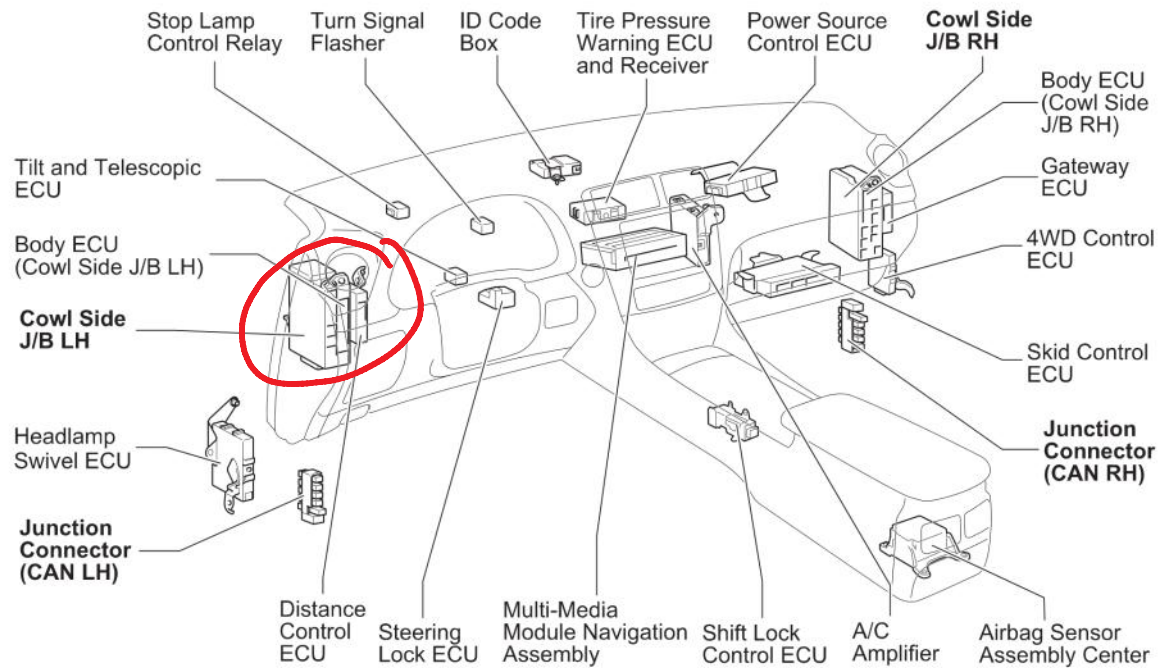

Sunday, April 08, 2012
12:26 PM

F RELAY LOCATIONS

[Engine Compartment]

[Instrument Panel]

LEXUS IS 350 / IS 250 (EM07T0U)

F RELAY LOCATIONS

○ : Cowl Side J/B LH	Cowl Side Left (See Page 20)
----------------------	------------------------------

View B

*these
they
are*

LEXUS IS 350 / IS 250 (EM07T0U)

Turn Signal and Hazard Warning Light