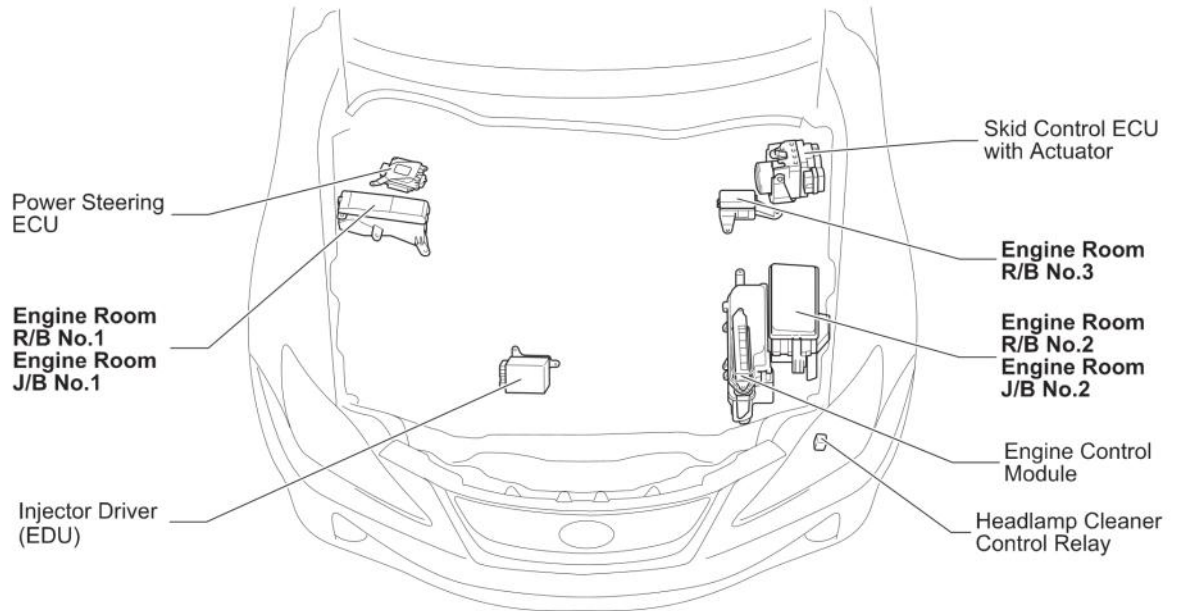

Sunday, April 08, 2012
12:26 PM

F RELAY LOCATIONS

[Engine Compartment]

[Instrument Panel]

LEXUS IS 350 / IS 250 (EM07T0U)

F RELAY LOCATIONS

○ : Cowl Side J/B LH	Cowl Side Left (See Page 20)
----------------------	------------------------------

View B

*these
they
are*

LEXUS IS 350 / IS 250 (EM07T0U)

Turn Signal and Hazard Warning Light