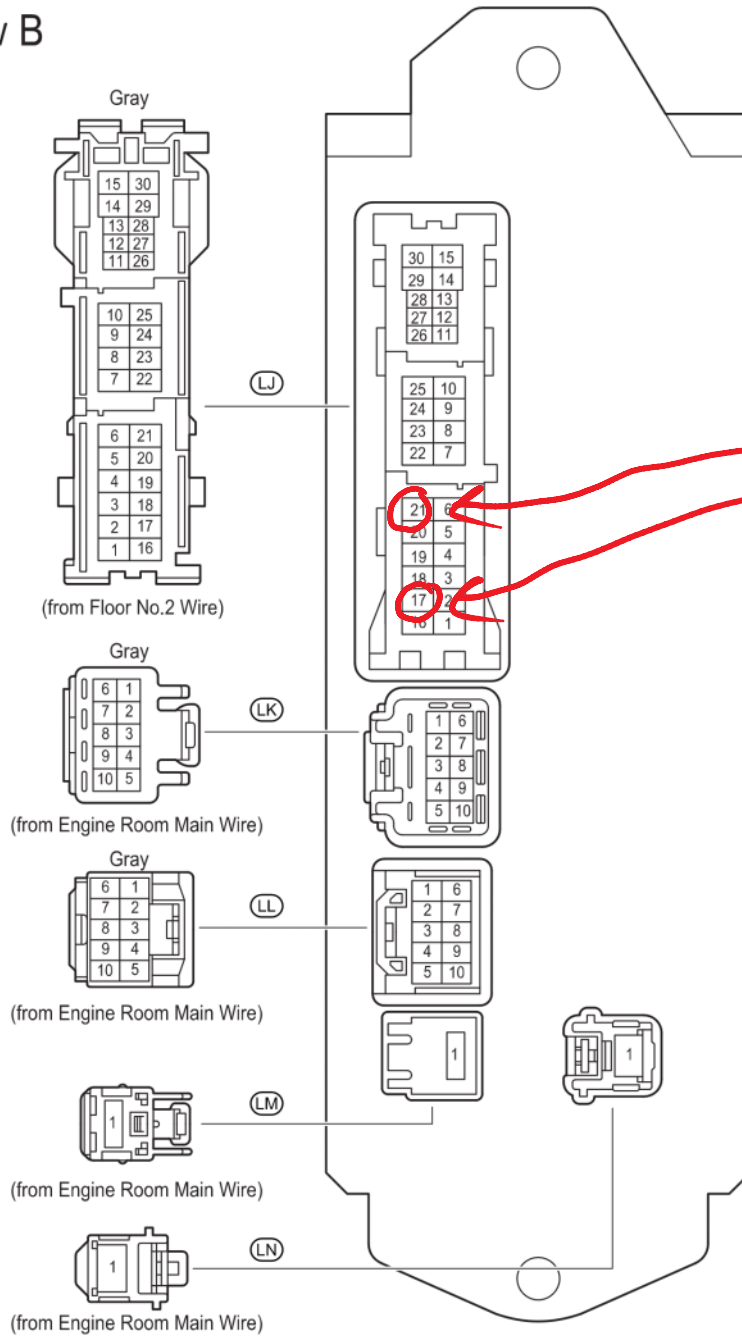

Sunday, April 08, 2012
12:26 PM

F RELAY LOCATIONS

[Engine Compartment]

[Instrument Panel]

LEXUS IS 350 / IS 250 (EM07T0U)

F RELAY LOCATIONS

○ : Cowl Side J/B LH	Cowl Side Left (See Page 20)
----------------------	------------------------------

View B

*these
they
are*

LEXUS IS 350 / IS 250 (EM07T0U)

Turn Signal and Hazard Warning Light