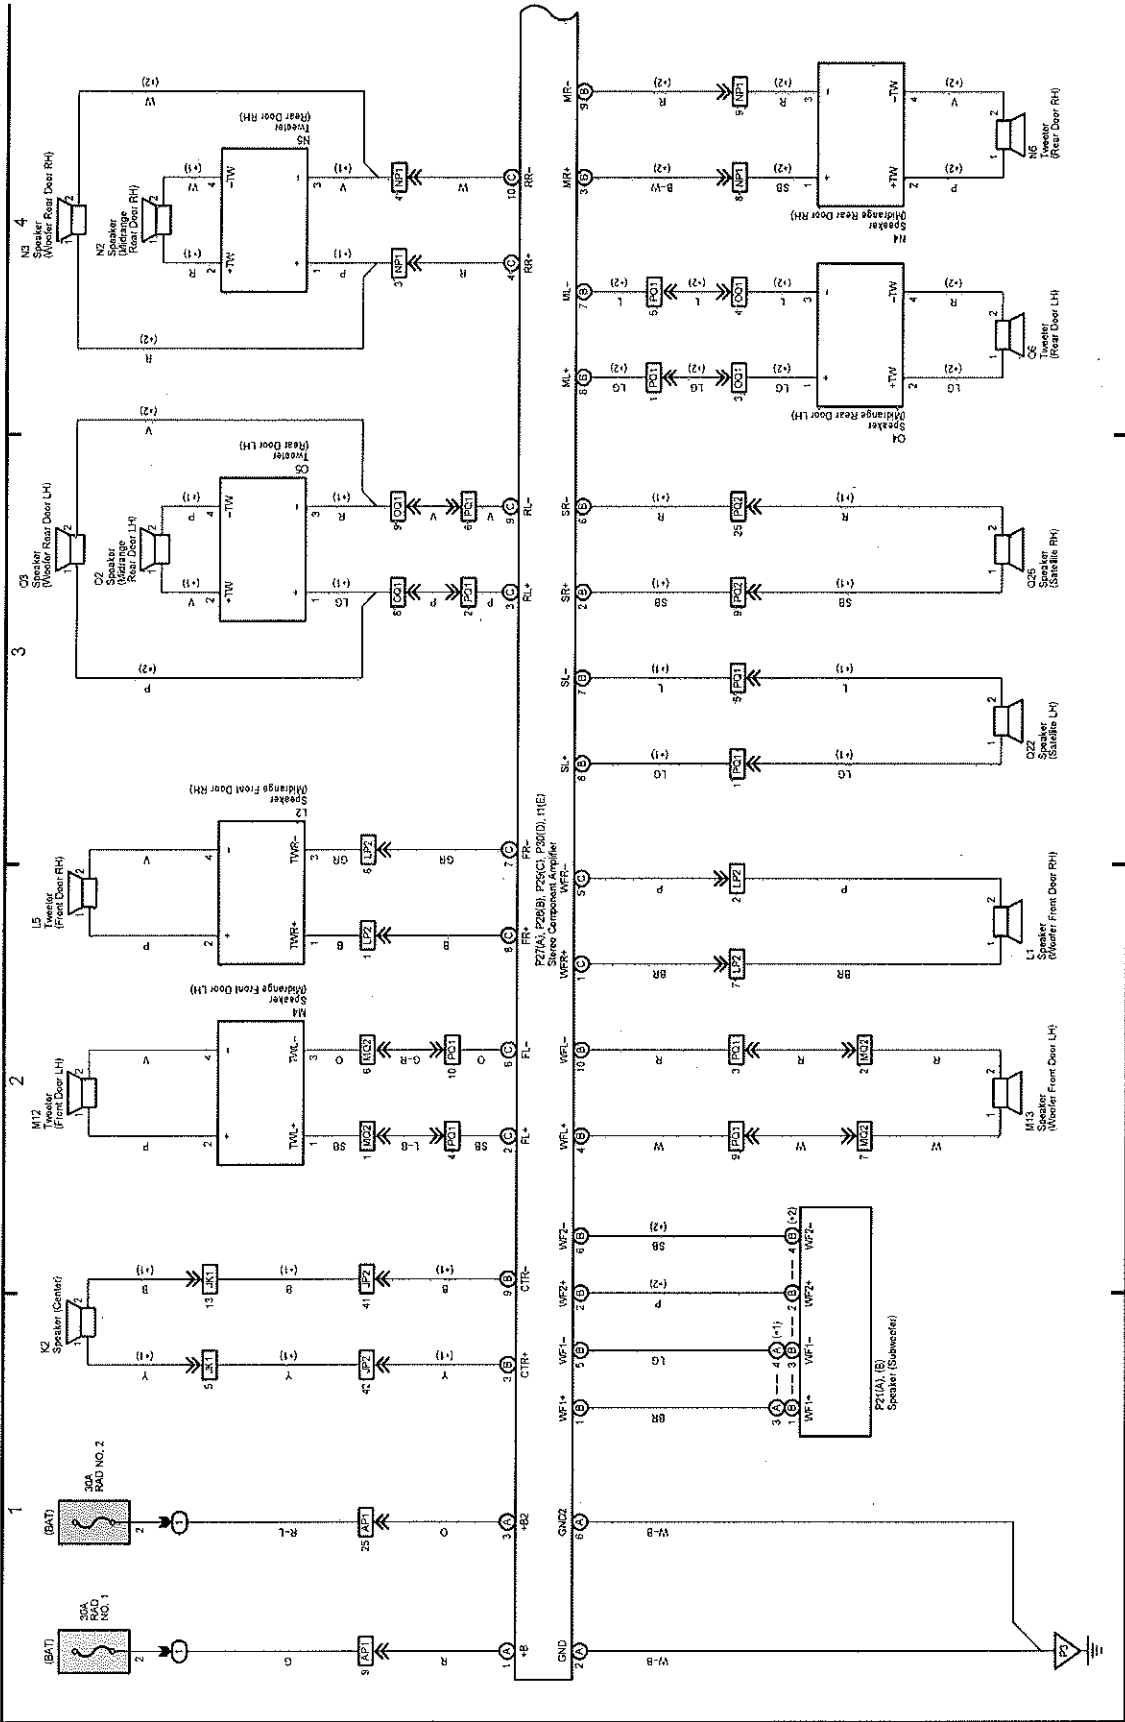

M OVERALL ELECTRICAL WIRING DIAGRAM

(Cont. next page)

33 IS 350 / IS 250

Audio System, LEXUS Navigation System and Parking Assist (Rear View Monitor)

Audio System, LEXUS Navigation System and Parking Assist (Rear View Monitor)

M OVERALL ELECTRICAL WIRING DIAGRAM

33 IS 350 / IS 250 (Cont' d)

(Cont. next page)

Audio System, LEXUS Navigation System and Parking Assist (Rear View Monitor)

Audio System, LEXUS Navigation System and Parking Assist (Rear View Monitor)

13 14 15 16

* 3. w/ LEXUS Navigation System