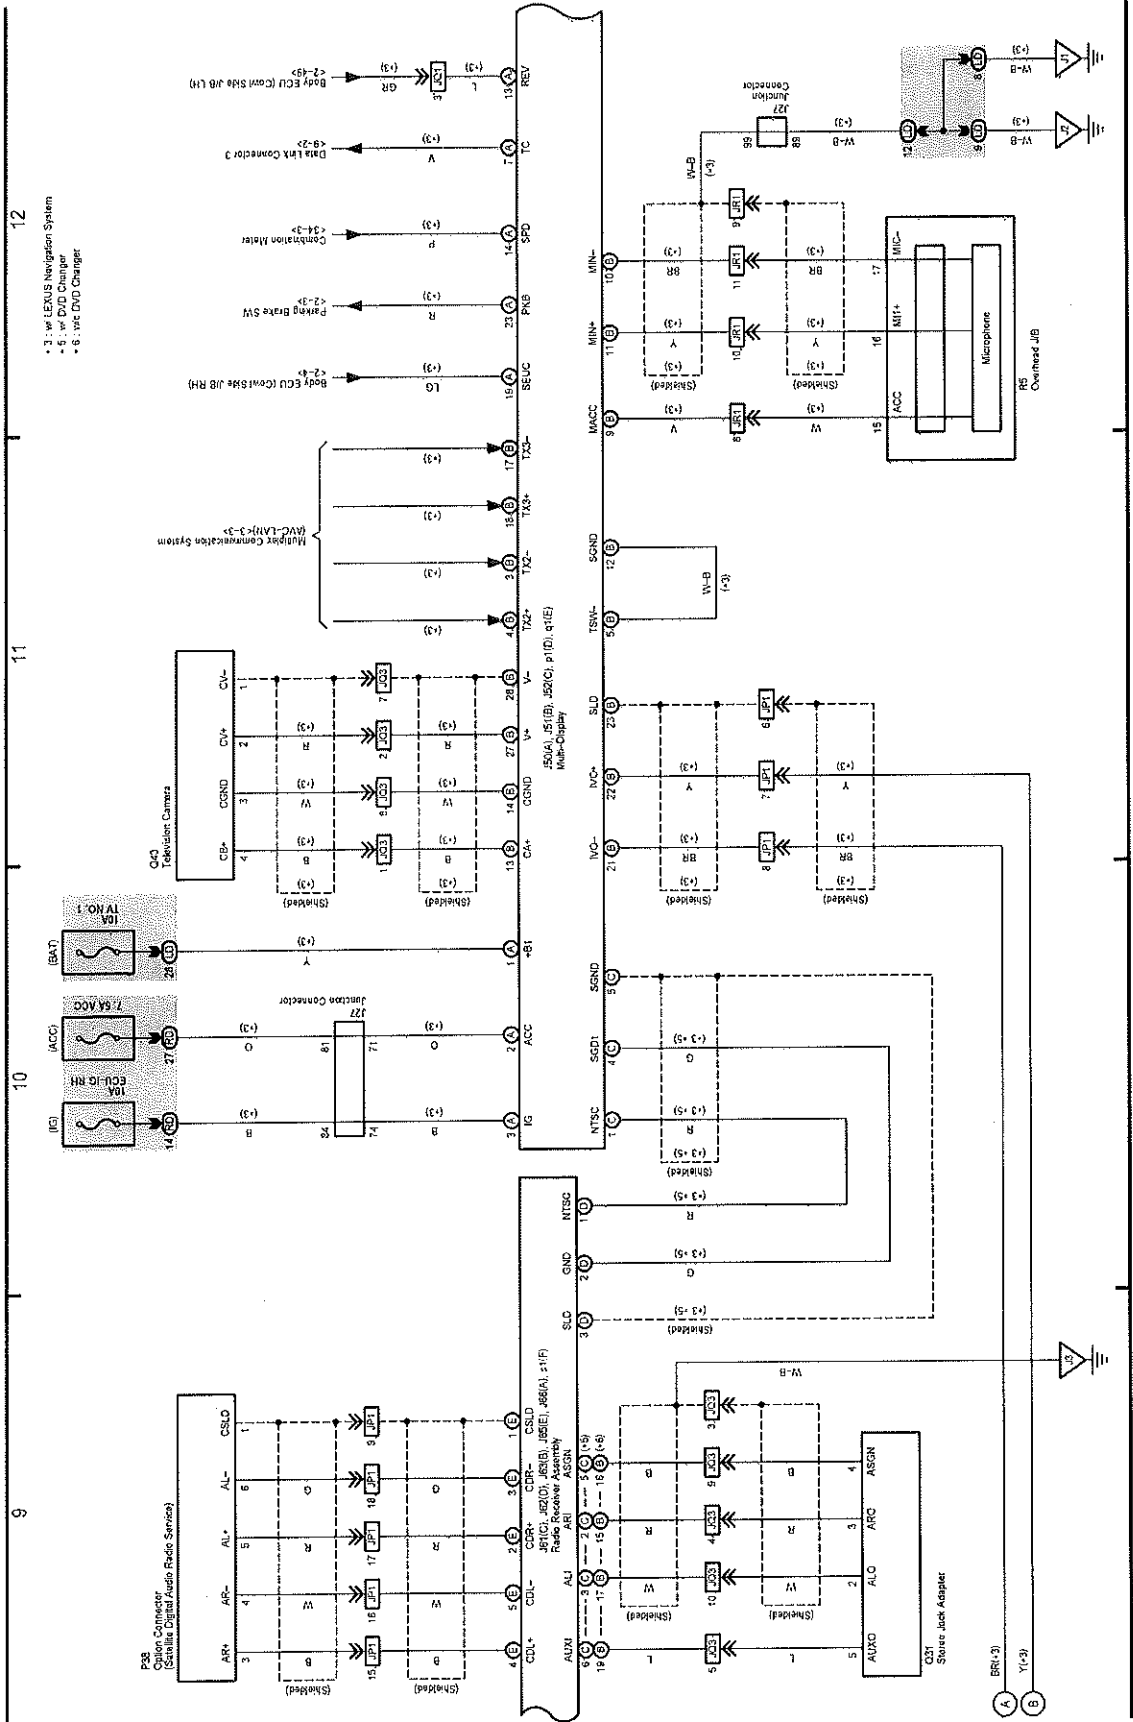

M OVERALL ELECTRICAL WIRING DIAGRAM

(Cont. next page)

33 IS 350 / IS 250

Audio System, LEXUS Navigation System and Parking Assist (Rear View Monitor)

Audio System, LEXUS Navigation System and Parking Assist (Rear View Monitor)

M OVERALL ELECTRICAL WIRING DIAGRAM

33 IS 350 / IS 250 (Cont' d)

(Cont. next page)

Audio System, LEXUS Navigation System and Parking Assist (Rear View Monitor)

Audio System, LEXUS Navigation System and Parking Assist (Rear View Monitor)

13 14 15 16

* 3. w/ LEXUS Navigation System