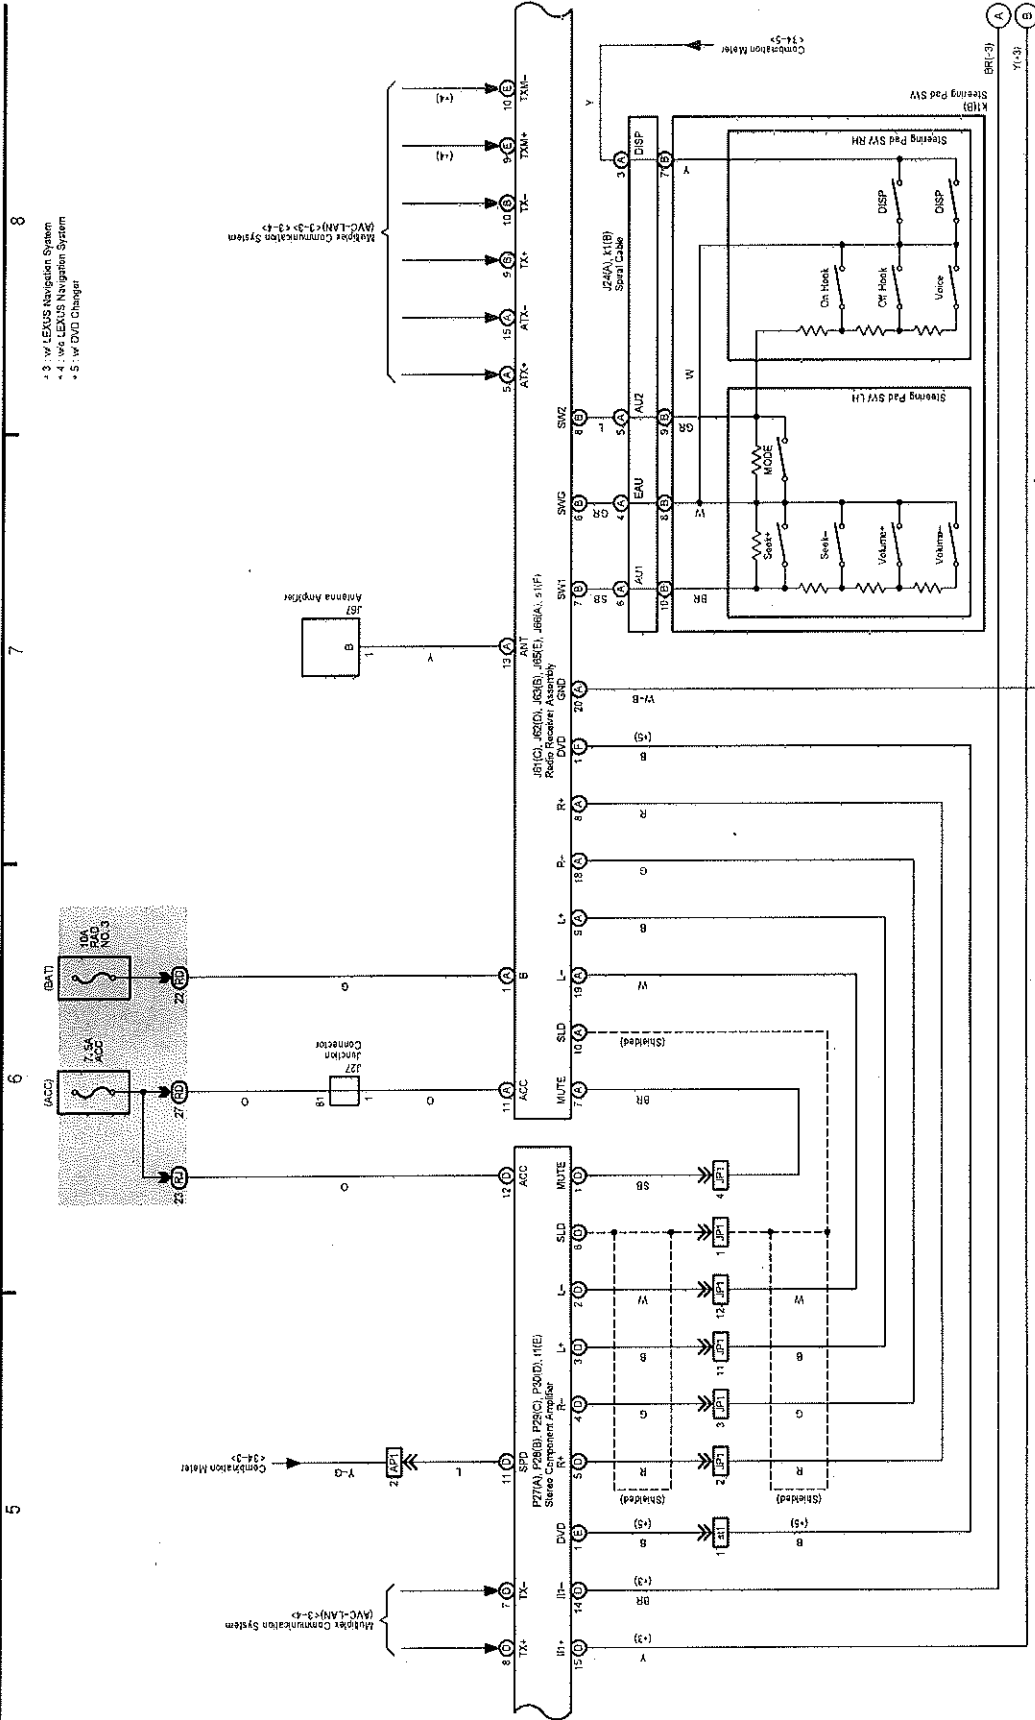

M OVERALL ELECTRICAL WIRING DIAGRAM

(Cont. next page)

33 IS 350 / IS 250

Audio System, LEXUS Navigation System and Parking Assist (Rear View Monitor)

Audio System, LEXUS Navigation System and Parking Assist (Rear View Monitor)

M OVERALL ELECTRICAL WIRING DIAGRAM

33 IS 350 / IS 250 (Cont' d)

(Cont. next page)

Audio System, LEXUS Navigation System and Parking Assist (Rear View Monitor)

Audio System, LEXUS Navigation System and Parking Assist (Rear View Monitor)

13 14 15 16

* 3. w/ LEXUS Navigation System