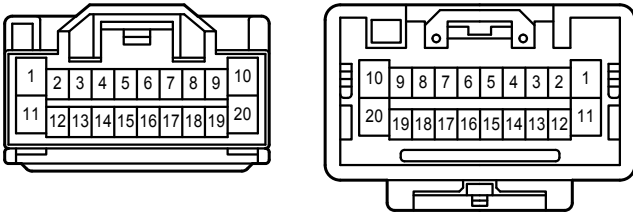

BA4

BV1

Engine Control

BA2

Black White

BA3