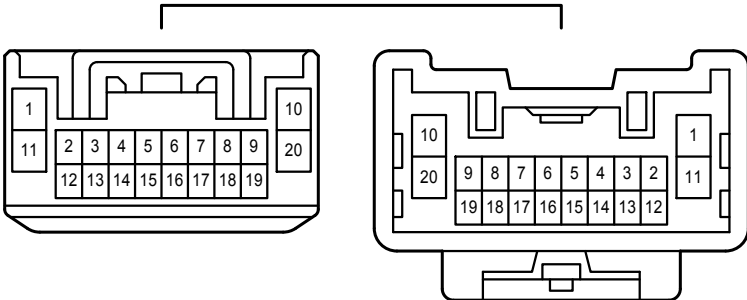

White

AE1

Gray

AE5

White

BA1

White

Engine Control