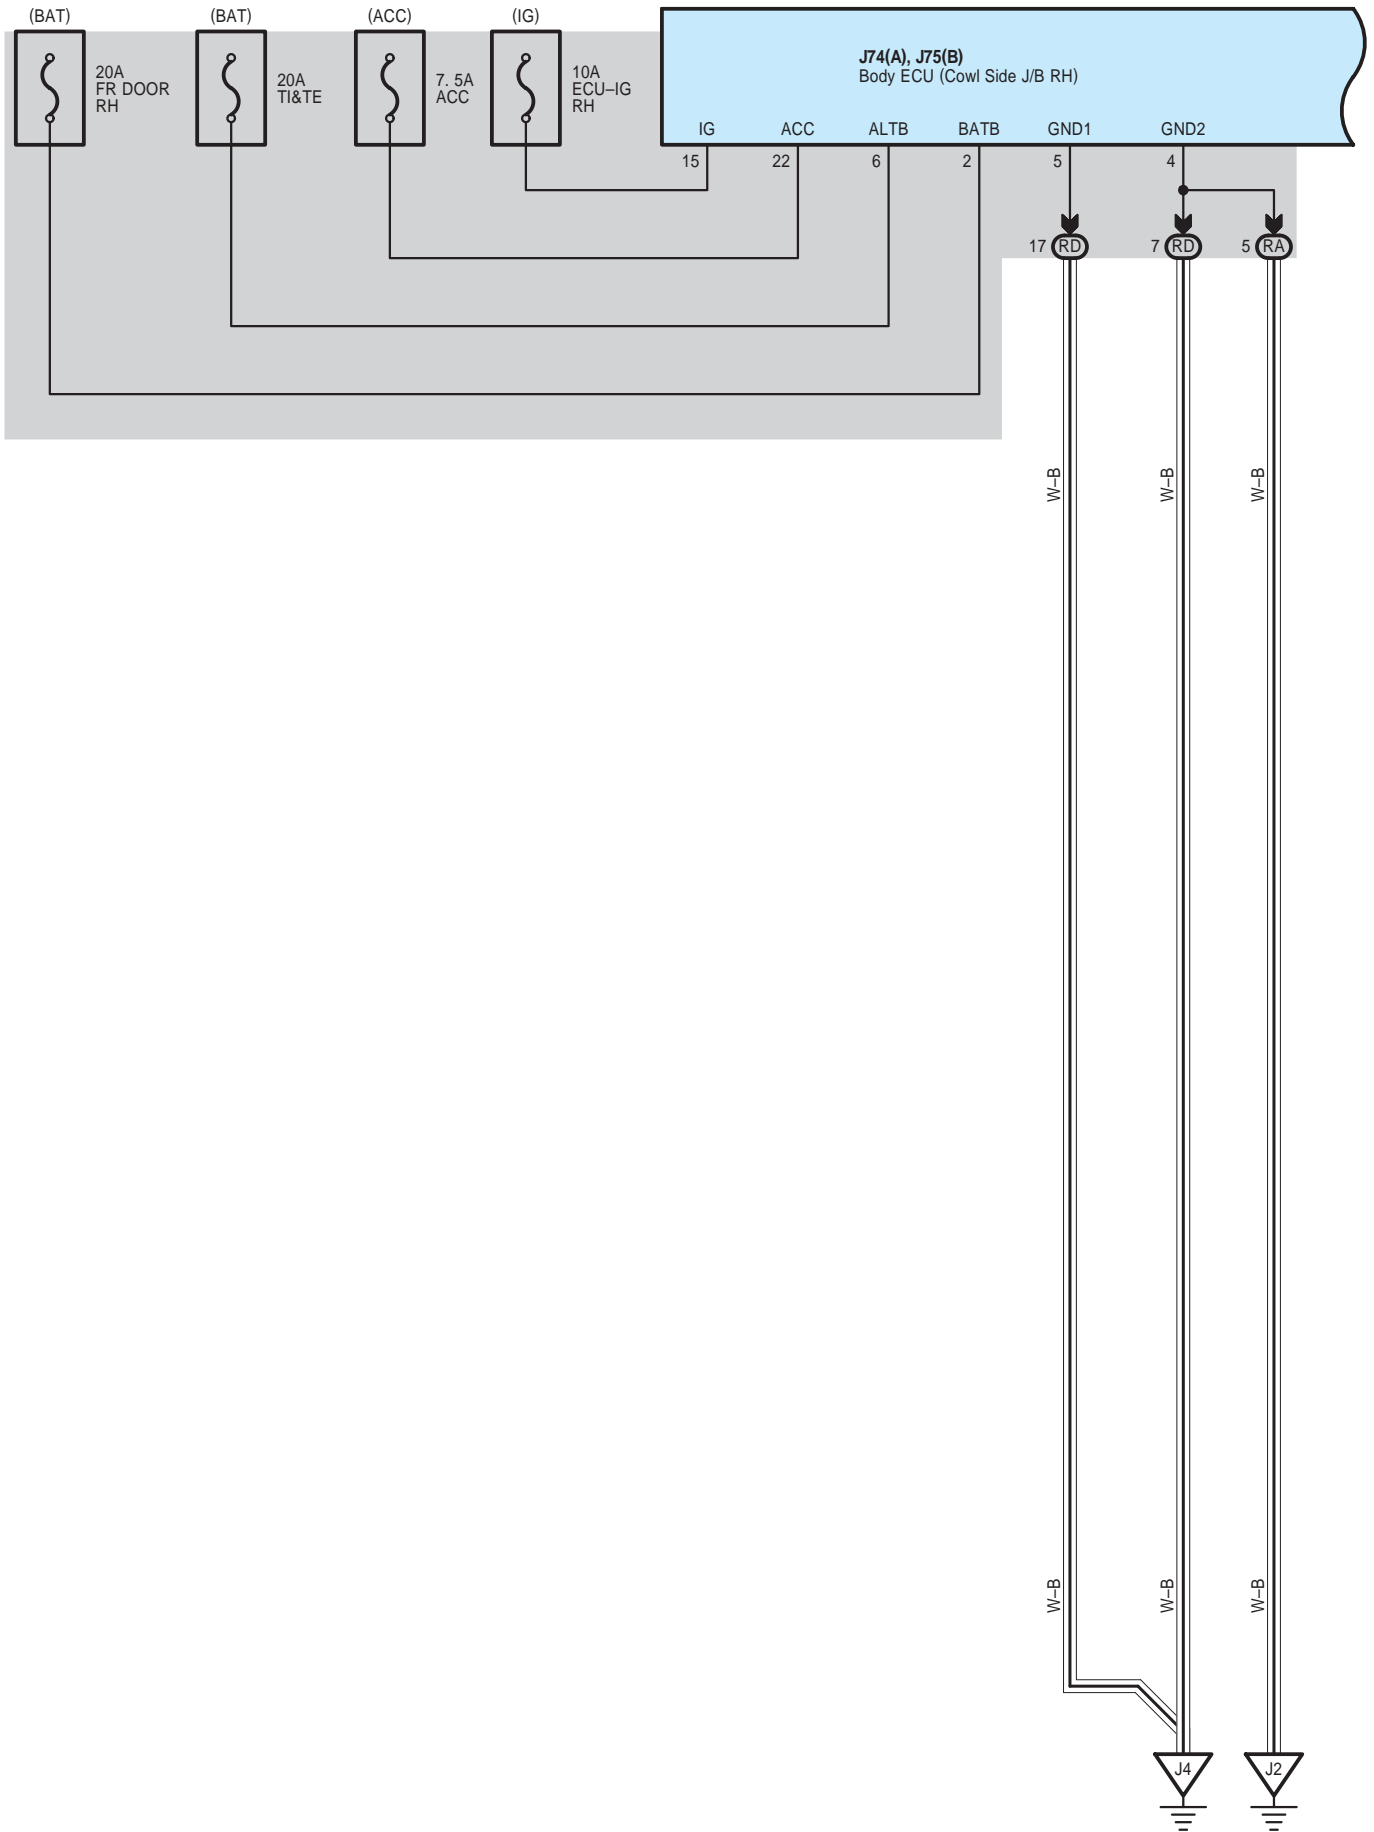

Front Fog Light

J74(A), J75(B)
Body ECU (Cowl Side J/B RH)

Front Fog Light

J74(A), J75(B)
Body ECU (Cowl Side J/B RH)

* 3 : w/ Tire Pressure Warning System
 * 4 : w/o Tire Pressure Warning System

Front Fog Light

 : **Parts Location**

Code	See Page	Code	See Page	Code	See Page	
A9	50 (2GR-FSE)	B13	55 (4GR-FSE)	J75	B 60	
	54 (4GR-FSE)	J10	B	58	J76 60	
A27	61	J26	A	58	J80	B 60
A29	A 61	J27	58	M7	62	
A30	A 61	J34	59	P24	A 63	
A33	A 61	J49	59	P25	B 63	
B1	51 (2GR-FSE)	J55	59	P33	63	
	55 (4GR-FSE)	J58	59	Q3	C 61	
B13	51 (2GR-FSE)	J74	A	60	f1	B 61

 : **Relay Blocks**

Code	See Page	Relay Blocks (Relay Block Location)
1	22	Engine Room R/B No.1 (Near the Battery)

 : **Junction Block and Wire Harness Connector**

Code	See Page	Junction Block and Wire Harness (Connector Location)
2F	27	Engine Room Main Wire and Engine Room J/B No.2 (Engine Compartment Left)
2G	27	Engine Room No.2 Wire and Engine Room J/B No.2 (Engine Compartment Left)
LA	35	Instrument Panel Wire and Cowl Side J/B LH (Cowl Side Left)
LD		
LL	36	Engine Room Main Wire and Cowl Side J/B LH (Cowl Side Left)
RA	41	Instrument Panel Wire and Cowl Side J/B RH (Cowl Side Right)
RD		
RJ	42	Floor No.1 Wire and Cowl Side J/B RH (Cowl Side Right)
RK	42	Engine Room Main Wire and Cowl Side J/B RH (Cowl Side Right)

 : **Ground Points**

Code	See Page	Ground Points Location
A2	68 (2GR-FSE)	Rear Side of the Left Fender Apron
	69 (4GR-FSE)	
B2	68 (2GR-FSE)	Front Side of the Left Fender Apron
	69 (4GR-FSE)	
J1	70	Left Kick Panel
J2	70	Left Side of the Shift Lever
J4	70	Right Kick Panel