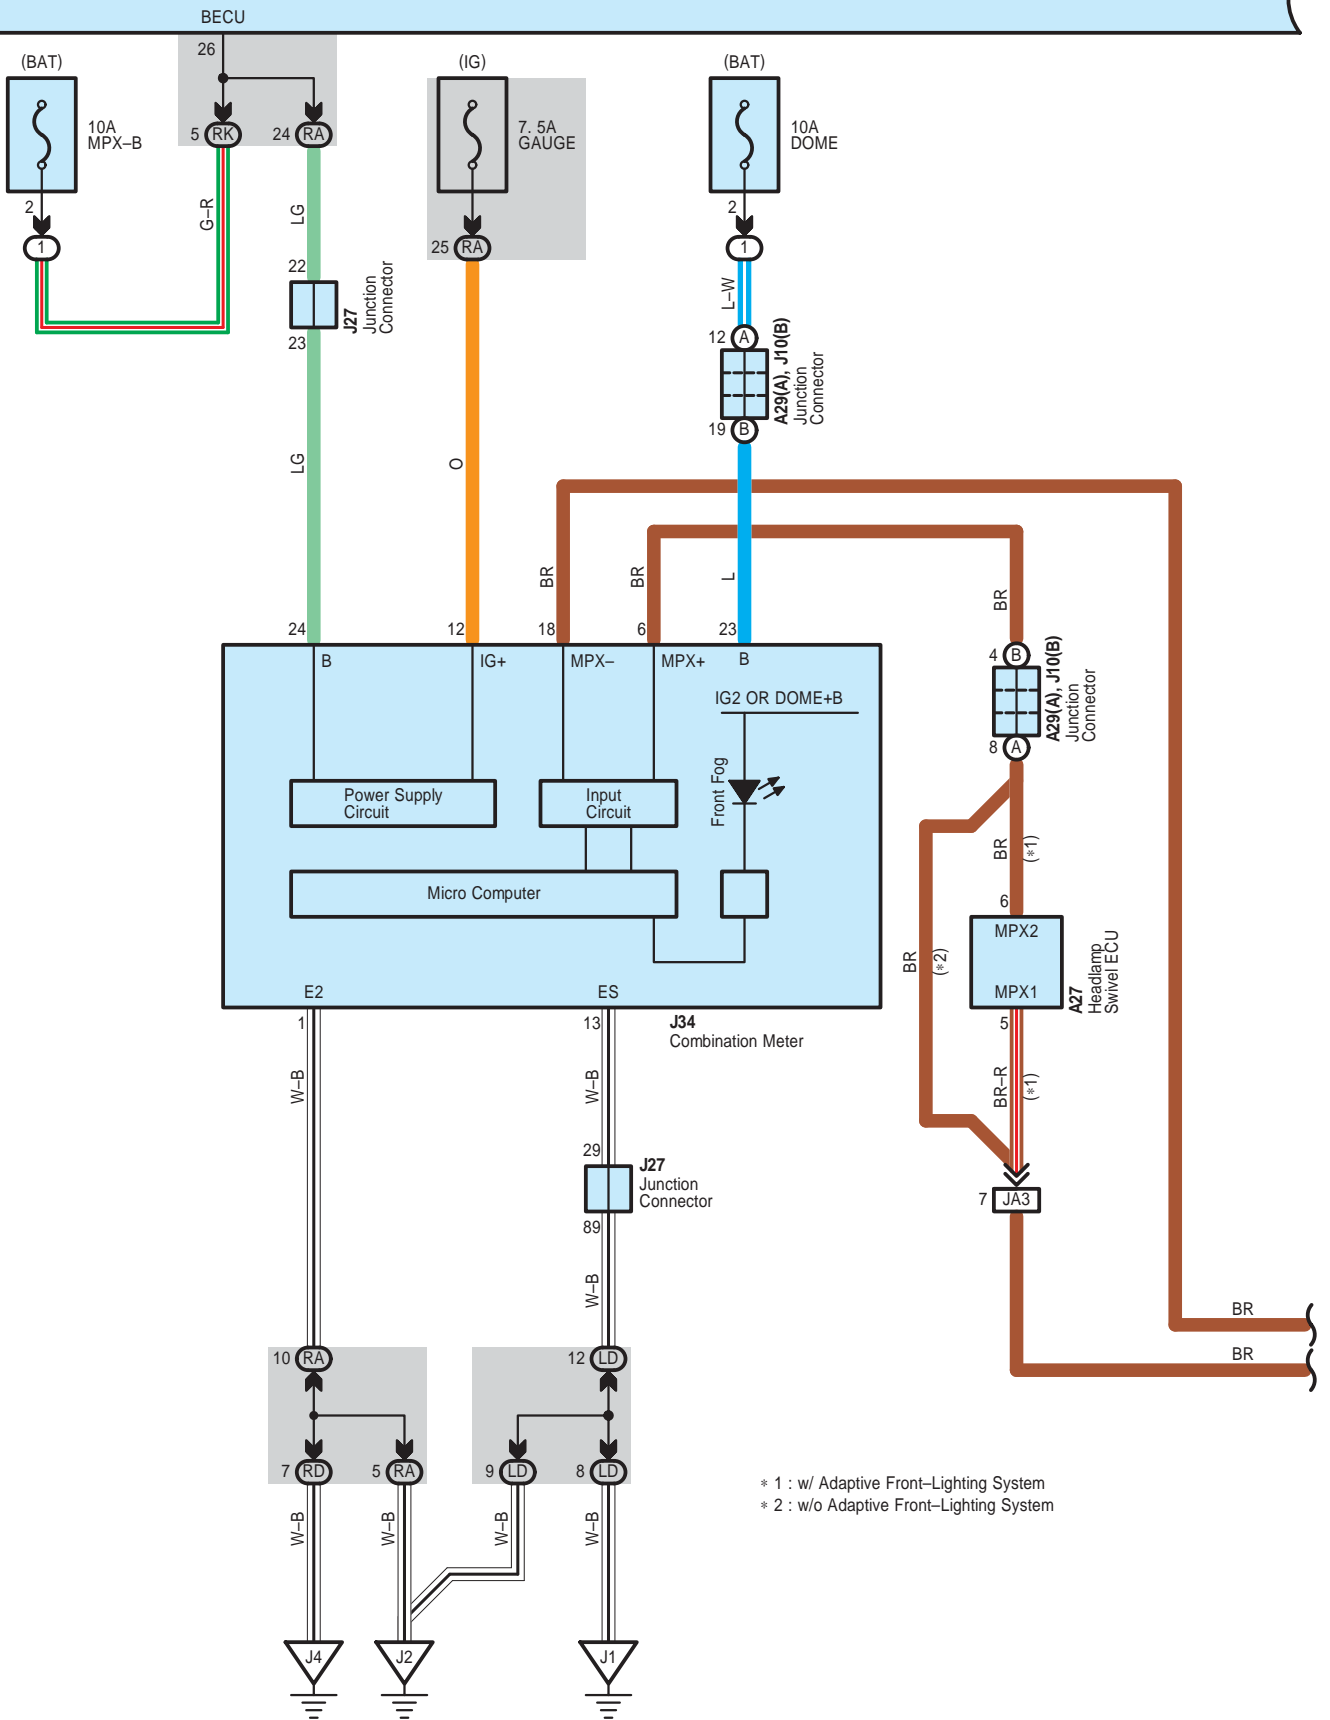

Front Fog Light

J74(A), J75(B)
Body ECU (Cowl Side J/B RH)

Front Fog Light

J74(A), J75(B)
Body ECU (Cowl Side J/B RH)

* 3 : w/ Tire Pressure Warning System
 * 4 : w/o Tire Pressure Warning System

Front Fog Light

 : **Parts Location**

Code	See Page	Code	See Page	Code	See Page	
A9	50 (2GR-FSE)	B13	55 (4GR-FSE)	J75	B 60	
	54 (4GR-FSE)	J10	B	58	J76 60	
A27	61	J26	A	58	J80	B 60
A29	A 61	J27	58	M7	62	
A30	A 61	J34	59	P24	A 63	
A33	A 61	J49	59	P25	B 63	
B1	51 (2GR-FSE)	J55	59	P33	63	
	55 (4GR-FSE)	J58	59	Q3	C 61	
B13	51 (2GR-FSE)	J74	A	60	f1	B 61

 : **Relay Blocks**

Code	See Page	Relay Blocks (Relay Block Location)
1	22	Engine Room R/B No.1 (Near the Battery)

 : **Junction Block and Wire Harness Connector**

Code	See Page	Junction Block and Wire Harness (Connector Location)
2F	27	Engine Room Main Wire and Engine Room J/B No.2 (Engine Compartment Left)
2G	27	Engine Room No.2 Wire and Engine Room J/B No.2 (Engine Compartment Left)
LA	35	Instrument Panel Wire and Cowl Side J/B LH (Cowl Side Left)
LD		
LL	36	Engine Room Main Wire and Cowl Side J/B LH (Cowl Side Left)
RA	41	Instrument Panel Wire and Cowl Side J/B RH (Cowl Side Right)
RD		
RJ	42	Floor No.1 Wire and Cowl Side J/B RH (Cowl Side Right)
RK	42	Engine Room Main Wire and Cowl Side J/B RH (Cowl Side Right)

 : **Ground Points**

Code	See Page	Ground Points Location
A2	68 (2GR-FSE)	Rear Side of the Left Fender Apron
	69 (4GR-FSE)	
B2	68 (2GR-FSE)	Front Side of the Left Fender Apron
	69 (4GR-FSE)	
J1	70	Left Kick Panel
J2	70	Left Side of the Shift Lever
J4	70	Right Kick Panel