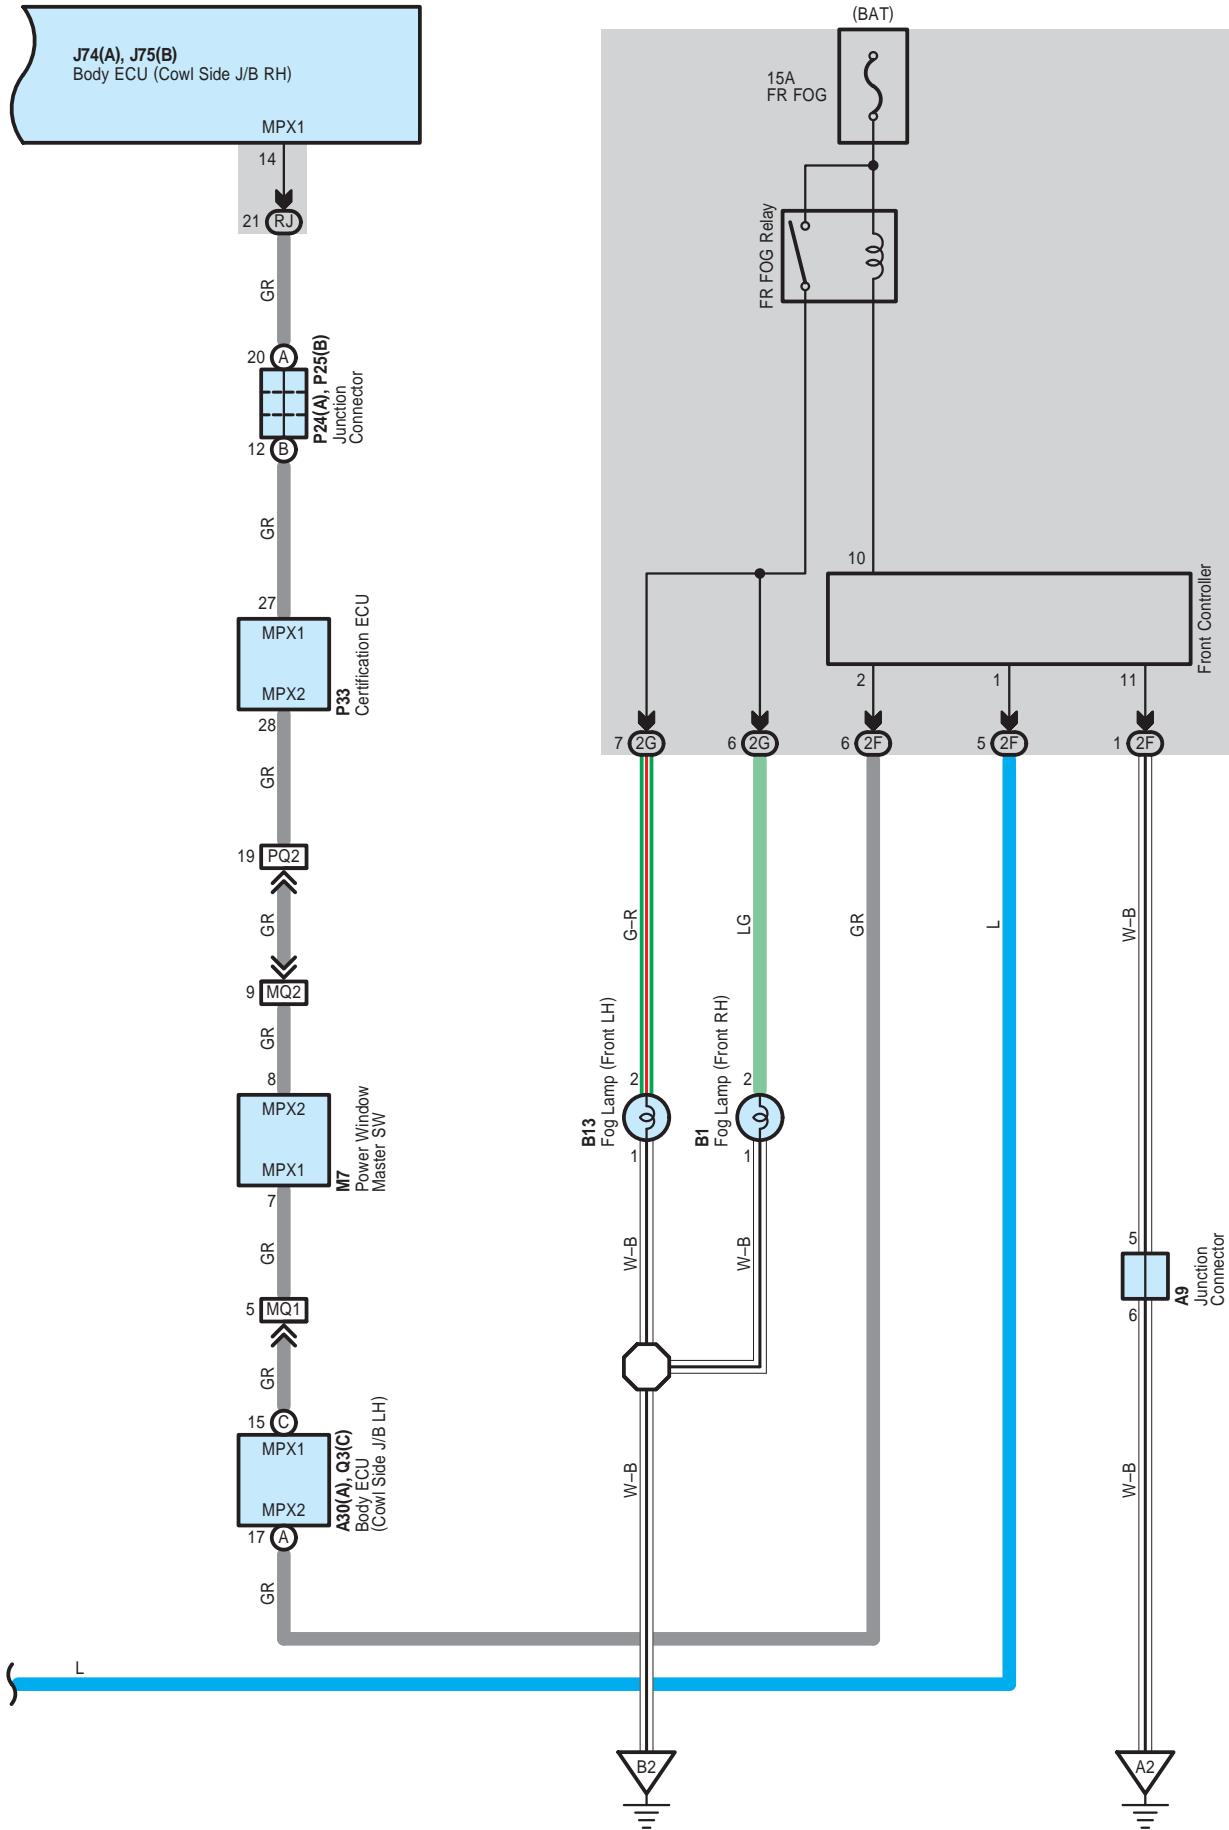

Front Fog Light

J74(A), J75(B)
Body ECU (Cowl Side J/B RH)

Front Fog Light

J74(A), J75(B)
Body ECU (Cowl Side J/B RH)

* 3 : w/ Tire Pressure Warning System
 * 4 : w/o Tire Pressure Warning System

Front Fog Light

 : **Parts Location**

Code	See Page	Code	See Page	Code	See Page	
A9	50 (2GR-FSE)	B13	55 (4GR-FSE)	J75	B 60	
	54 (4GR-FSE)	J10	B	58	J76 60	
A27	61	J26	A	58	J80	B 60
A29	A 61	J27	58	M7	62	
A30	A 61	J34	59	P24	A 63	
A33	A 61	J49	59	P25	B 63	
B1	51 (2GR-FSE)	J55	59	P33	63	
	55 (4GR-FSE)	J58	59	Q3	C 61	
B13	51 (2GR-FSE)	J74	A	60	f1	B 61

 : **Relay Blocks**

Code	See Page	Relay Blocks (Relay Block Location)
1	22	Engine Room R/B No.1 (Near the Battery)

 : **Junction Block and Wire Harness Connector**

Code	See Page	Junction Block and Wire Harness (Connector Location)
2F	27	Engine Room Main Wire and Engine Room J/B No.2 (Engine Compartment Left)
2G	27	Engine Room No.2 Wire and Engine Room J/B No.2 (Engine Compartment Left)
LA	35	Instrument Panel Wire and Cowl Side J/B LH (Cowl Side Left)
LD		
LL	36	Engine Room Main Wire and Cowl Side J/B LH (Cowl Side Left)
RA	41	Instrument Panel Wire and Cowl Side J/B RH (Cowl Side Right)
RD		
RJ	42	Floor No.1 Wire and Cowl Side J/B RH (Cowl Side Right)
RK	42	Engine Room Main Wire and Cowl Side J/B RH (Cowl Side Right)

 : **Ground Points**

Code	See Page	Ground Points Location
A2	68 (2GR-FSE)	Rear Side of the Left Fender Apron
	69 (4GR-FSE)	
B2	68 (2GR-FSE)	Front Side of the Left Fender Apron
	69 (4GR-FSE)	
J1	70	Left Kick Panel
J2	70	Left Side of the Shift Lever
J4	70	Right Kick Panel