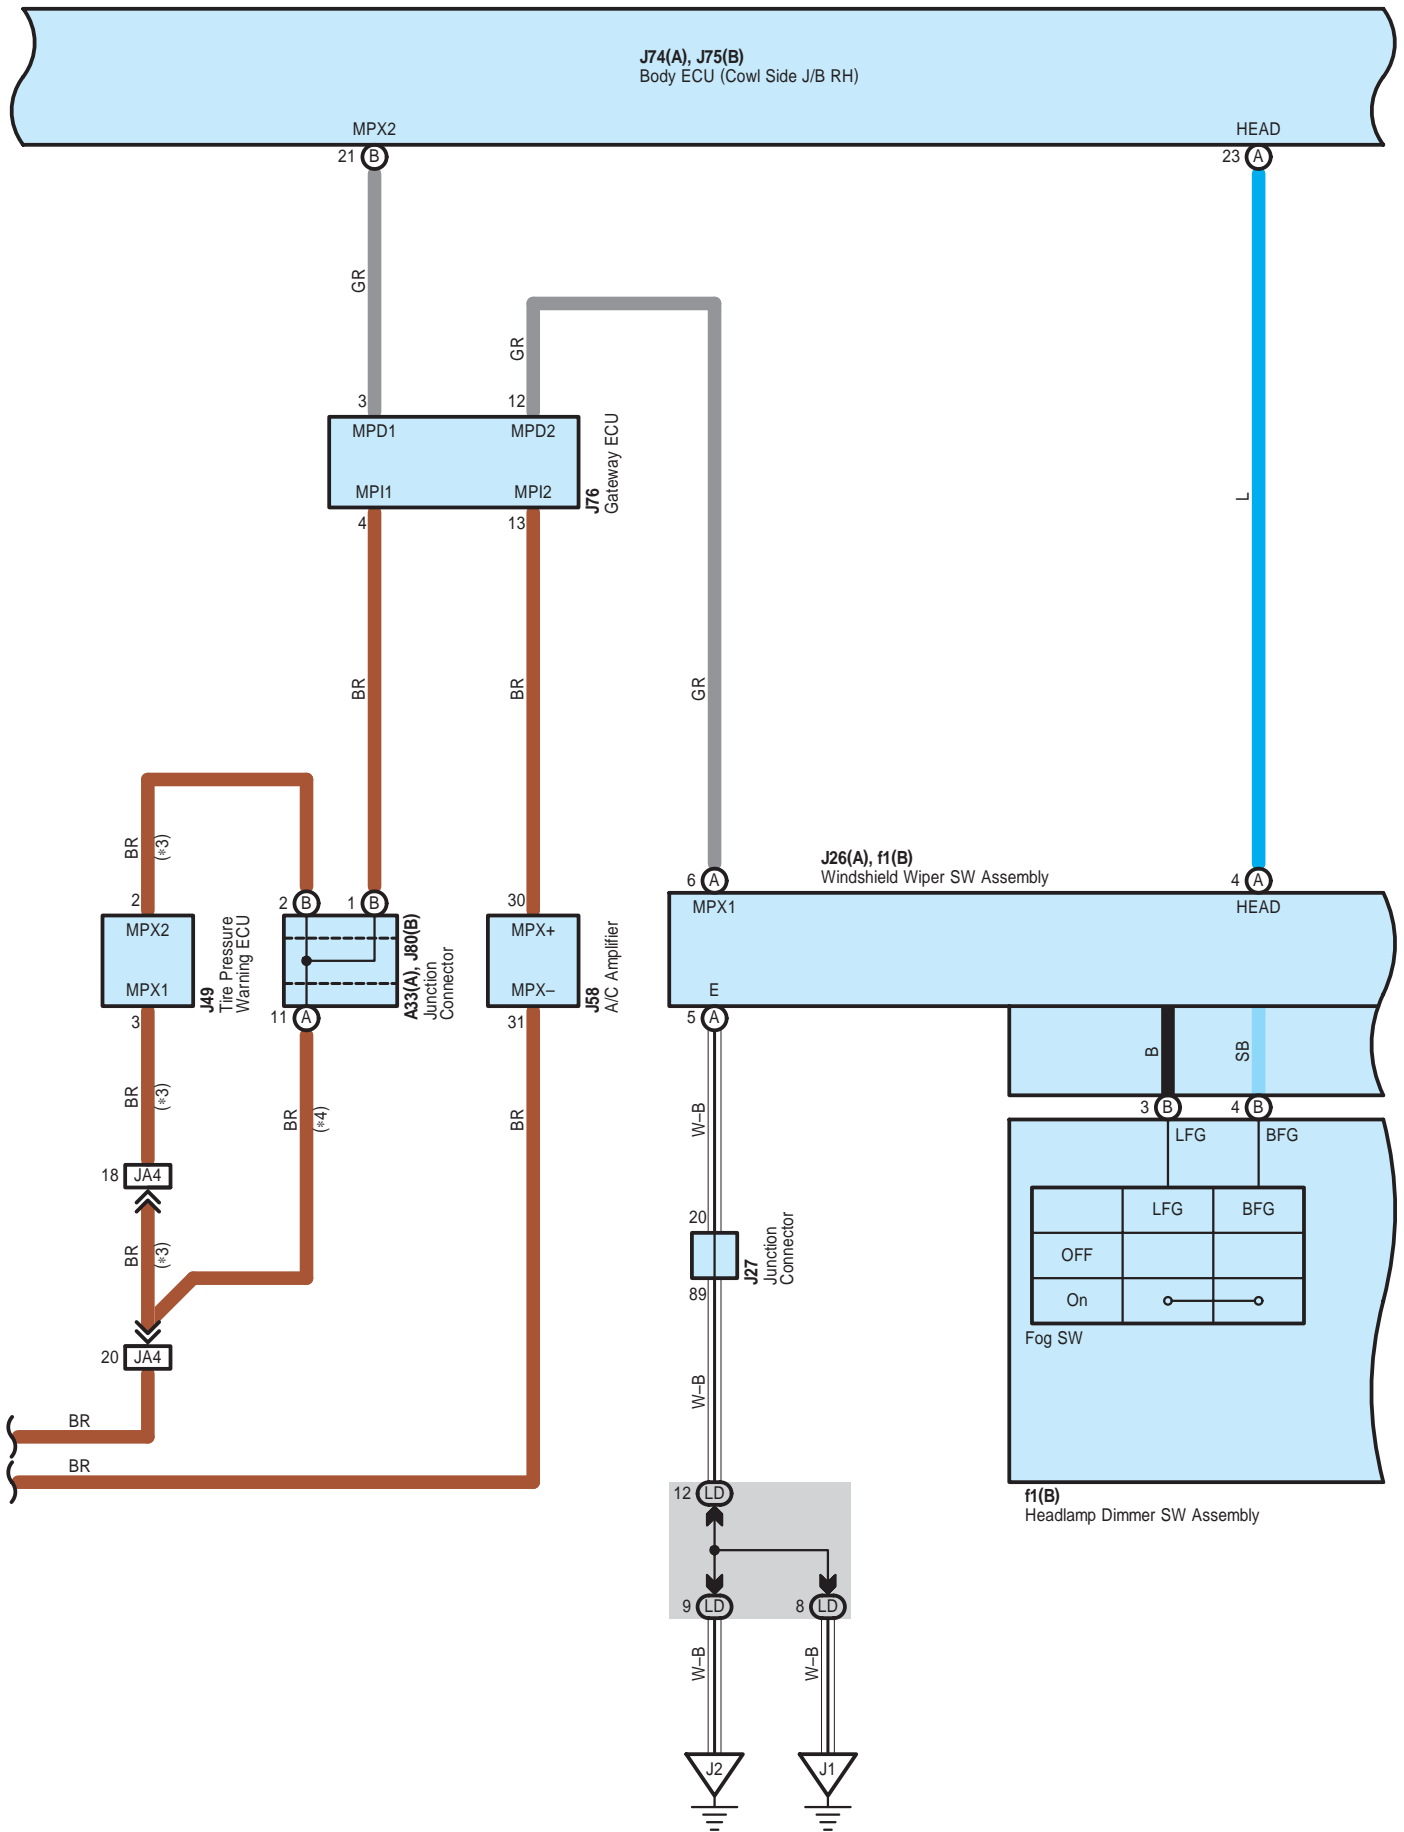

Front Fog Light

J74(A), J75(B)
Body ECU (Cowl Side J/B RH)

Front Fog Light

J74(A), J75(B)
Body ECU (Cowl Side J/B RH)

* 3 : w/ Tire Pressure Warning System
 * 4 : w/o Tire Pressure Warning System

Front Fog Light

 : **Parts Location**

Code	See Page	Code	See Page	Code	See Page	
A9	50 (2GR-FSE)	B13	55 (4GR-FSE)	J75	B 60	
	54 (4GR-FSE)	J10	B	58	J76 60	
A27	61	J26	A	58	J80	B 60
A29	A 61	J27	58	M7	62	
A30	A 61	J34	59	P24	A 63	
A33	A 61	J49	59	P25	B 63	
B1	51 (2GR-FSE)	J55	59	P33	63	
	55 (4GR-FSE)	J58	59	Q3	C 61	
B13	51 (2GR-FSE)	J74	A	60	f1	B 61

 : **Relay Blocks**

Code	See Page	Relay Blocks (Relay Block Location)
1	22	Engine Room R/B No.1 (Near the Battery)

 : **Junction Block and Wire Harness Connector**

Code	See Page	Junction Block and Wire Harness (Connector Location)
2F	27	Engine Room Main Wire and Engine Room J/B No.2 (Engine Compartment Left)
2G	27	Engine Room No.2 Wire and Engine Room J/B No.2 (Engine Compartment Left)
LA	35	Instrument Panel Wire and Cowl Side J/B LH (Cowl Side Left)
LD		
LL	36	Engine Room Main Wire and Cowl Side J/B LH (Cowl Side Left)
RA	41	Instrument Panel Wire and Cowl Side J/B RH (Cowl Side Right)
RD		
RJ	42	Floor No.1 Wire and Cowl Side J/B RH (Cowl Side Right)
RK	42	Engine Room Main Wire and Cowl Side J/B RH (Cowl Side Right)

 : **Ground Points**

Code	See Page	Ground Points Location
A2	68 (2GR-FSE)	Rear Side of the Left Fender Apron
	69 (4GR-FSE)	
B2	68 (2GR-FSE)	Front Side of the Left Fender Apron
	69 (4GR-FSE)	
J1	70	Left Kick Panel
J2	70	Left Side of the Shift Lever
J4	70	Right Kick Panel