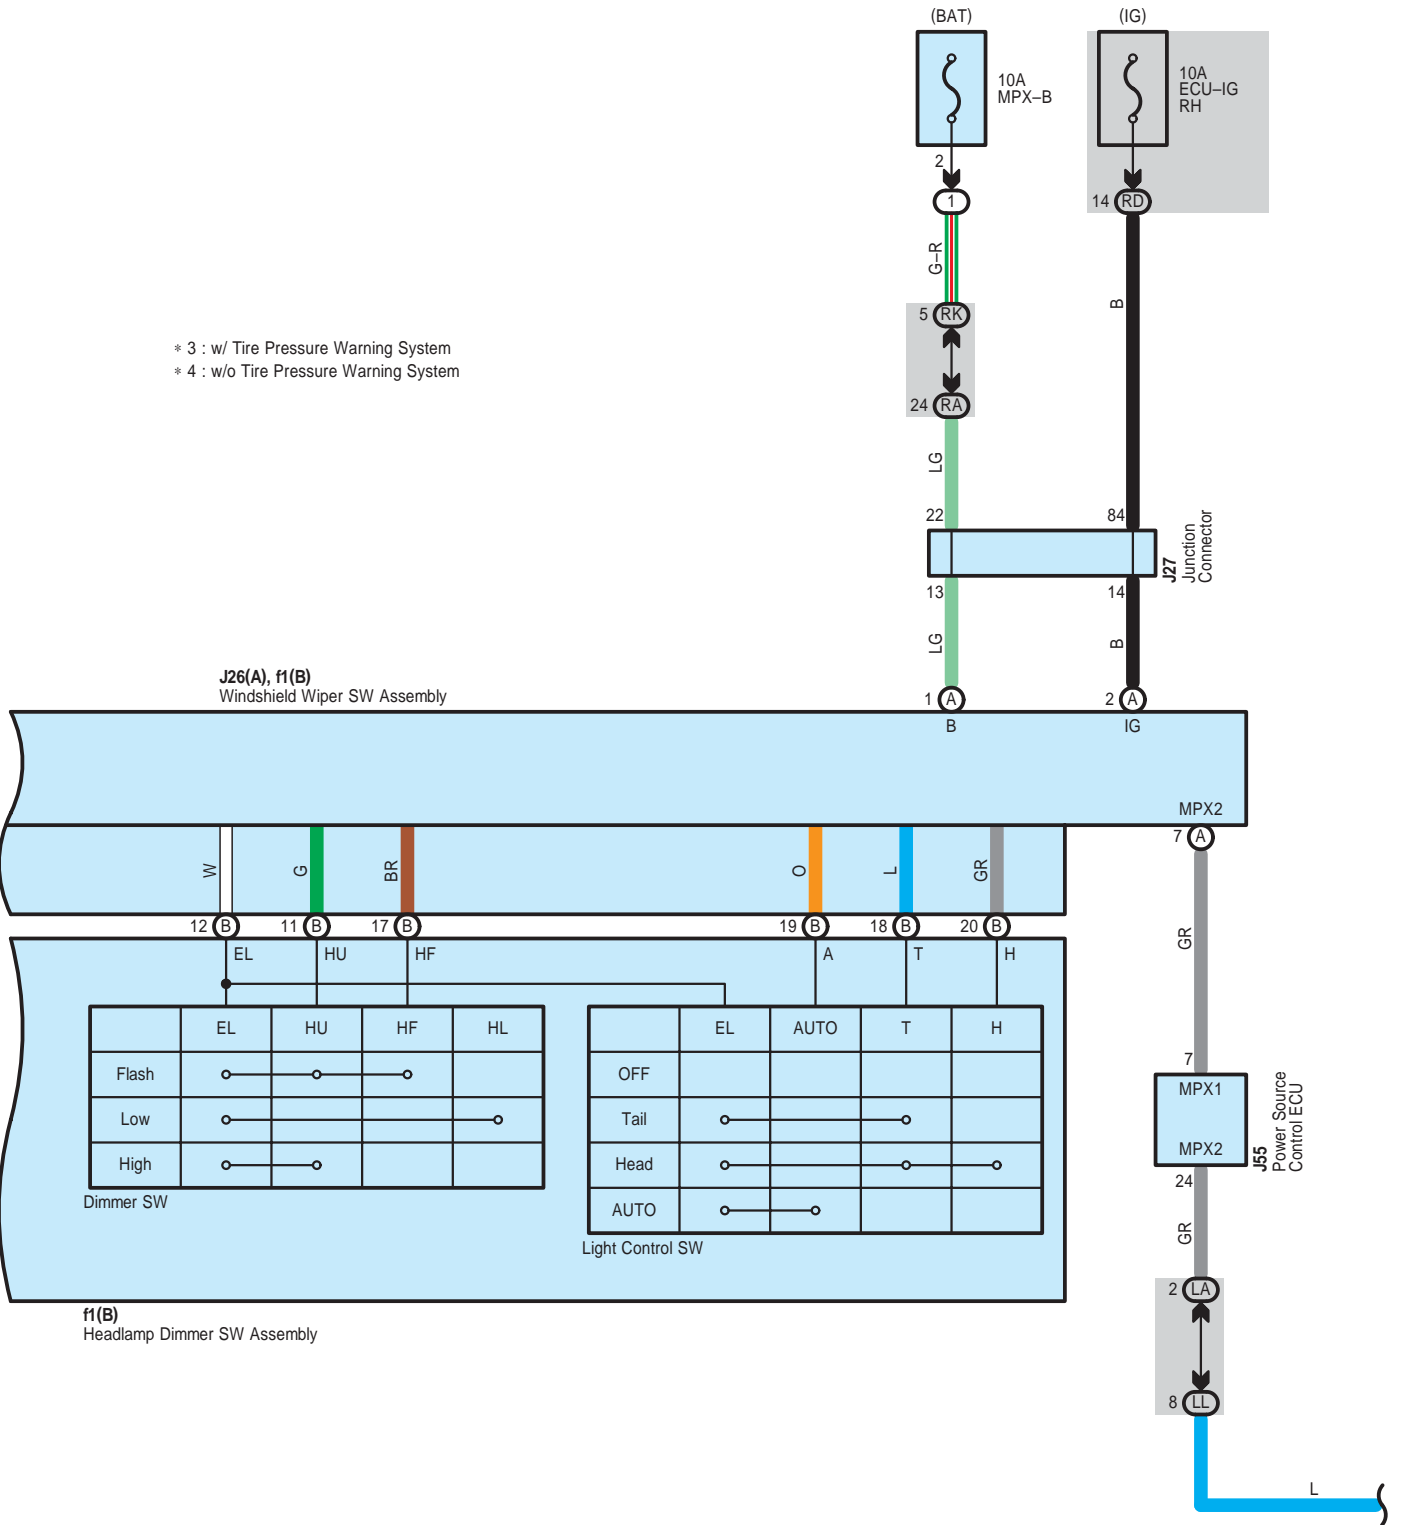

Front Fog Light

J74(A), J75(B)
Body ECU (Cowl Side J/B RH)

Front Fog Light

J74(A), J75(B)
Body ECU (Cowl Side J/B RH)

* 3 : w/ Tire Pressure Warning System
 * 4 : w/o Tire Pressure Warning System

Front Fog Light

 : **Parts Location**

Code	See Page	Code	See Page	Code	See Page	
A9	50 (2GR-FSE)	B13	55 (4GR-FSE)	J75	B 60	
	54 (4GR-FSE)	J10	B	58	J76 60	
A27	61	J26	A	58	J80	B 60
A29	A 61	J27	58	M7	62	
A30	A 61	J34	59	P24	A 63	
A33	A 61	J49	59	P25	B 63	
B1	51 (2GR-FSE)	J55	59	P33	63	
	55 (4GR-FSE)	J58	59	Q3	C 61	
B13	51 (2GR-FSE)	J74	A	60	f1	B 61

 : **Relay Blocks**

Code	See Page	Relay Blocks (Relay Block Location)
1	22	Engine Room R/B No.1 (Near the Battery)

 : **Junction Block and Wire Harness Connector**

Code	See Page	Junction Block and Wire Harness (Connector Location)
2F	27	Engine Room Main Wire and Engine Room J/B No.2 (Engine Compartment Left)
2G	27	Engine Room No.2 Wire and Engine Room J/B No.2 (Engine Compartment Left)
LA	35	Instrument Panel Wire and Cowl Side J/B LH (Cowl Side Left)
LD		
LL	36	Engine Room Main Wire and Cowl Side J/B LH (Cowl Side Left)
RA	41	Instrument Panel Wire and Cowl Side J/B RH (Cowl Side Right)
RD		
RJ	42	Floor No.1 Wire and Cowl Side J/B RH (Cowl Side Right)
RK	42	Engine Room Main Wire and Cowl Side J/B RH (Cowl Side Right)

 : **Ground Points**

Code	See Page	Ground Points Location
A2	68 (2GR-FSE)	Rear Side of the Left Fender Apron
	69 (4GR-FSE)	
B2	68 (2GR-FSE)	Front Side of the Left Fender Apron
	69 (4GR-FSE)	
J1	70	Left Kick Panel
J2	70	Left Side of the Shift Lever
J4	70	Right Kick Panel