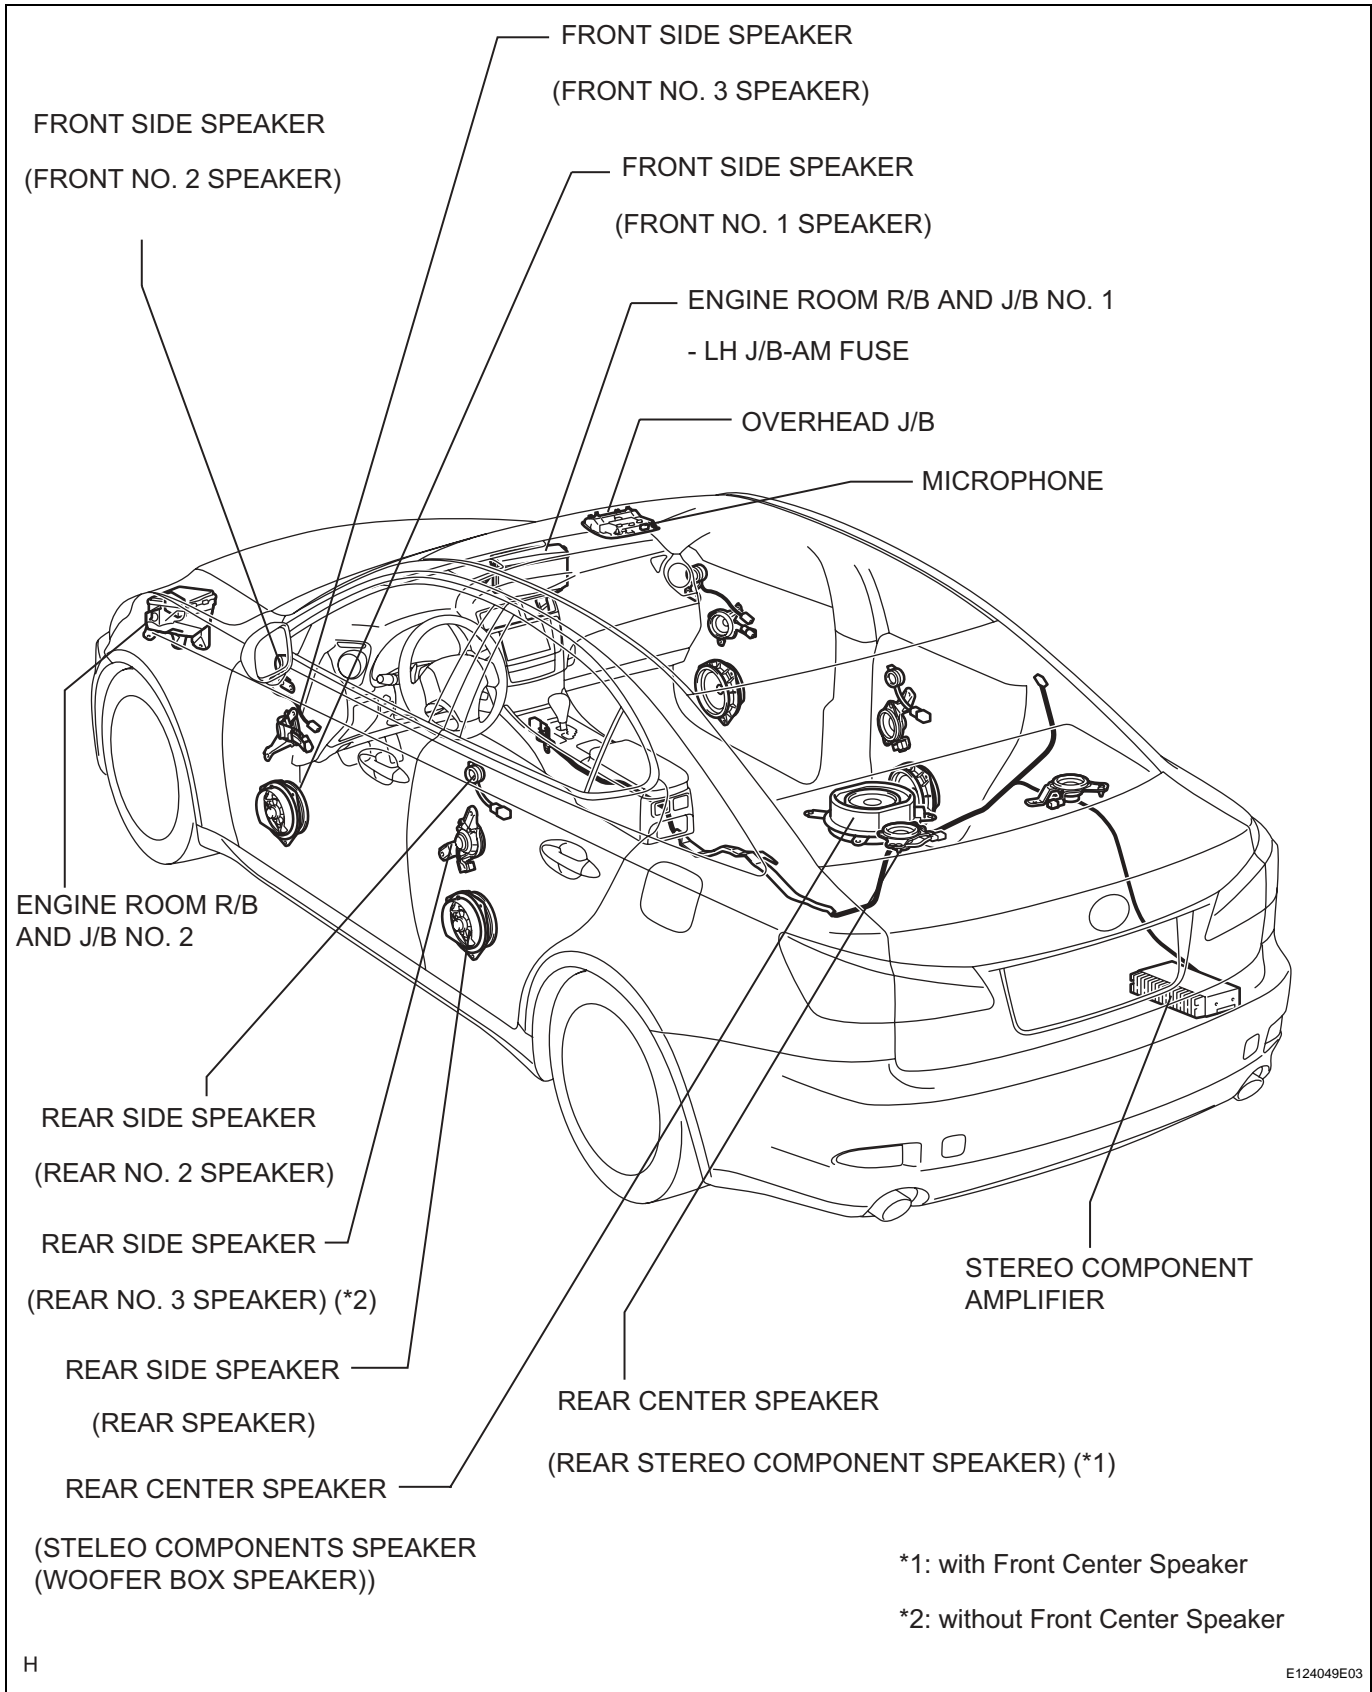

NAVIGATION SYSTEM

PRECAUTION

NOTICE:

If the negative (-) battery terminal is disconnected, initialize the following systems after the terminal is reconnected.

NS

System Name	See procedure
Power Window Control System	IN-46

PARTS LOCATION

NS

H