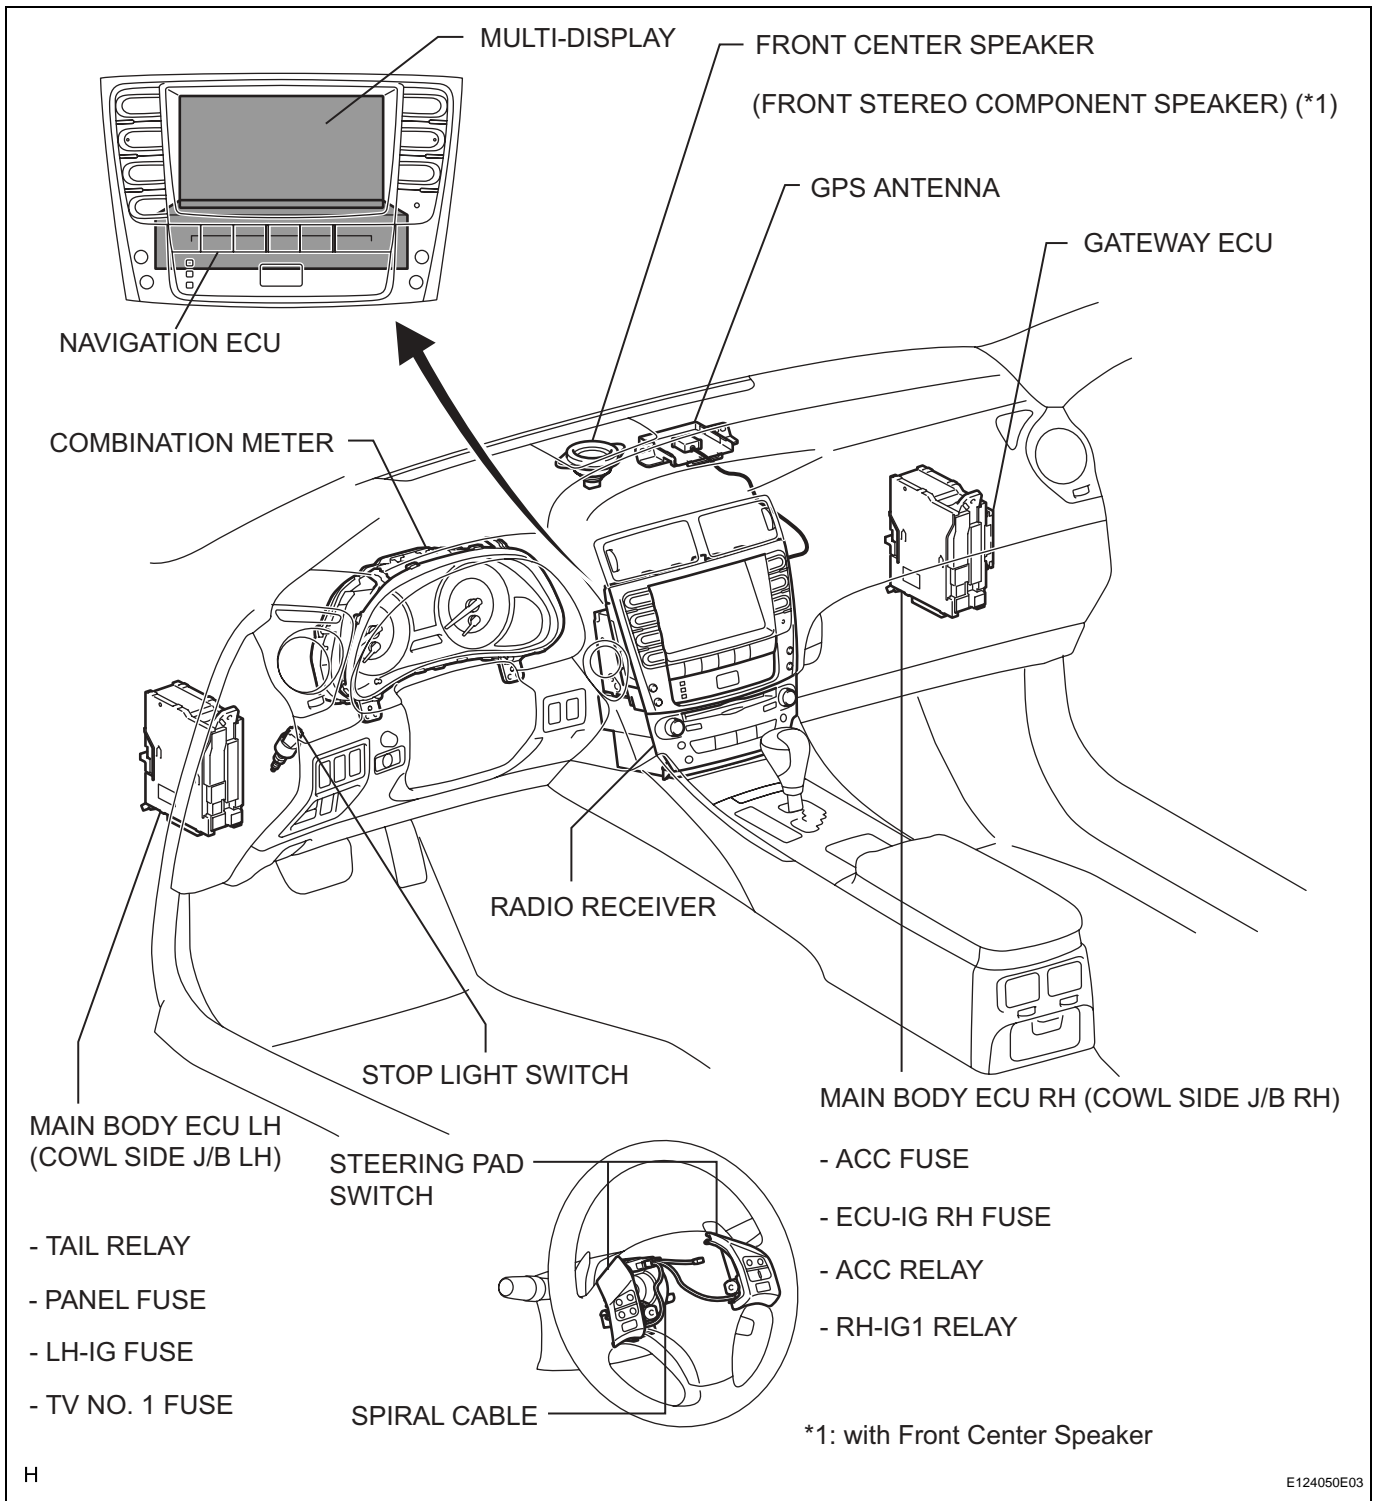

NAVIGATION SYSTEM

PRECAUTION

NOTICE:

If the negative (-) battery terminal is disconnected, initialize the following systems after the terminal is reconnected.

NS

System Name	See procedure
Power Window Control System	IN-46

PARTS LOCATION

NS

H