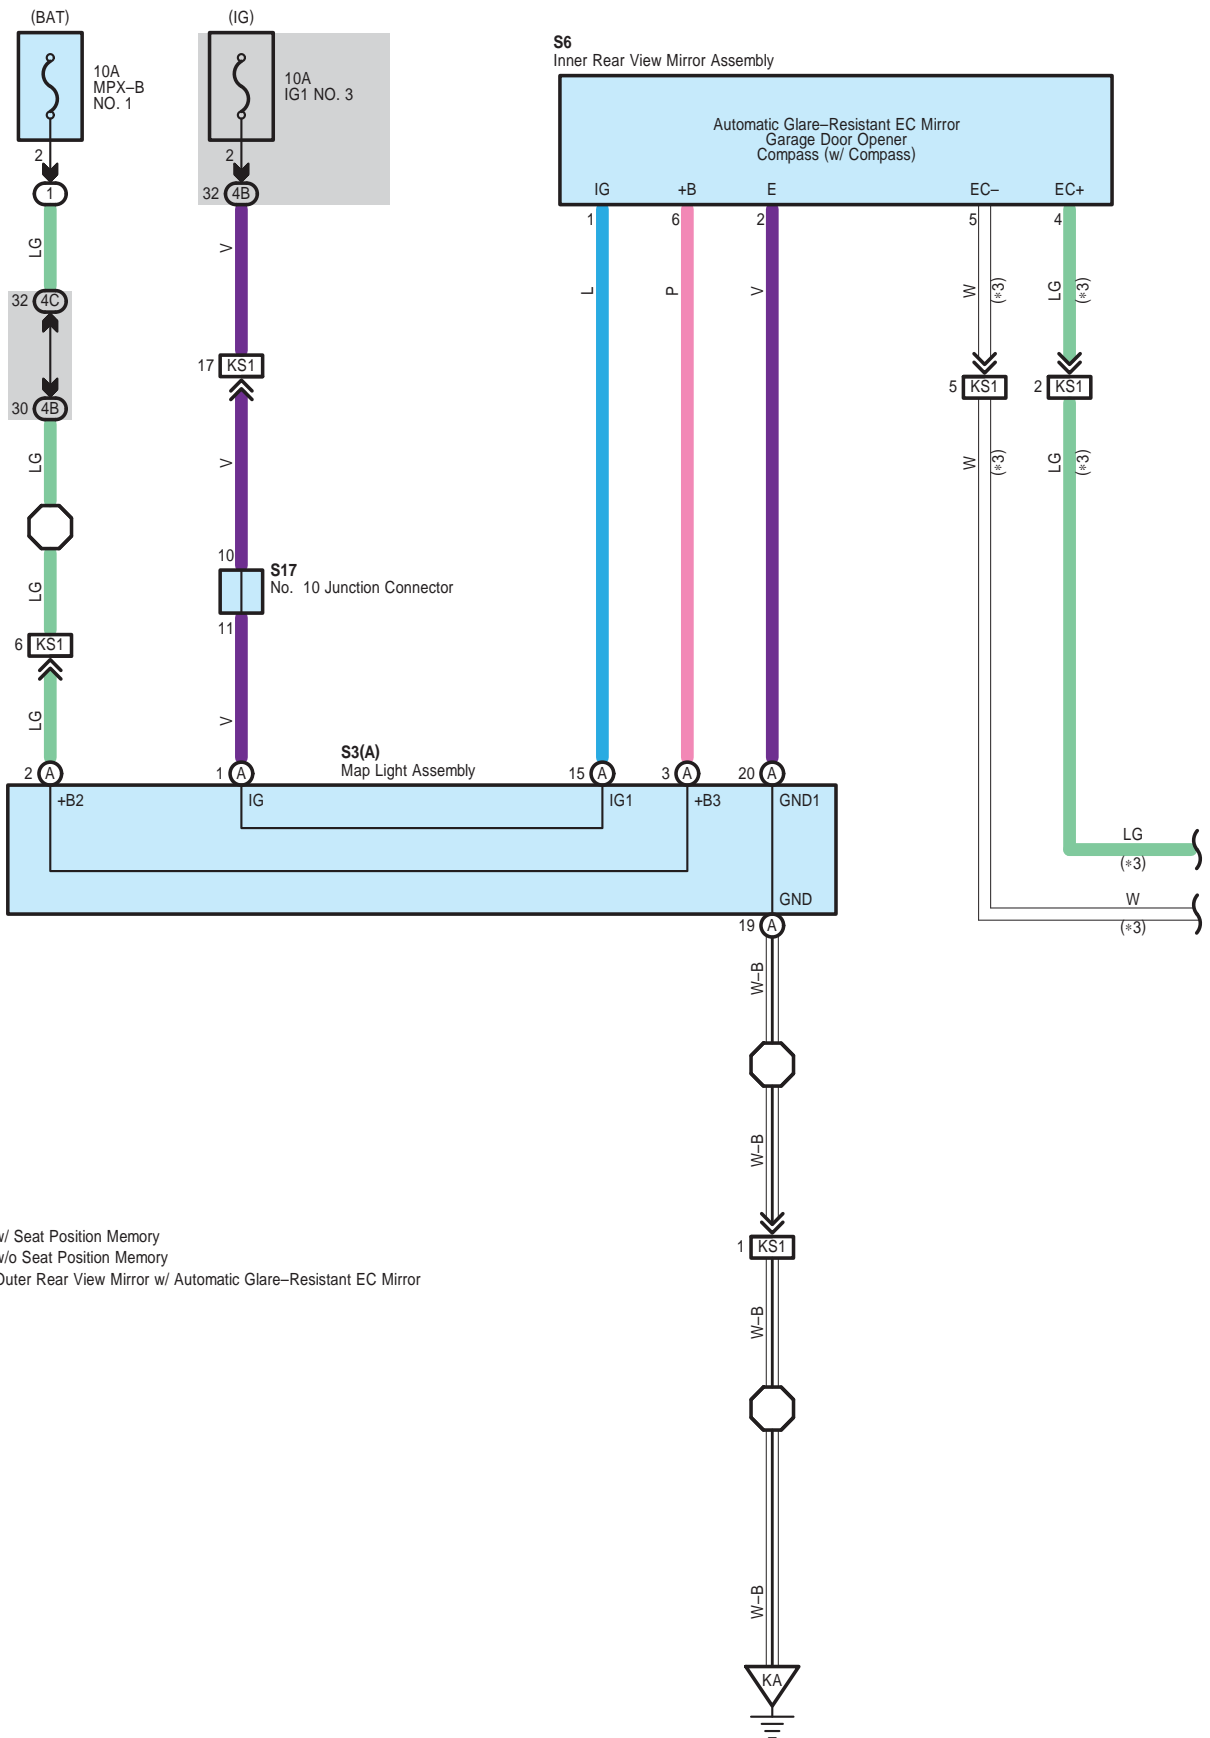

Automatic Glare-Resistant EC Mirror, Garage Door Opener

- \* 1 : w/ Seat Position Memory
- \* 2 : w/o Seat Position Memory
- \* 3 : Outer Rear View Mirror w/ Automatic Glare-Resistant EC Mirror