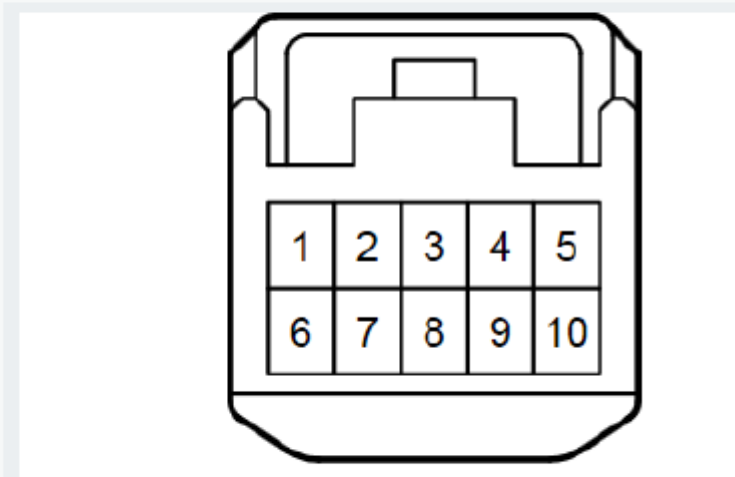

**[+] Connector List Body No. 1 Roof Wire**

Name	Inner Rear View Mirror Assembly
Code	S6
Part Number	90980-12368
Color	White
Spec	

**[+]Wire Harness Repair**

- All terminals
  - Select terminal
- 

Location System      Body Position of Parts  
Automatic Glare-Resistant EC Mirror  
Garage Door Opener