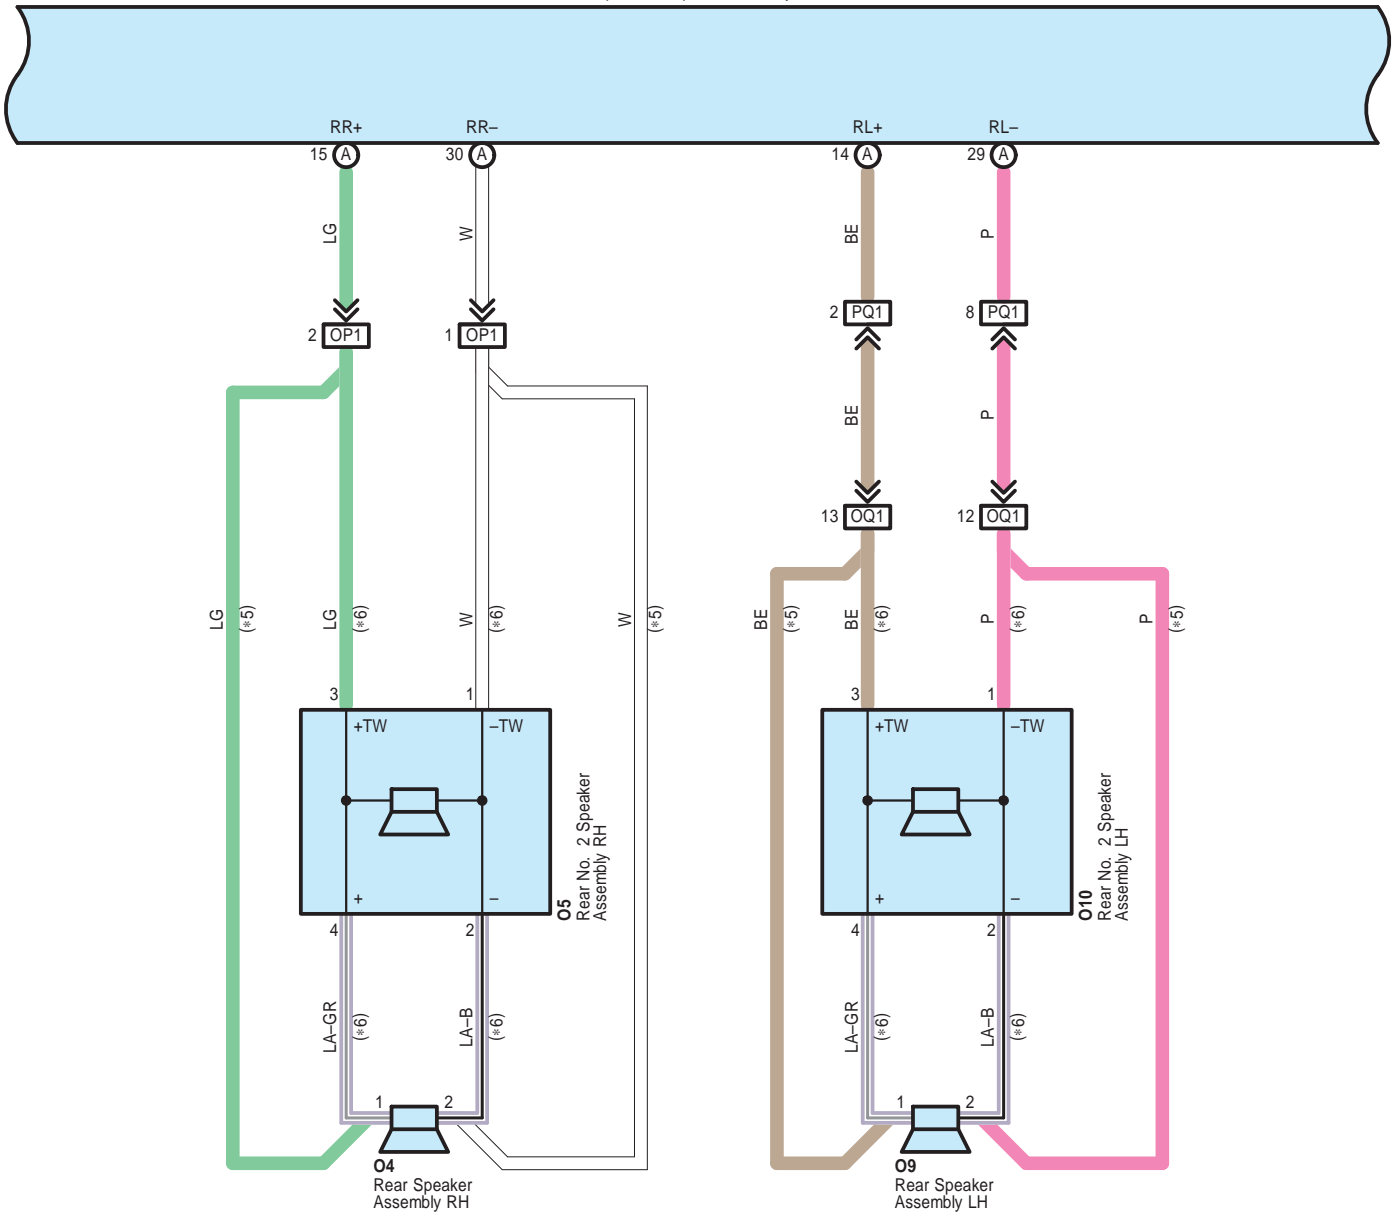

P23(A), P24(B), P36(C)
Stereo Component Amplifier Assembly

* 5 : 8 Speaker
* 6 : 15 Speaker