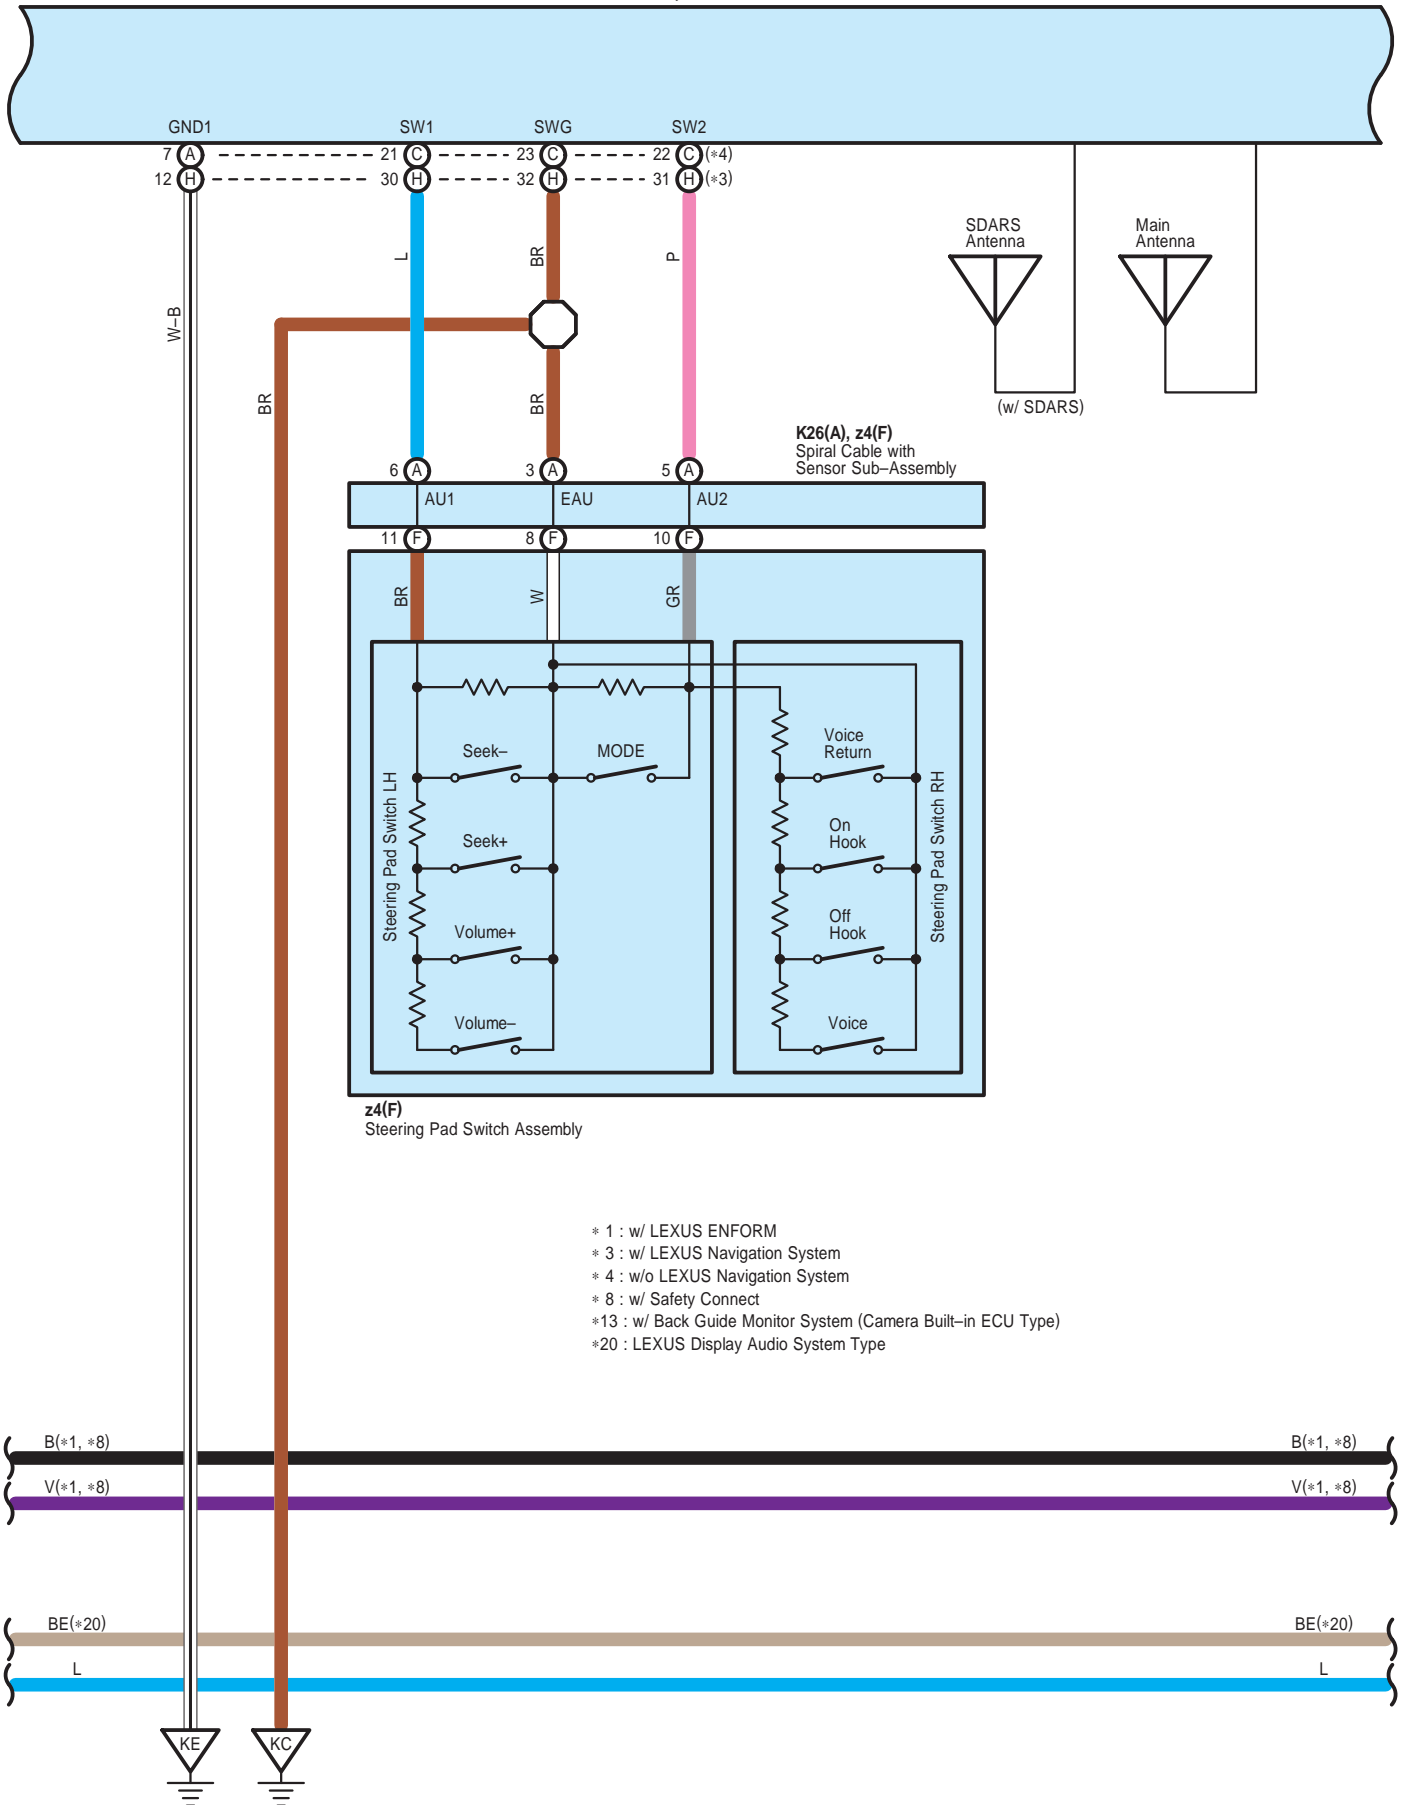

Audio System (Before Oct. 2016 Production), Back Guide Monitor System (Before Oct. 2016 Production), LEXUS Navigation System (Before Oct. 2016 Production), Rear View Monitor System

K58(H), K59(I), K60(J), K70(A), K71(B), K72(C), K73(D), K74(E),
K75(F), K120(G), K122(N), K125(L), K127(K), K133(M), K135(P), i1(O)
Radio Receiver Assembly

z4(F)
Steering Pad Switch Assembly

- 1 : w/ LEXUS ENFORM
- 3 : w/ LEXUS Navigation System
- 4 : w/o LEXUS Navigation System
- 8 : w/ Safety Connect
- *13 : w/ Back Guide Monitor System (Camera Built-in ECU Type)
- *20 : LEXUS Display Audio System Type