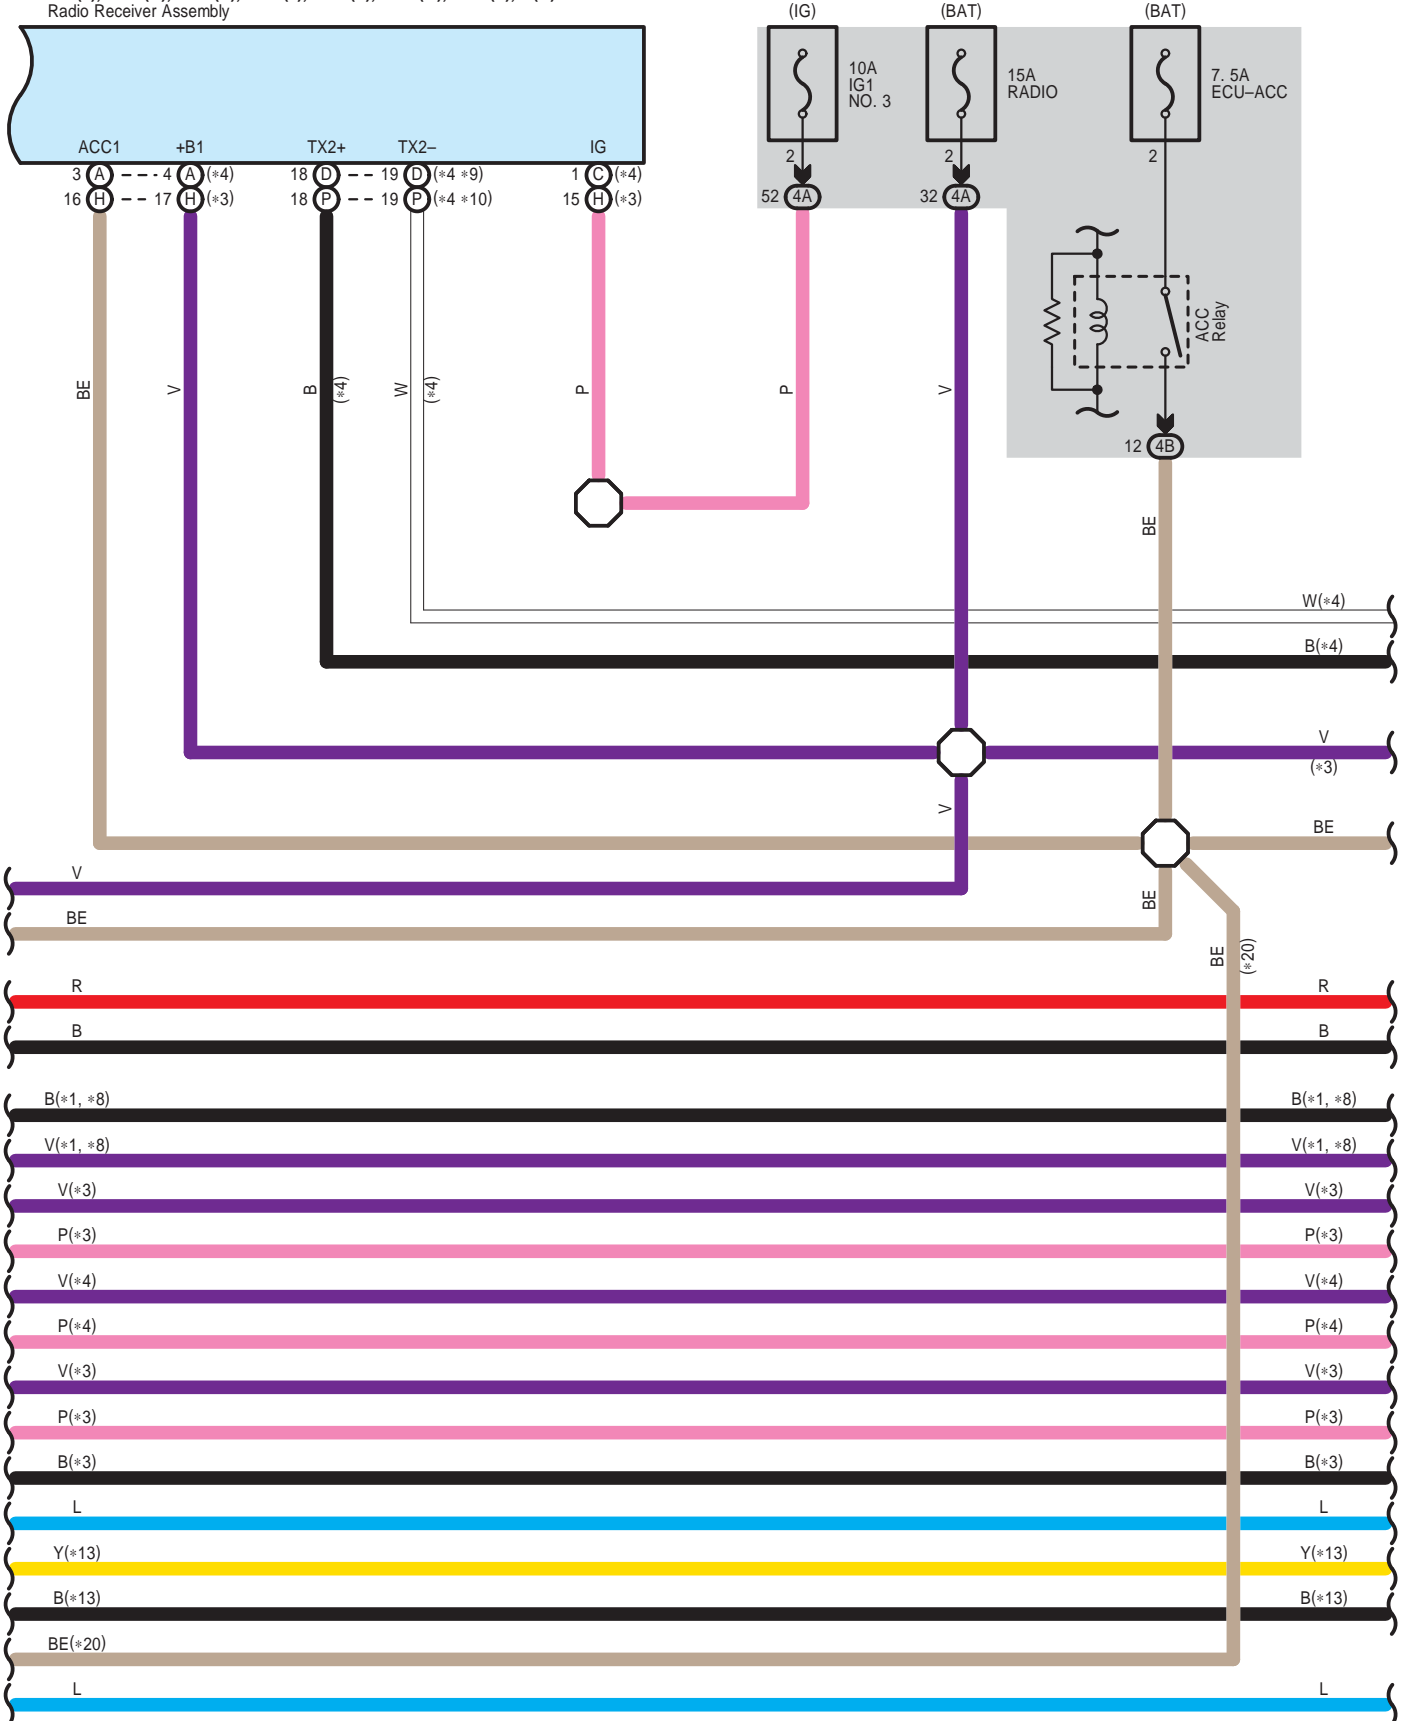

Audio System (Before Oct. 2016 Production), Back Guide Monitor System (Before Oct. 2016 Production), LEXUS Navigation System (Before Oct. 2016 Production), Rear View Monitor System

K58(H), K59(I), K60(J), K70(A), K71(B), K72(C), K73(D), K74(E),
K75(F), K120(G), K122(N), K125(L), K127(K), K133(M), K135(P), i1(O)
Radio Receiver Assembly