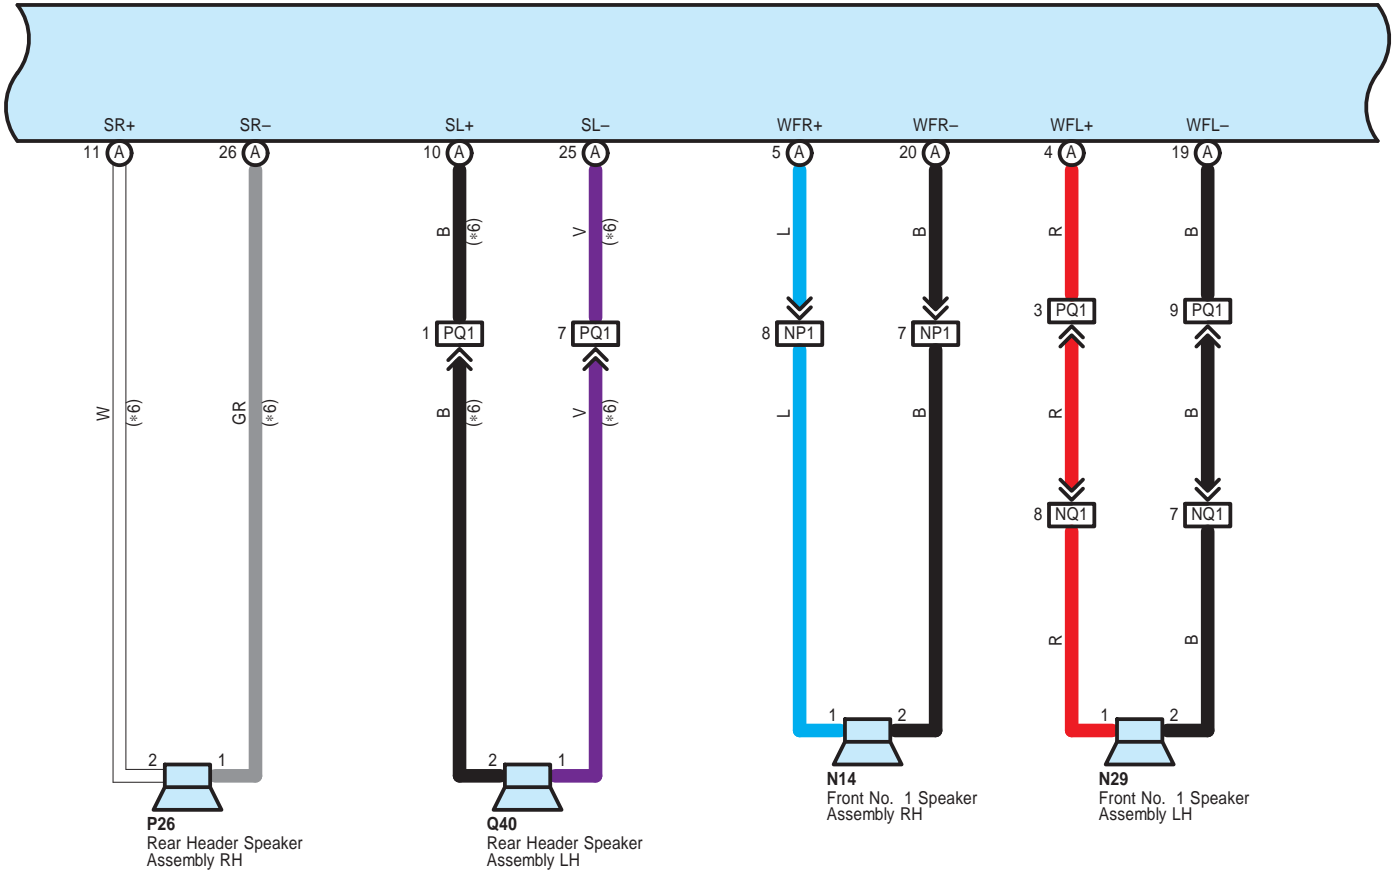

P23(A), P24(B), P36(C)
Stereo Component Amplifier Assembly

* 6 : 15 Speaker