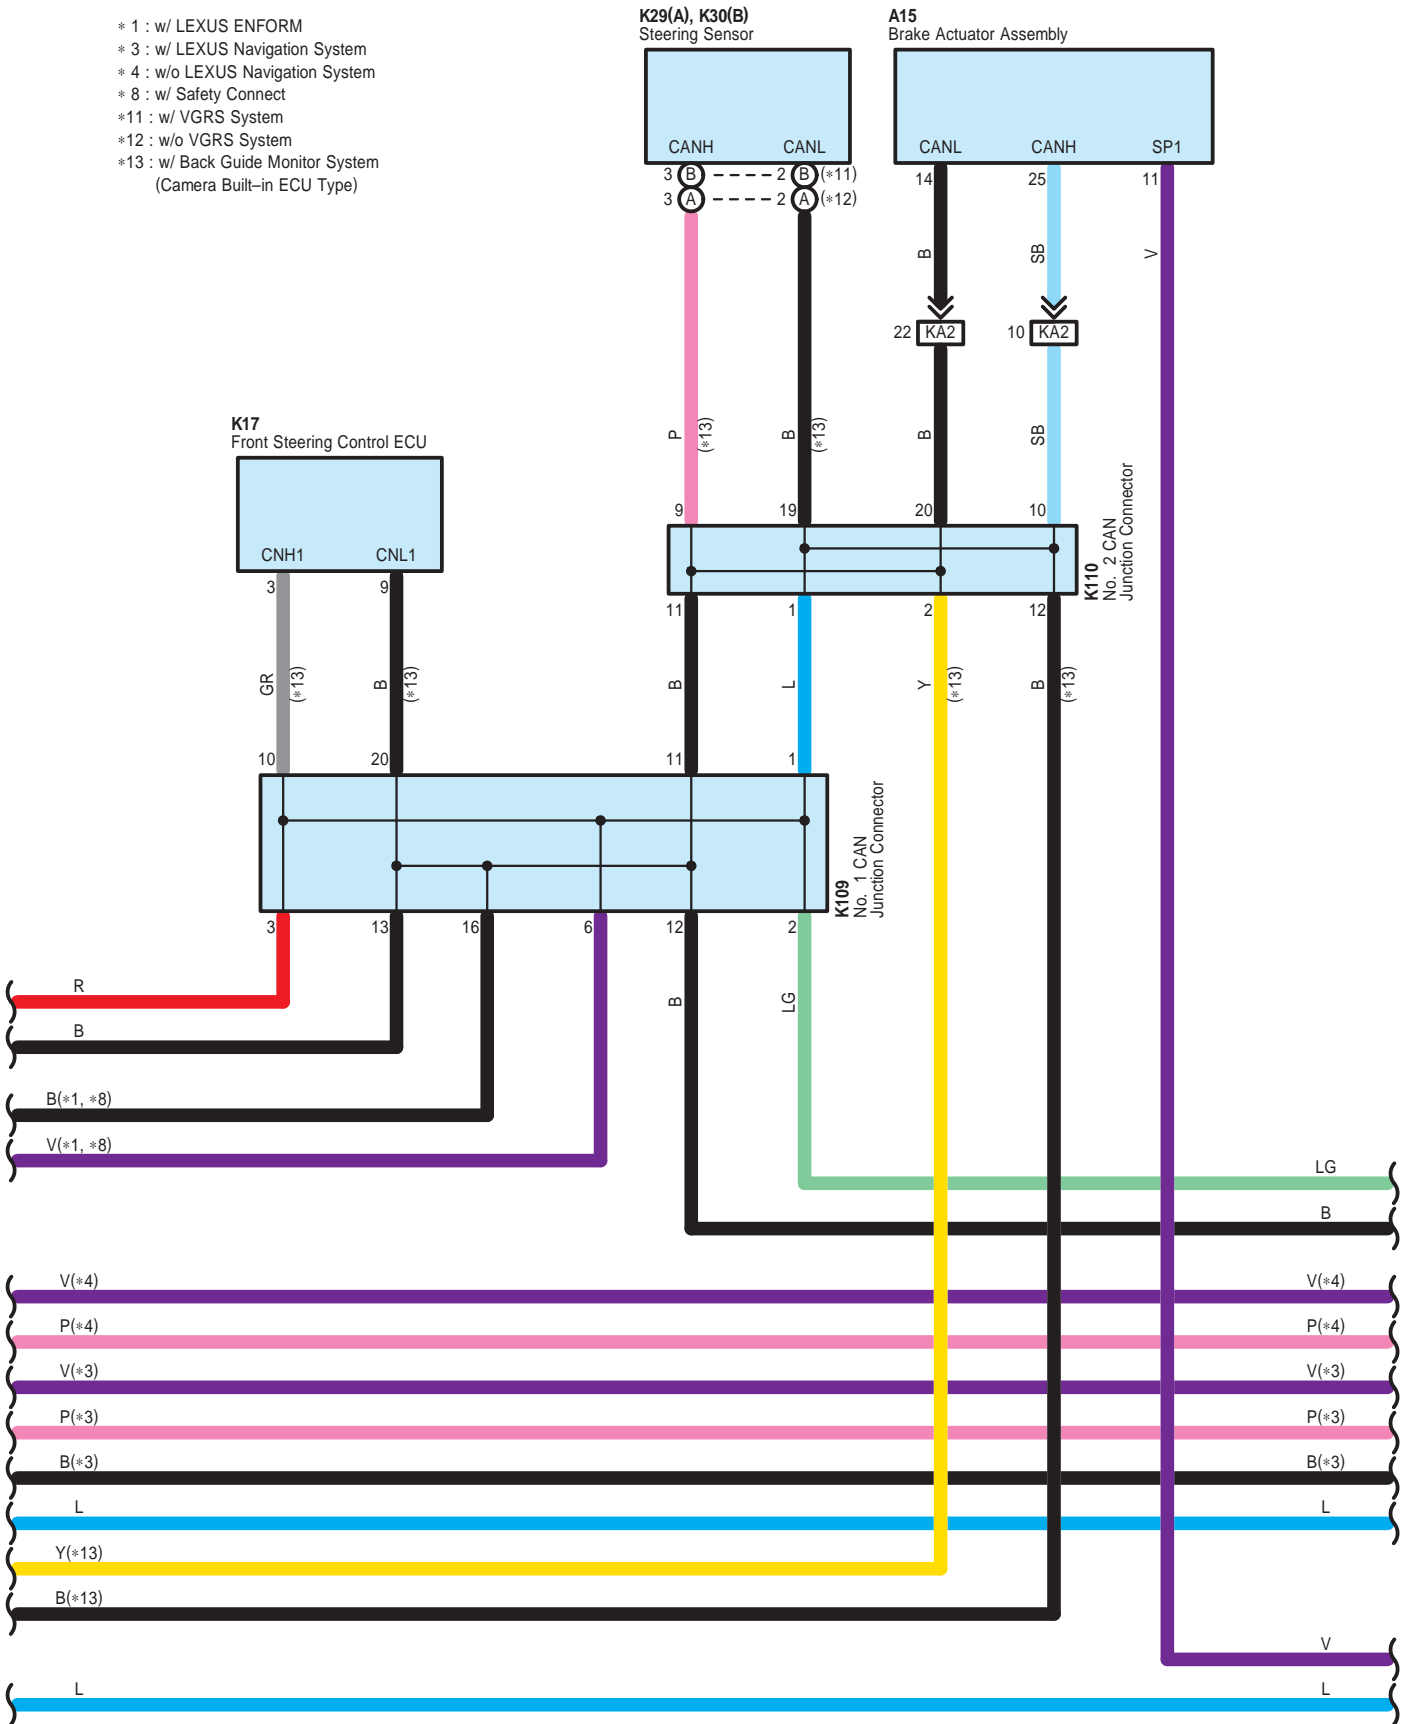

Audio System (Before Oct. 2016 Production), Back Guide Monitor System (Before Oct. 2016 Production), LEXUS Navigation System (Before Oct. 2016 Production), Rear View Monitor System

- 1 : w/ LEXUS ENFORM
- 3 : w/ LEXUS Navigation System
- 4 : w/o LEXUS Navigation System
- 8 : w/ Safety Connect
- 11 : w/ VGRS System
- 12 : w/o VGRS System
- 13 : w/ Back Guide Monitor System
  (Camera Built-in ECU Type)