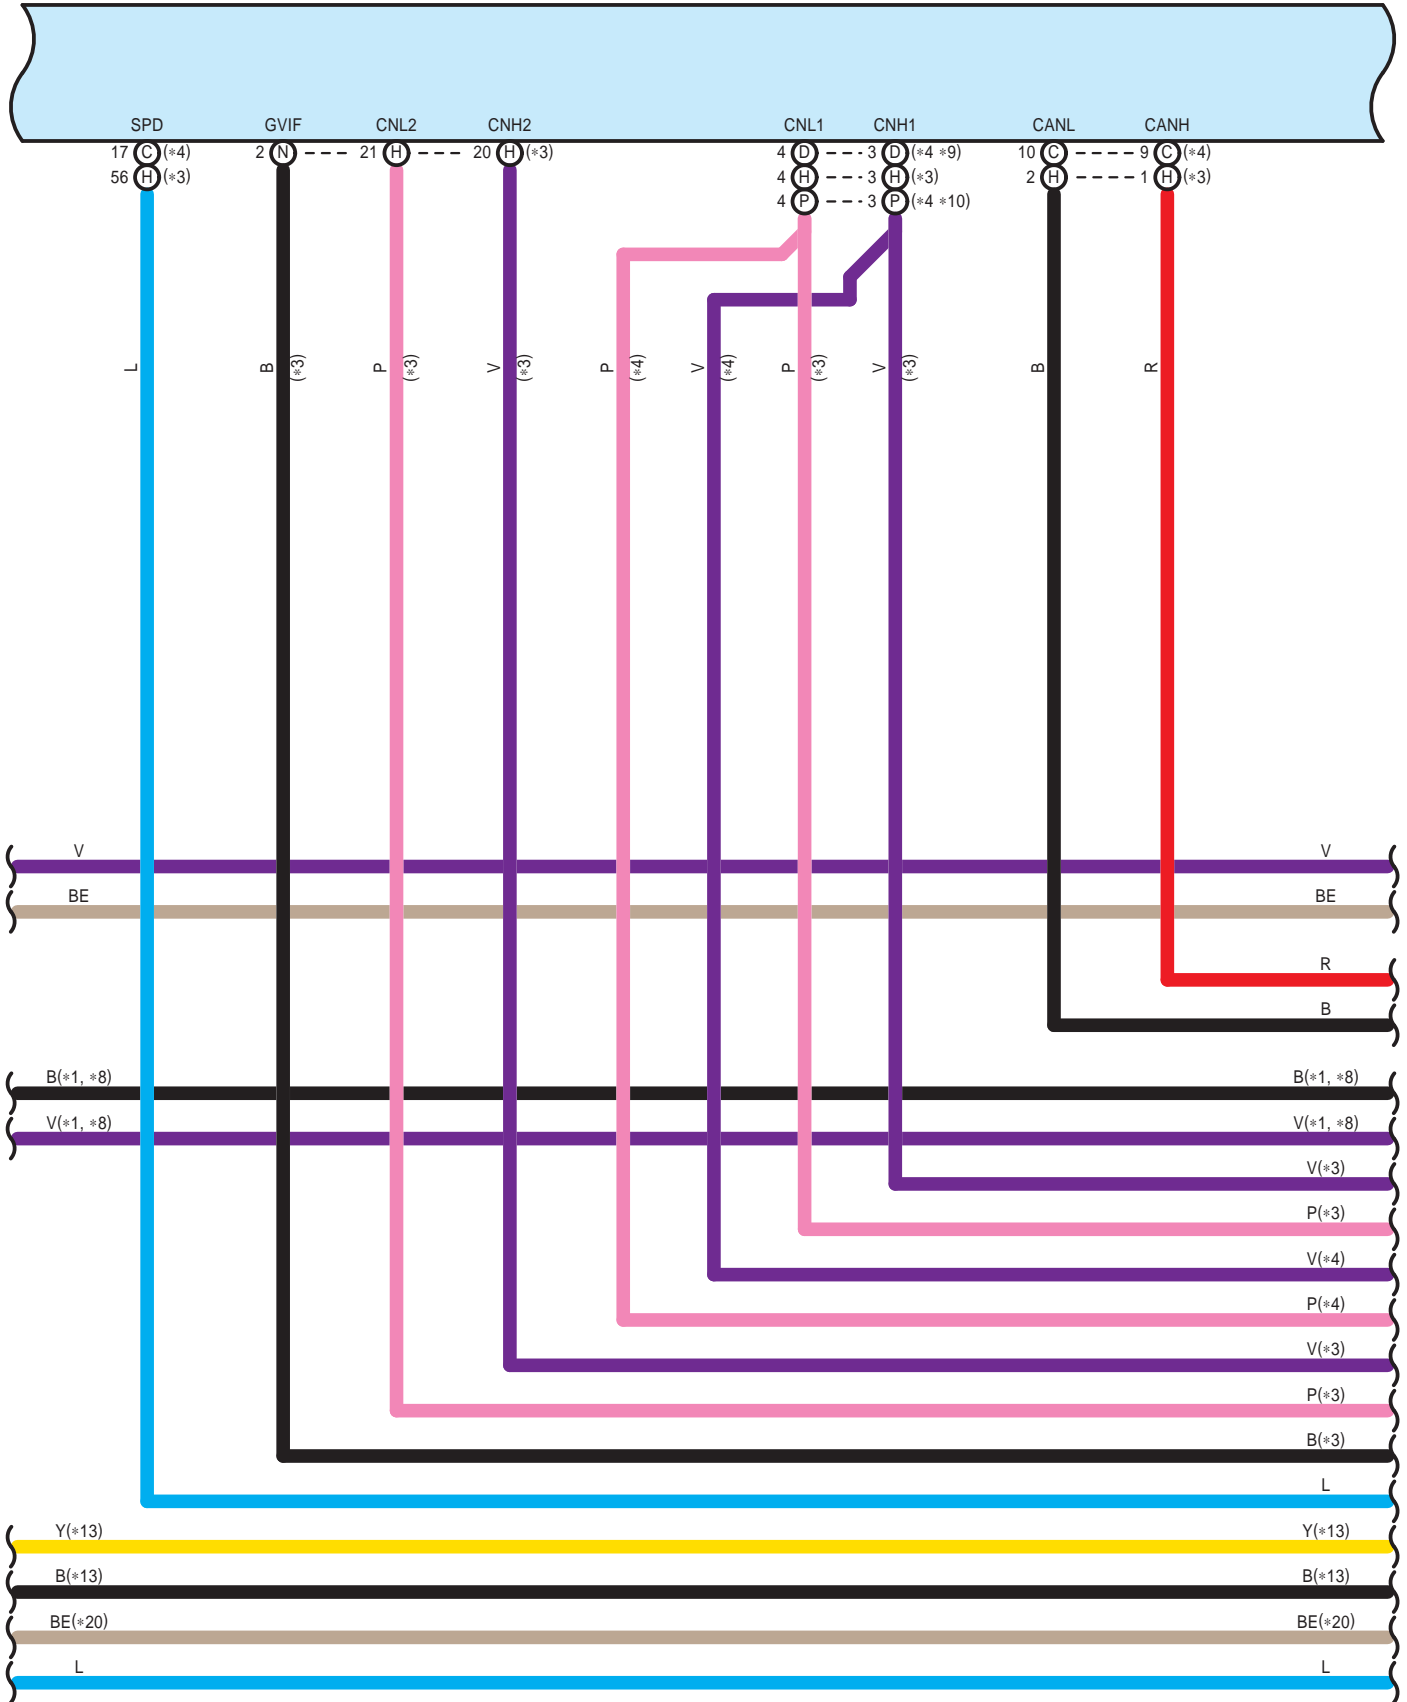

Audio System (Before Oct. 2016 Production), Back Guide Monitor System (Before Oct. 2016 Production), LEXUS Navigation System (Before Oct. 2016 Production), Rear View Monitor System

K58(H), K59(I), K60(J), K70(A), K71(B), K72(C), K73(D), K74(E),
K75(F), K120(G), K122(N), K125(L), K127(K), K133(M), K135(P), i(O)
Radio Receiver Assembly