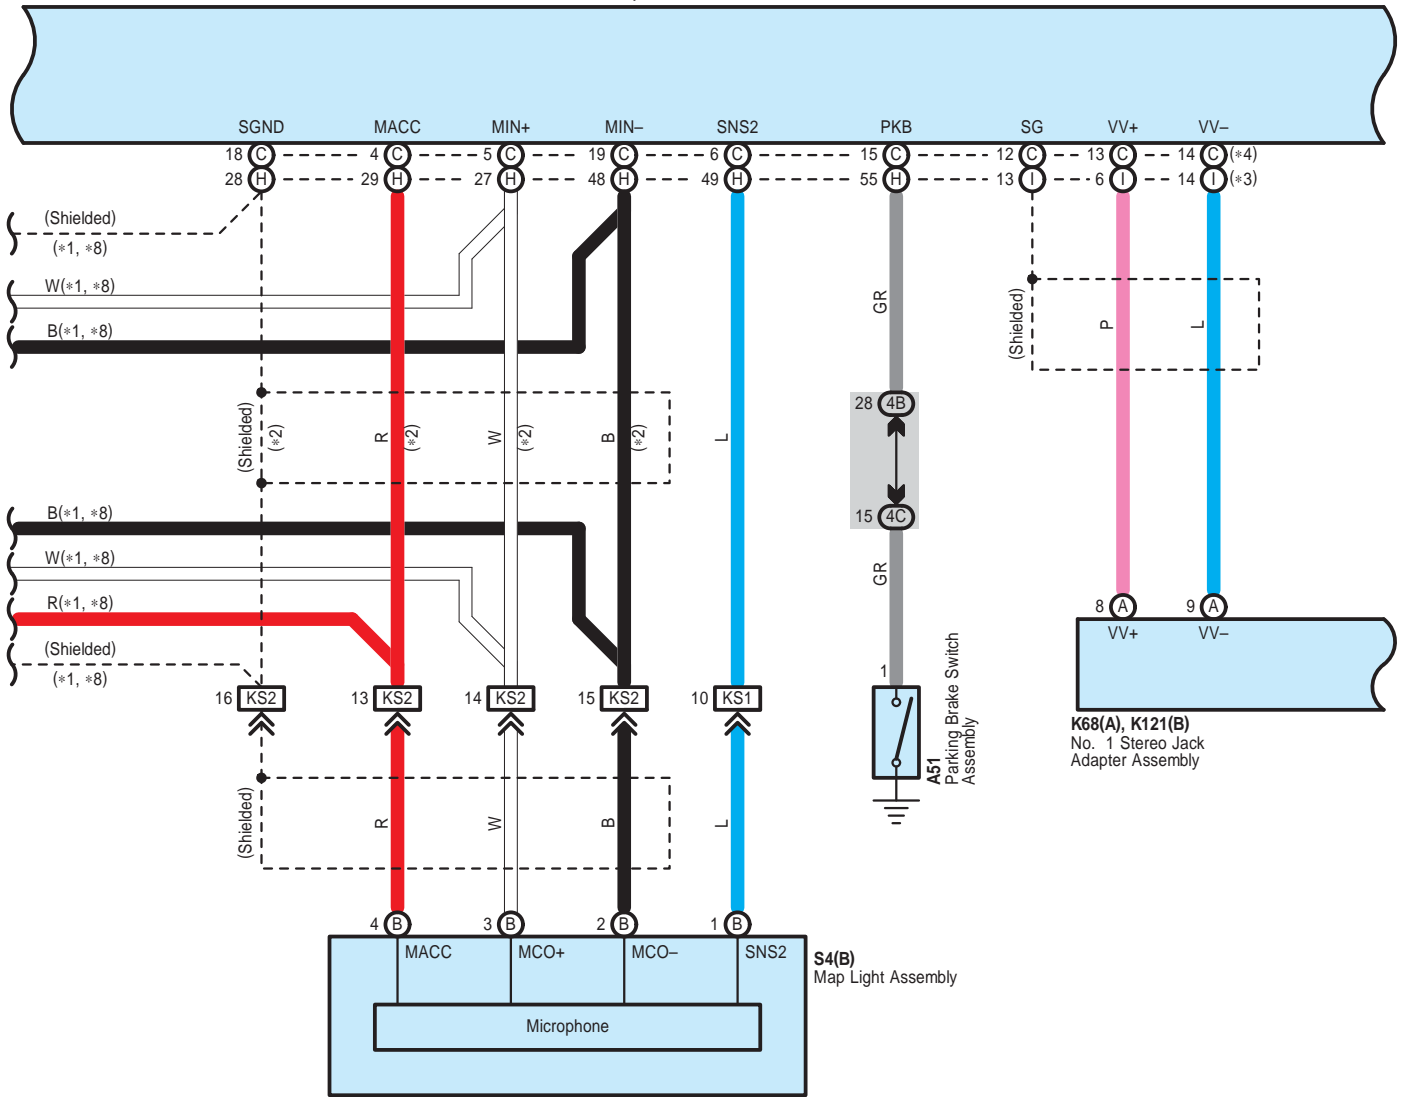

K58(H), K59(I), K60(J), K70(A), K71(B), K72(C), K73(D), K74(E),
K75(F), K120(G), K122(N), K125(L), K127(K), K133(M), K135(P), i1(O)
Radio Receiver Assembly