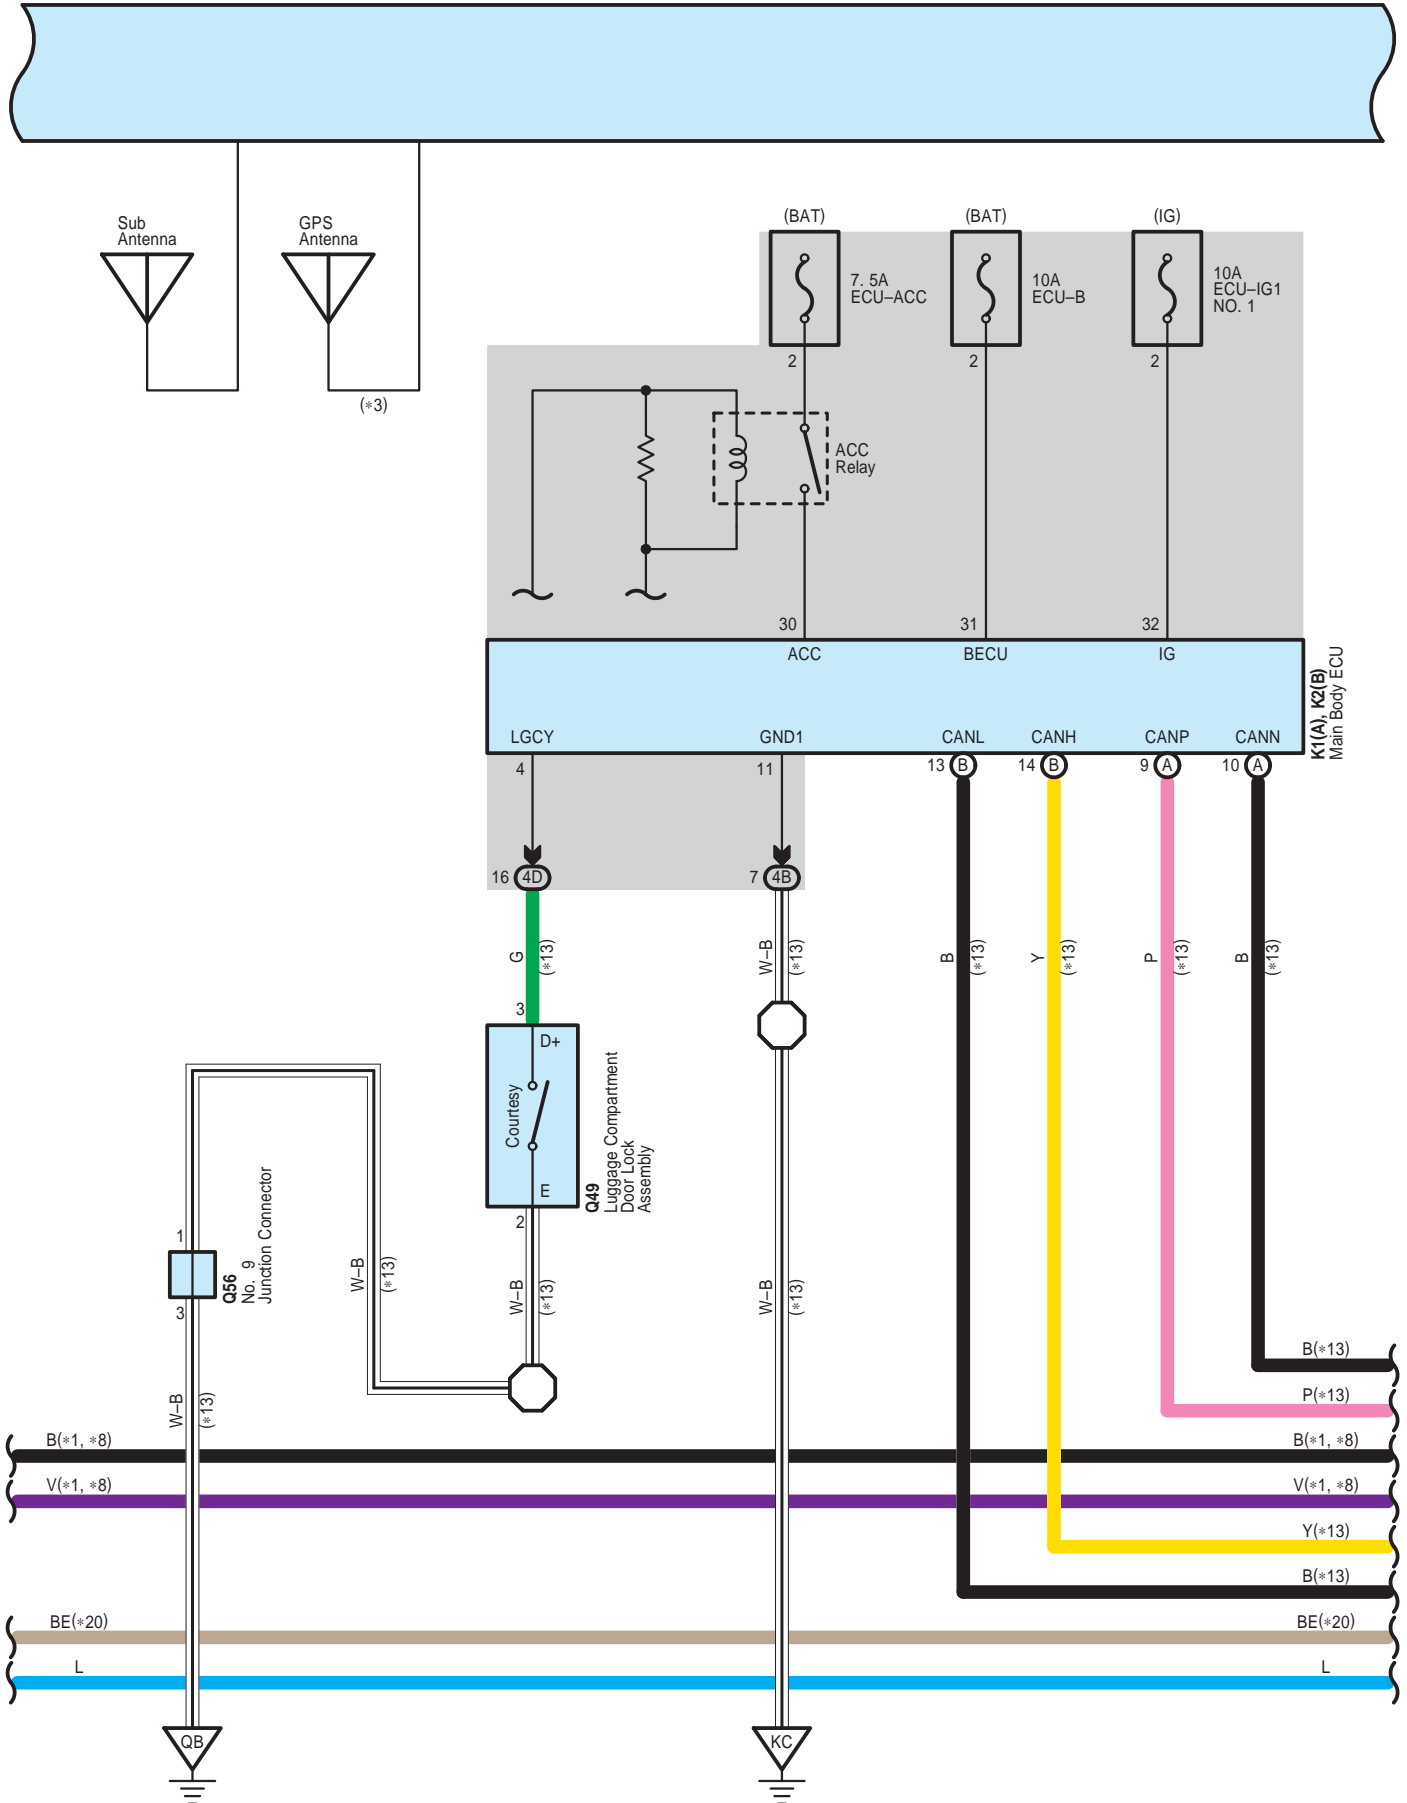

K58(H), K59(I), K60(J), K70(A), K71(B), K72(C), K73(D), K74(E),
K75(F), K120(G), K122(N), K125(L), K127(K), K133(M), K135(P), i1(O)
Radio Receiver Assembly