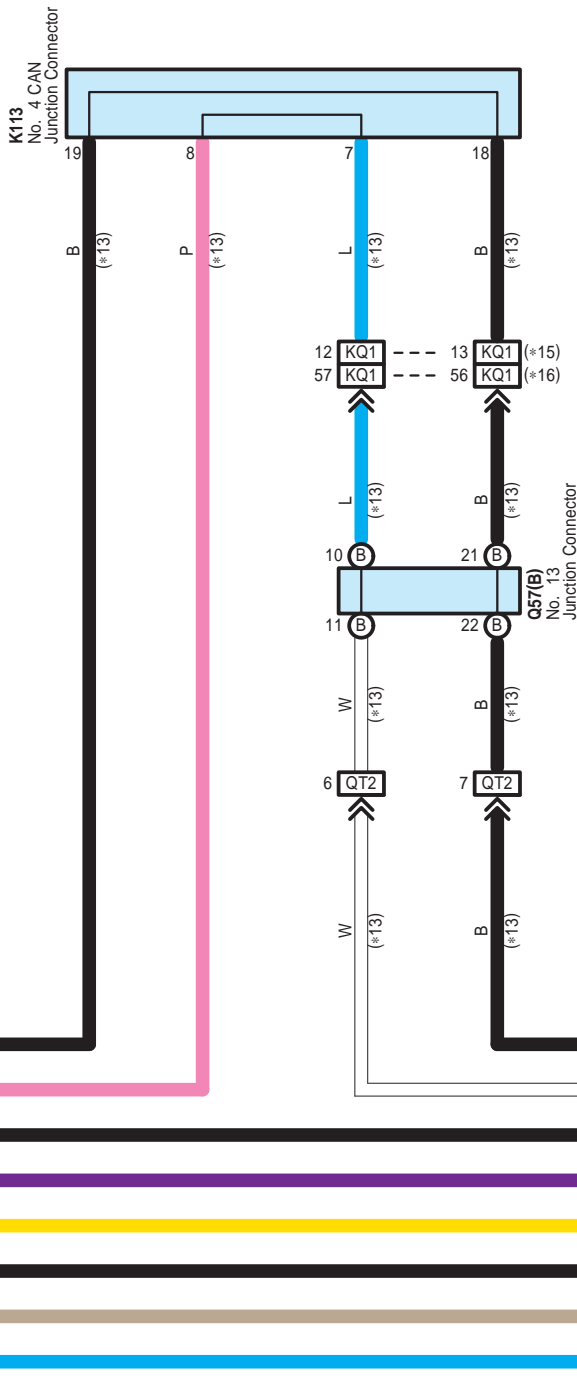

K58(H), K59(I), K60(J), K70(A), K71(B), K72(C), K73(D), K74(E),
K75(F), K120(G), K122(N), K125(L), K127(K), K133(M), K135(P), if(O)
Radio Receiver Assembly

- 1 : w/ LEXUS ENFORM
- 8 : w/ Safety Connect
- *13 : w/ Back Guide Monitor System (Camera Built-in ECU Type)
- *15 : Before Aug. 2015 Production
- *16 : From Aug. 2015 Production
- *17 : 2GR-FSE, 4GR-FSE
- *18 : 8AR-FTS
- *20 : LEXUS Display Audio System Type