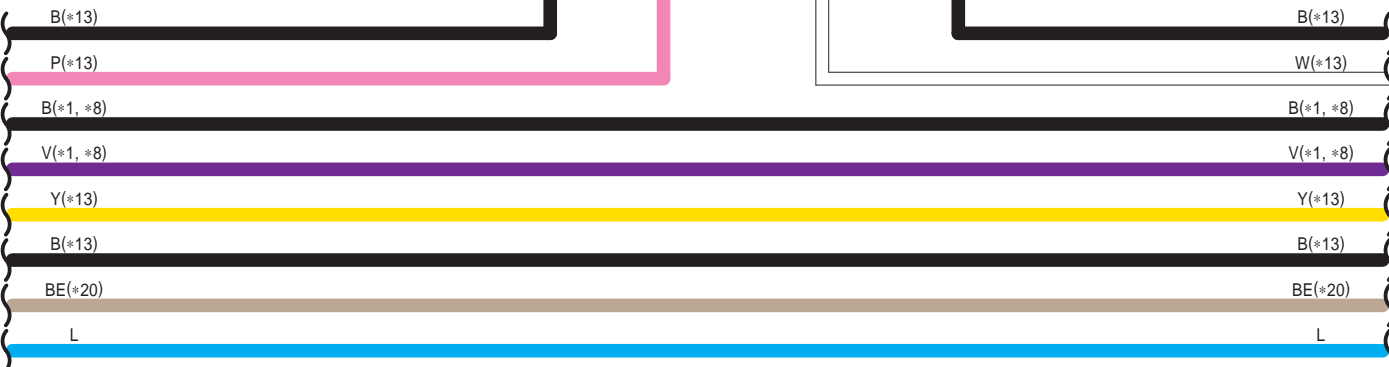

K58(H), K59(I), K60(J), K70(A), K71(B), K72(C), K73(D), K74(E),
K75(F), K120(G), K122(N), K125(L), K127(K), K133(M), K135(P), if(O)
Radio Receiver Assembly

- 1 : w/ LEXUS ENFORM
- 8 : w/ Safety Connect
- *13 : w/ Back Guide Monitor System (Camera Built-in ECU Type)
- *15 : Before Aug. 2015 Production
- *16 : From Aug. 2015 Production
- *17 : 2GR-FSE, 4GR-FSE
- *18 : 8AR-FTS
- *20 : LEXUS Display Audio System Type