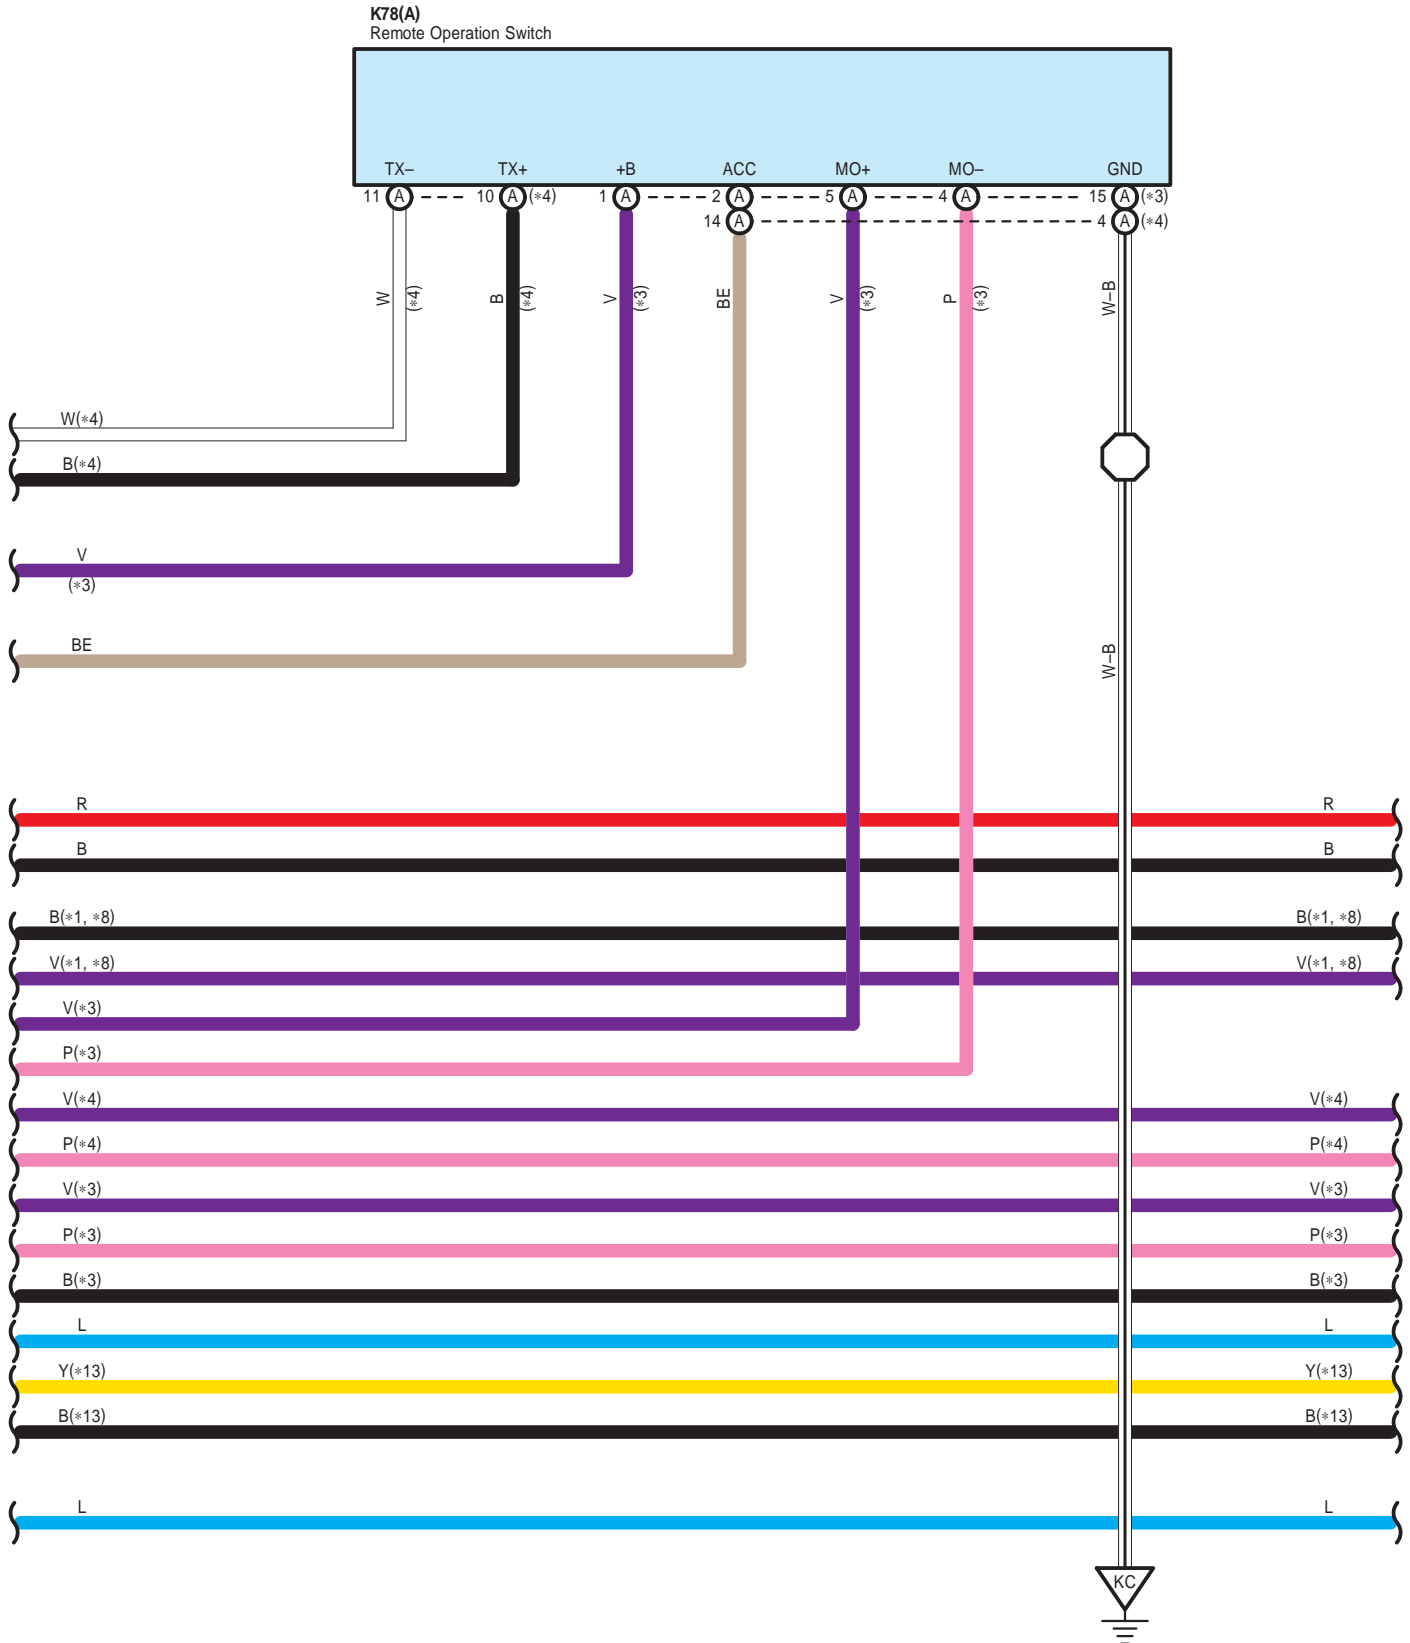

Audio System (Before Oct. 2016 Production), Back Guide Monitor System (Before Oct. 2016 Production), LEXUS Navigation System (Before Oct. 2016 Production), Rear View Monitor System

- 1 : w/ LEXUS ENFORM
- 3 : w/ LEXUS Navigation System
- 4 : w/o LEXUS Navigation System
- 8 : w/ Safety Connect
- 9 : Before Jun. 2014 Production

- 10 : From Jun. 2014 Production
- 13 : w/ Back Guide Monitor System (Camera Built-in ECU Type)
- 20 : LEXUS Display Audio System Type