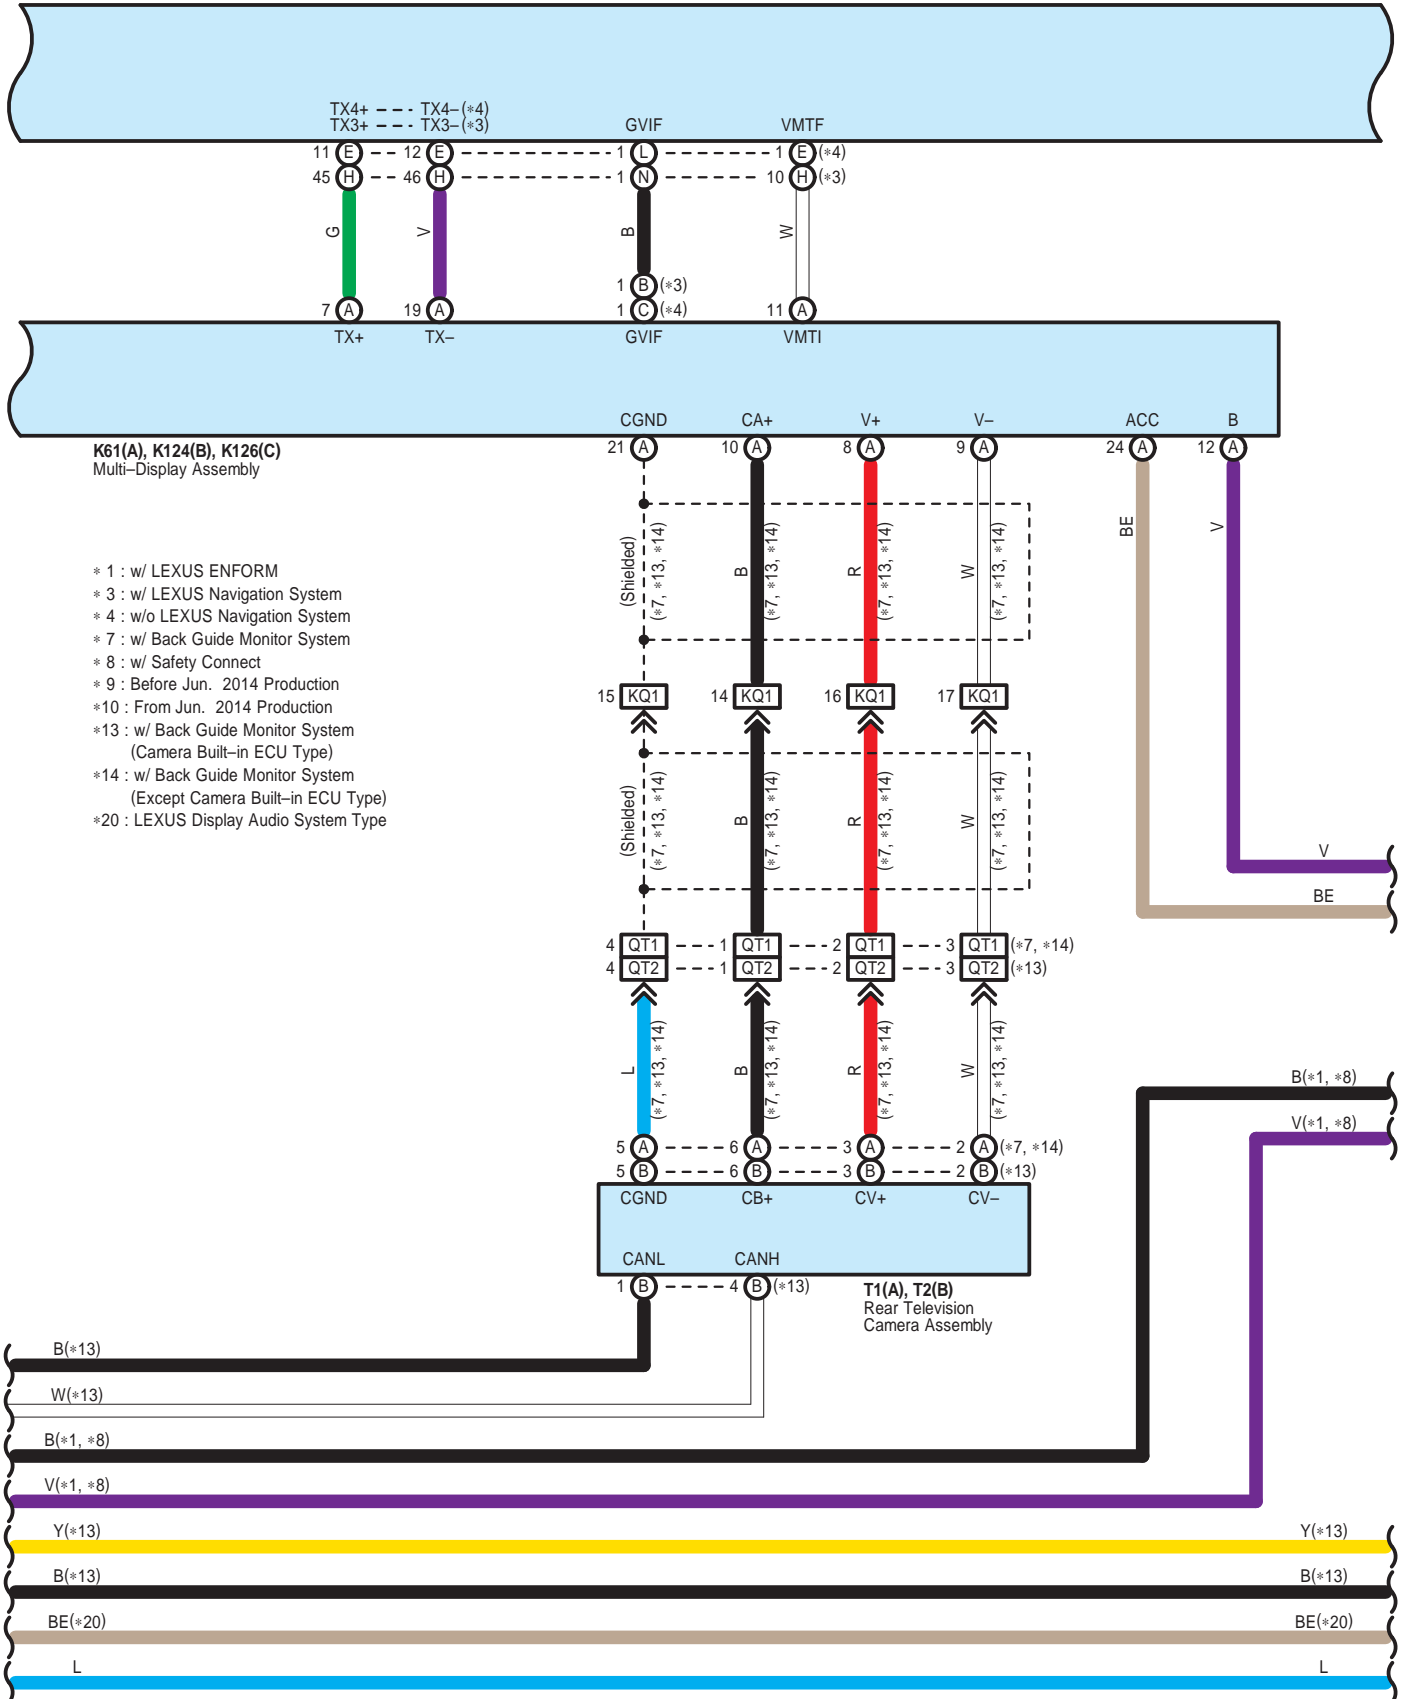

Audio System (Before Oct. 2016 Production), Back Guide Monitor System (Before Oct. 2016 Production), LEXUS Navigation System (Before Oct. 2016 Production), Rear View Monitor System

K58(H), K59(I), K60(J), K70(A), K71(B), K72(C), K73(D), K74(E),
K75(F), K120(G), K122(N), K125(L), K127(K), K133(M), K135(P), i(O)
Radio Receiver Assembly