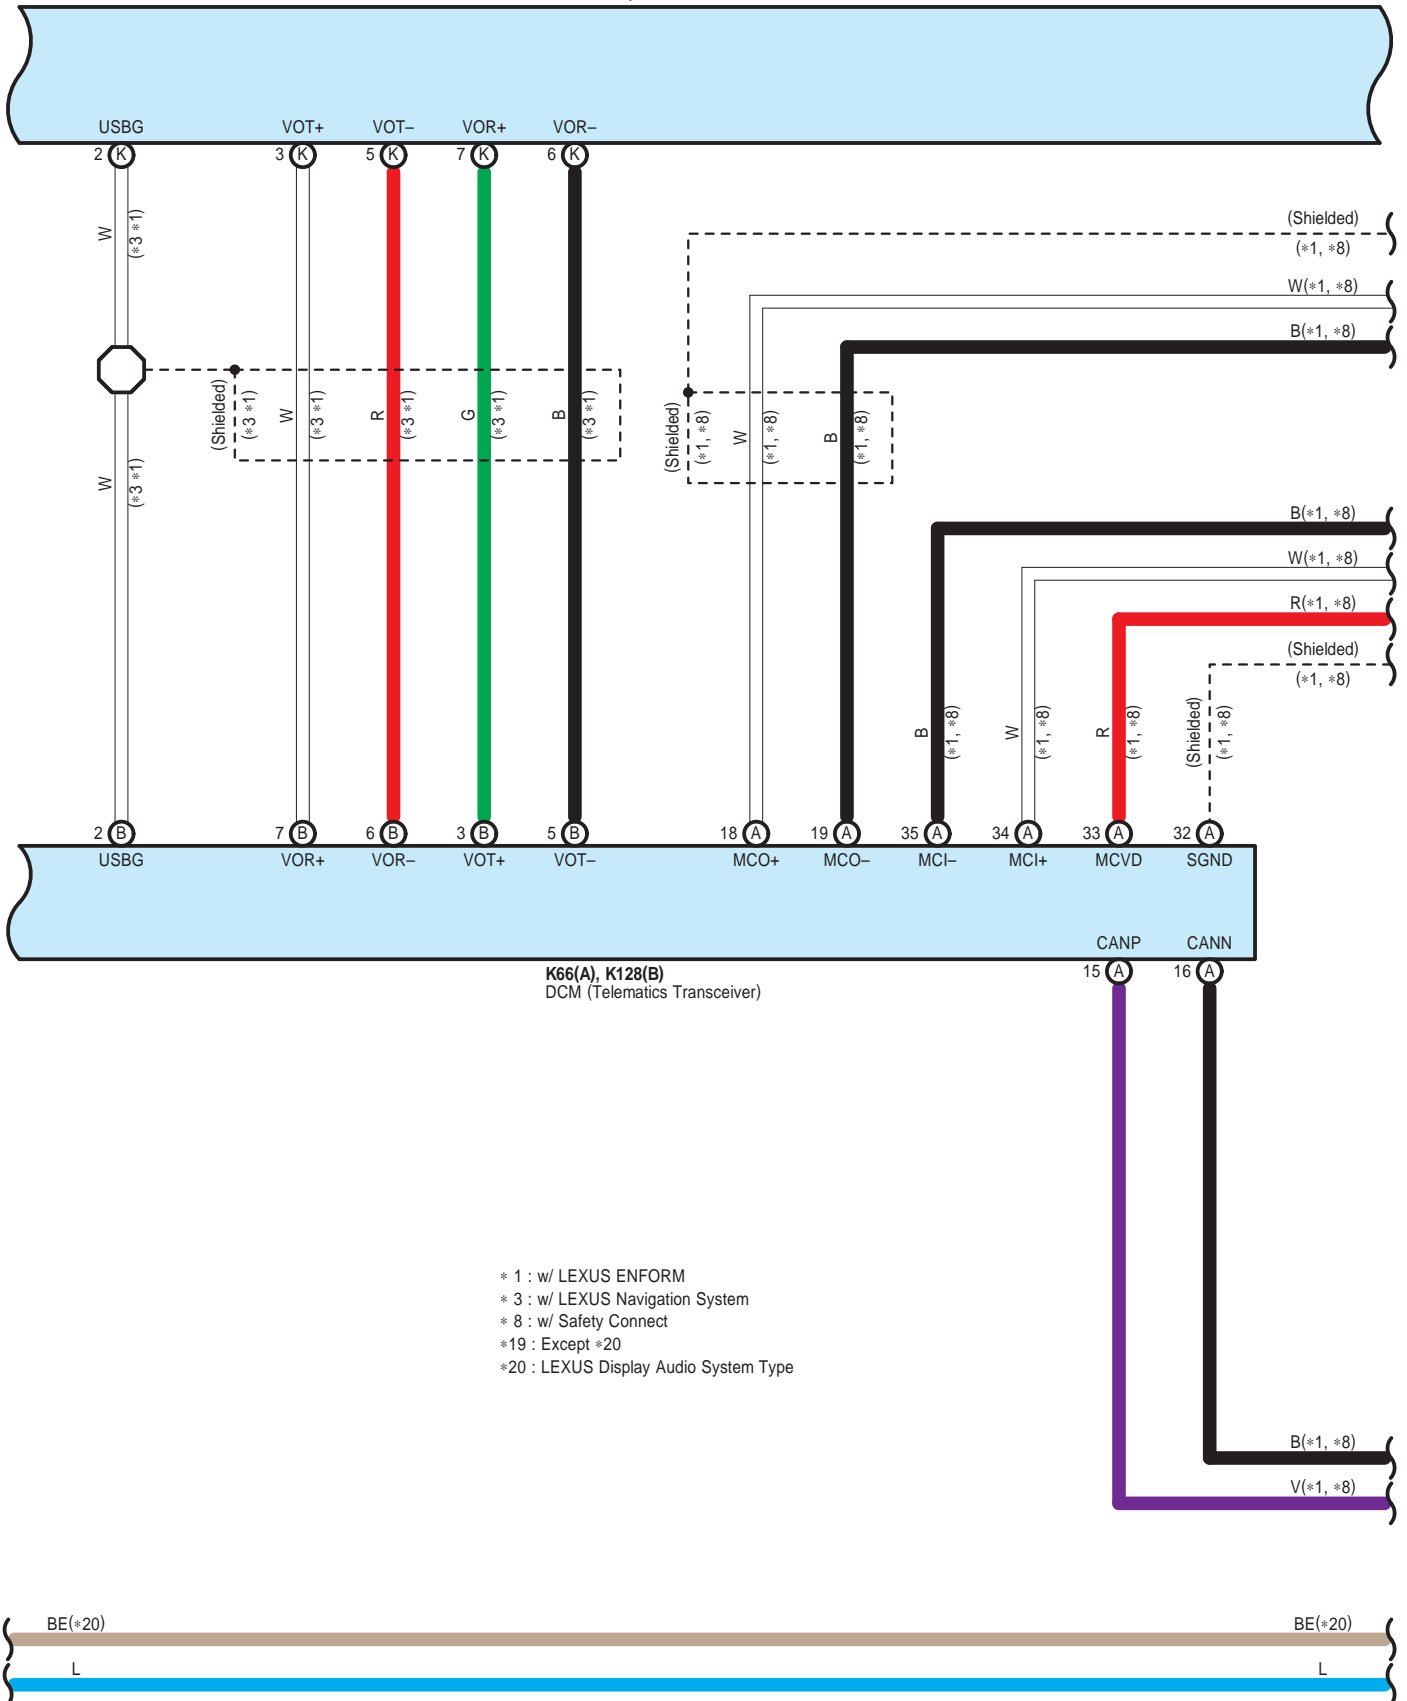

K58(H), K59(I), K60(J), K70(A), K71(B), K72(C), K73(D), K74(E),
K75(F), K120(G), K122(N), K125(L), K127(K), K133(M), K135(P), i1(O)
Radio Receiver Assembly