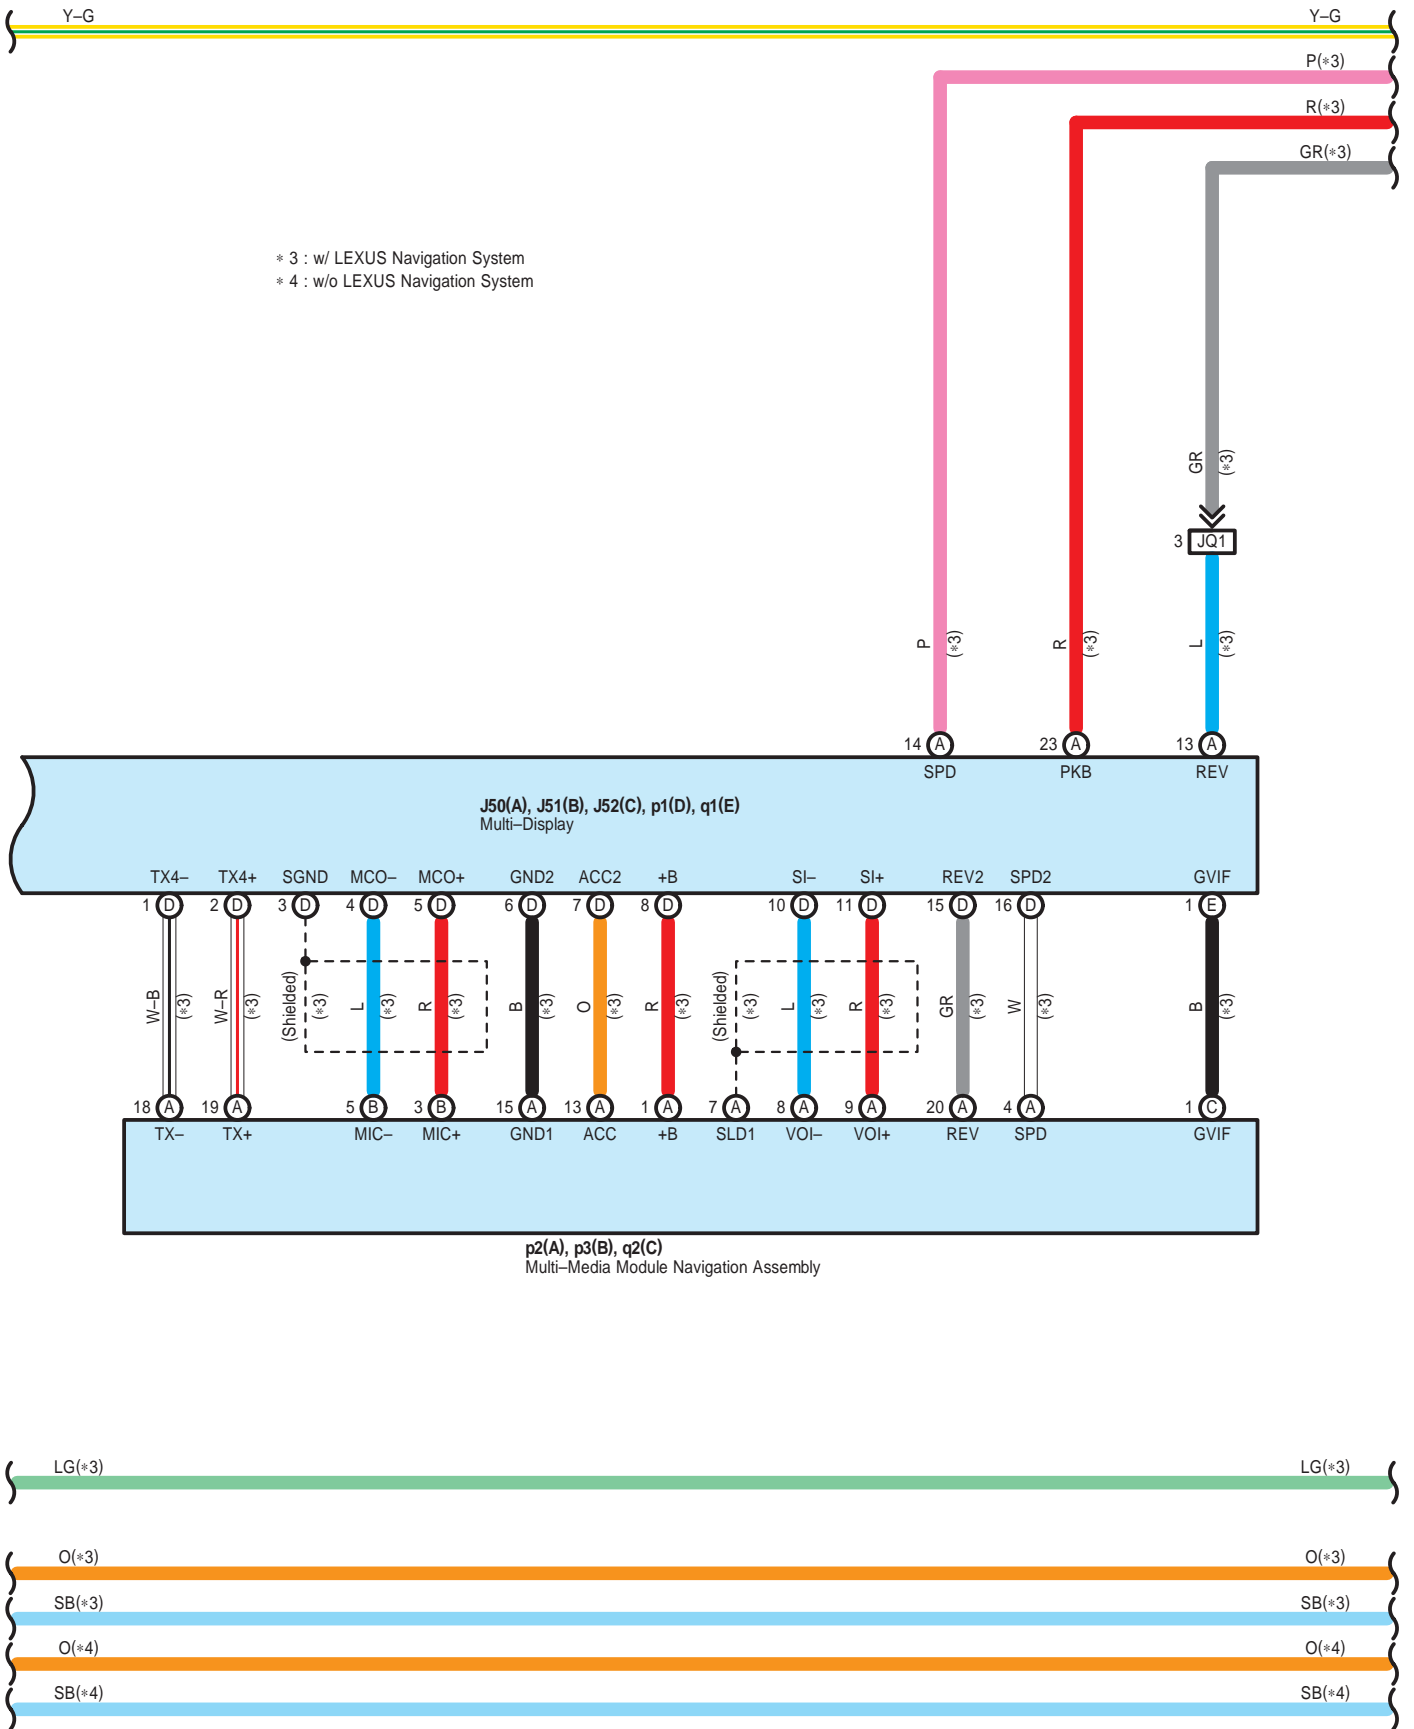

Audio System , LEXUS Navigation System , LEXUS Parking Assist <Rear View Monitor>