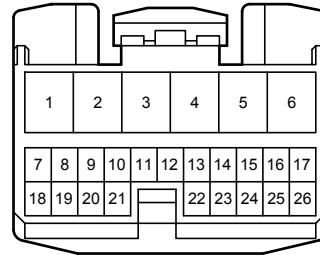

Audio System , LEXUS Navigation System , LEXUS Parking Assist <Rear View Monitor>

A 5
White

A 14
Black

A 25
Black

A 27
White

A 29
Blue

A 30
White

A 33
Blue