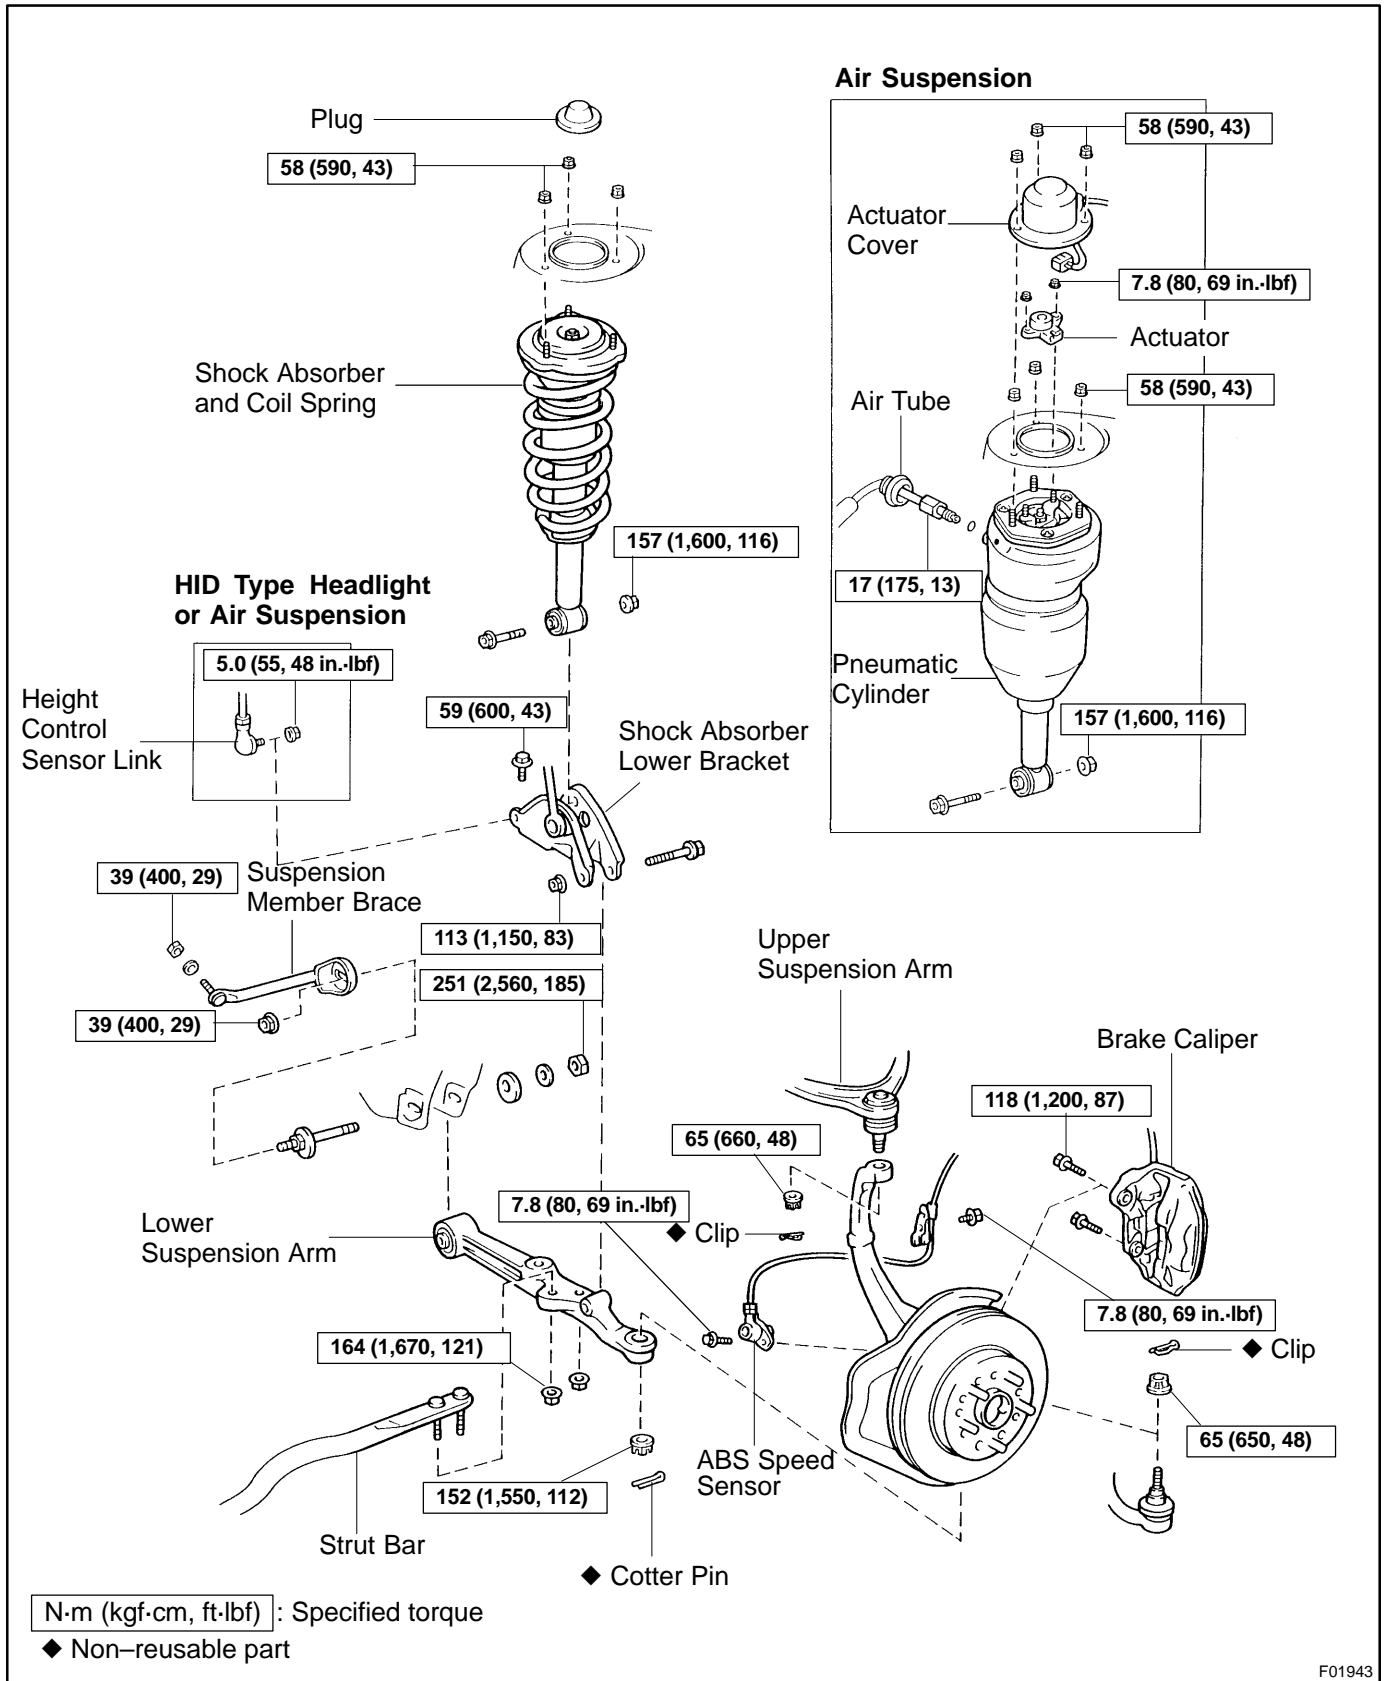

FRONT LOWER SUSPENSION ARM COMPONENTS

SAQJF-03

F01943