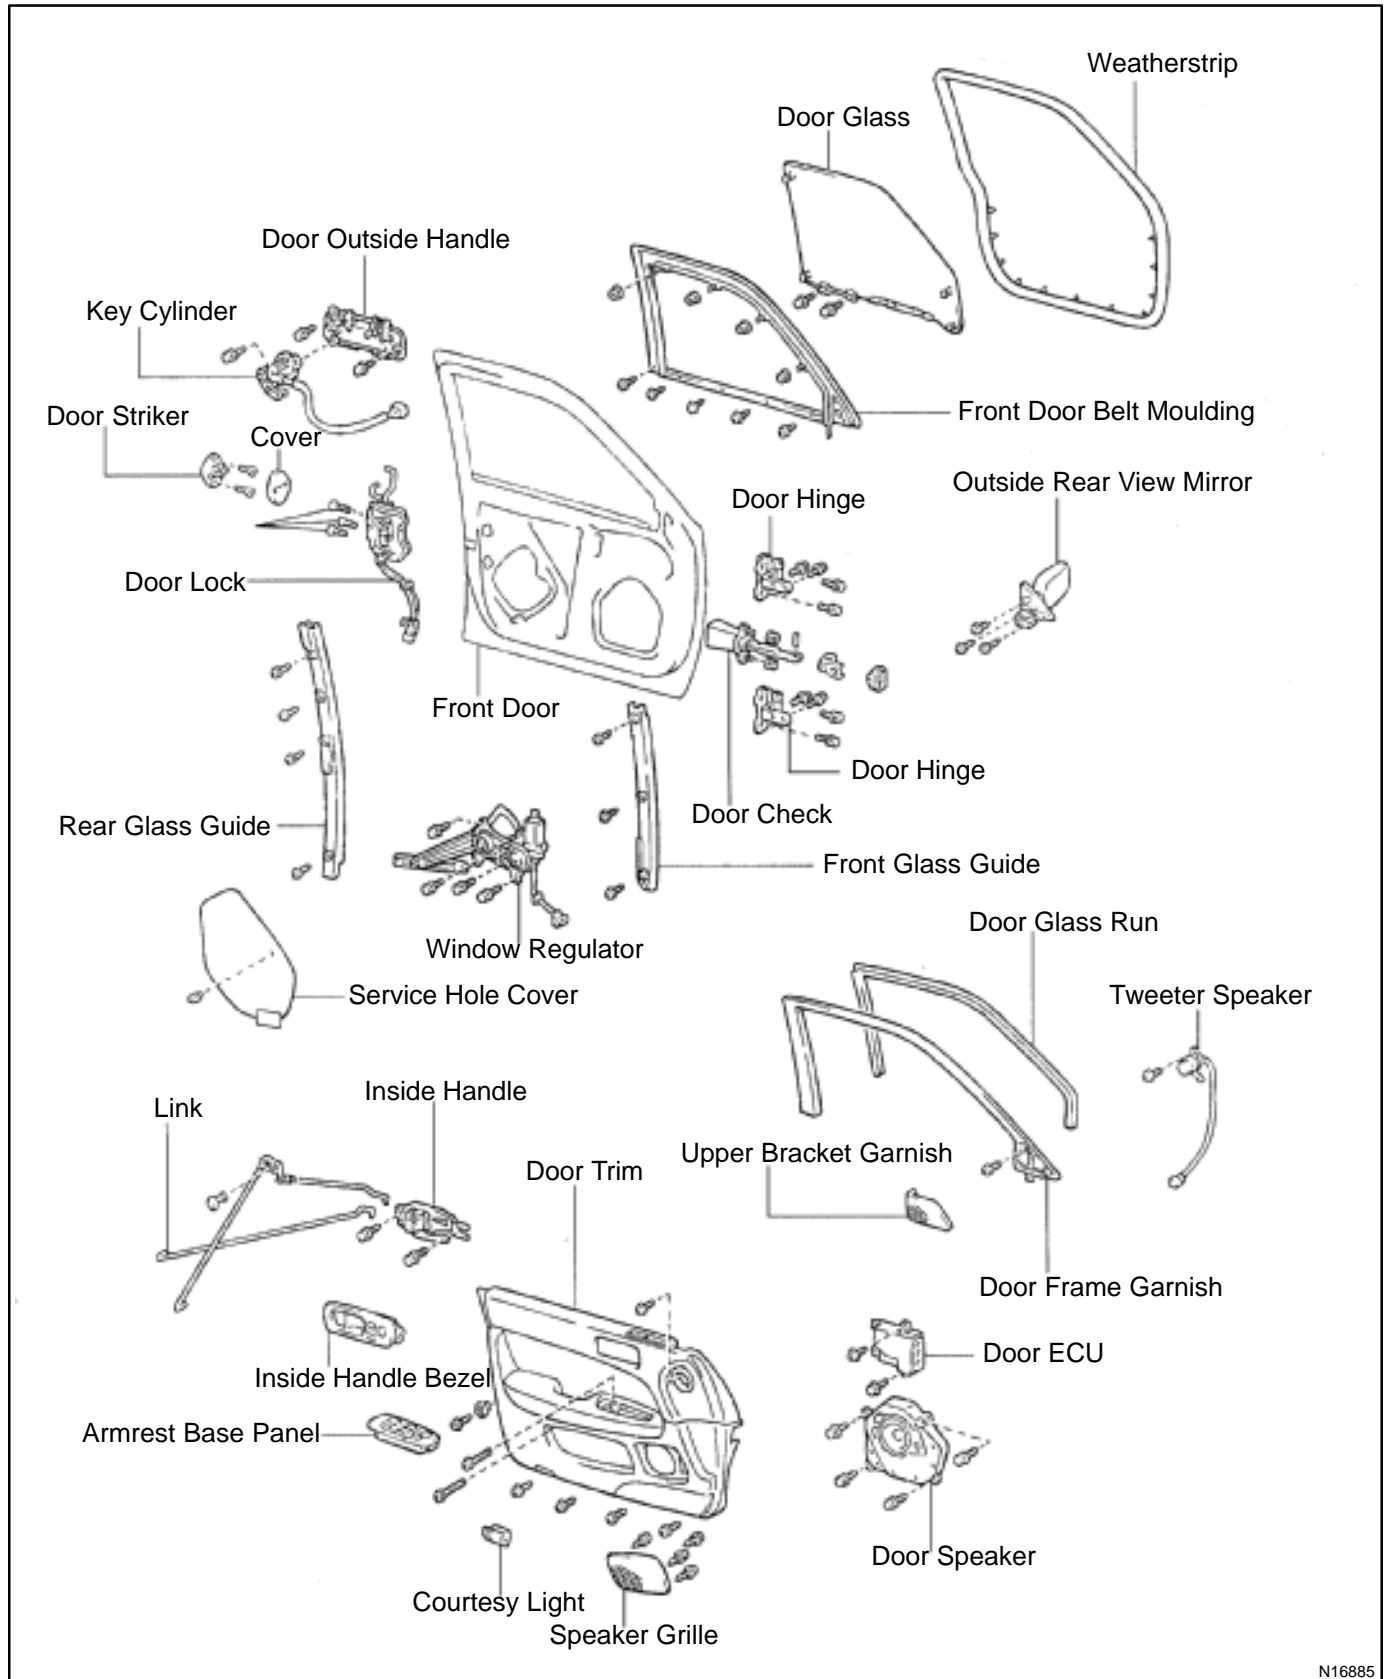

FRONT DOOR COMPONENTS

BOONW-03

N16885