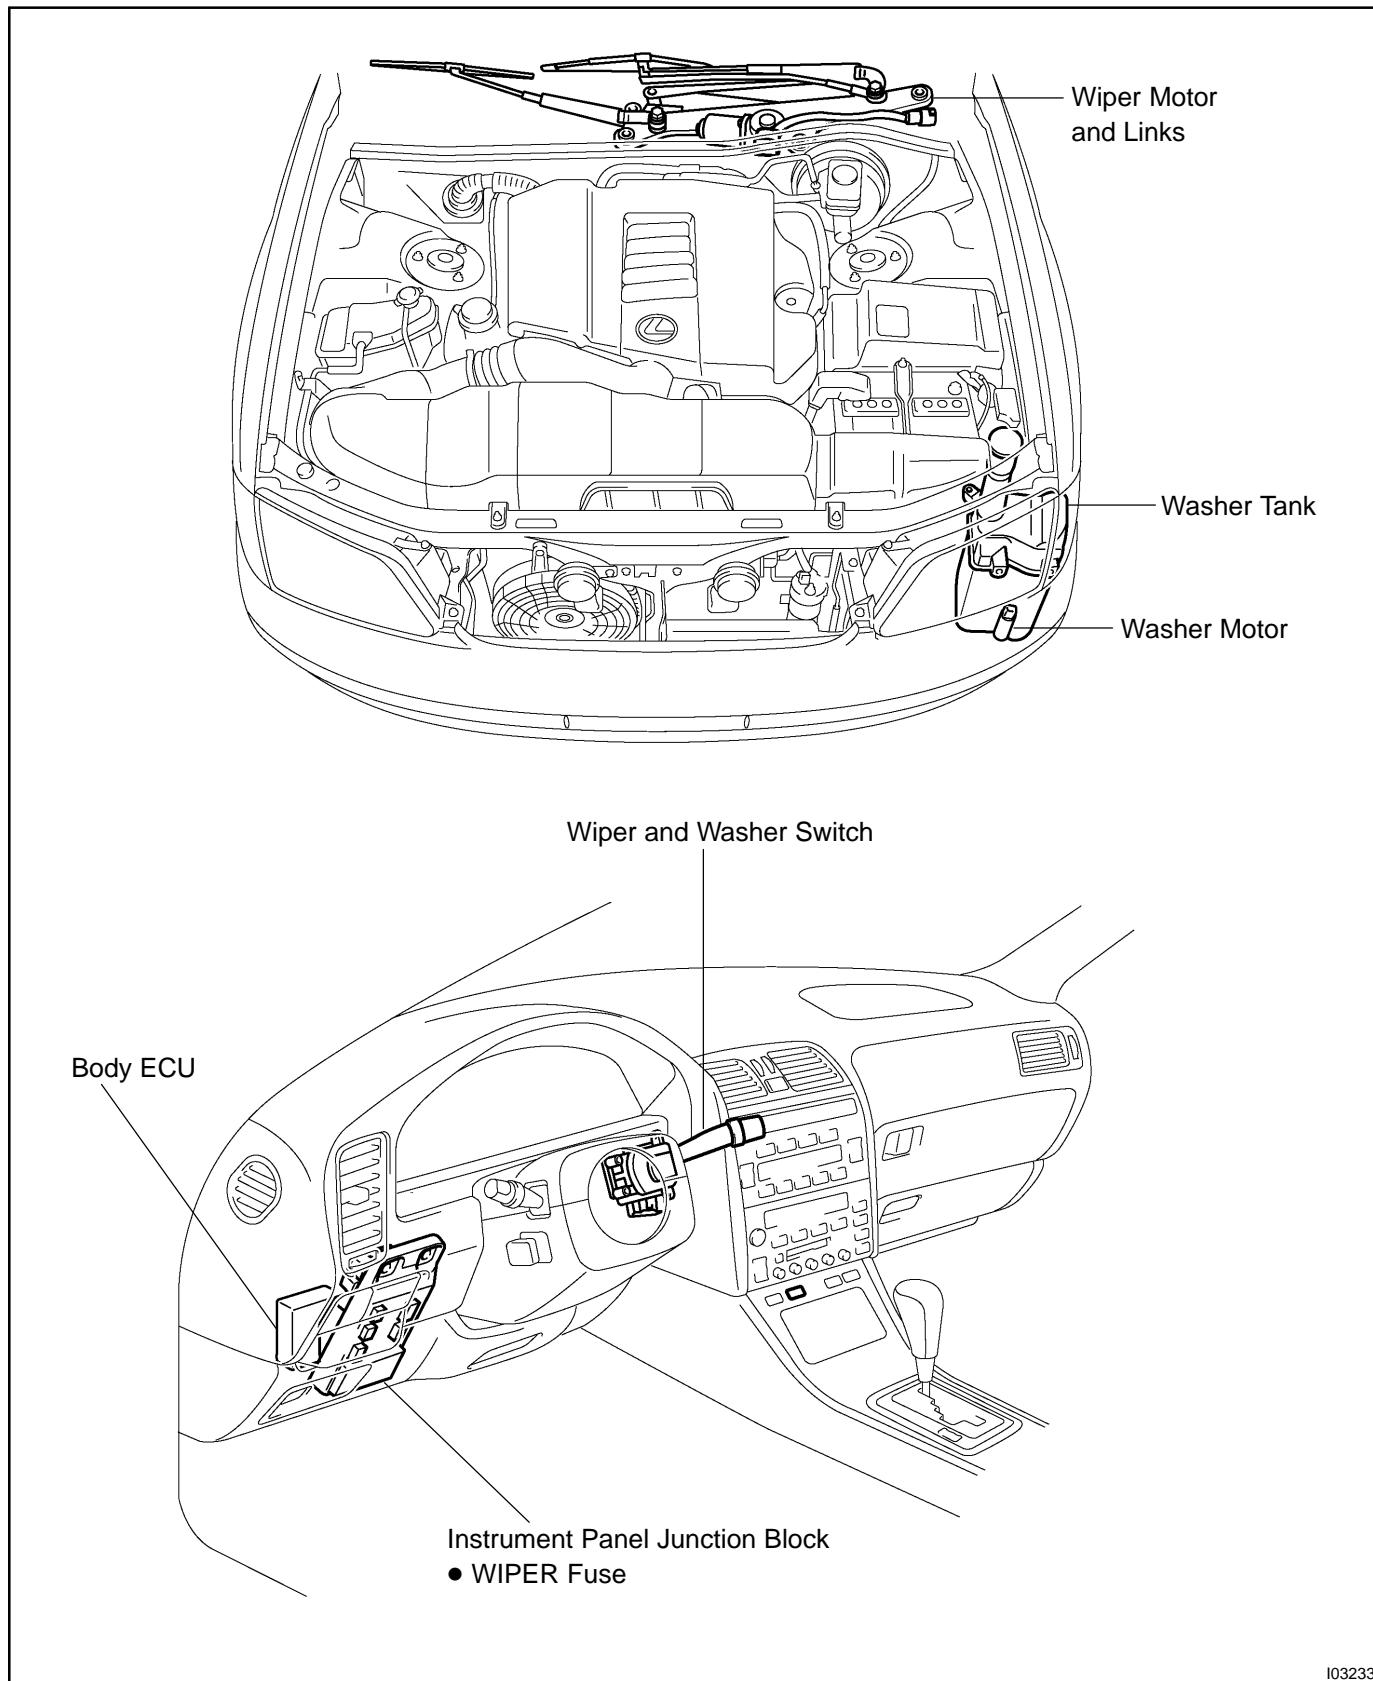

WIPER AND WASHER SYSTEM LOCATION

BE0BX-01

103233