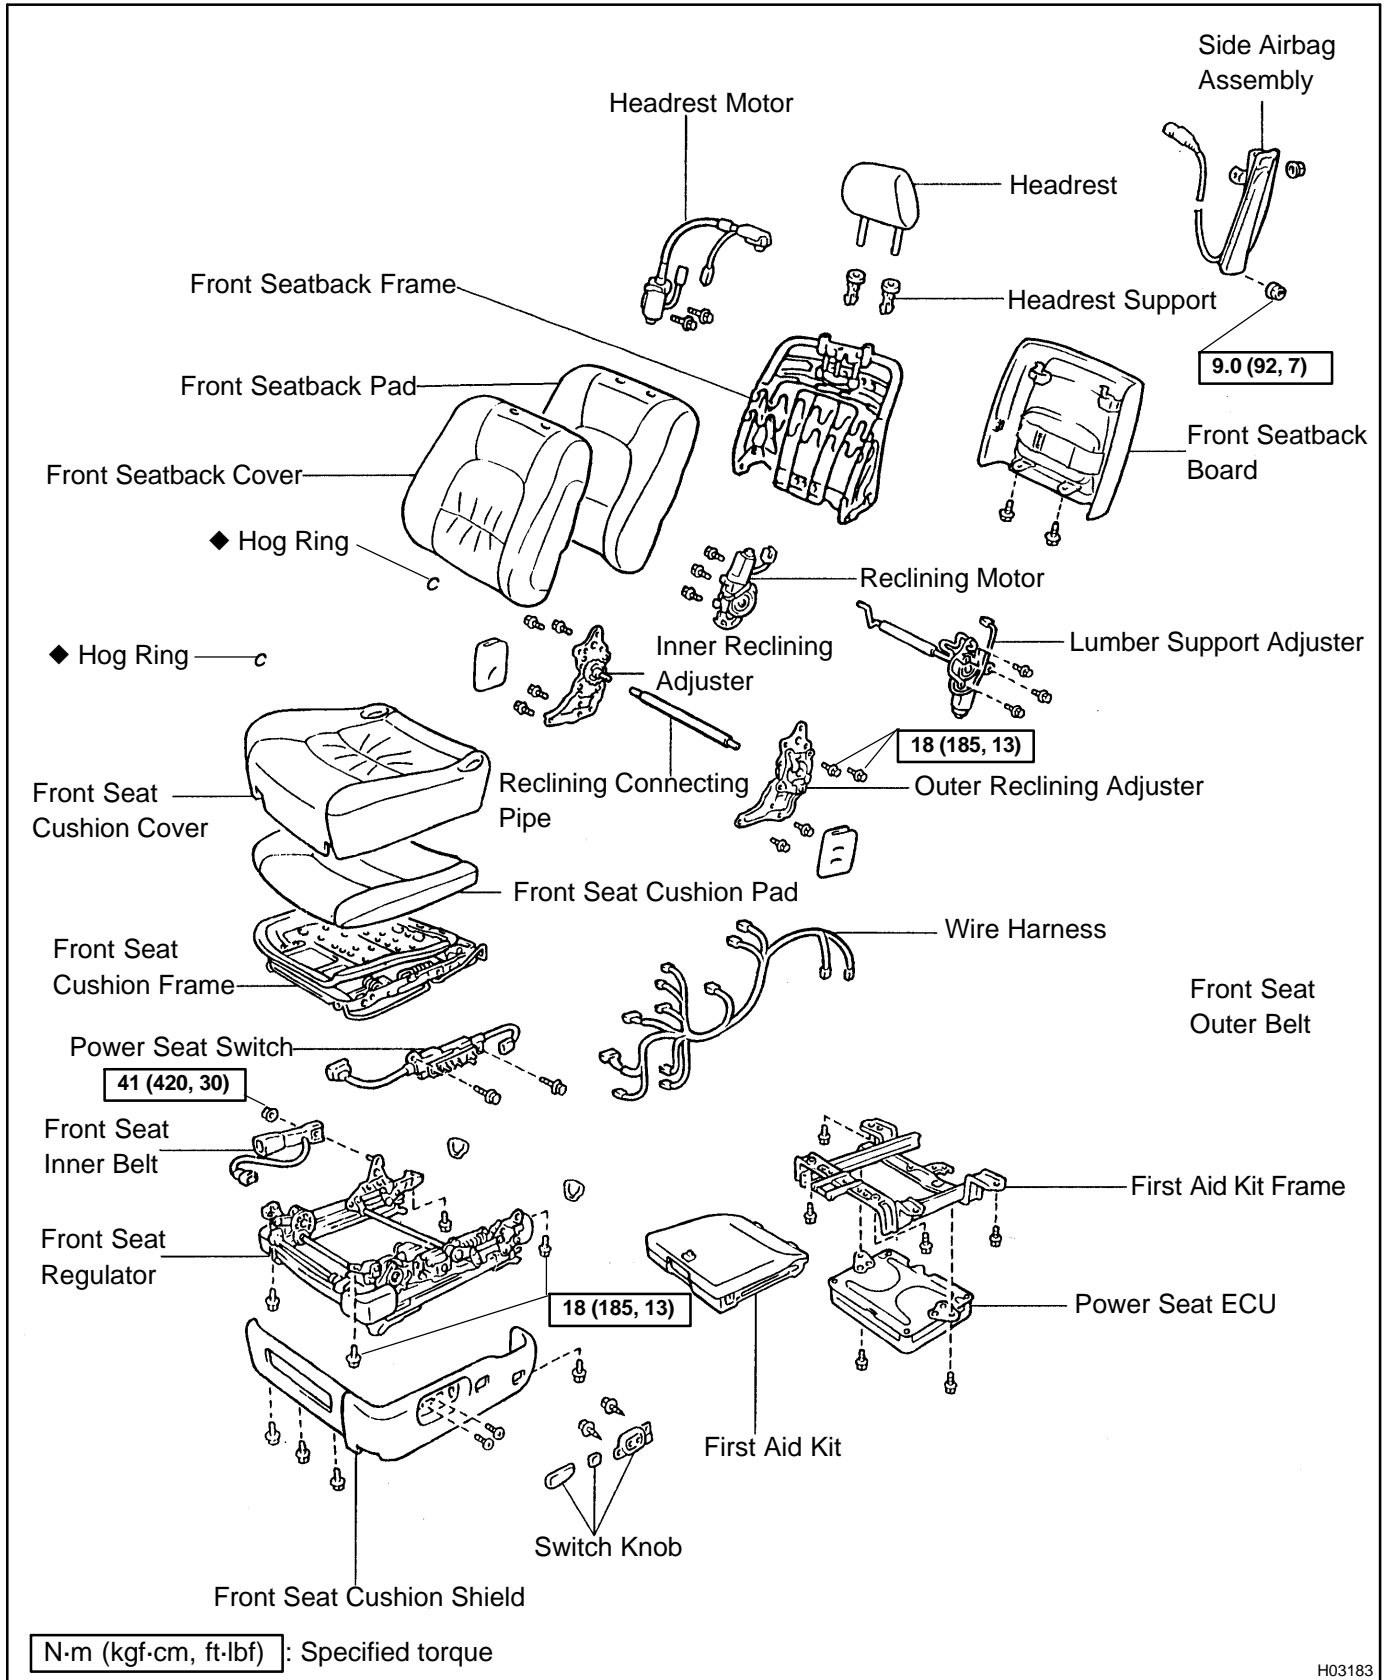

FRONT SEAT COMPONENTS

BO0PF-01

H03183

★ Precoated part

N20456