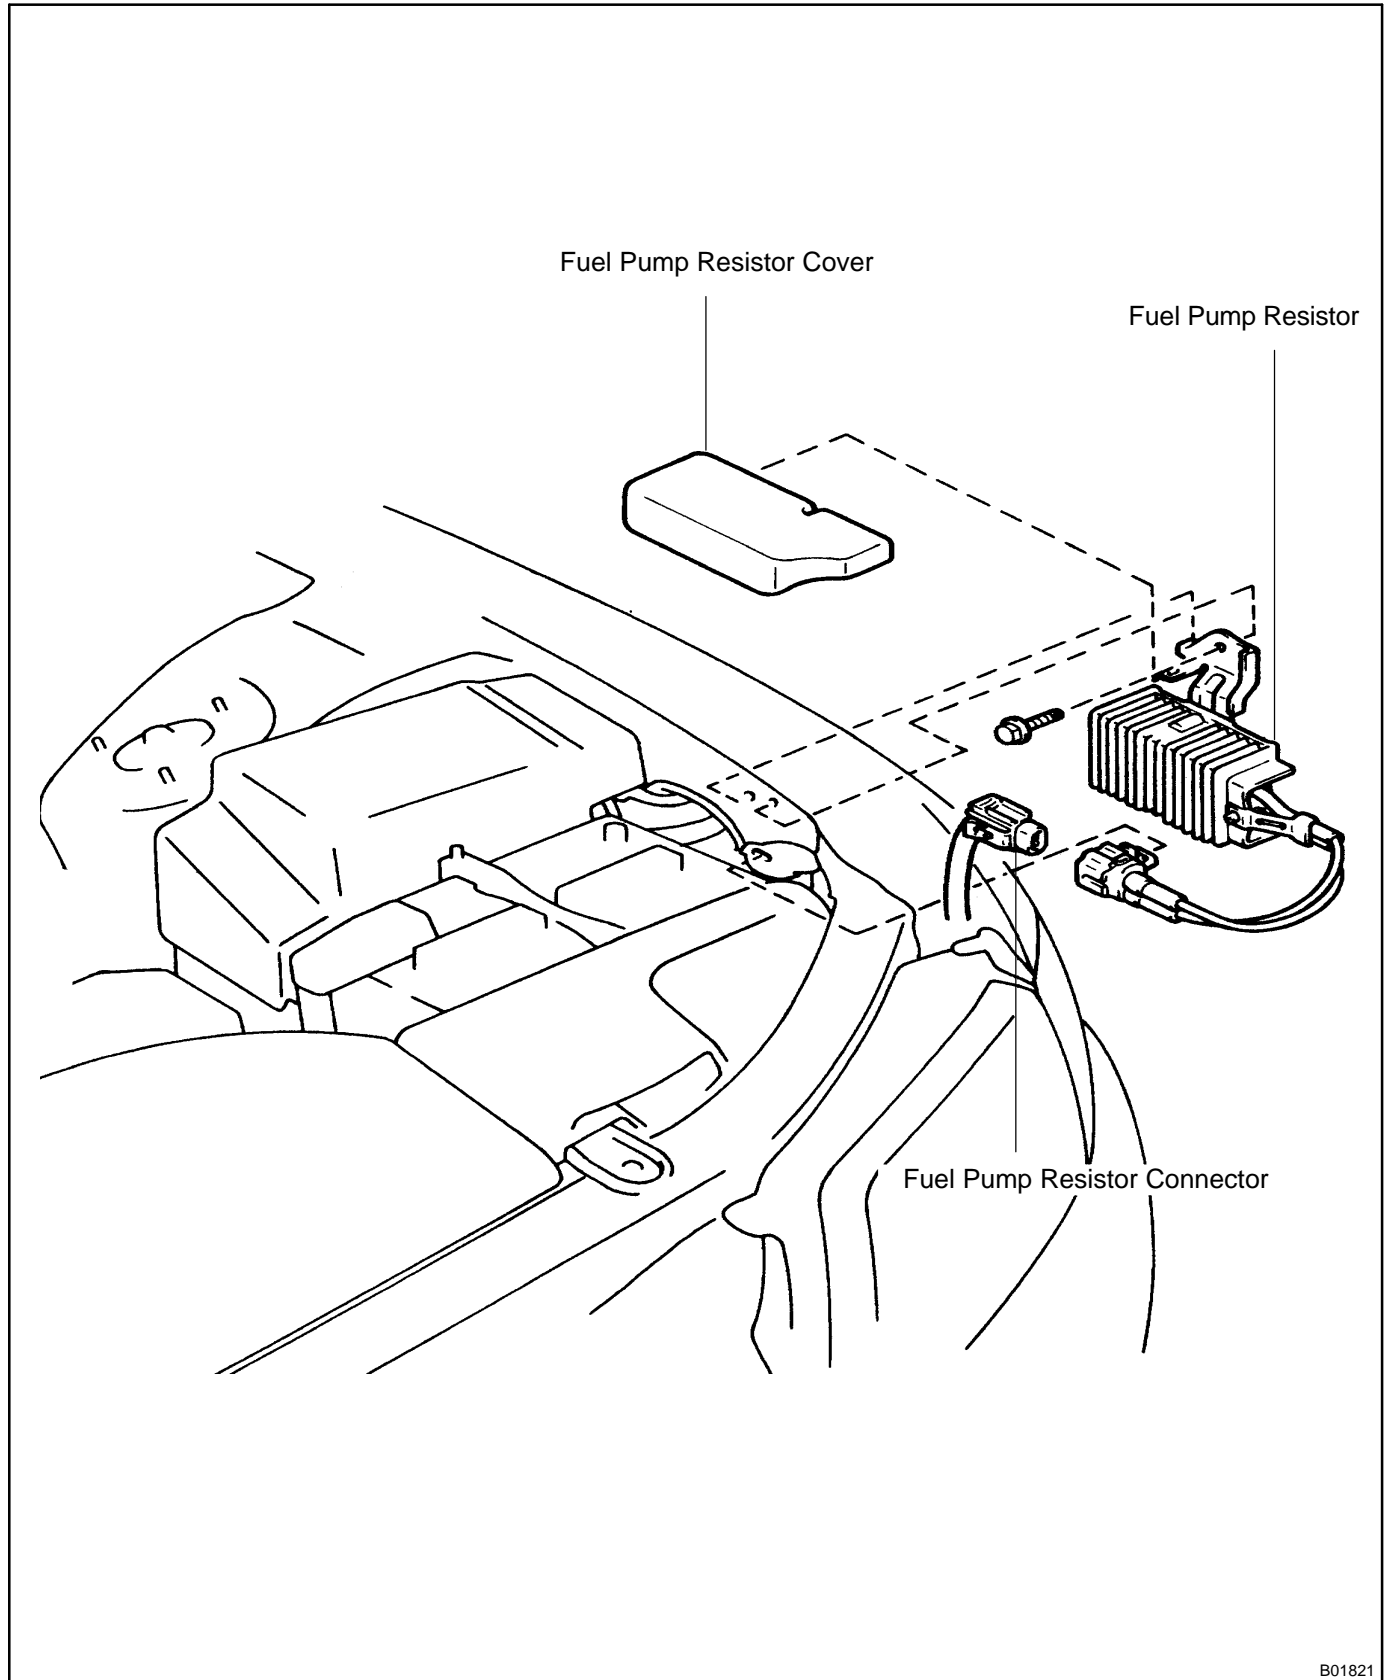

# FUEL PUMP RESISTOR COMPONENTS

SF0FW-01

B01821