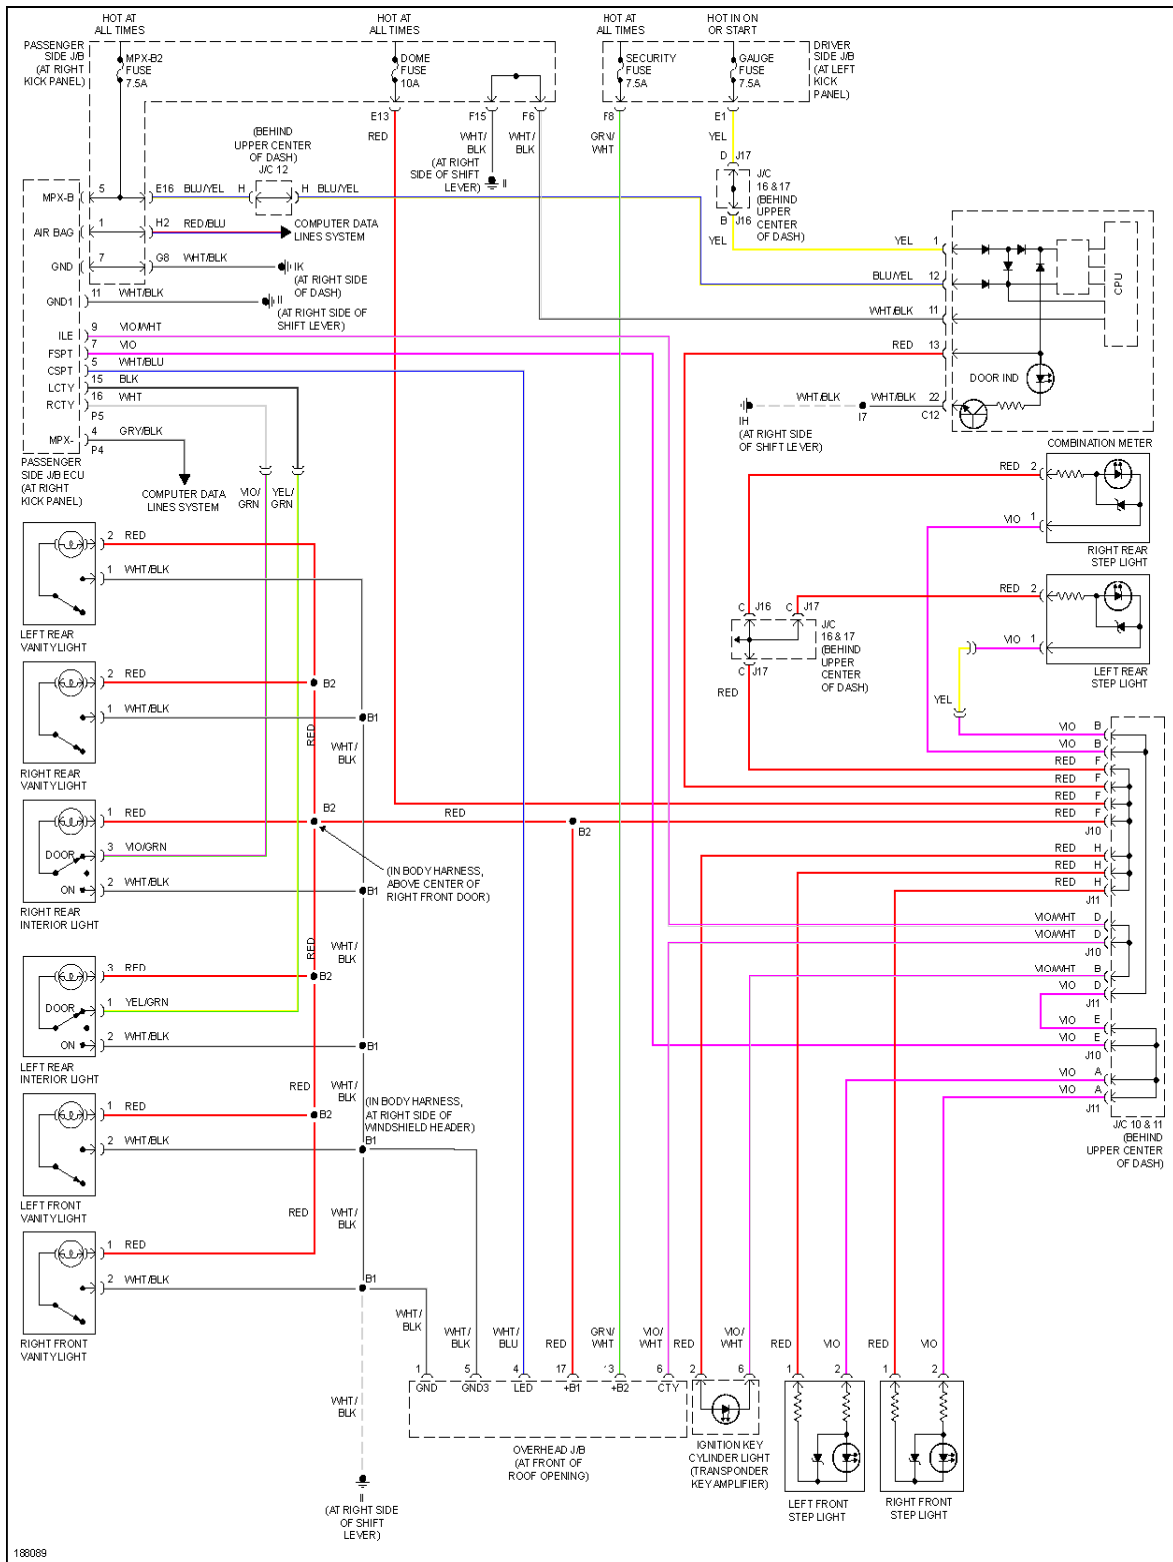

2004 Lexus LS 430-Fig. 57: Courtesy Lamps Circuit (1 of 2)

© 2009 Mitchell Repair Information Co., LLC.