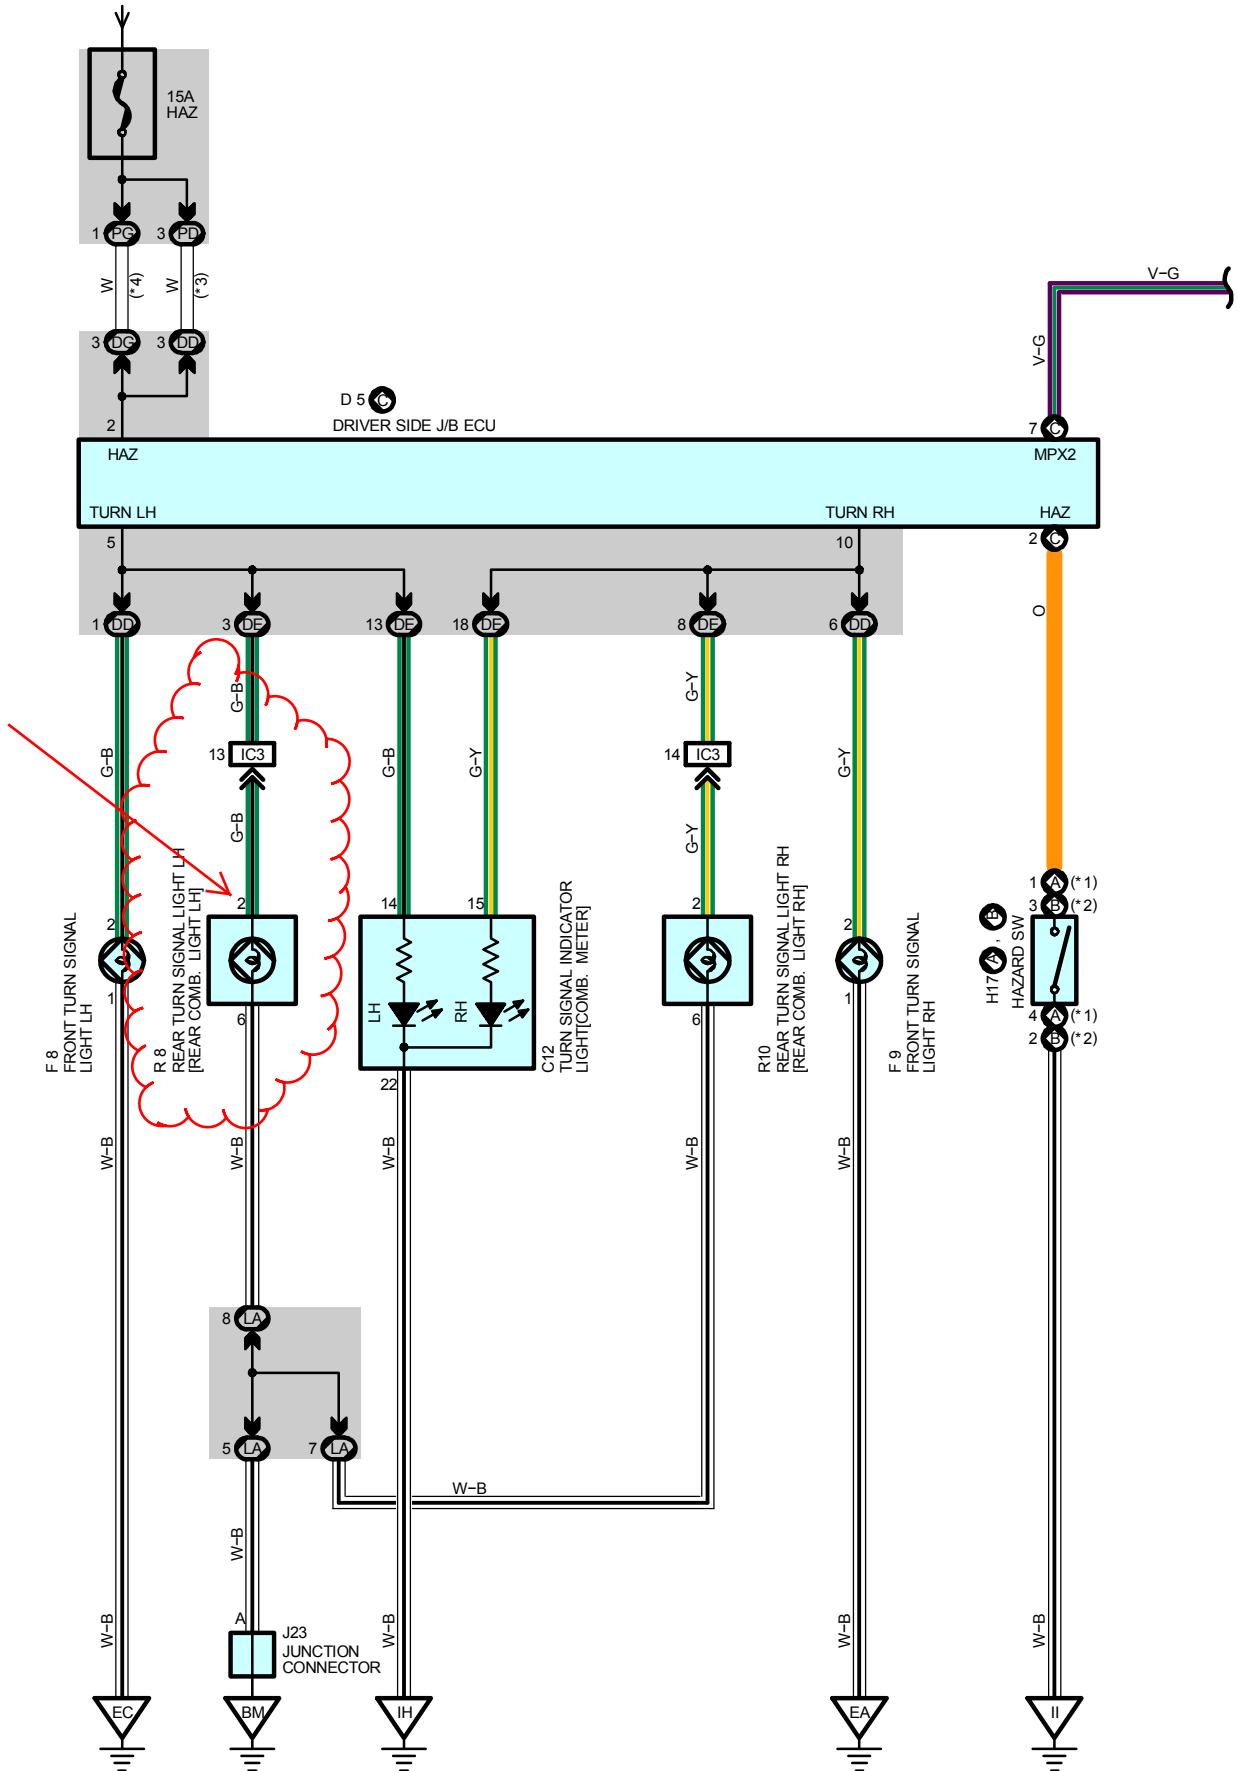

TURN SIGNAL AND HAZARD WARNING LIGHT

FROM POWER SOURCE SYSTEM (SEE PAGE 70)

- * 1 : W/ LEXUS NAVIGATION SYSTEM
- * 2 : W/O LEXUS NAVIGATION SYSTEM
- * 3 : W/ COMPASS
- * 4 : W/O COMPASS