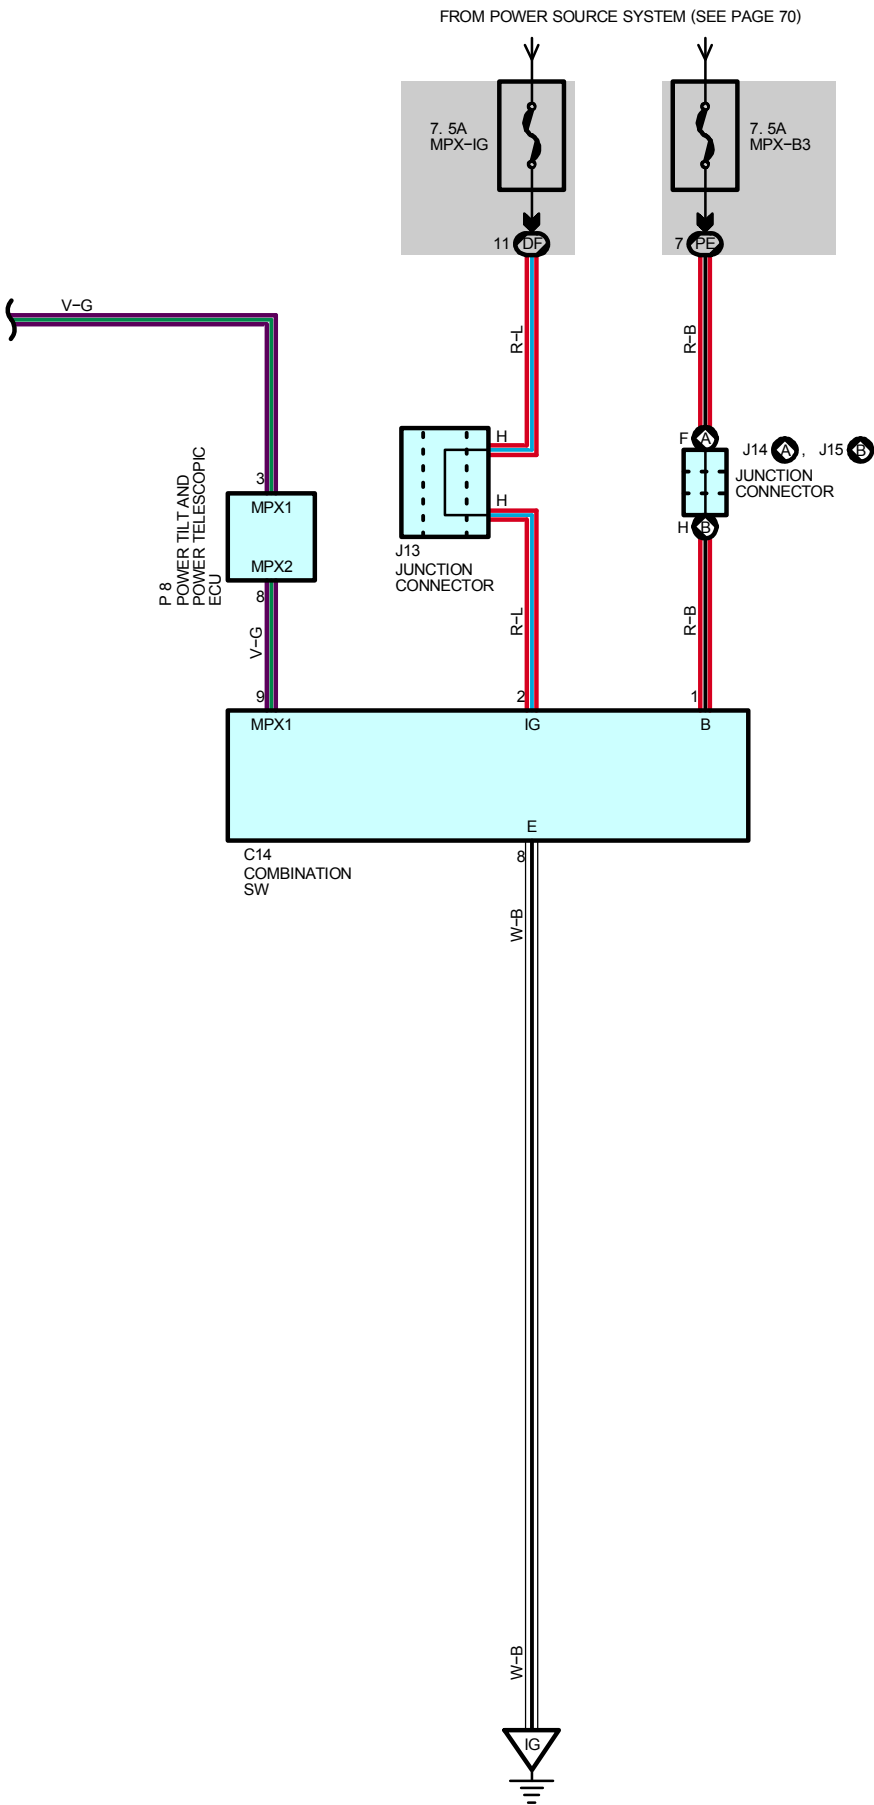

TURN SIGNAL AND HAZARD WARNING LIGHT

FROM POWER SOURCE SYSTEM (SEE PAGE 70)

- * 1 : W/ LEXUS NAVIGATION SYSTEM
- * 2 : W/O LEXUS NAVIGATION SYSTEM
- * 3 : W/ COMPASS
- * 4 : W/O COMPASS