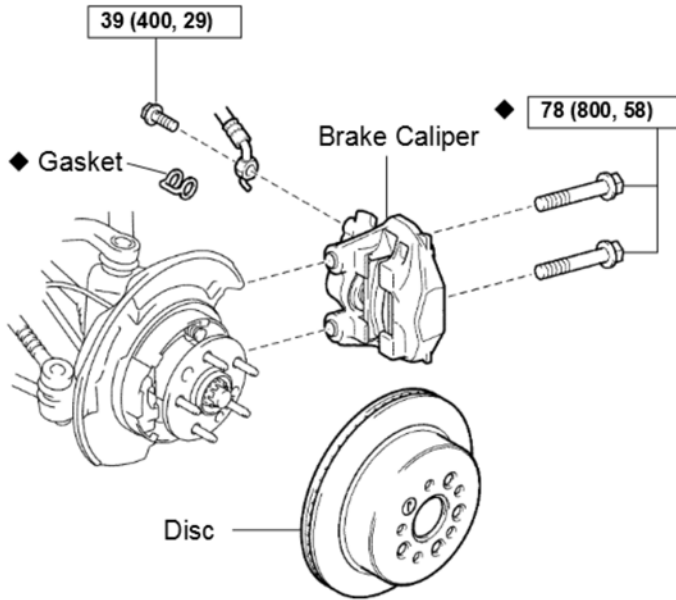

REAR BRAKE CALIPER COMPONENTS

BR0CO-08

Left Wheel:

Right Wheel:

N·m (kgf·cm, ft·lbf) : Specified torque

◆ Non-reusable part

← Lithium soap base glycol grease

↶ Disc brake grease