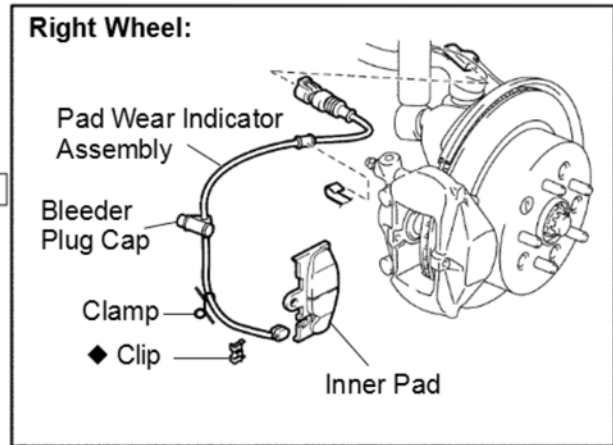

REAR BRAKE CALIPER COMPONENTS

BR0CO-08

Left Wheel:

Right Wheel:

N·m (kgf·cm, ft·lbf) : Specified torque

◆ Non-reusable part

← Lithium soap base glycol grease

↶ Disc brake grease