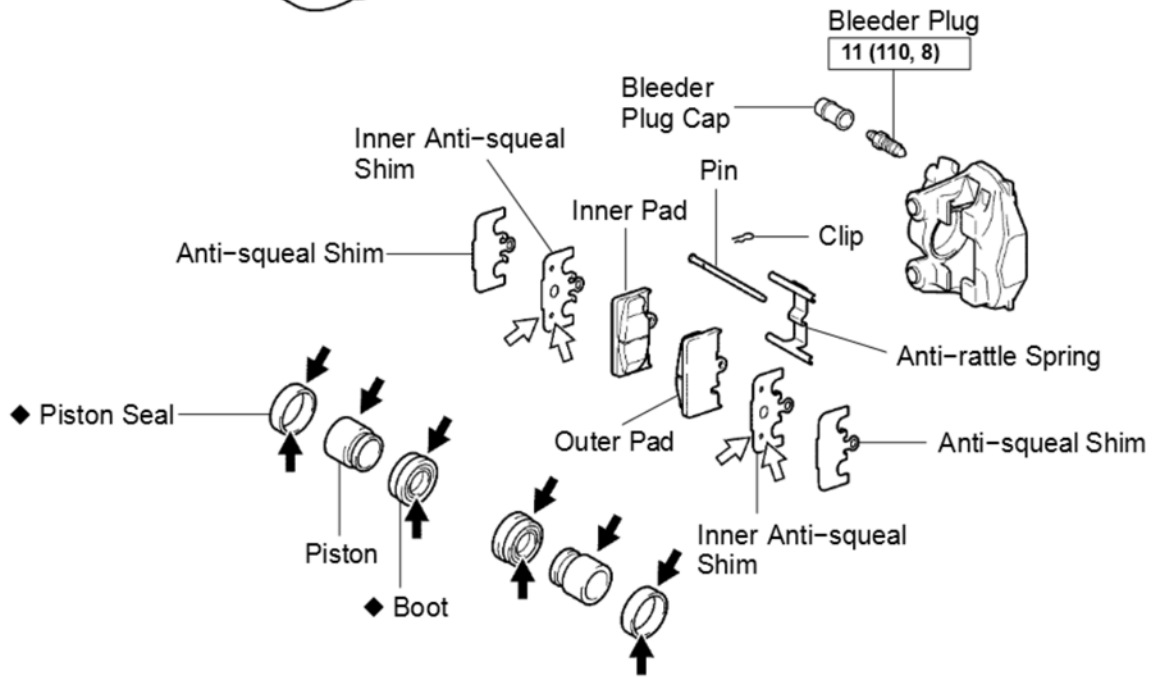

REAR BRAKE CALIPER COMPONENTS

BR0CO-08

Left Wheel:

Right Wheel:

N·m (kgf·cm, ft·lbf) : Specified torque

◆ Non-reusable part

← Lithium soap base glycol grease

↶ Disc brake grease