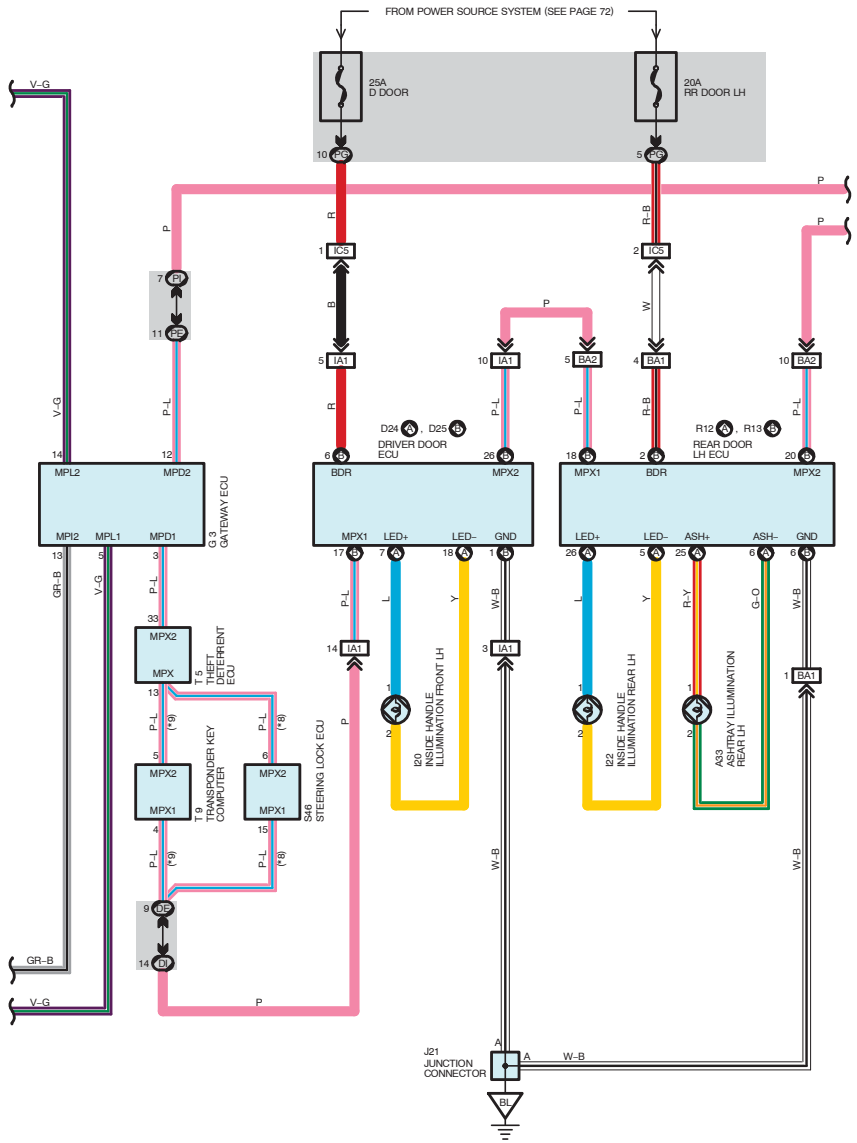

Illumination

Illumination

- * 3 : W/ GARAGE DOOR OPENER
- * 4 : W/ LEXUS NAVIGATION SYSTEM
- * 5 : W/O LEXUS NAVIGATION SYSTEM
- * 6 : W/ REAR POWER SEAT
- * 7 : W/ REAR SEAT HEATER W/O REAR POWER SEAT

Illumination

2005 LEXUS LS 430 (EWD606U)

* 8 : W SMART KEY SYSTEM
 * 9 : W/O SMART KEY SYSTEM

2005 LEXUS LS 430 (EWD606U)