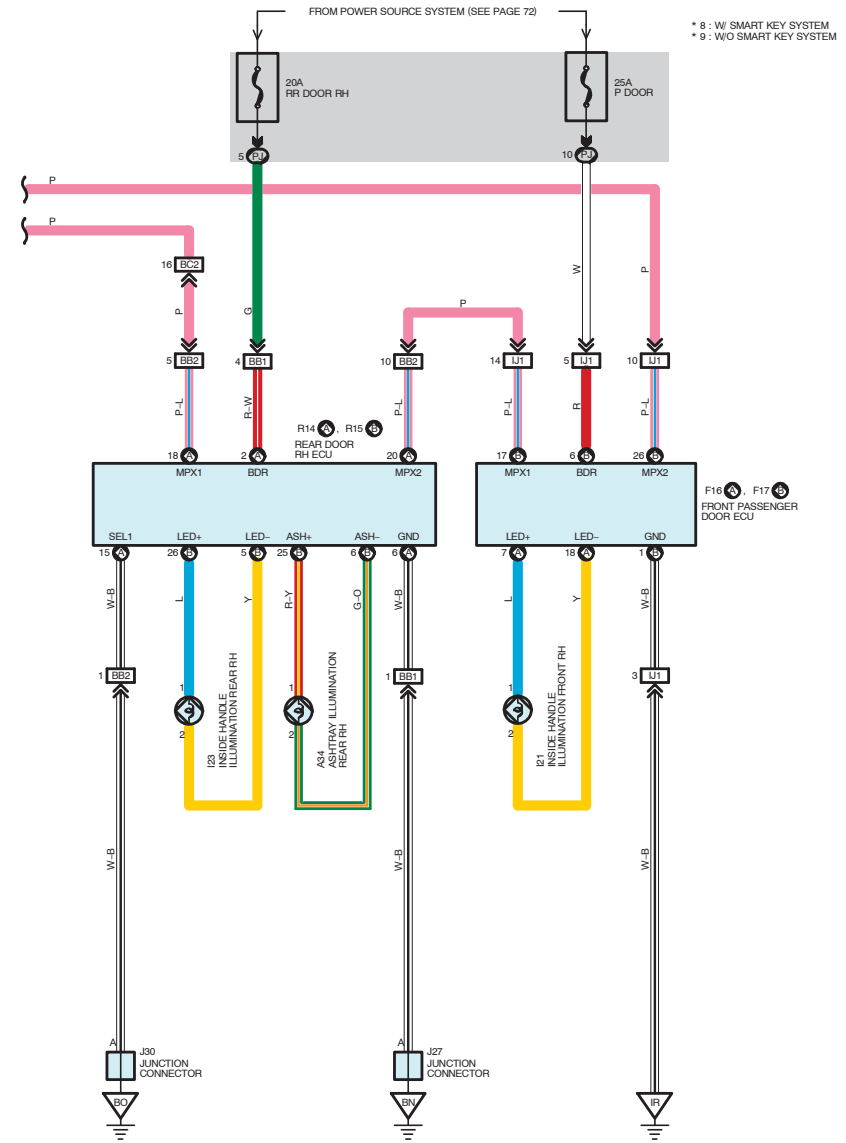

Illumination

Illumination

- * 3 : W/ GARAGE DOOR OPENER
- * 4 : W/ LEXUS NAVIGATION SYSTEM
- * 5 : W/O LEXUS NAVIGATION SYSTEM
- * 6 : W/ REAR POWER SEAT
- * 7 : W/ REAR SEAT HEATER W/O REAR POWER SEAT

Illumination

2005 LEXUS LS 430 (EWD606U)

* 8 : W SMART KEY SYSTEM
 * 9 : W/O SMART KEY SYSTEM

2005 LEXUS LS 430 (EWD606U)