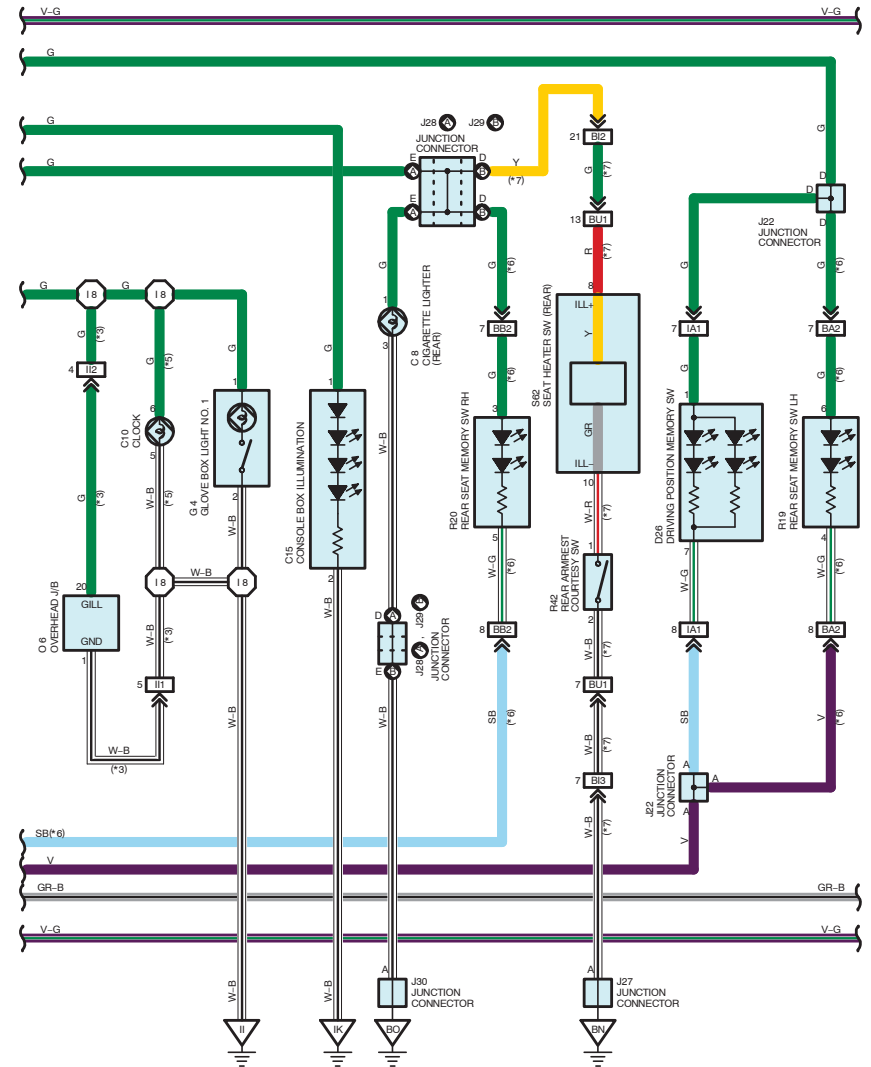

Illumination

Illumination

- * 3 : W/ GARAGE DOOR OPENER
- * 4 : W/ LEXUS NAVIGATION SYSTEM
- * 5 : W/O LEXUS NAVIGATION SYSTEM
- * 6 : W/ REAR POWER SEAT
- * 7 : W/ REAR SEAT HEATER W/O REAR POWER SEAT

Illumination

2005 LEXUS LS 430 (EWD606U)

* 8 : W SMART KEY SYSTEM
 * 9 : W/O SMART KEY SYSTEM

2005 LEXUS LS 430 (EWD606U)