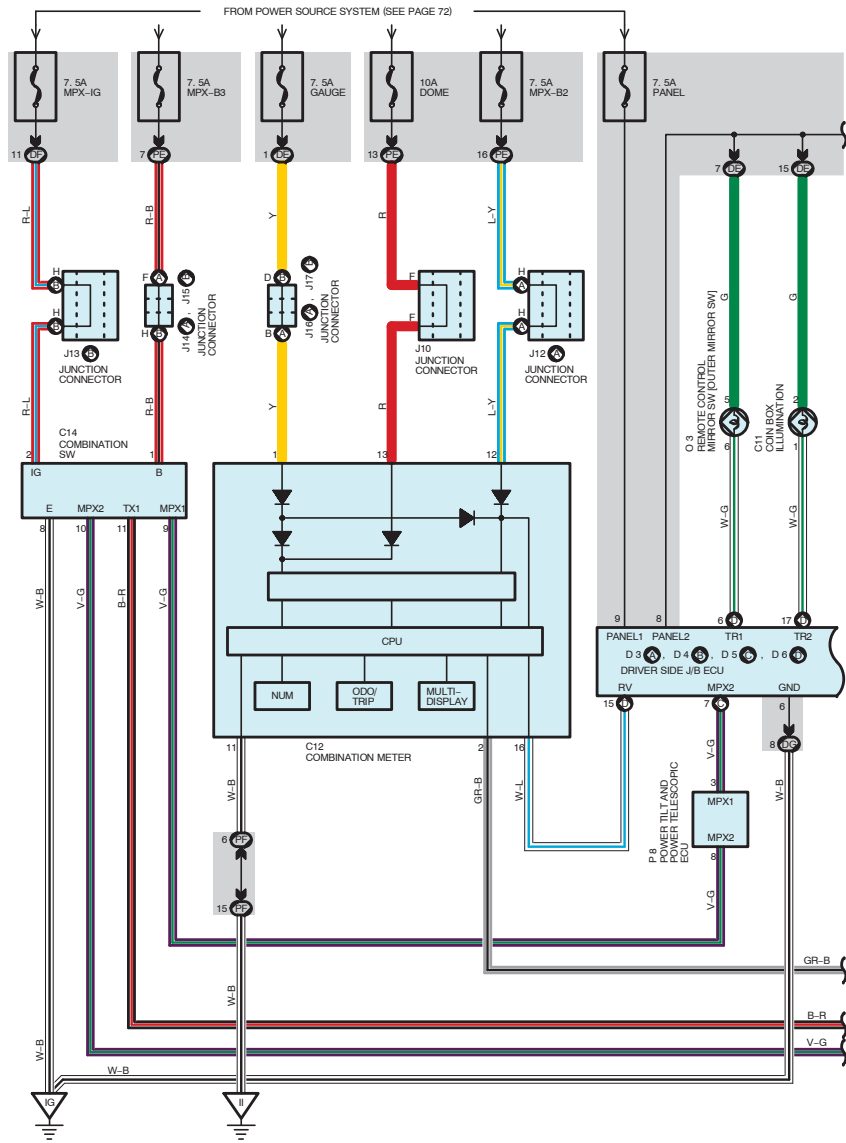

Illumination

Illumination

- * 3 : W/ GARAGE DOOR OPENER
- * 4 : W/ LEXUS NAVIGATION SYSTEM
- * 5 : W/O LEXUS NAVIGATION SYSTEM
- * 6 : W/ REAR POWER SEAT
- * 7 : W/ REAR SEAT HEATER W/O REAR POWER SEAT

Illumination

2005 LEXUS LS 430 (EWD606U)

* 8 : W SMART KEY SYSTEM
 * 9 : W/O SMART KEY SYSTEM

2005 LEXUS LS 430 (EWD606U)