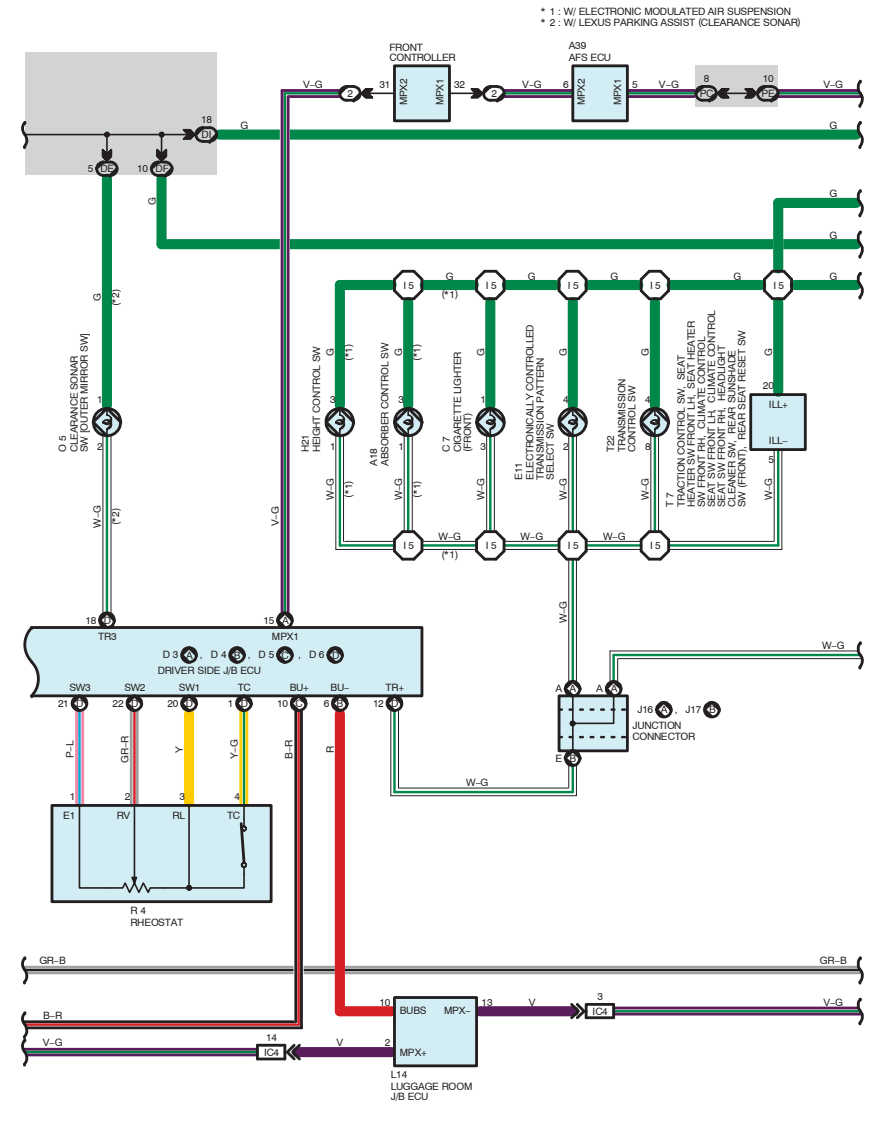

Illumination

Illumination

- * 3 : W/ GARAGE DOOR OPENER
- * 4 : W/ LEXUS NAVIGATION SYSTEM
- * 5 : W/O LEXUS NAVIGATION SYSTEM
- * 6 : W/ REAR POWER SEAT
- * 7 : W/ REAR SEAT HEATER W/O REAR POWER SEAT

Illumination

2005 LEXUS LS 430 (EWD606U)

* 8 : W SMART KEY SYSTEM
 * 9 : W/O SMART KEY SYSTEM

2005 LEXUS LS 430 (EWD606U)