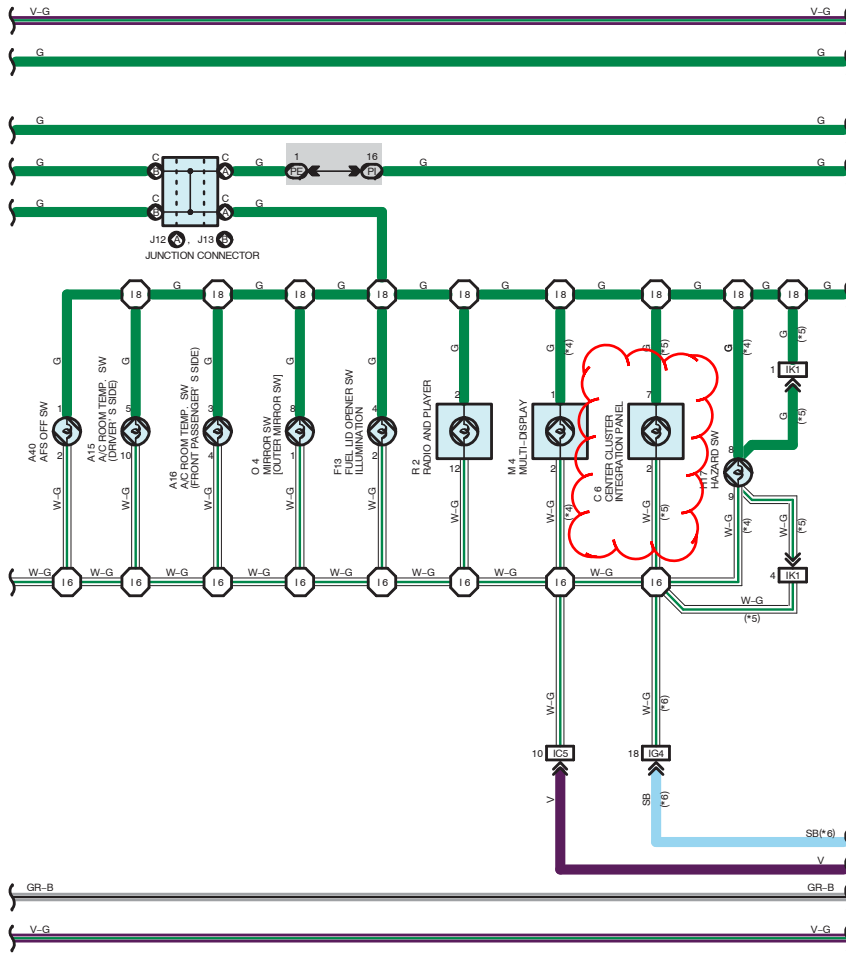

Illumination

Illumination

- * 3 : W/ GARAGE DOOR OPENER
- * 4 : W/ LEXUS NAVIGATION SYSTEM
- * 5 : W/O LEXUS NAVIGATION SYSTEM
- * 6 : W/ REAR POWER SEAT
- * 7 : W/ REAR SEAT HEATER W/O REAR POWER SEAT

Illumination

2005 LEXUS LS 430 (EWD606U)

* 8 : W SMART KEY SYSTEM
 * 9 : W/O SMART KEY SYSTEM

2005 LEXUS LS 430 (EWD606U)