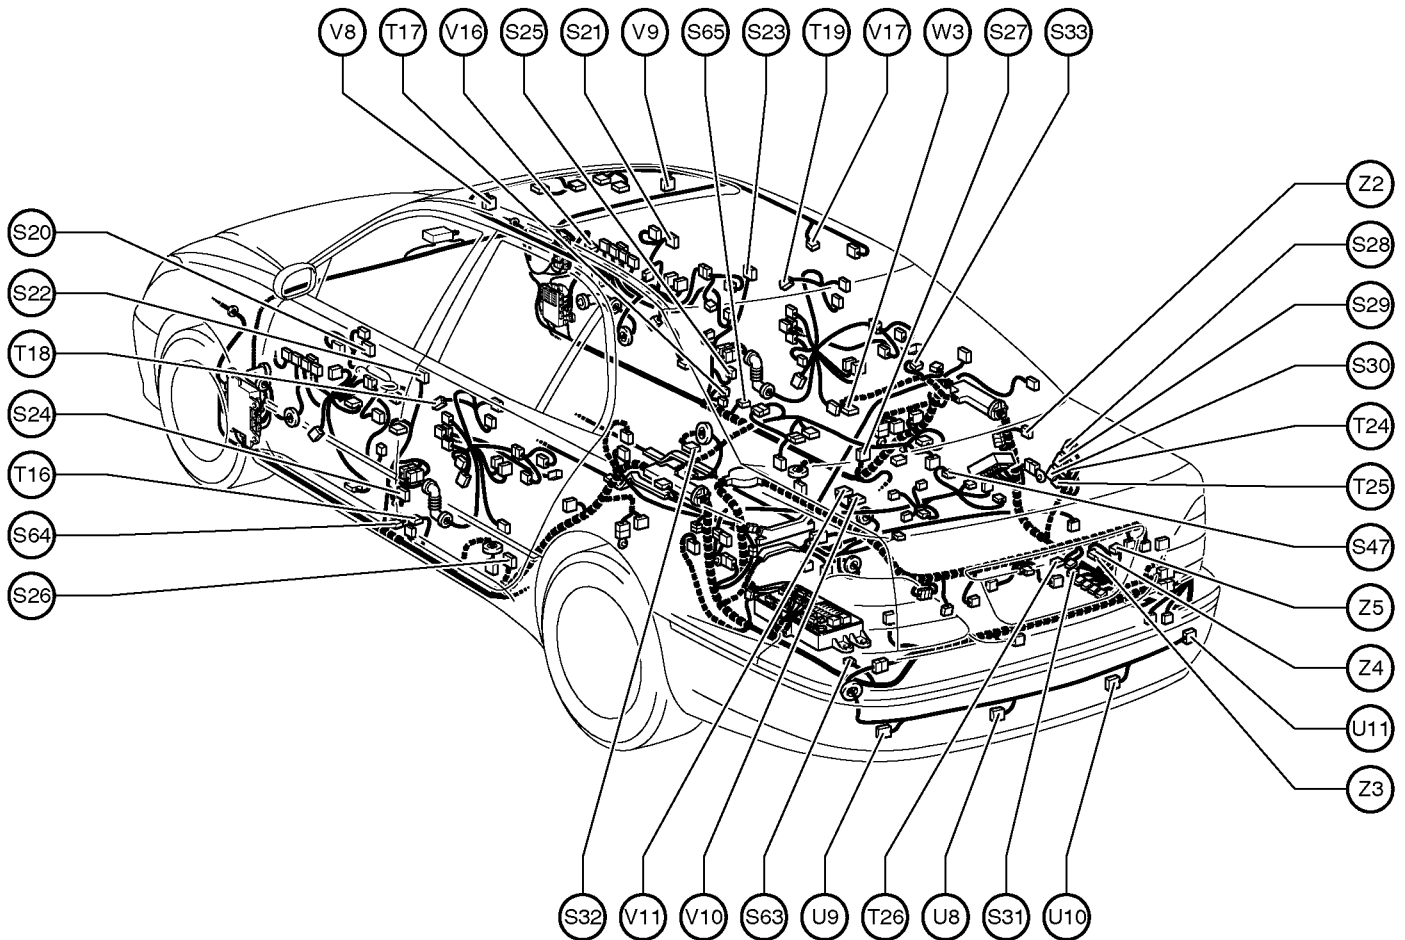

## Position of Parts in Body

S20 Shoulder Belt Adjust SW Front LH  
 S21 Shoulder Belt Adjust SW Front RH  
 S22 Shoulder Belt Anchor Motor and Position Sensor LH  
 S23 Shoulder Belt Anchor Motor RH  
 S24 Side Airbag Sensor Front LH  
 S25 Side Airbag Sensor Front RH  
 S26 Side Airbag Sensor Rear LH  
 S27 Side Airbag Sensor Rear RH  
 S28 Stereo Component Amplifier  
 S29 Stereo Component Amplifier  
 S30 Stereo Component Amplifier  
 S31 Stereo Component Tuner  
 S32 Suspension Control Actuator Rear LH  
 S33 Suspension Control Actuator Rear RH  
 S47 Smoke Sensor  
 S63 Seat Belt Control ECU  
 S64 Seat Belt Motor LH  
 S65 Seat Belt Motor RH

T16 Tension Reducer Solenoid LH  
 T17 Tension Reducer Solenoid RH  
 T18 Tweeter Rear LH  
 T19 Tweeter Rear RH  
 T24 Television Camera ECU  
 T25 Television Camera ECU  
 T26 Television Camera

U 8 Ultrasonic Sensor (Rear Left Center)  
 U 9 Ultrasonic Sensor (Rear Left)  
 U10 Ultrasonic Sensor (Rear Right Center)  
 U11 Ultrasonic Sensor (Rear Right)