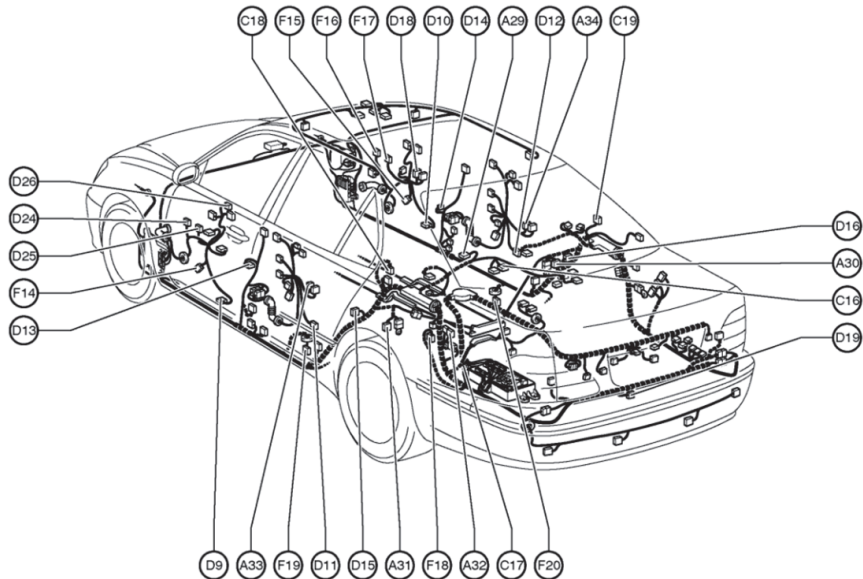

G ELECTRICAL WIRING ROUTING

Position of Parts in Body

A29 A/C Solar Sensor (Rear)

A30 ABS Speed Sensor and Pad Wear Indicator SW Rear RH

A31 ABS Speed Sensor Rear LH

A32 Acceleration Sensor

A33 Ashtray Illumination Rear LH