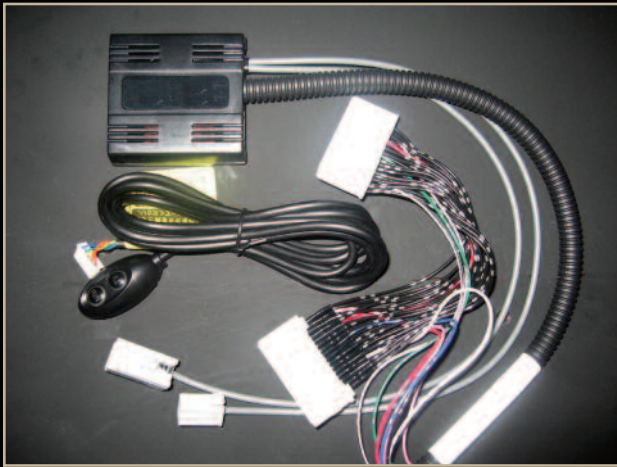

PRESTIGIOUS SOCIETY

LEXUS NAVIGATION & DVD OVERRIDE MODULE

Tired of not able to access the navigation functions while you are driving your Lexus? Tired of having the DVD playback feature¹ but your passengers can't seem to enjoy it while the vehicle is in motion? If yes, this override module will put you back in the driver's seat!

This override module is an elegant, effective, and reliable solution for Lexus OEM Navigation and Mark Levinson DVD integration. Installing this module on your vehicle allows you to enjoy the following benefits and advantages:

- Plug-n-Play feature eliminates wire cutting which may potentially void of factory warranty².
- Provides full integration with the factory installed Audio/Navigation system.
- Compatible with other aftermarket equipment designed to enhance the OEM navigation and DVD system³.