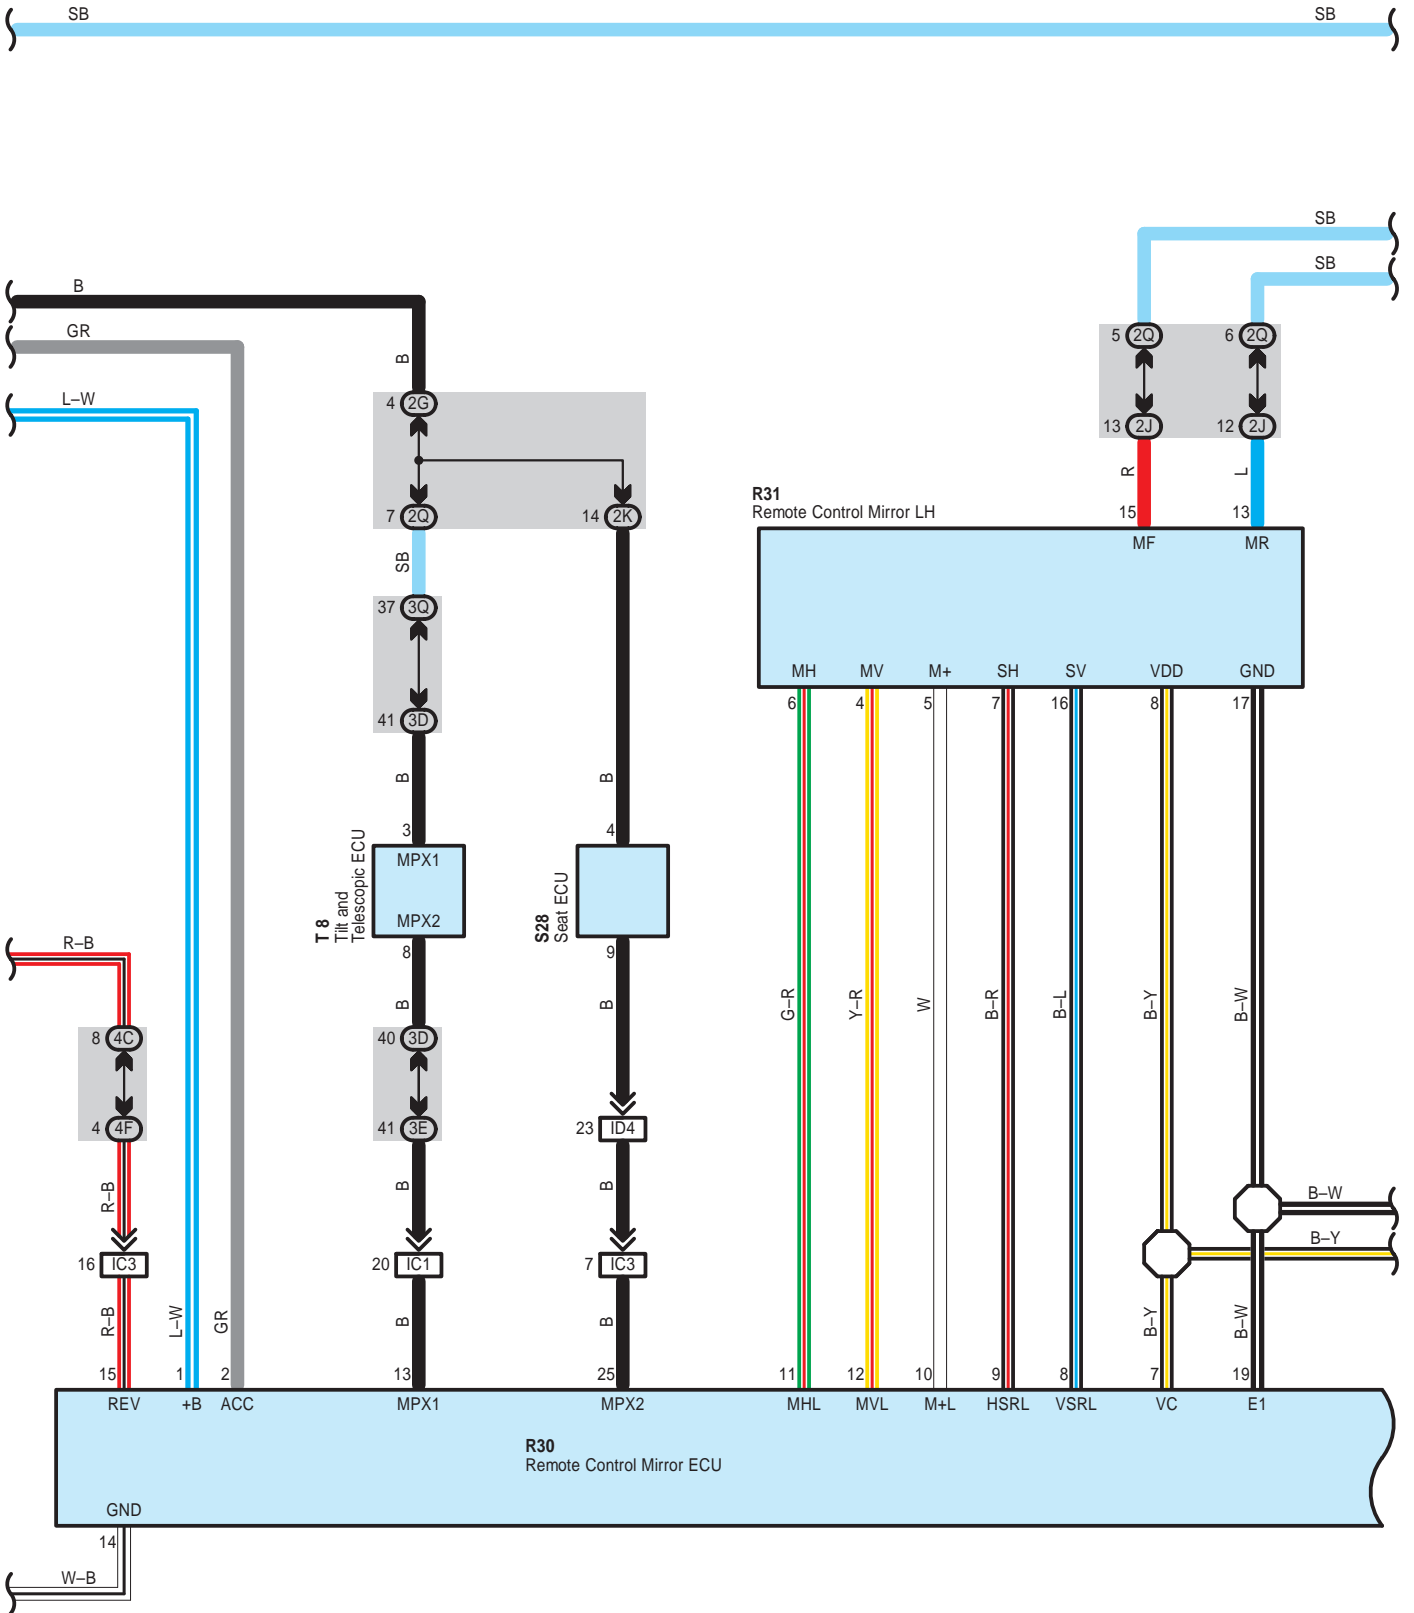

# Remote Control Mirror

# Remote Control Mirror

Remote Control Mirror

3D

White

3E

Gray

3J

Gray

3P

White