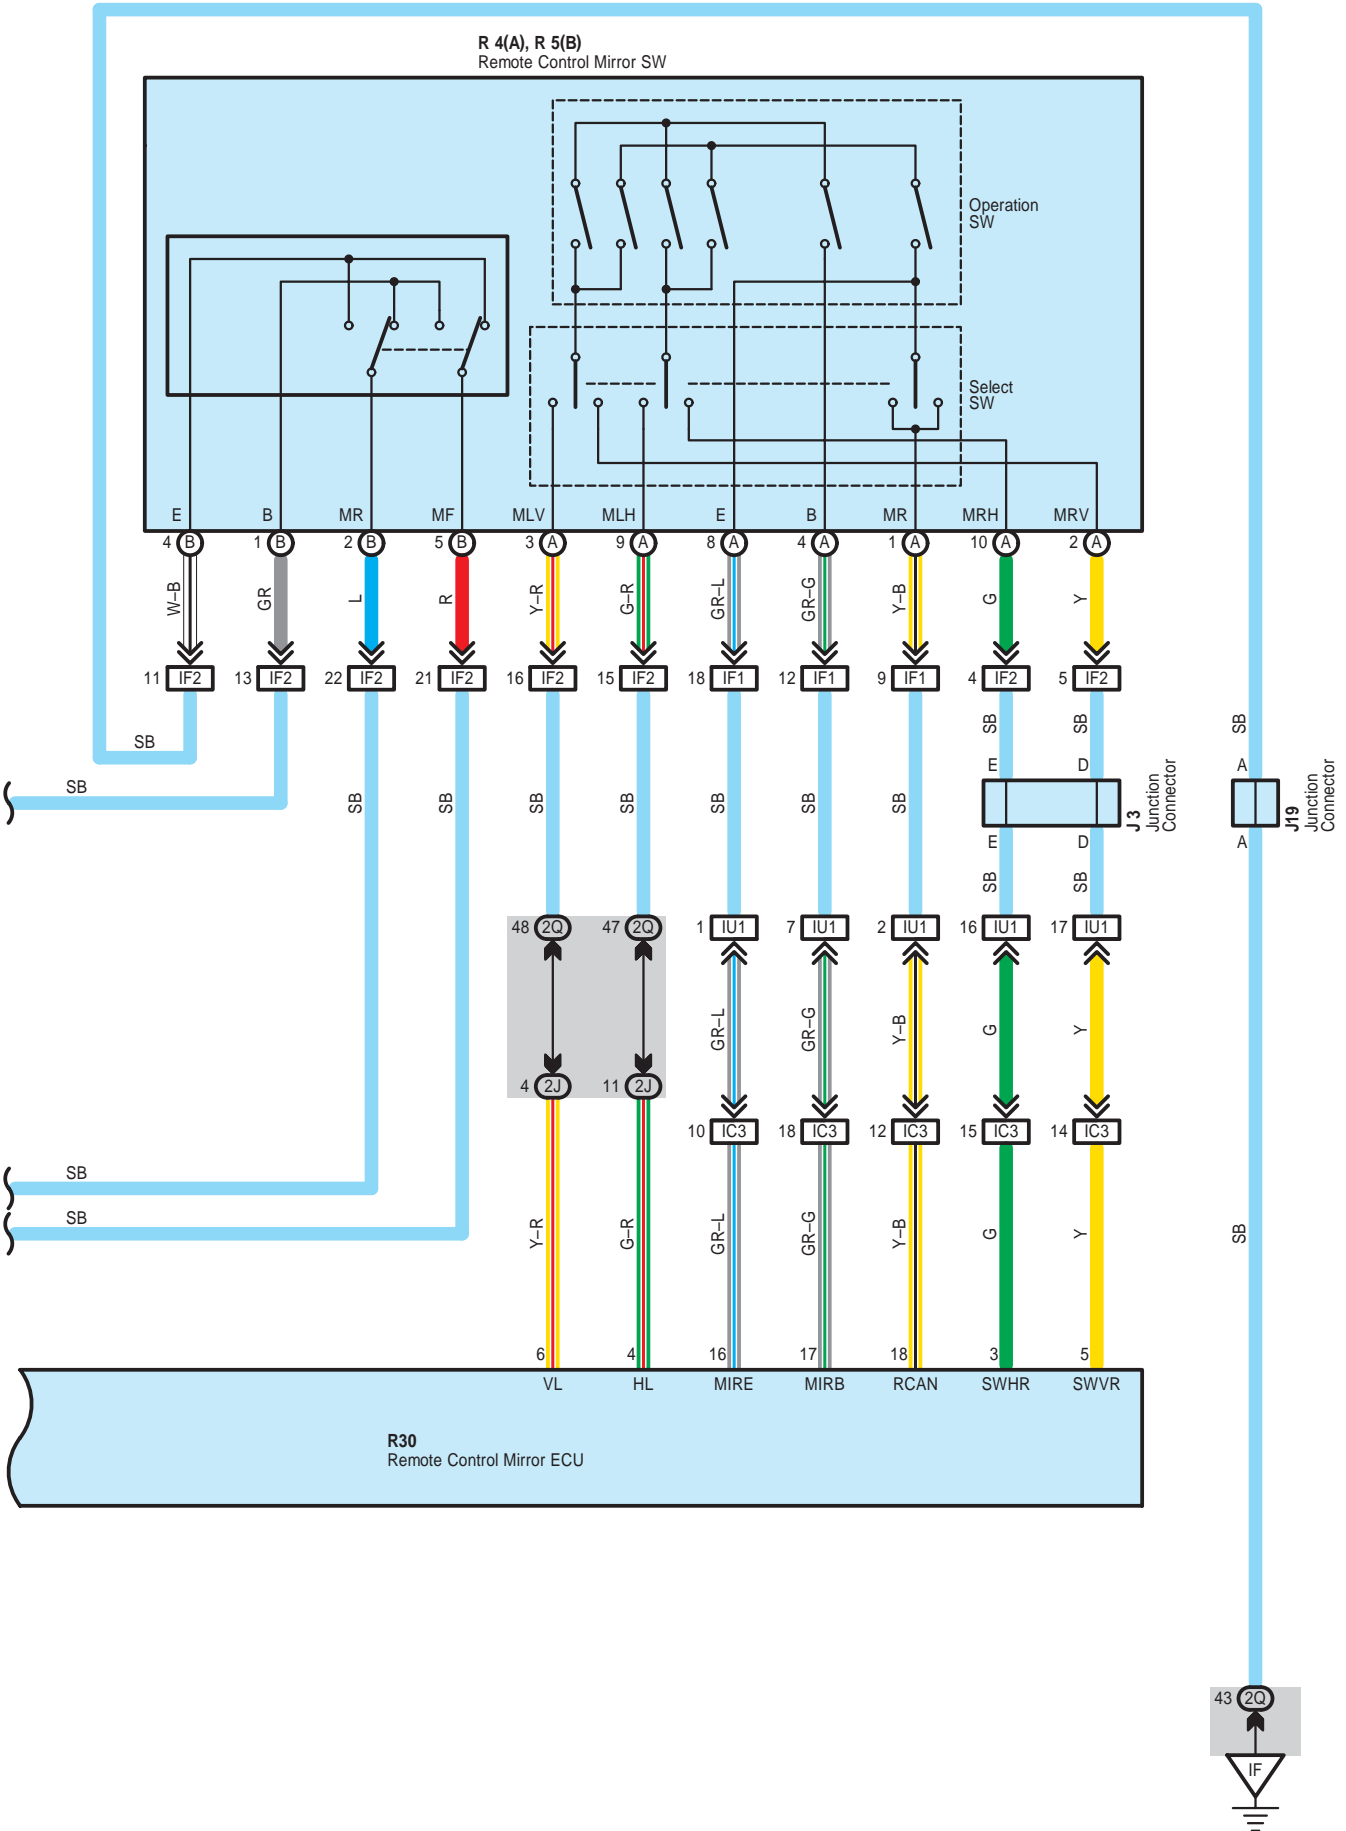

Remote Control Mirror