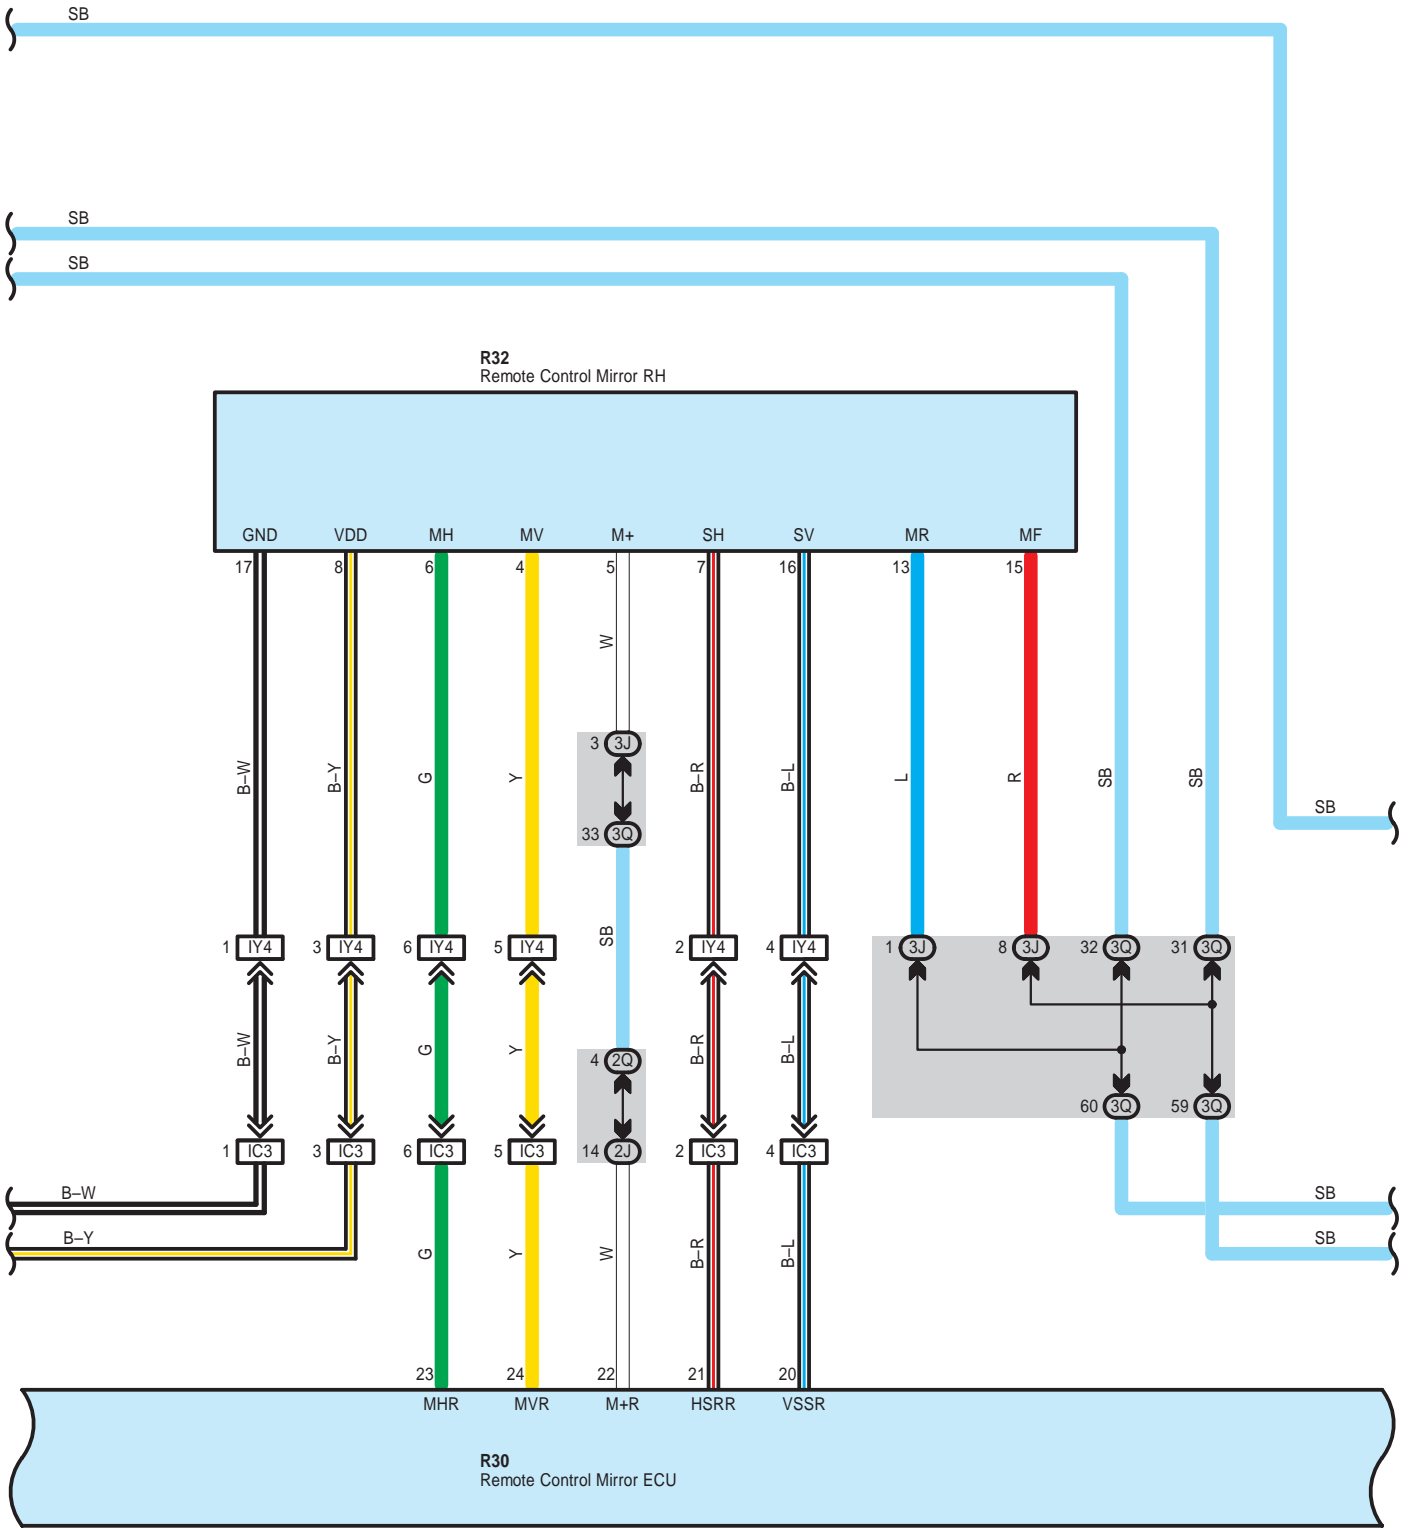

# Remote Control Mirror

# Remote Control Mirror

Remote Control Mirror

3D

White

3E

Gray

3J

Gray

3P

White