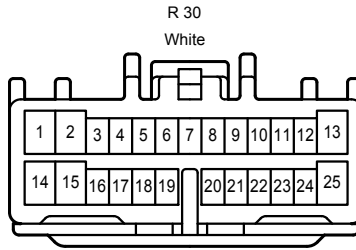

Remote Control Mirror