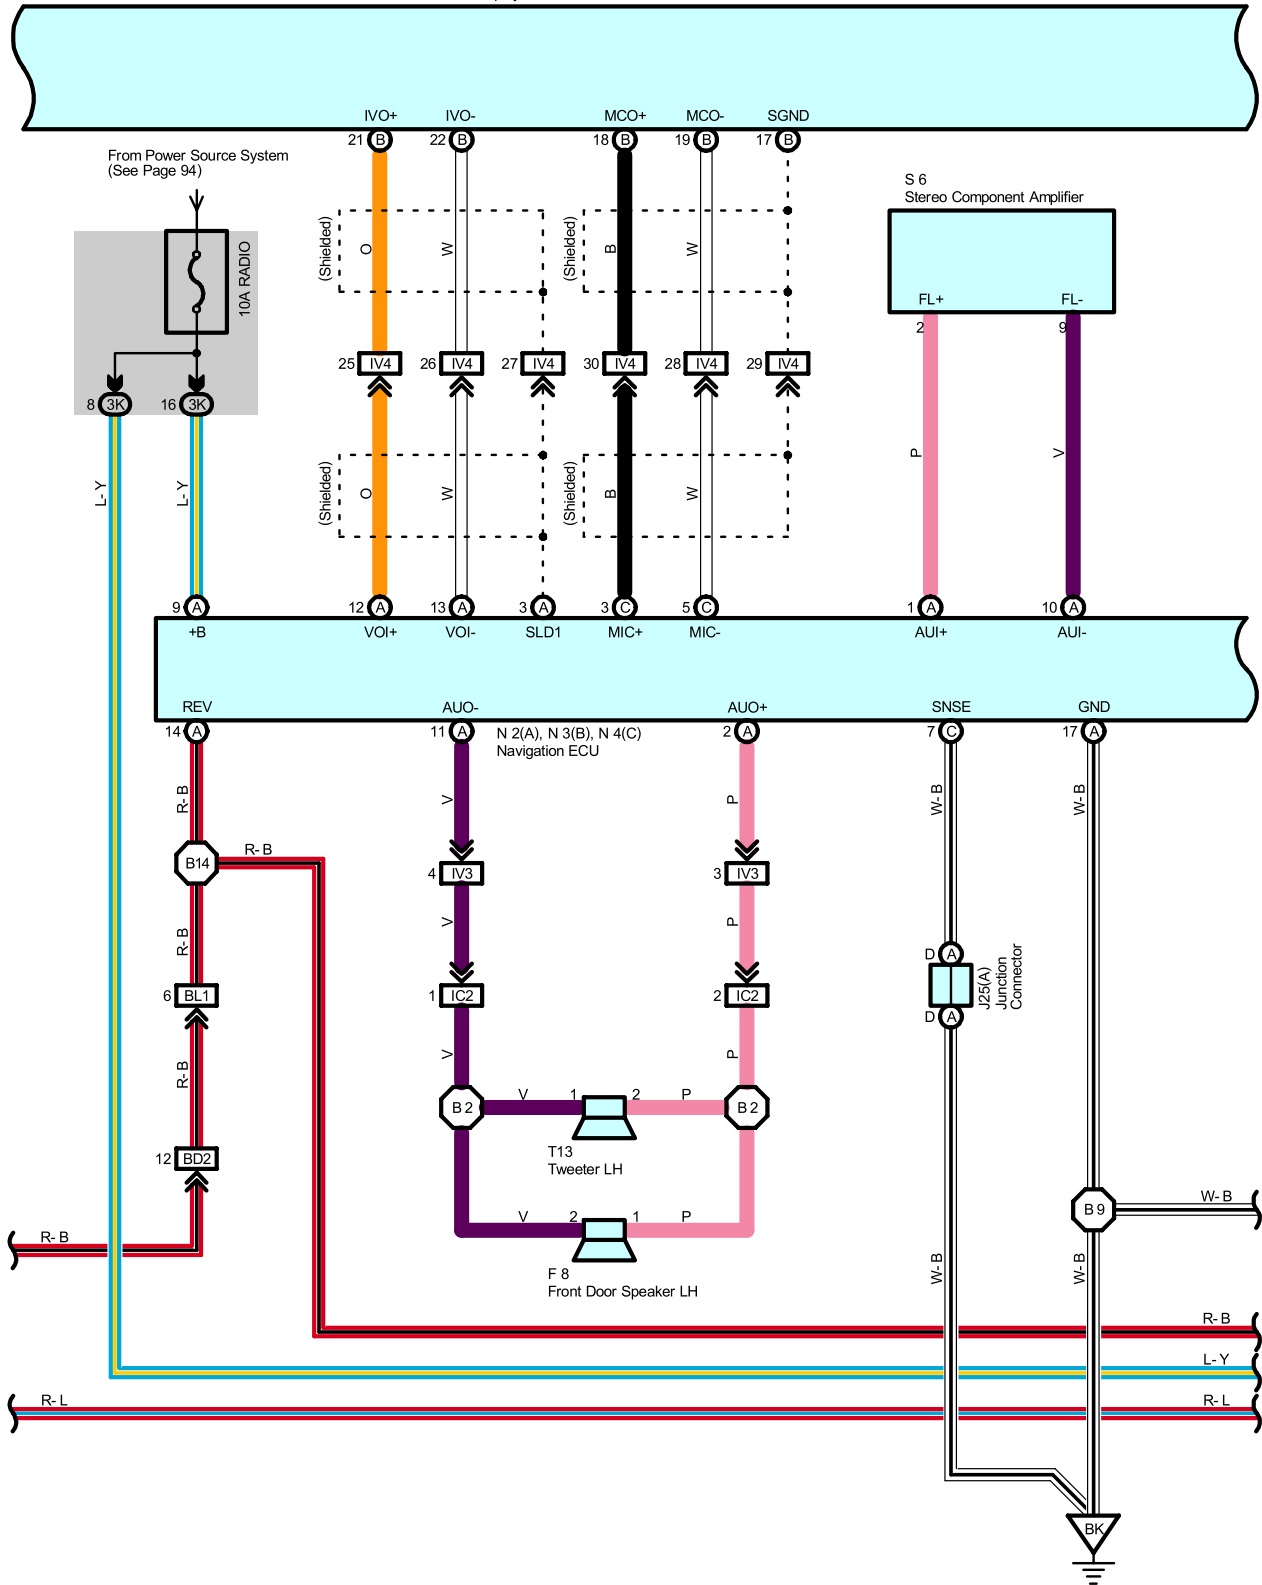

- S 3 Seat Heater SW (Driver's Seat)
- S 4 Seat Heater SW (Front Passenger's Seat)
- S 5 Stop Light SW

- T 4 Telescopic Motor
- T 5 Theft Deterrent ECU
- T 7 Tilt and Telescopic ECU
- T 8 Tilt and Telescopic ECU
- T 9 Tilt Motor
- T 10 Ignition Key Cylinder Light
Transponder Key Amplifier
- T 11 Turn Signal Flasher
- T 18 Towing Brake Controller
- T 19 Transponder Key Computer

- U 1 Unlock Warning SW

- V 8 VSC Warning Buzzer

- Y 1 Yaw Rate Sensor

- Z 1 Option Connector (Glass Breakage Sensor)

Navigation System, TOYOTA Parking Assist (Rear View Monitor)

M 5(A), M 6(B), M 7(C)
Multi-Display