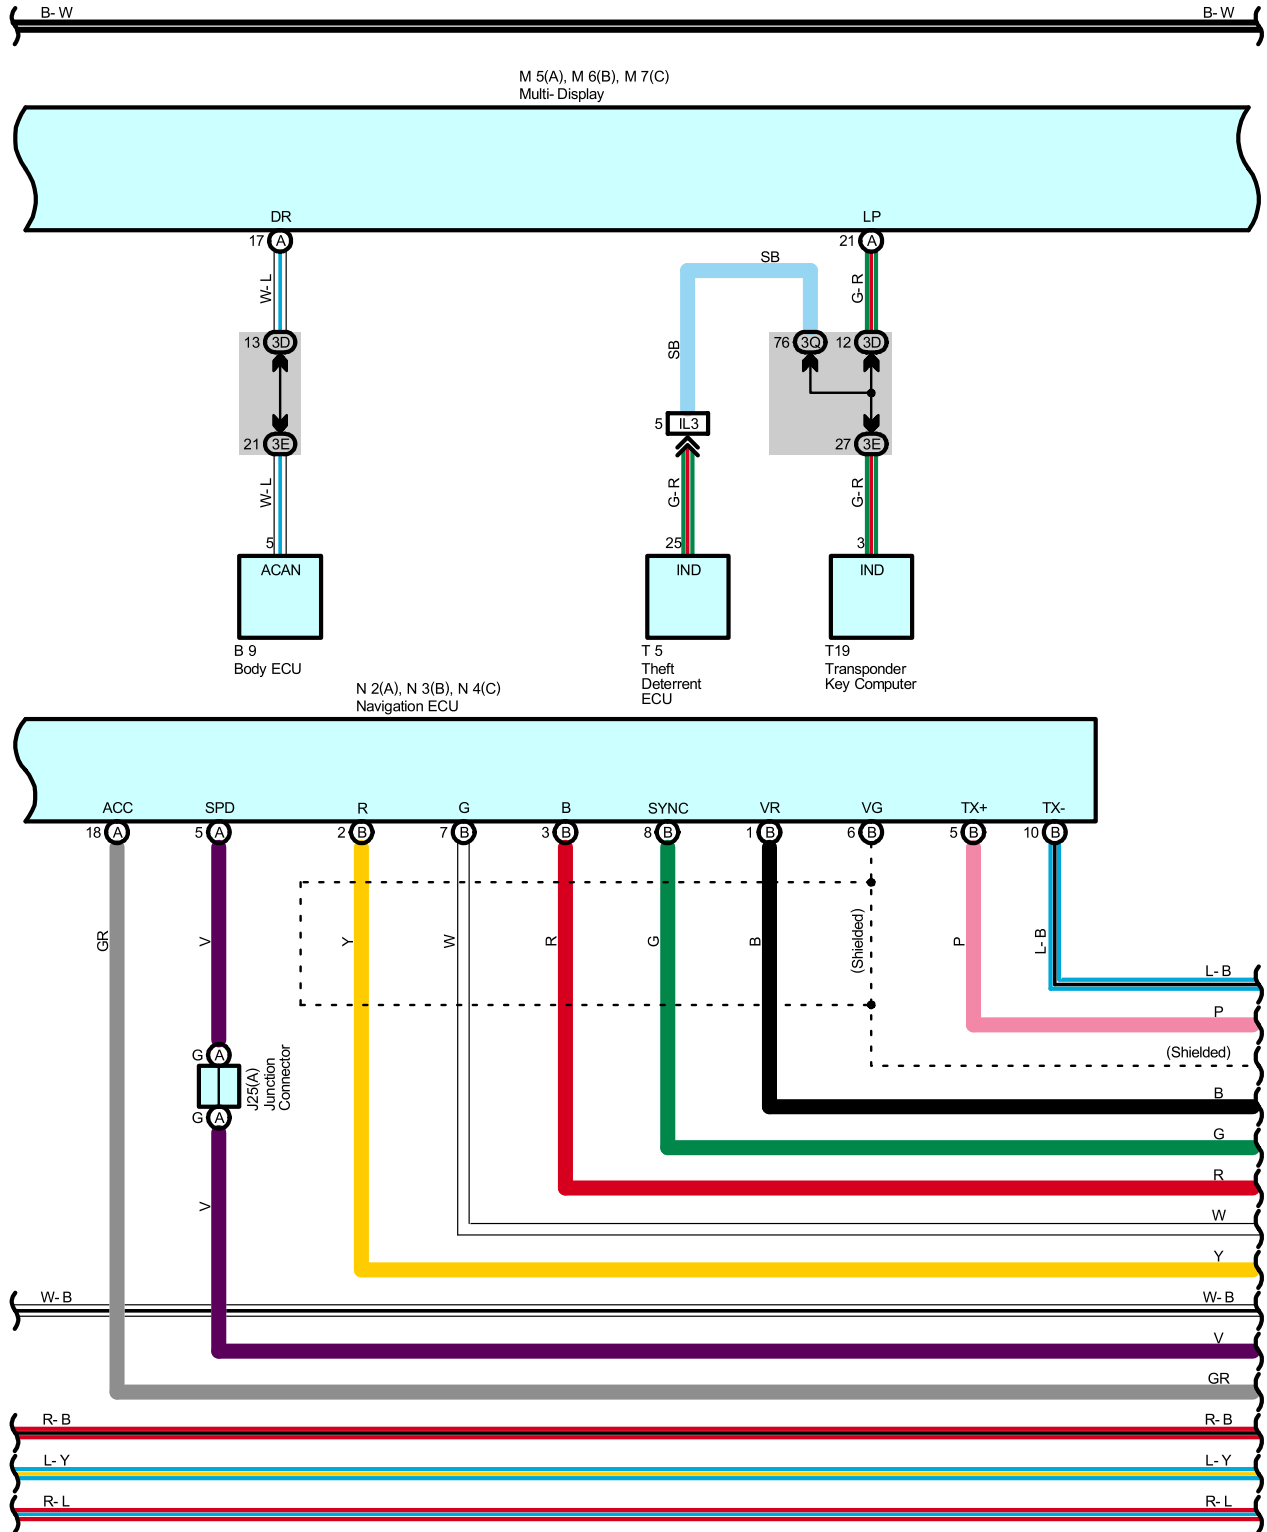

Navigation System, TOYOTA Parking Assist (Rear View Monitor)