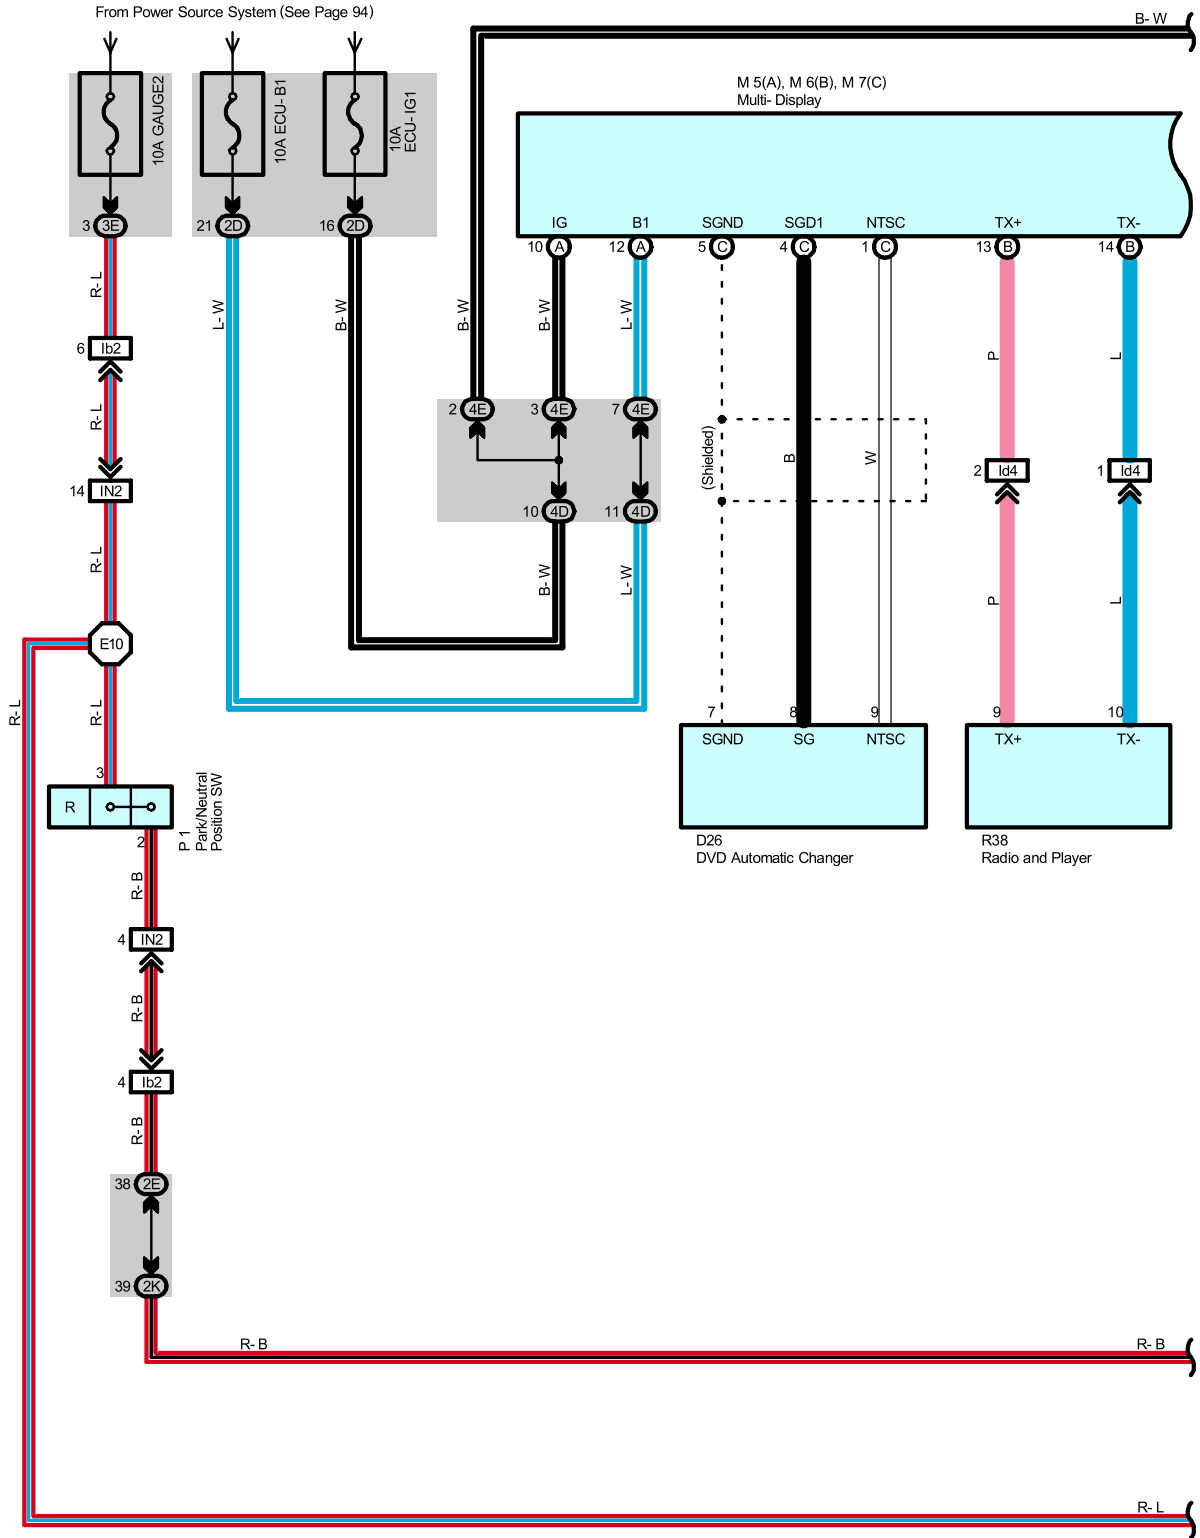

- R 5 Remote Control Mirror SW
- R 6 Rheostat
- R 7 Room Temp. Sensor (Front)
- R 36 Radio and Player
- R 37 Radio and Player
- R 38 Radio and Player
- R 39 Rear Seat Audio Controller
- R 40 Roll Sensing of Curtain Shield Airbags Cutoff SW

- S 3 Seat Heater SW (Driver's Seat)
- S 4 Seat Heater SW (Front Passenger's Seat)
- S 5 Stop Light SW

- T 4 Telescopic Motor
- T 5 Theft Deterrent ECU
- T 7 Tilt and Telescopic ECU
- T 8 Tilt and Telescopic ECU
- T 9 Tilt Motor
- T 10 Ignition Key Cylinder Light
Transponder Key Amplifier
- T 11 Turn Signal Flasher
- T 18 Towing Brake Controller
- T 19 Transponder Key Computer

- U 1 Unlock Warning SW

- V 8 VSC Warning Buzzer

- Y 1 Yaw Rate Sensor

- Z 1 Option Connector (Glass Breakage Sensor)

Navigation System, TOYOTA Parking Assist (Rear View Monitor)

M 5(A), M 6(B), M 7(C)
Multi-Display