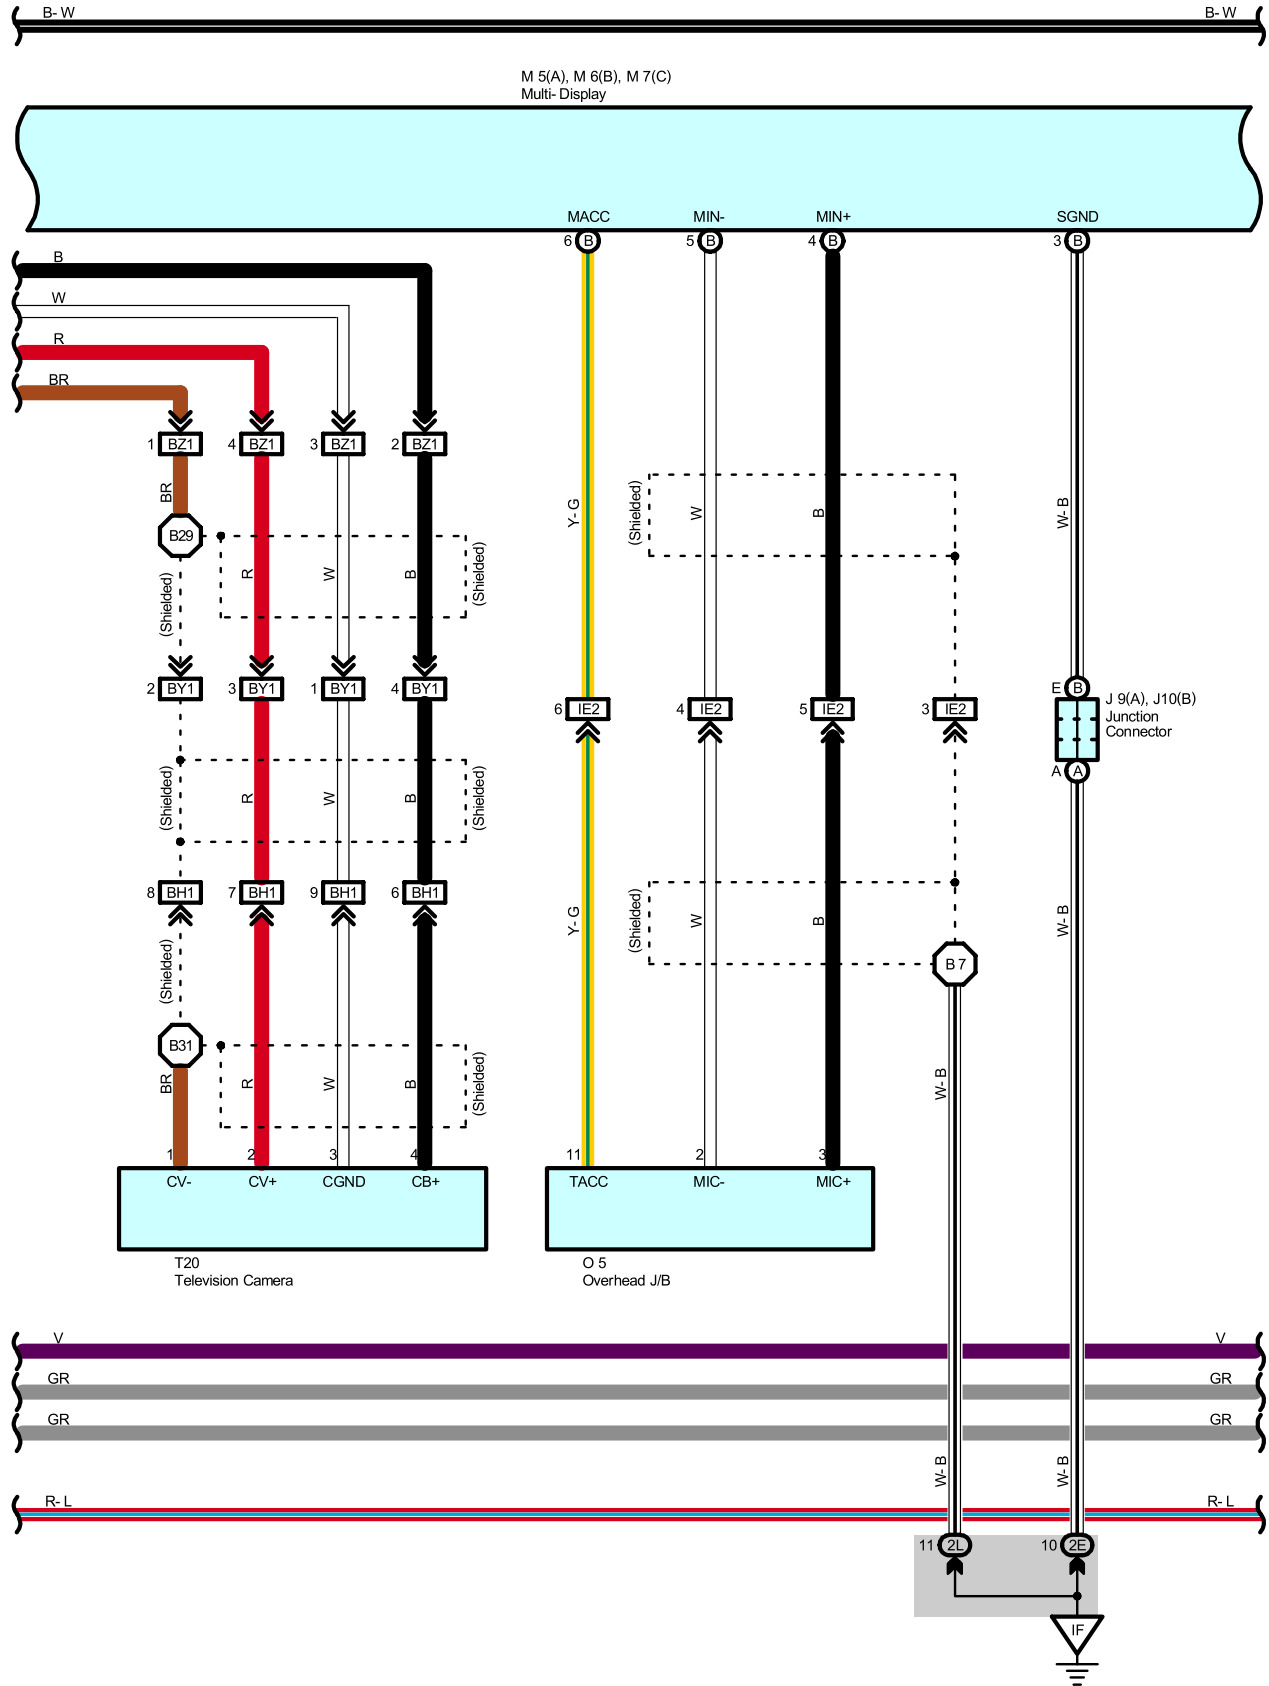

Navigation System, TOYOTA Parking Assist (Rear View Monitor)