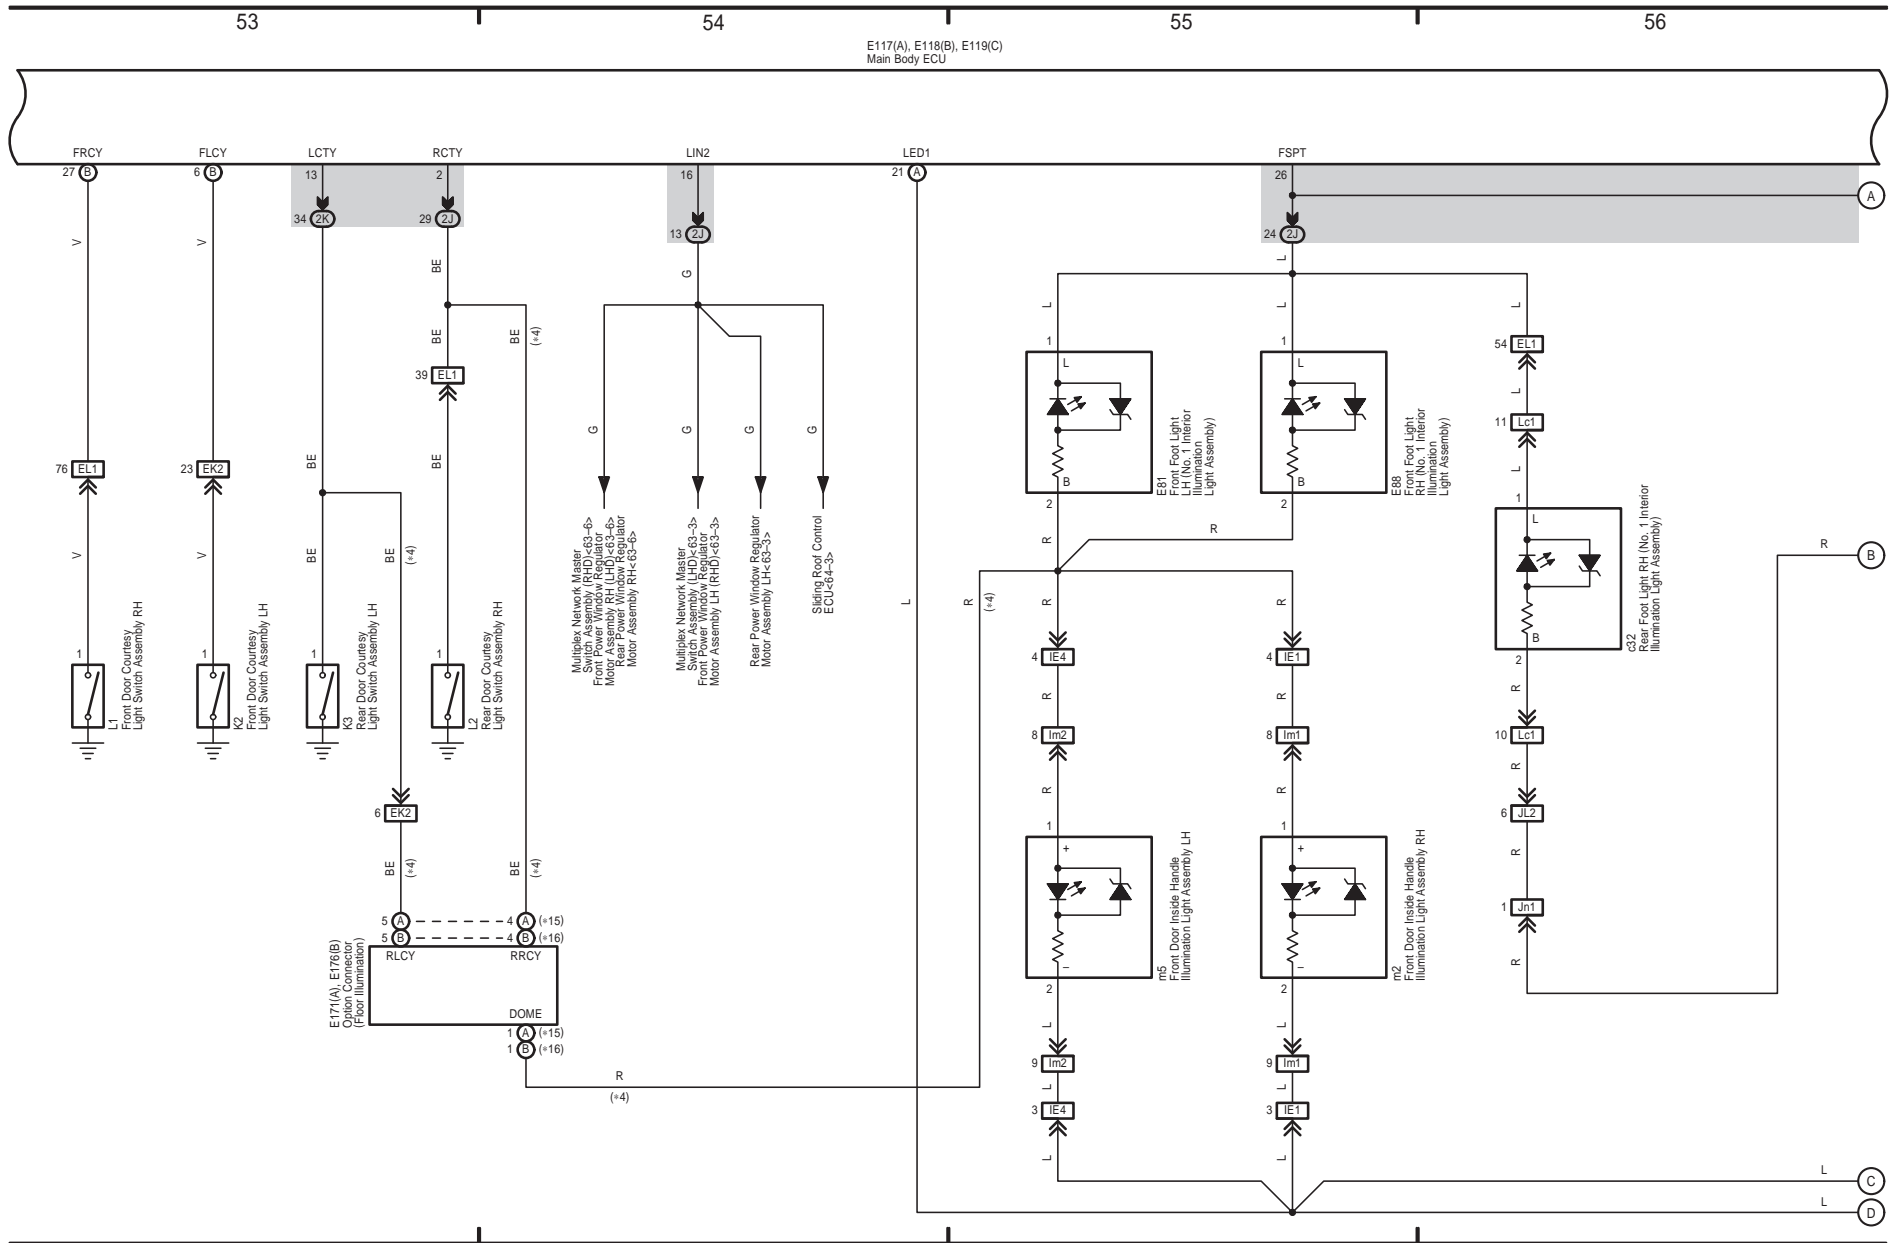

Interior Light (From Sep. 2015 Production)

* 4 : w/ Option Connector
*15 : Before Aug. 2016 Production
*16 : From Aug. 2016 Production

LEXUS LX 570 / LX 460 / LX 450d (EM27C1E)