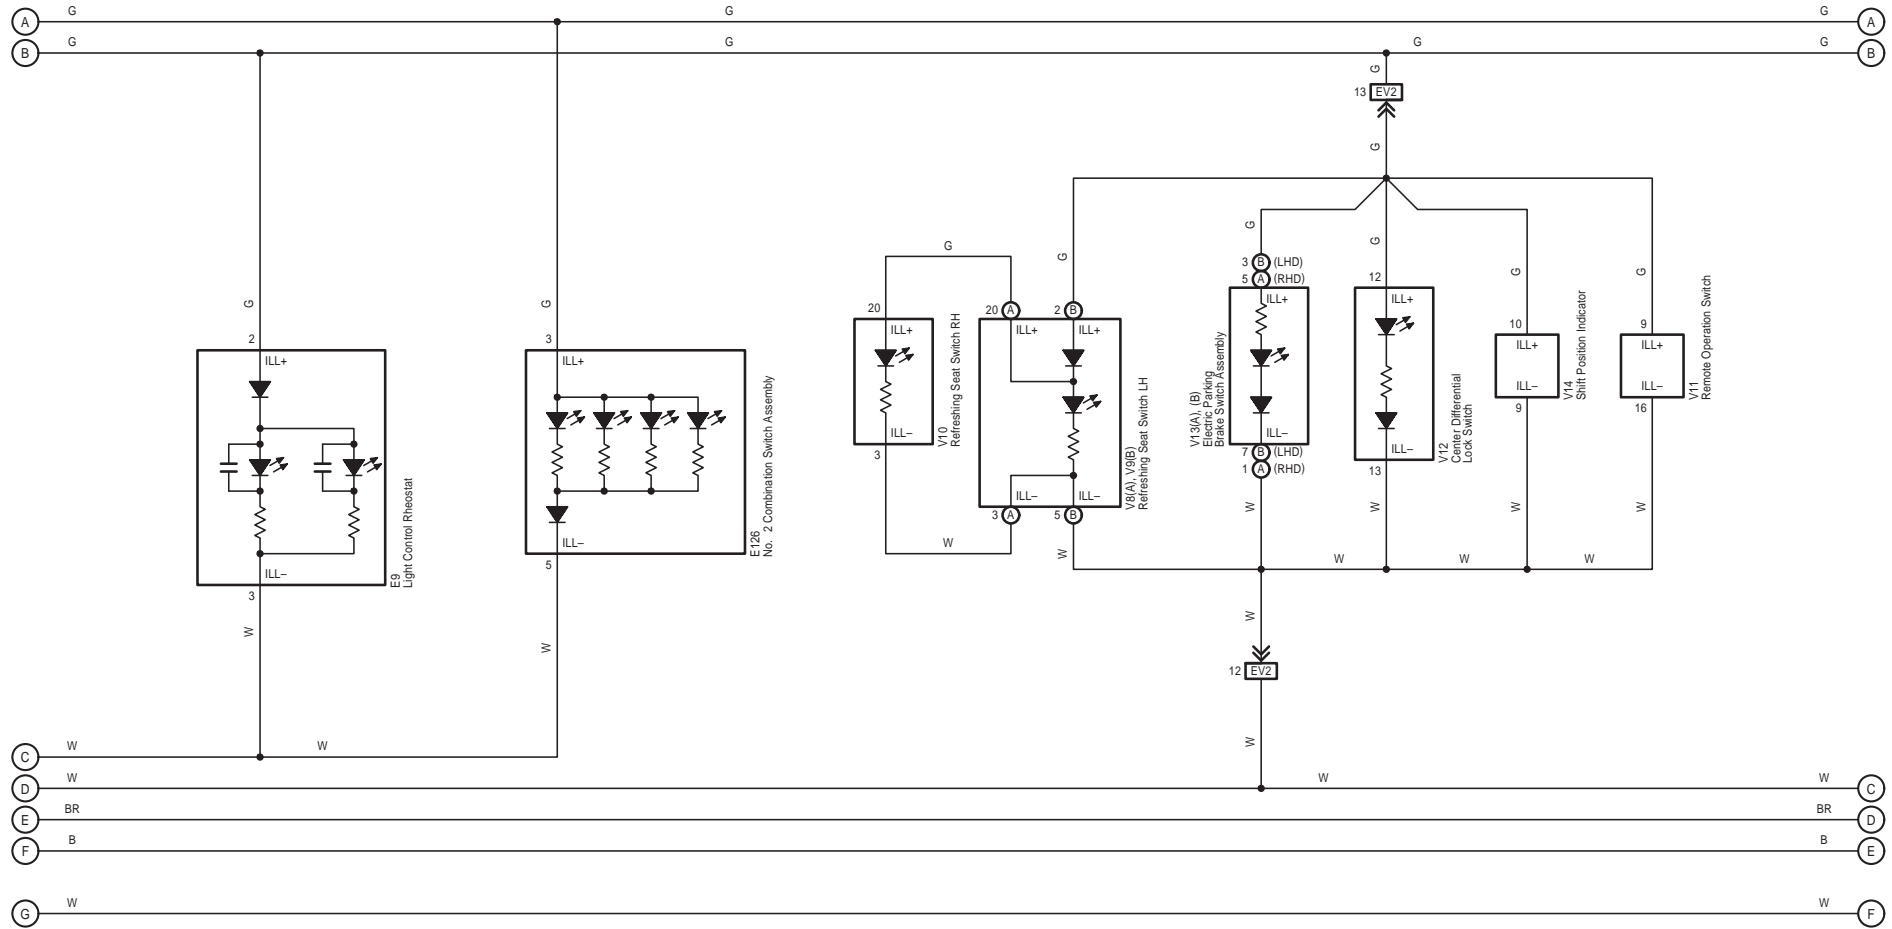

Illumination (From Sep. 2015 Production)

29

30

31

32

E117(A), E118(B), E119(C)  
Main Body ECU

LEXUS LX 570 / LX 460 / LX 450d (EM27C1E)

Illumination (From Sep. 2015 Production)