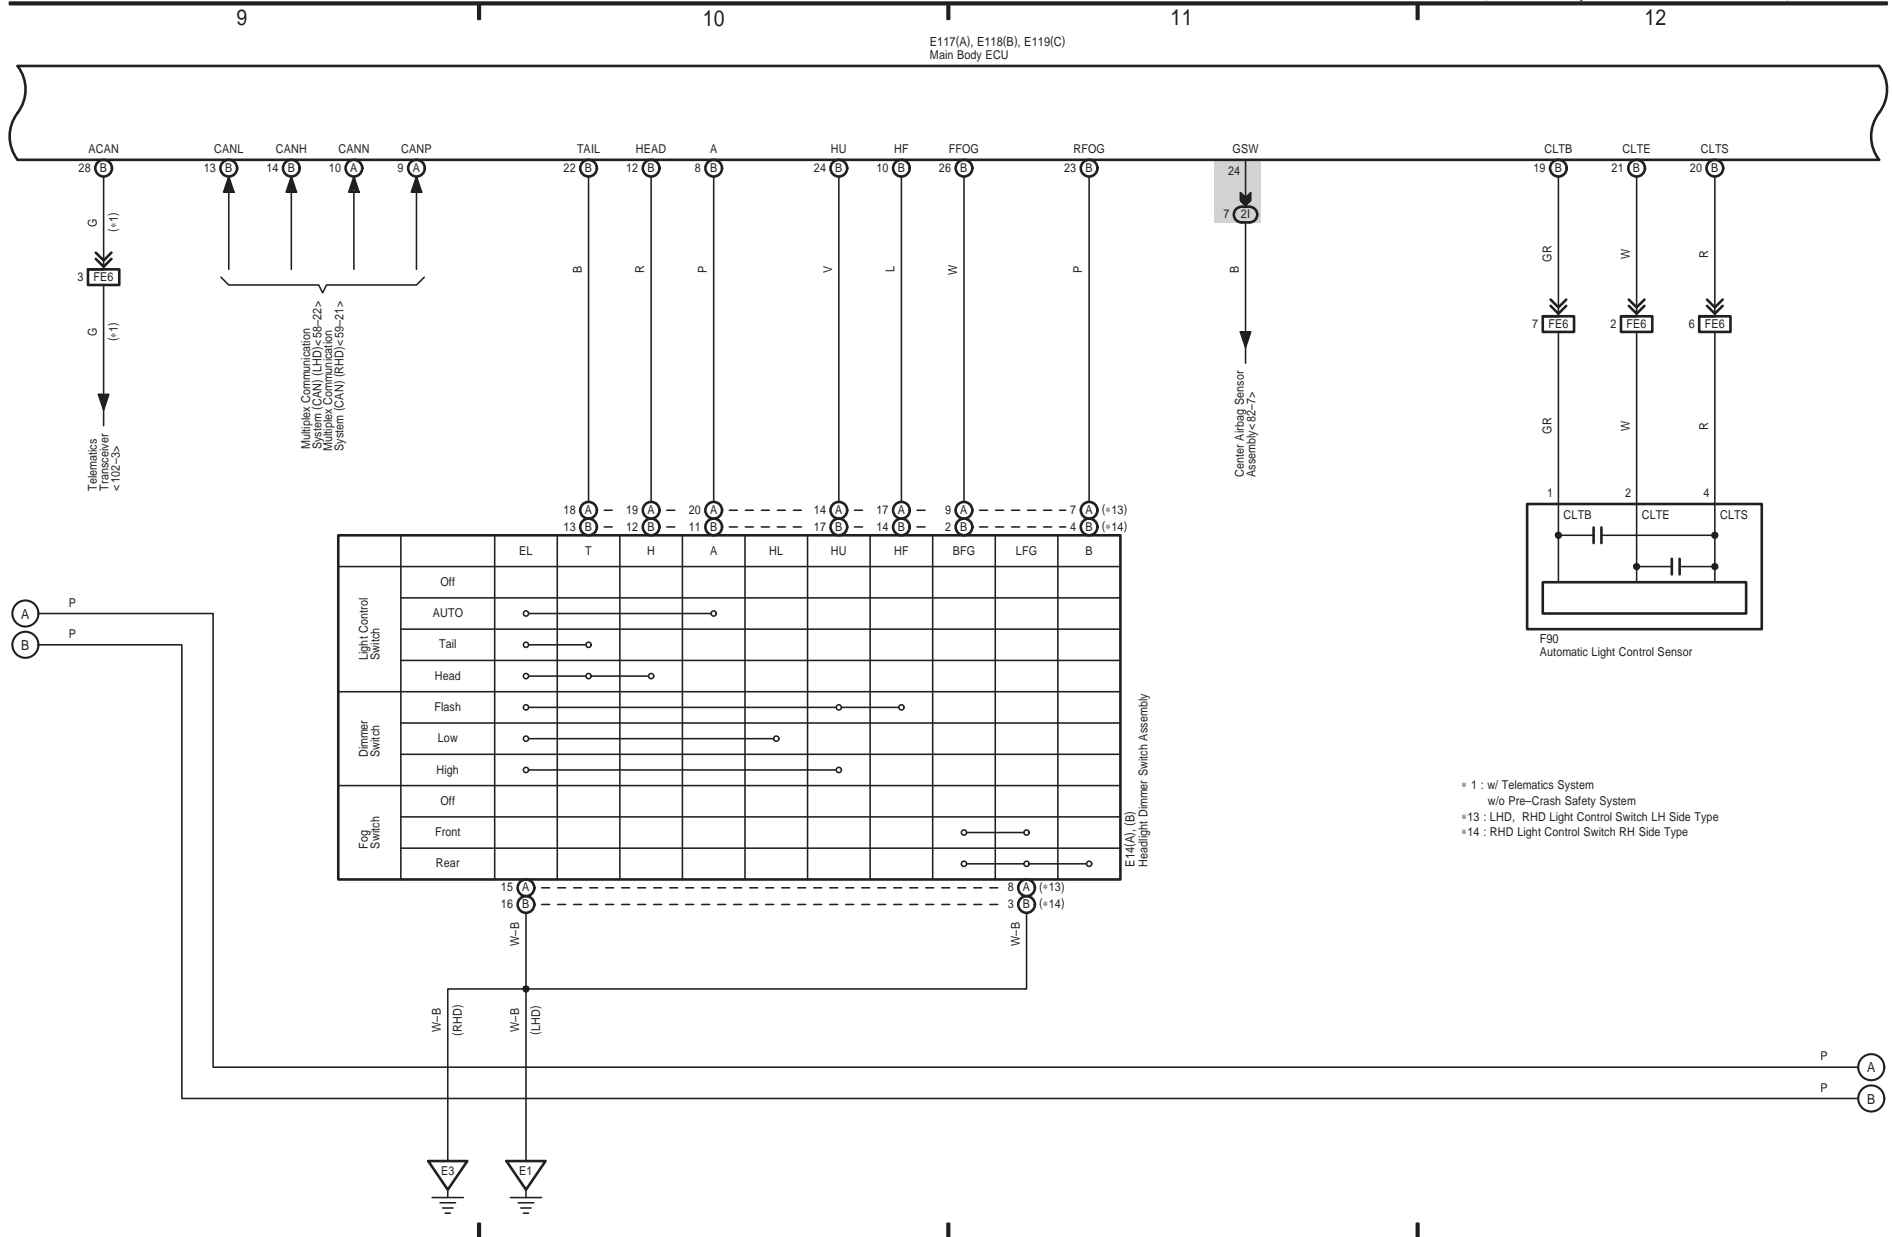

Headlight, Headlight Beam Level Control,
Headlight Cleaner (From Sep. 2015 Production)

Automatic Light Control and
Light Auto Turn Off System
(From Sep. 2015 Production)

LEXUS LX 570 / LX 460 / LX 450d (EM27C1E)

M OVERALL ELECTRICAL WIRING DIAGRAM