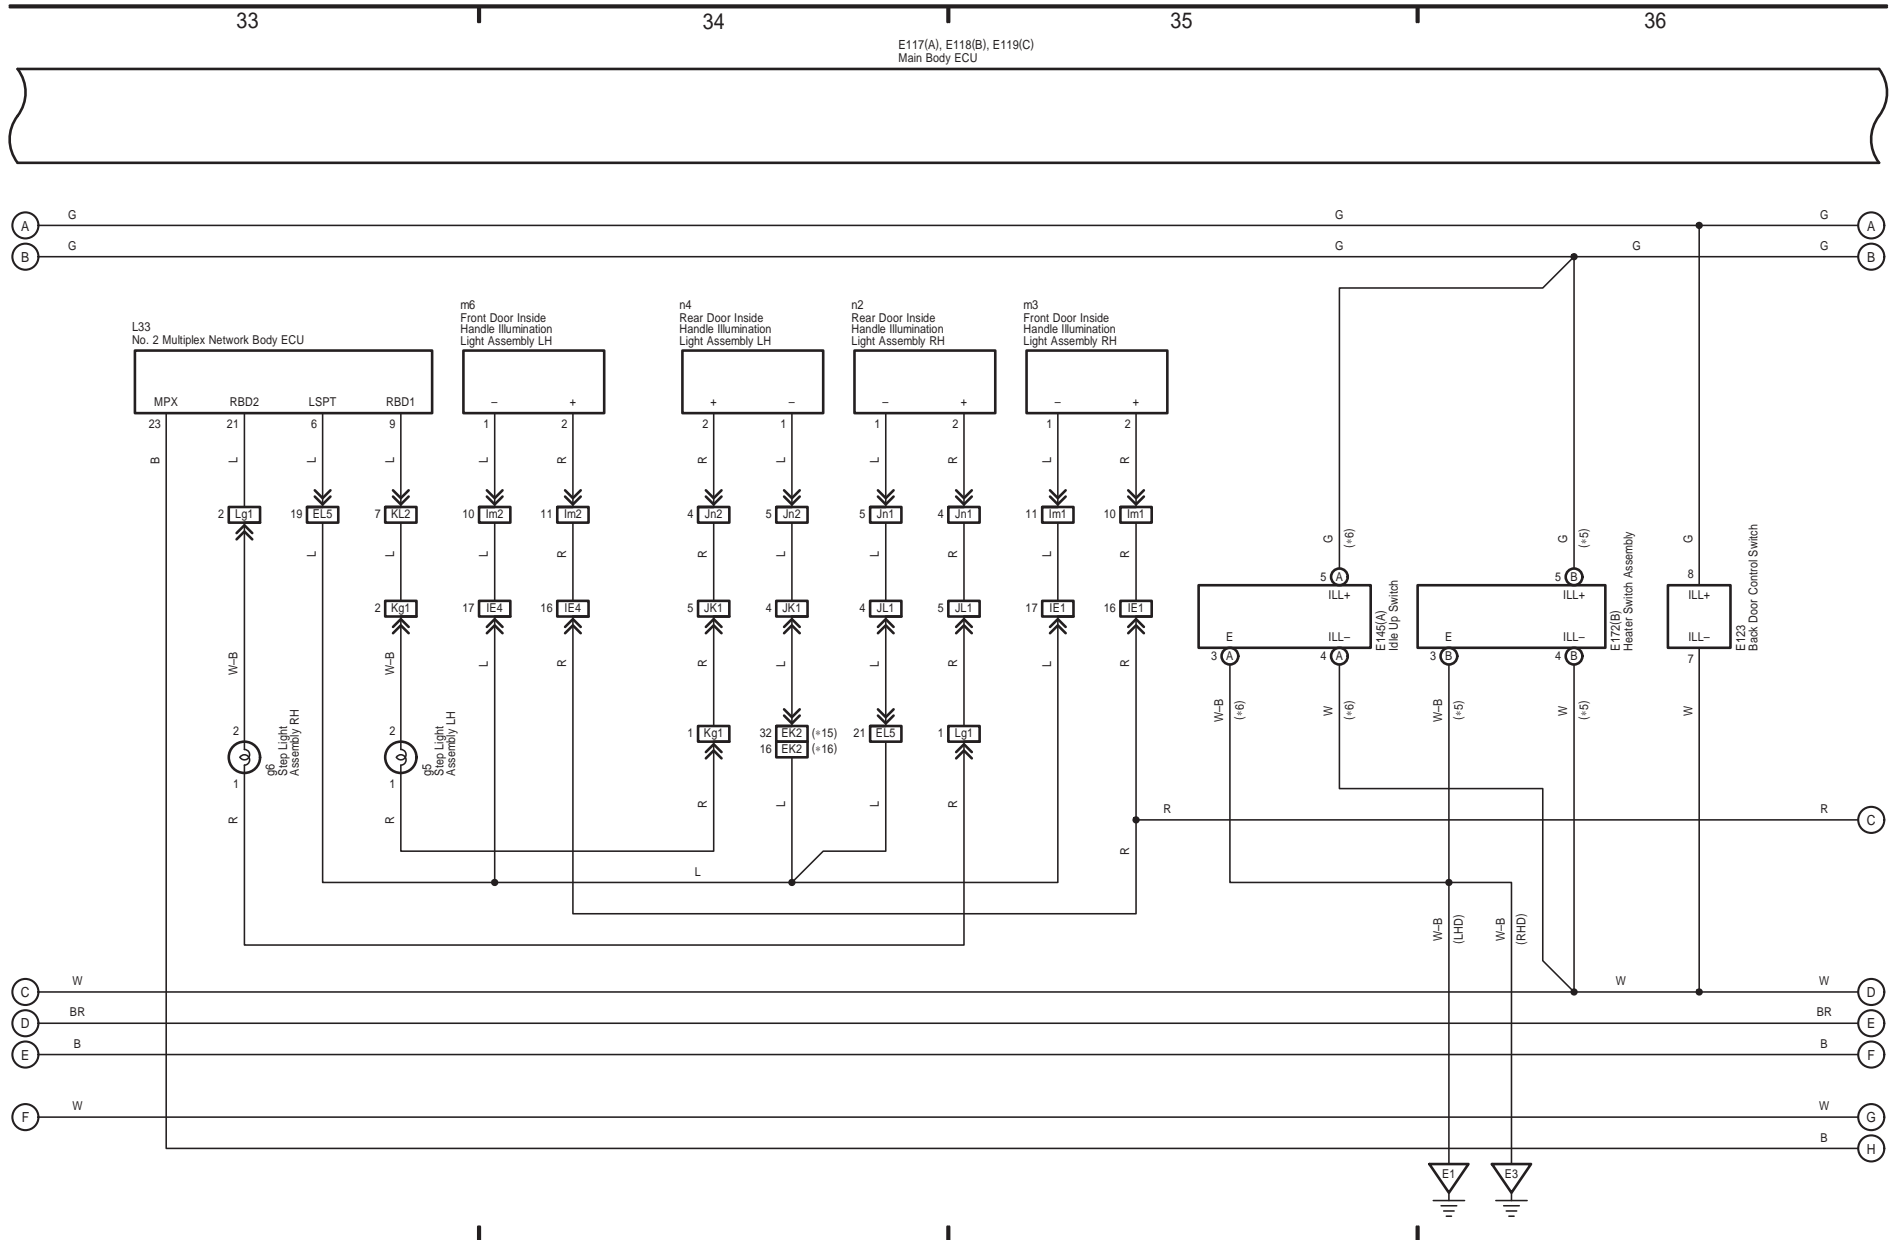

Illumination (From Sep. 2015 Production)

- 5 : w/ Viscous Heater
- 6 : w/o Viscous Heater
- 15 : Before Aug. 2016 Production
- 16 : From Aug. 2016 Production

LEXUS LX 570 / LX 460 / LX 450d (EM27C1E)

M OVERALL ELECTRICAL WIRING DIAGRAM