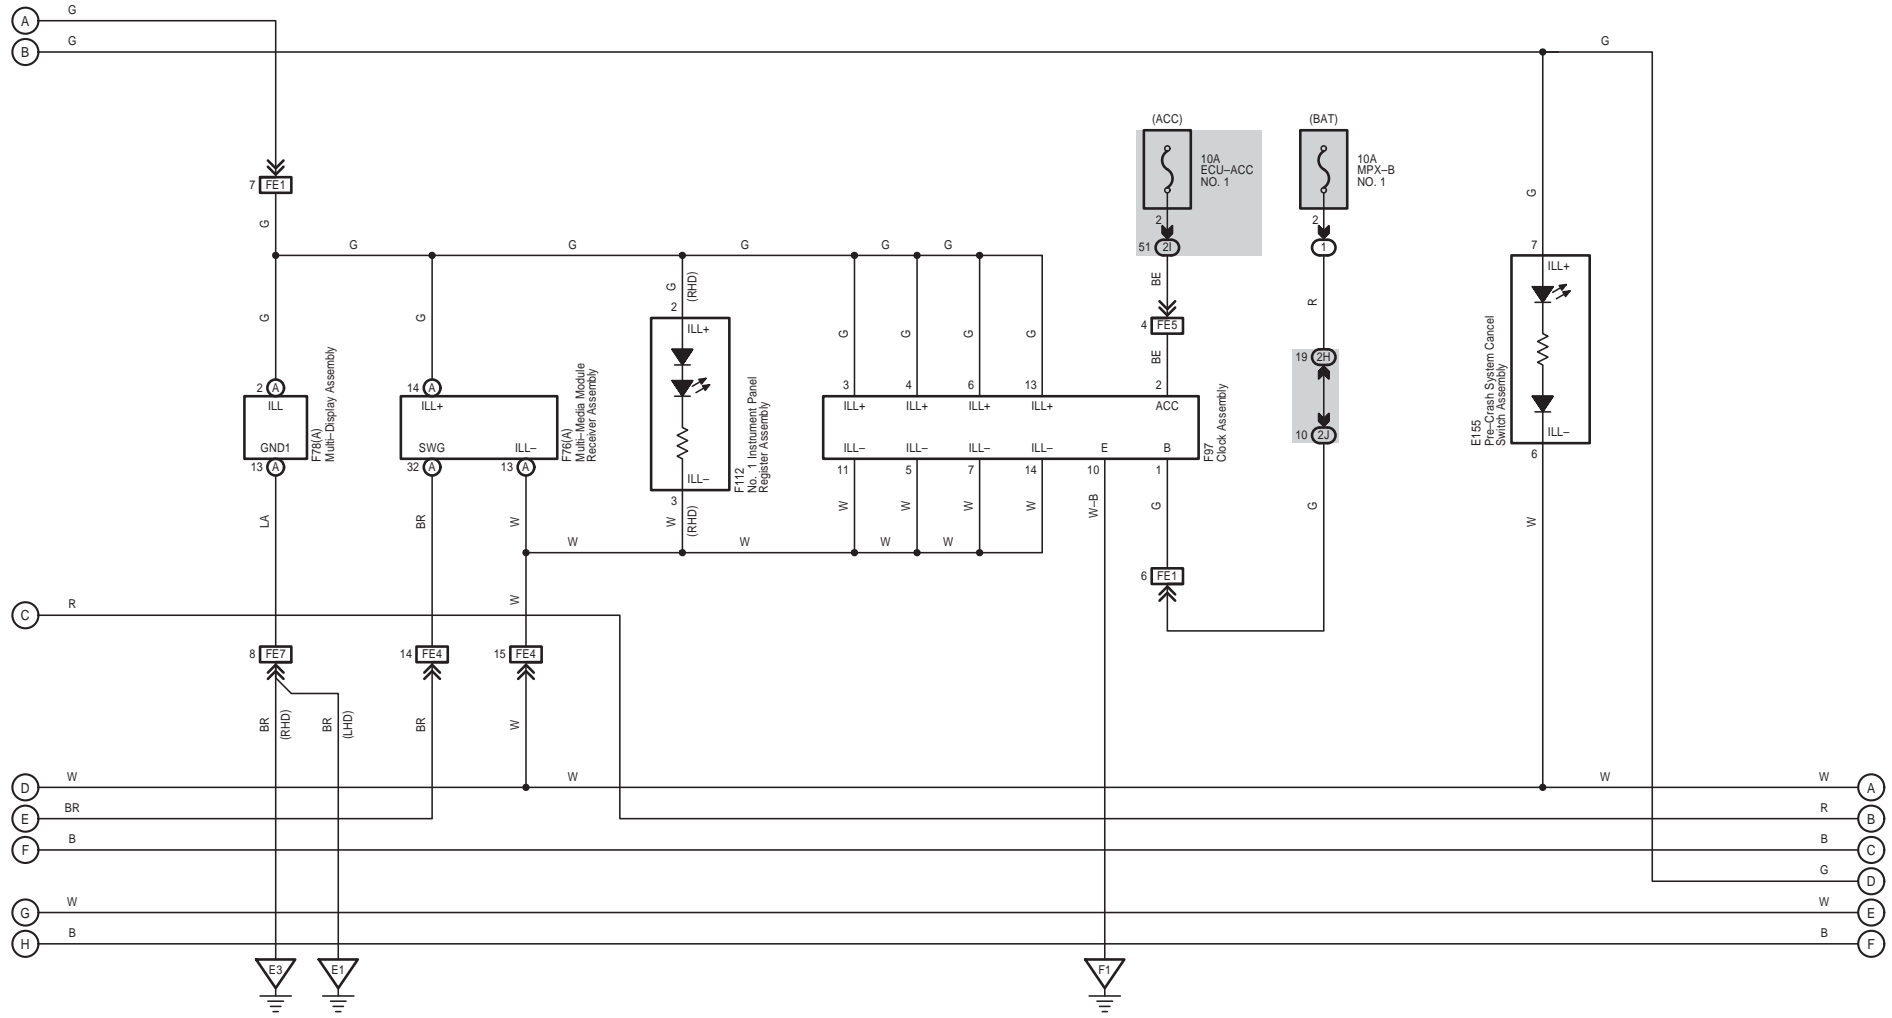

Illumination (From Sep. 2015 Production)

37

38

39

40

LEXUS LX 570 / LX 460 / LX 450d (EM27C1E)

Illumination (From Sep. 2015 Production)

\* 2 : Automatic Folding-Up Function  
 \*15 : Before Aug. 2016 Production  
 \*16 : From Aug. 2016 Production