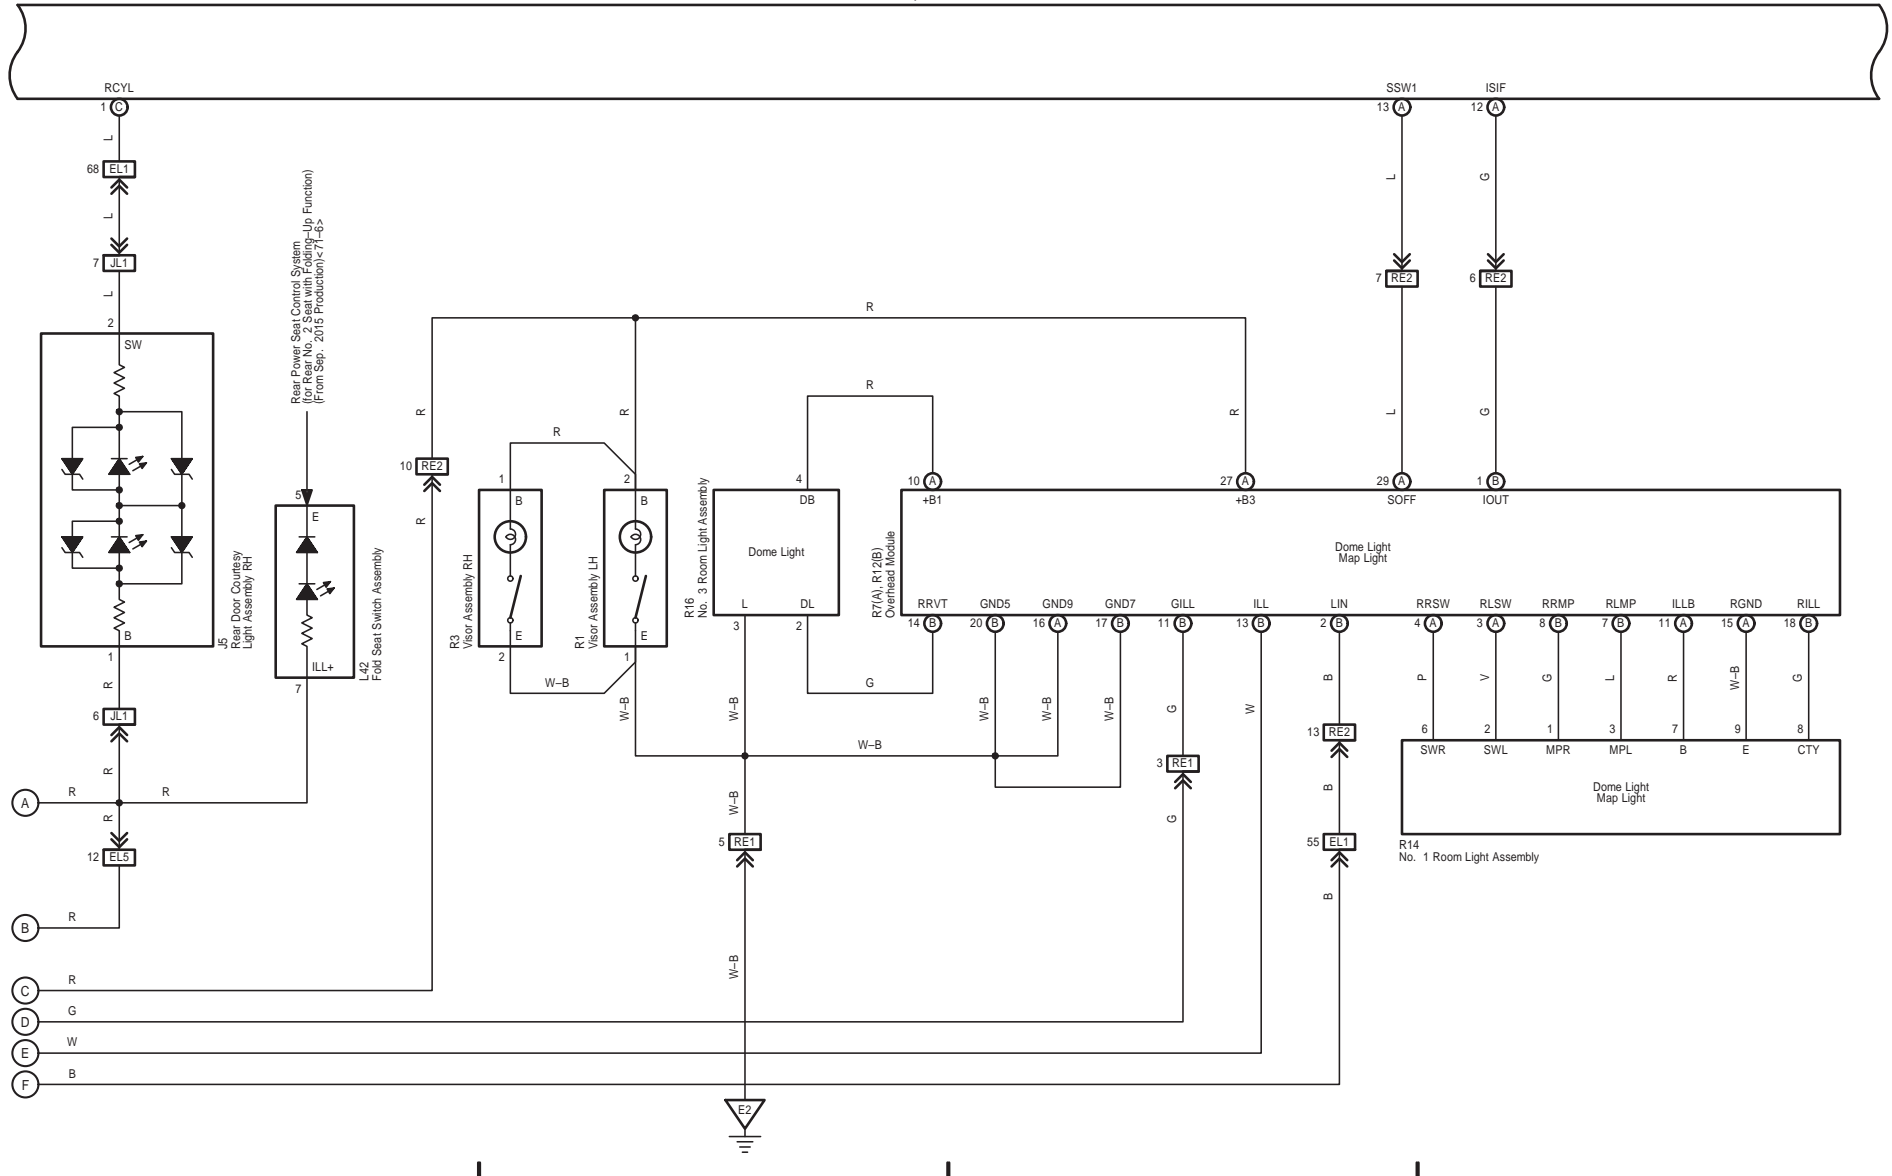

49

50

51

52

E117(A), E118(B), E119(C)  
Main Body ECU

LEXUS LX 570 / LX 460 / LX 450d (EM27C1E)

Interior Light (From Sep. 2015 Production)

\* 4 : w/ Option Connector  
 \*15 : Before Aug. 2016 Production  
 \*16 : From Aug. 2016 Production