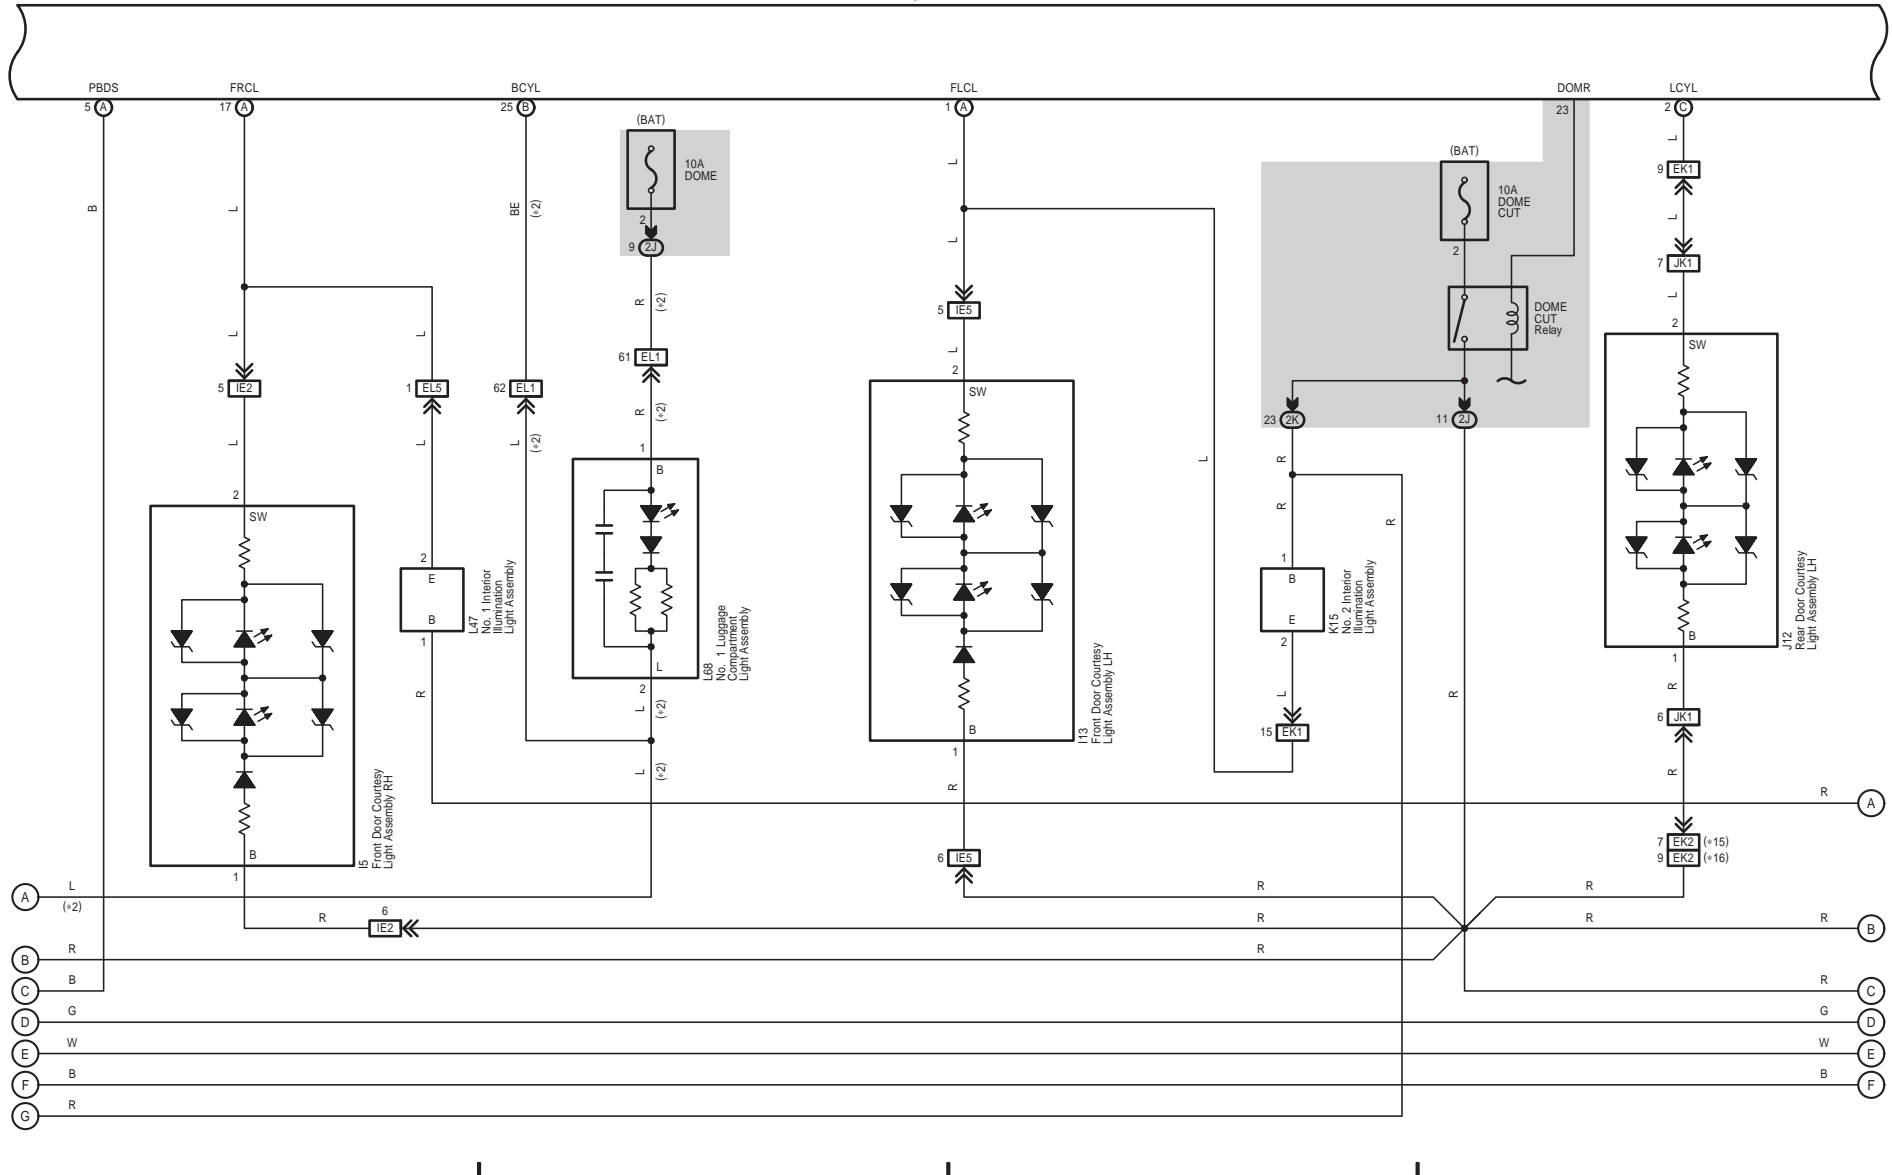

Illumination (From Sep. 2015 Production)

45

46

47

48

E117(A), E118(B), E119(C)
Main Body ECU

LEXUS LX 570 / LX 460 / LX 450d (EM27C1E)