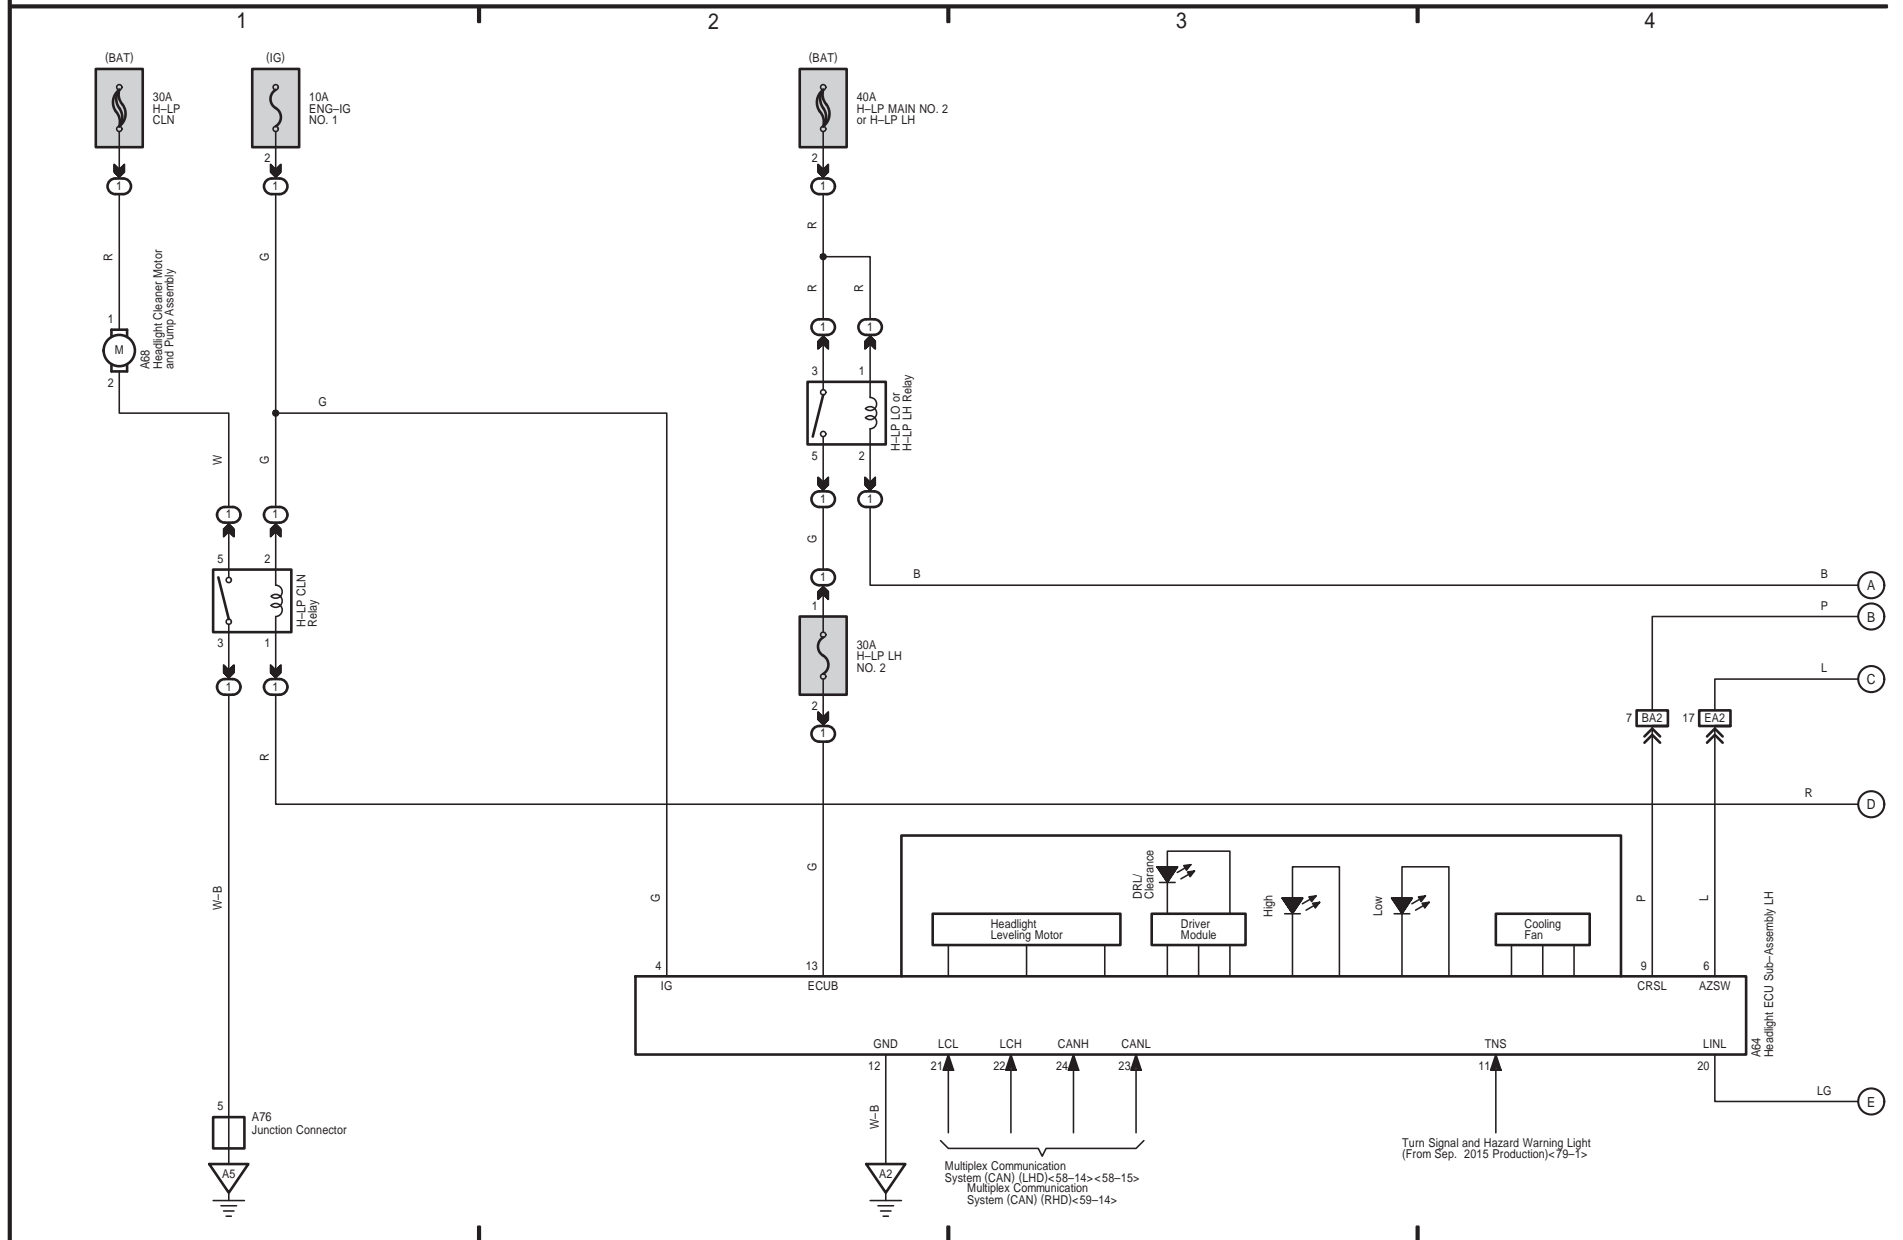

Headlight, Headlight Beam Level Control, Headlight Cleaner (From Sep. 2015 Production)

LEXUS LX 570 / LX 460 / LX 450d (EM27C1E)

M OVERALL ELECTRICAL WIRING DIAGRAM

Headlight, Headlight Beam Level Control, Headlight Cleaner (From Sep. 2015 Production)