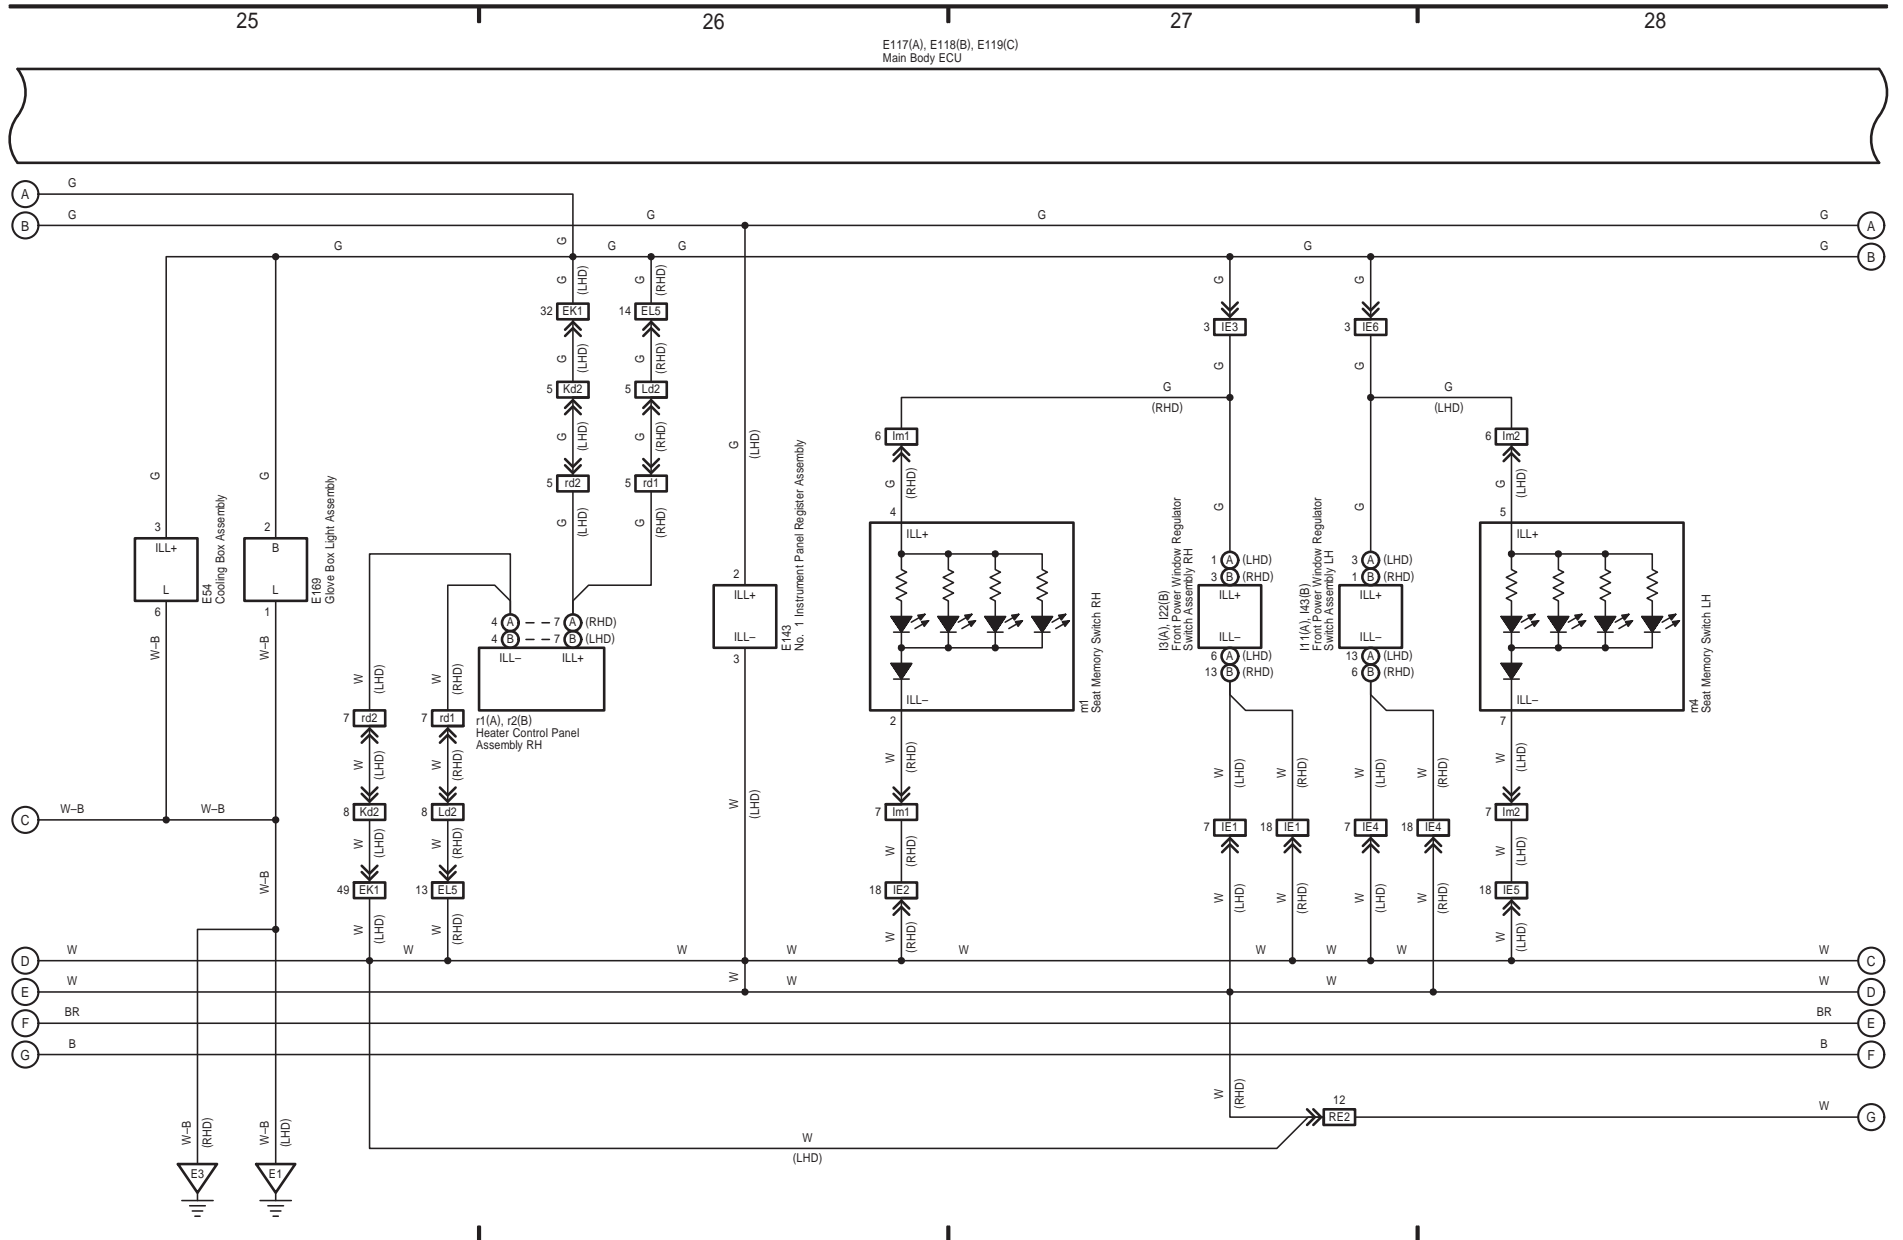

Illumination (From Sep. 2015 Production)

25

26

27

28

E117(A), E118(B), E119(C)  
Main Body ECU

LEXUS LX 570 / LX 460 / LX 450d (EM27C1E)

M OVERALL ELECTRICAL WIRING DIAGRAM