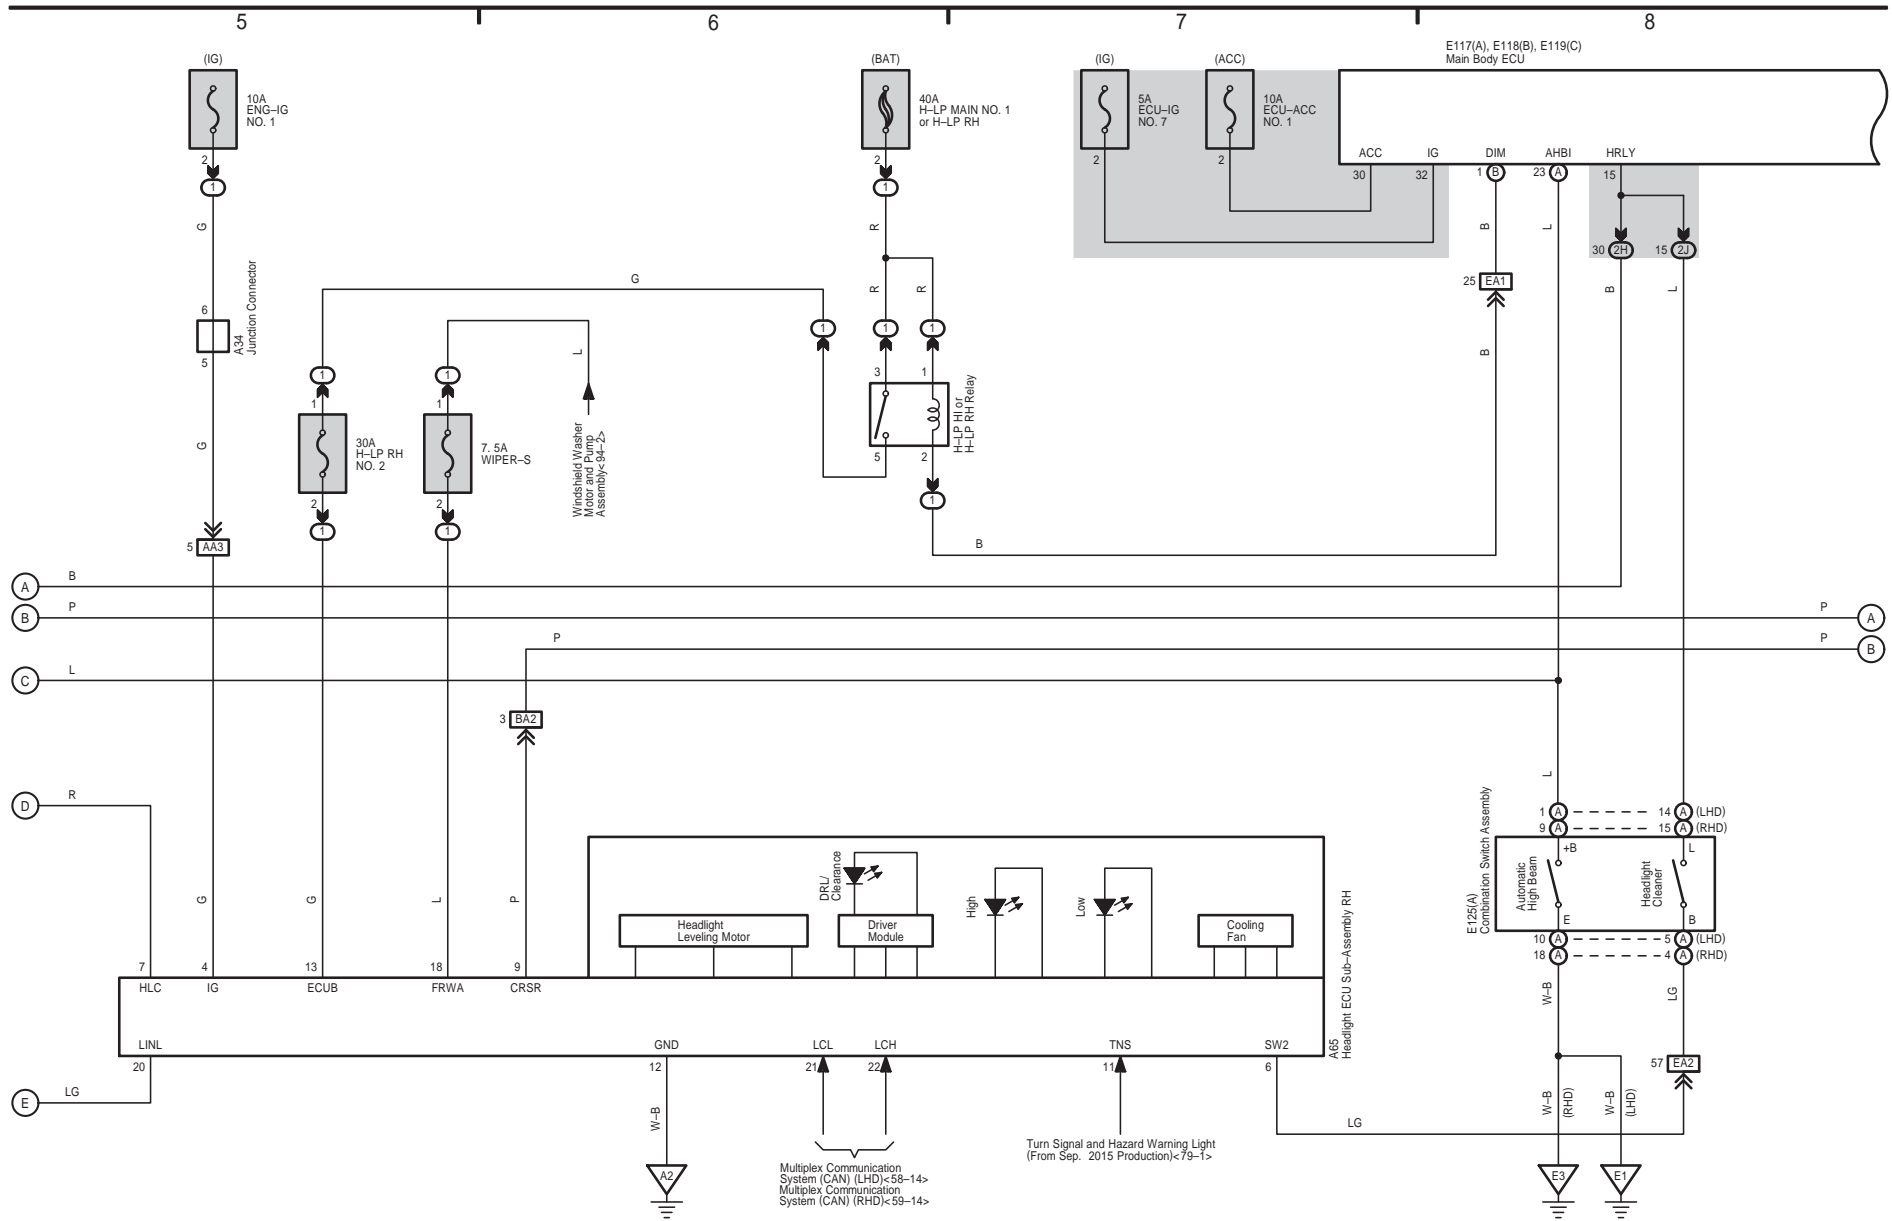

Headlight, Headlight Beam Level Control, Headlight Cleaner (From Sep. 2015 Production)

LEXUS LX 570 / LX 460 / LX 450d (EM27C1E)

M OVERALL ELECTRICAL WIRING DIAGRAM

Headlight, Headlight Beam Level Control, Headlight Cleaner (From Sep. 2015 Production)