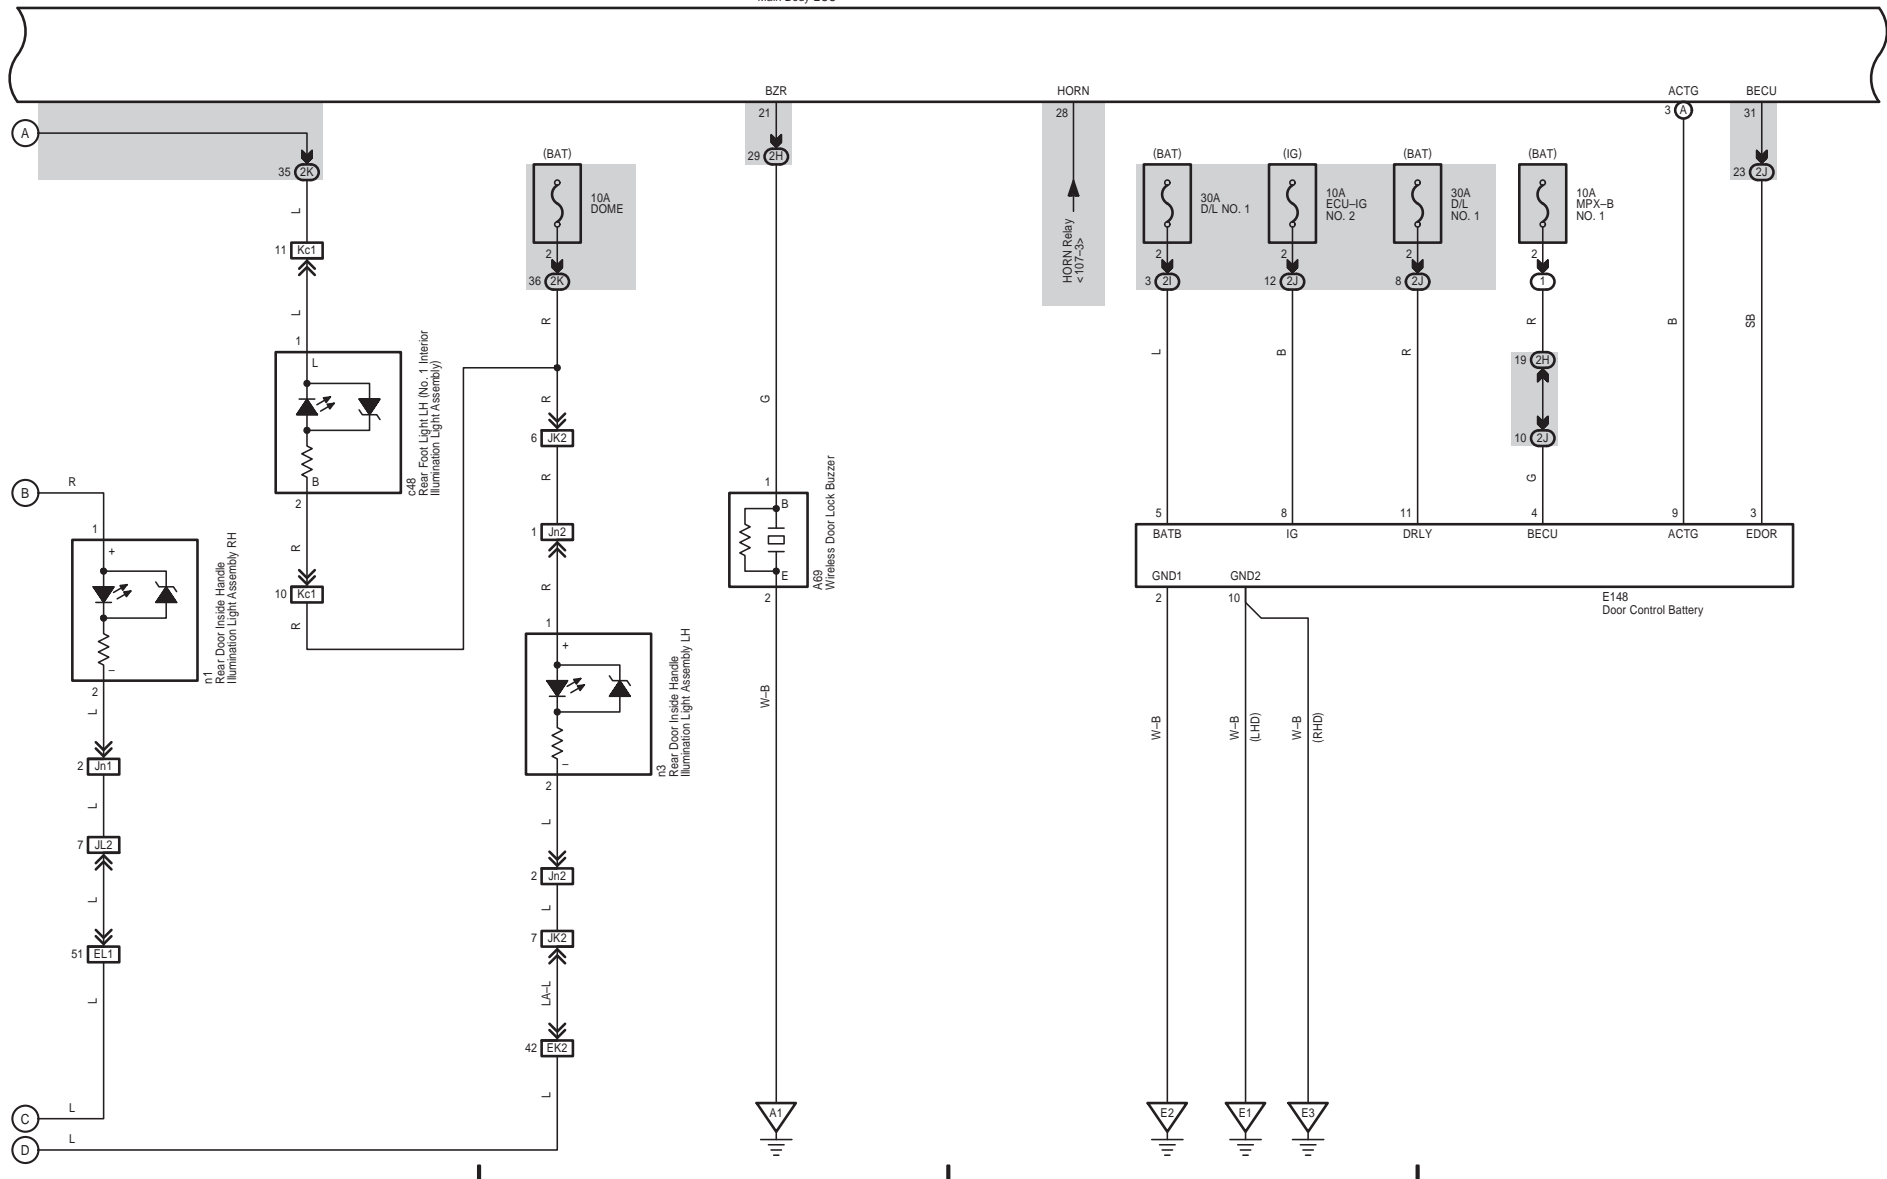

Interior Light
(From Sep. 2015 Production)

Door Lock Control (From Sep. 2015 Production)

57

58

59

60

E117(A), E118(B), E119(C)
Main Body ECU

LEXUS LX 570 / LX 460 / LX 450d (EM27C1E)