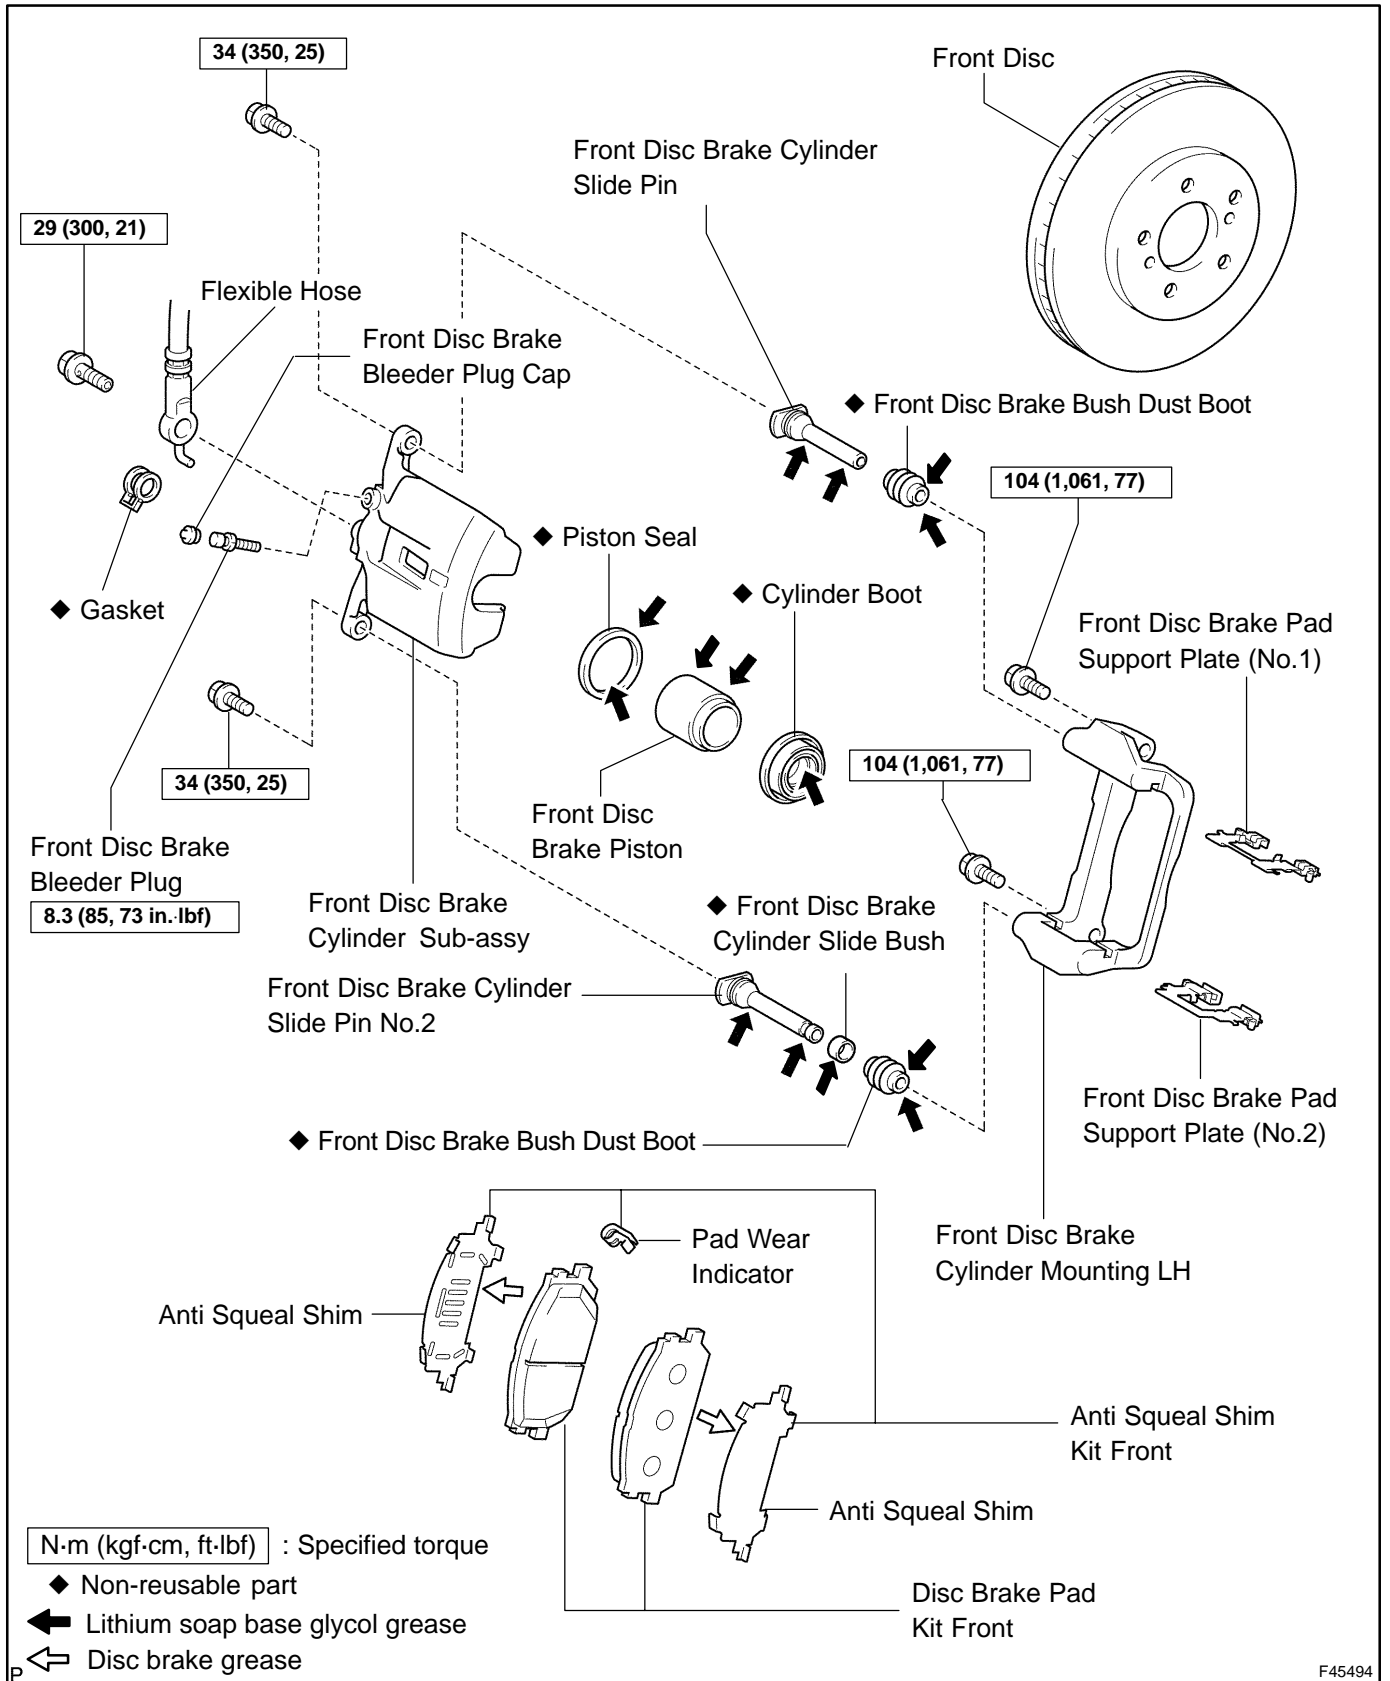

FRONT BRAKE COMPONENTS

320W1-02

F45494