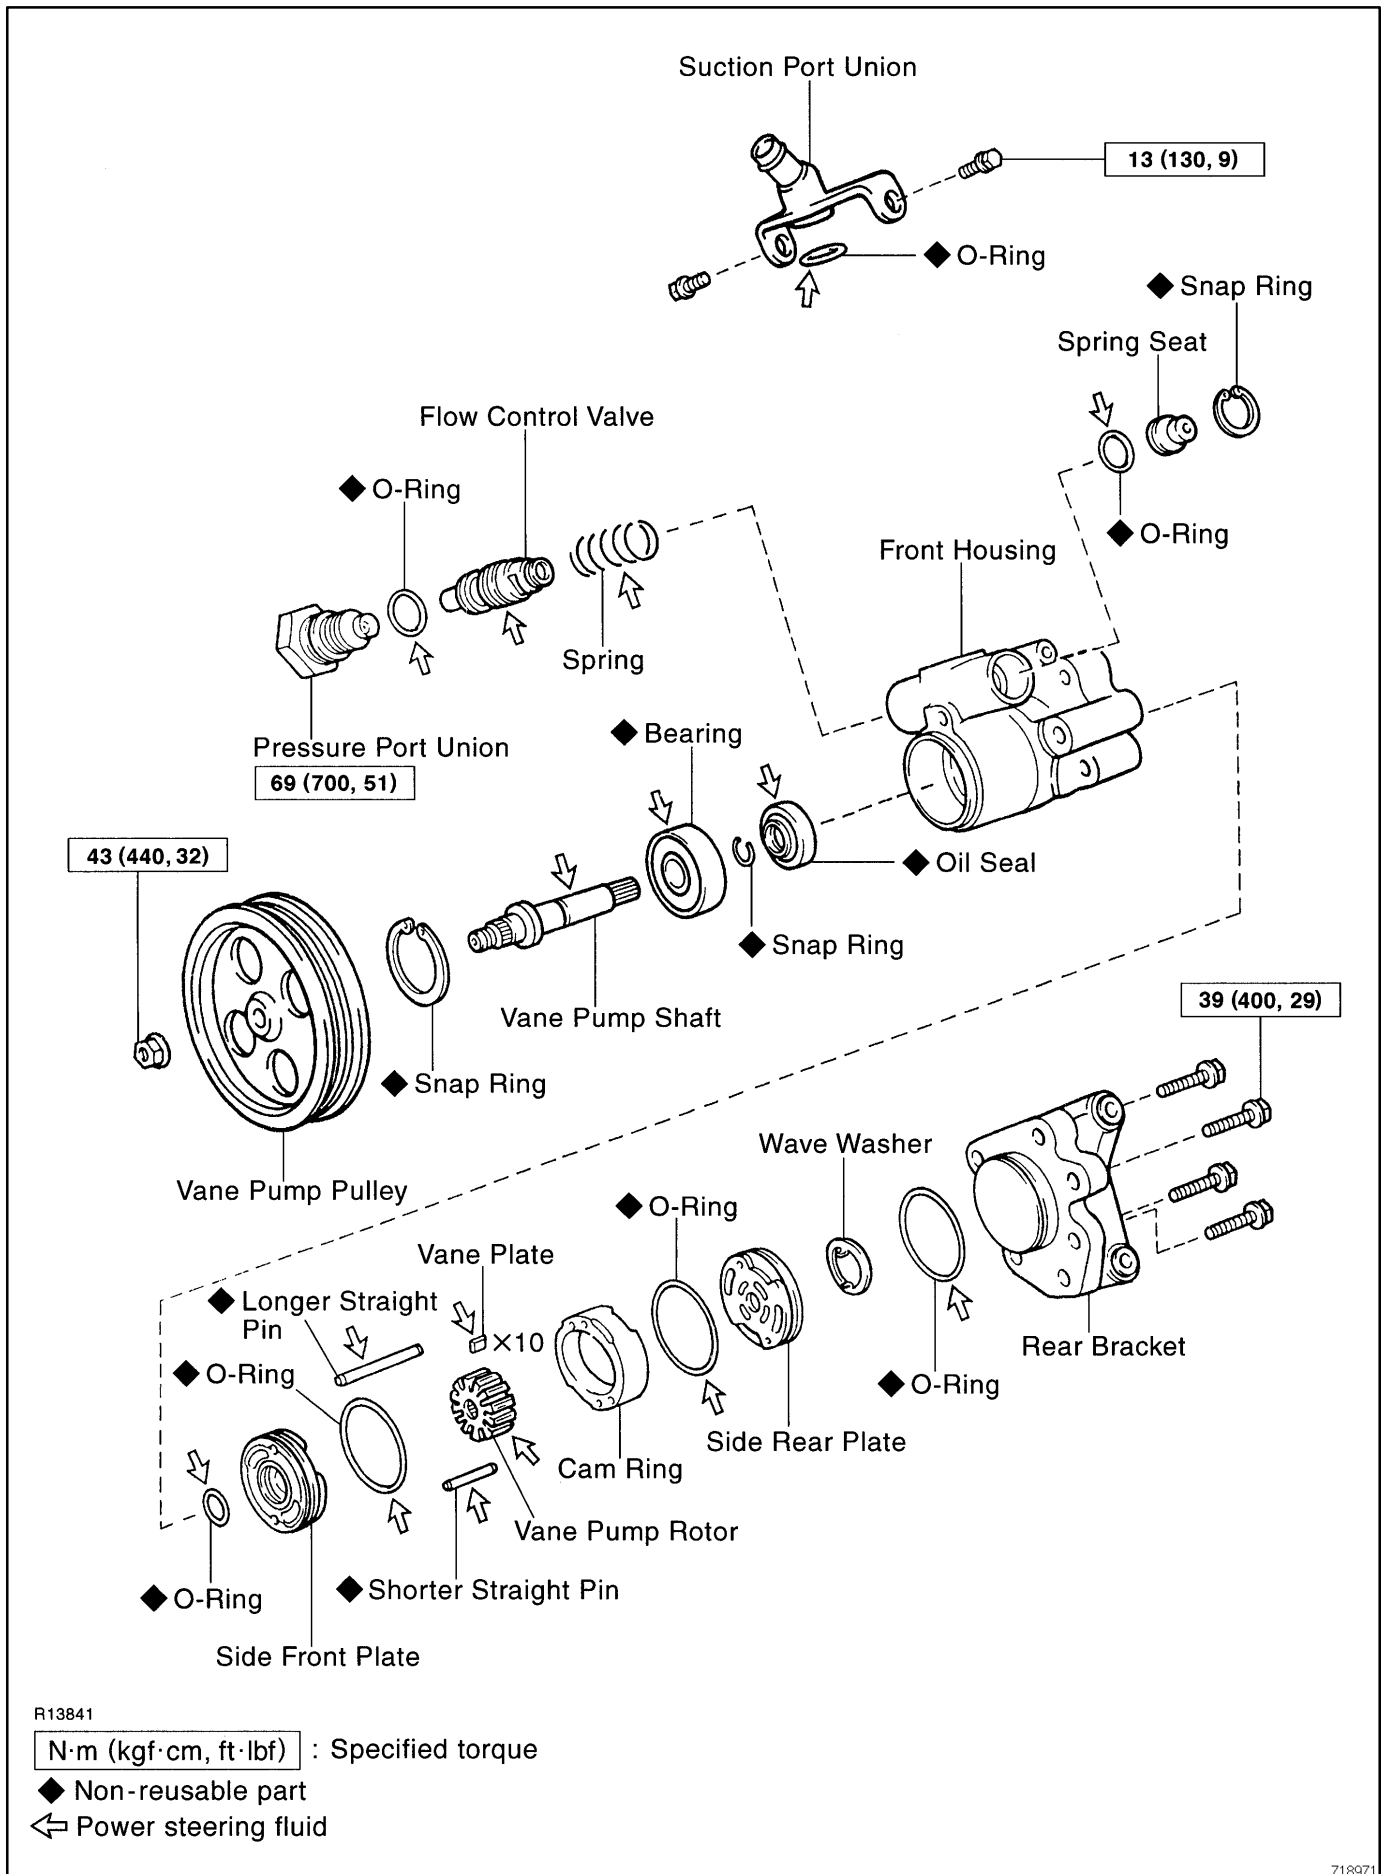

# POWER STEERING VANE PUMP (1UZ-FE) COMPONENTS

SR0H9-02

Z18970

Z18971