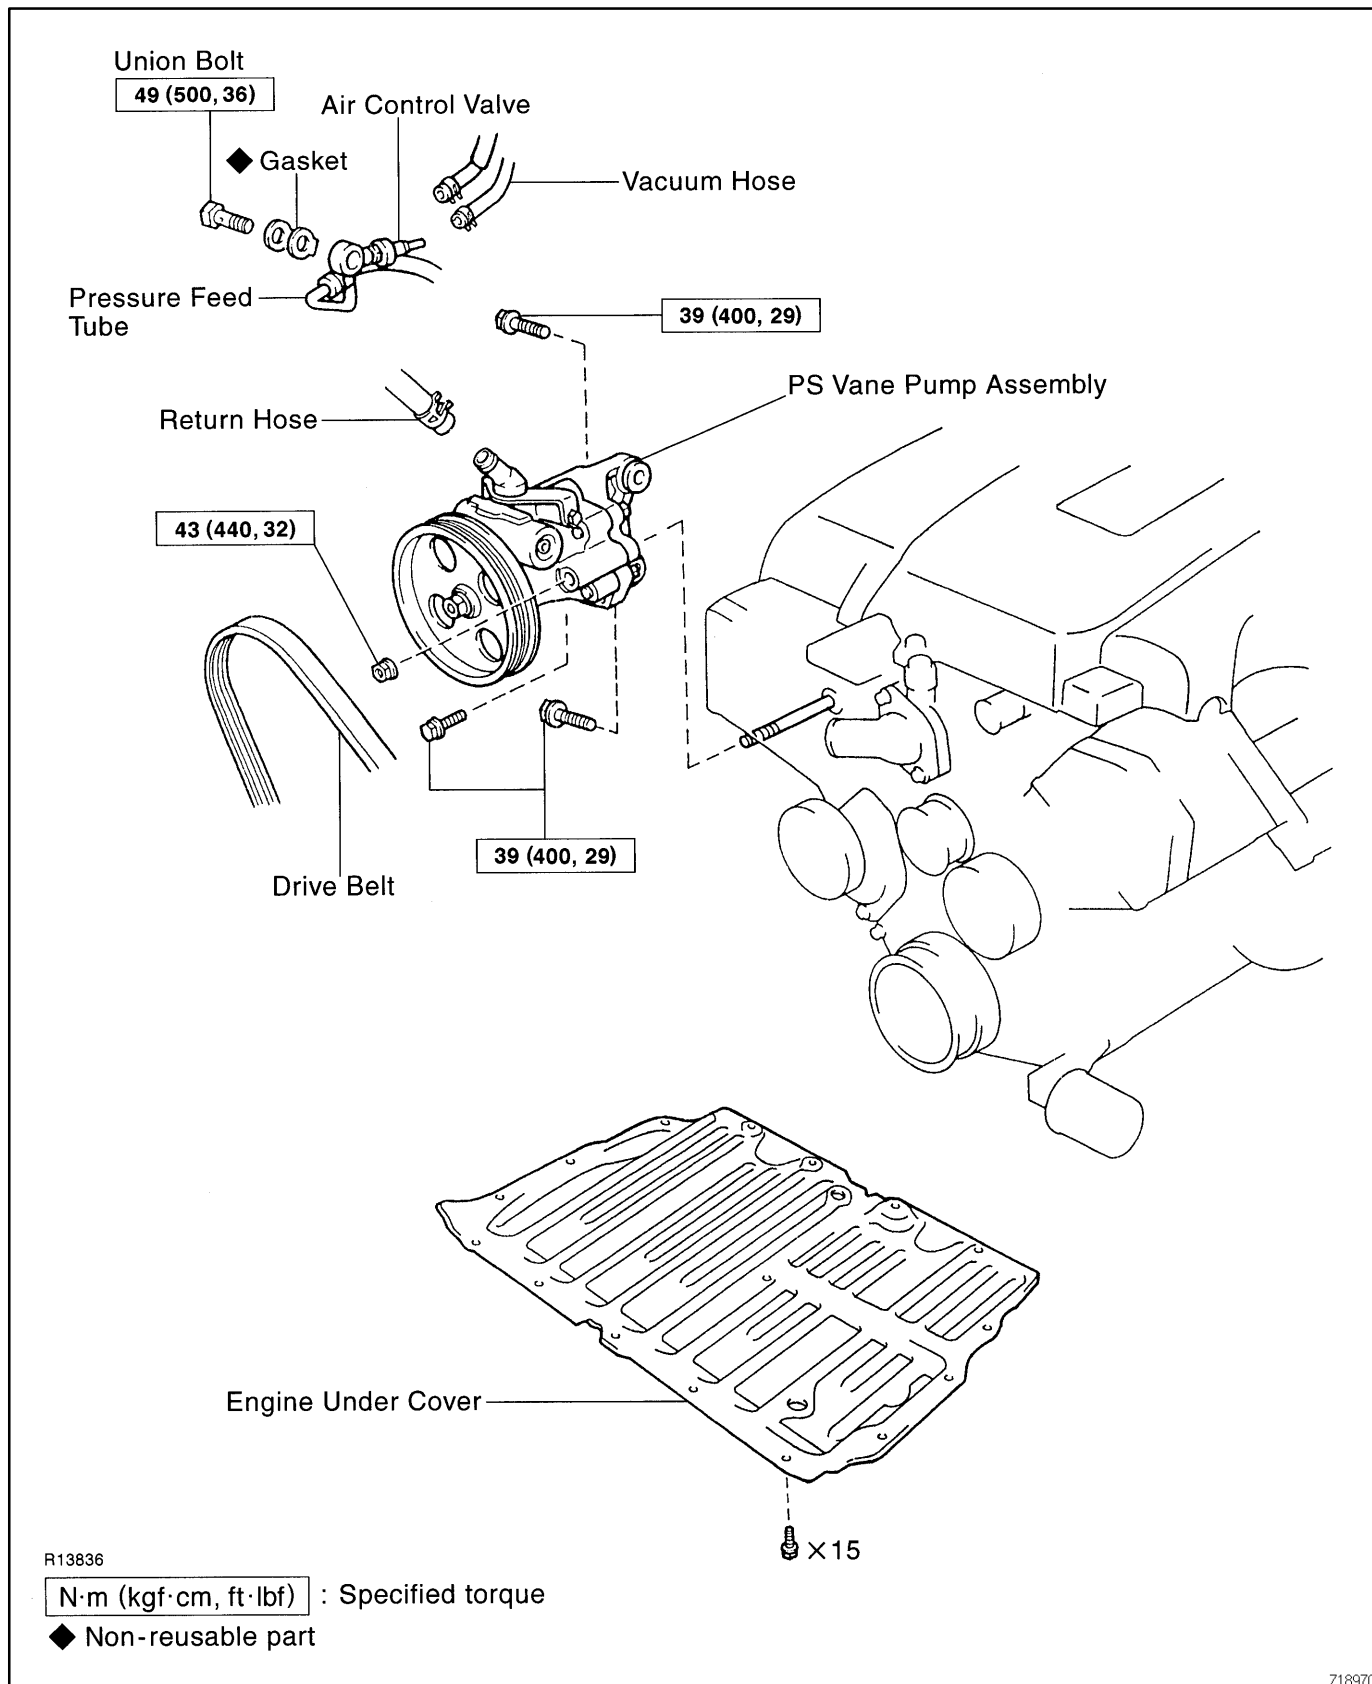

# POWER STEERING VANE PUMP (1UZ-FE) COMPONENTS

SR0H9-02

Z18970

Z18971