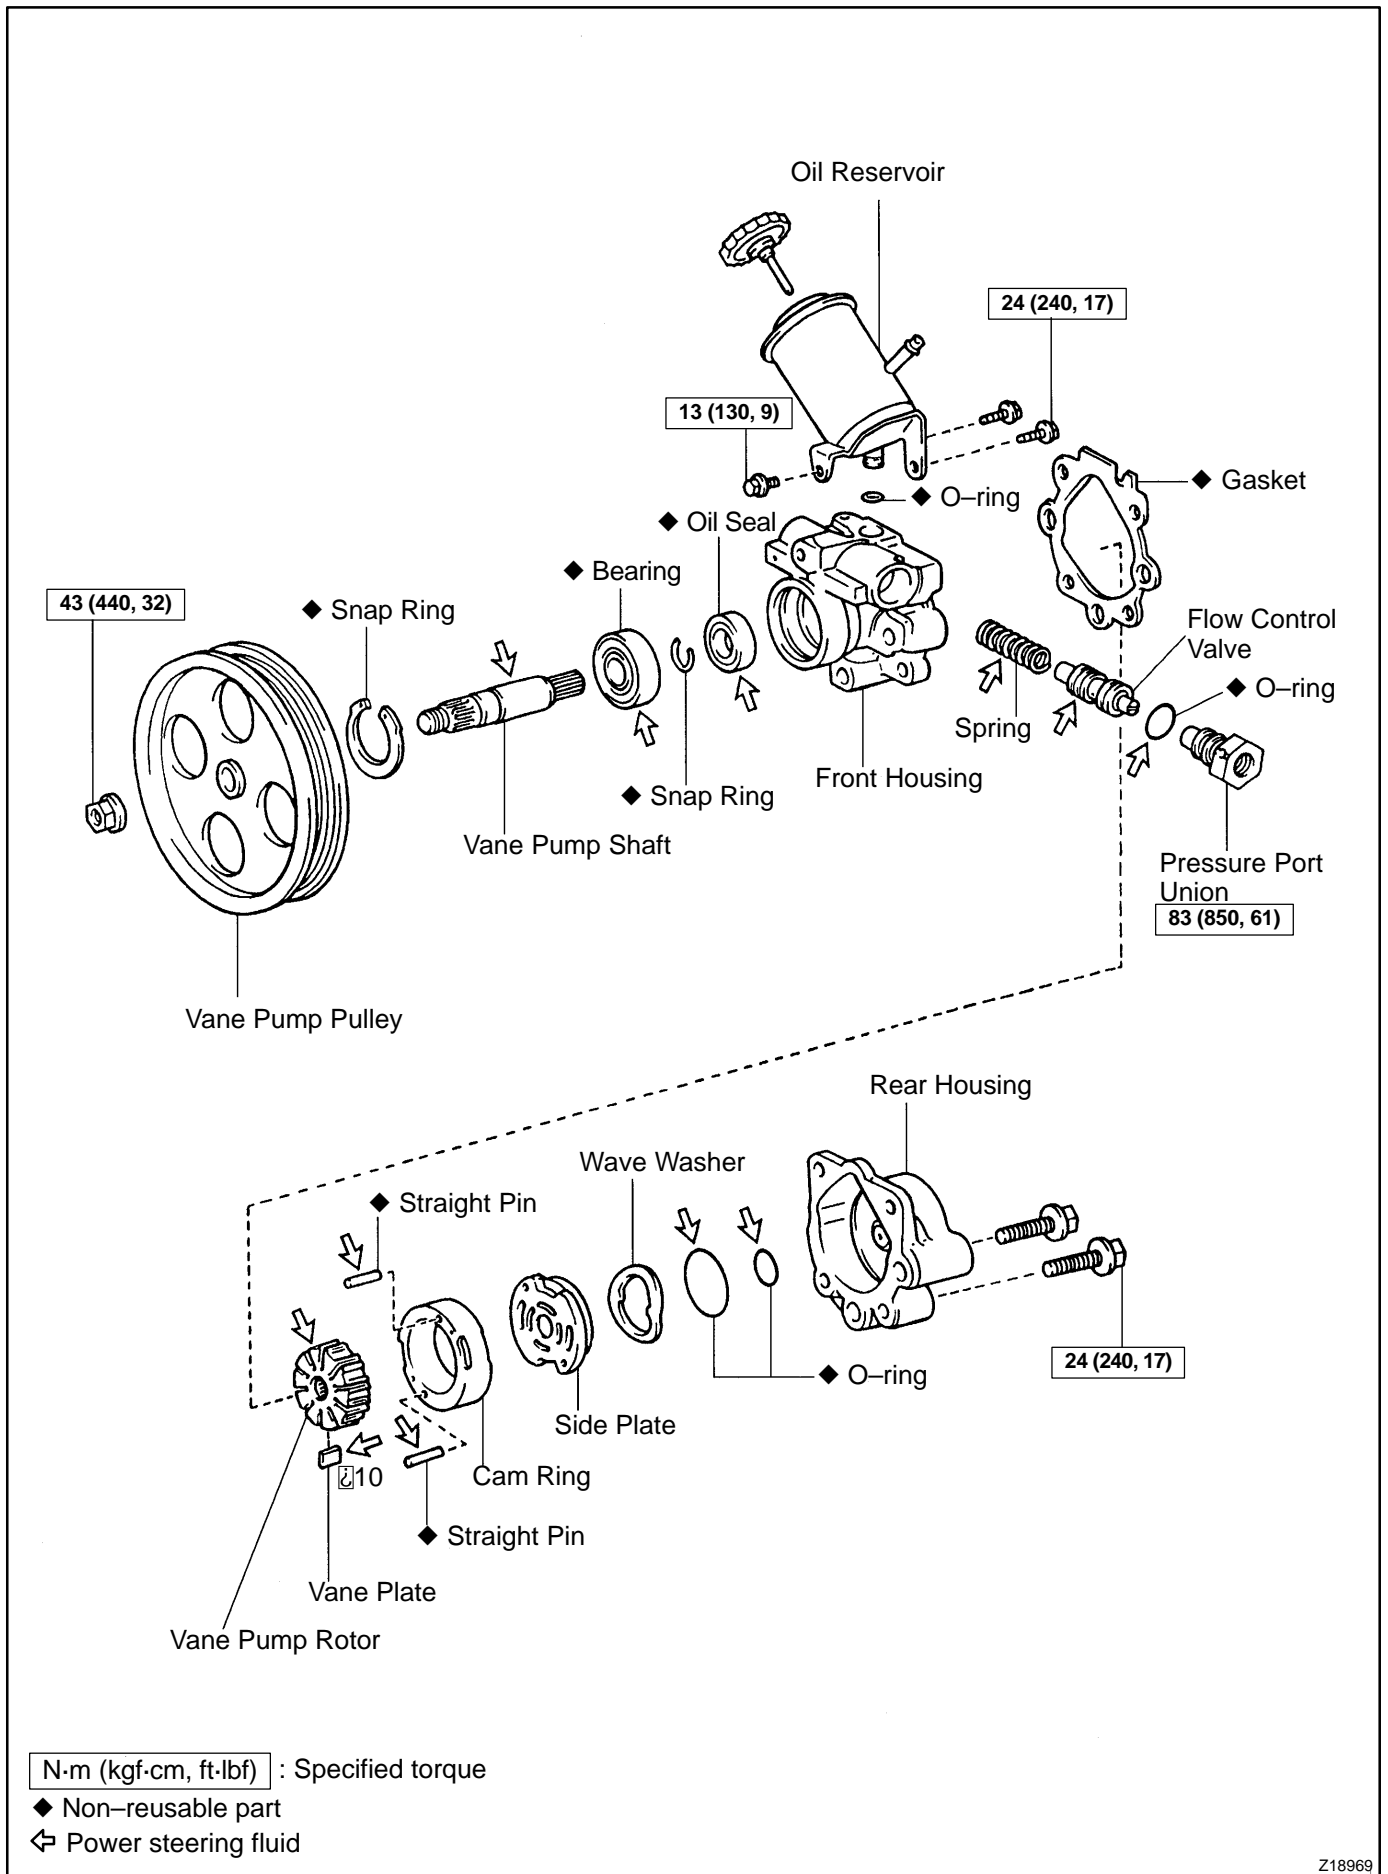

POWER STEERING VANE PUMP (2JZ-GE) COMPONENTS

SR0H3-01

W03444

Z18969