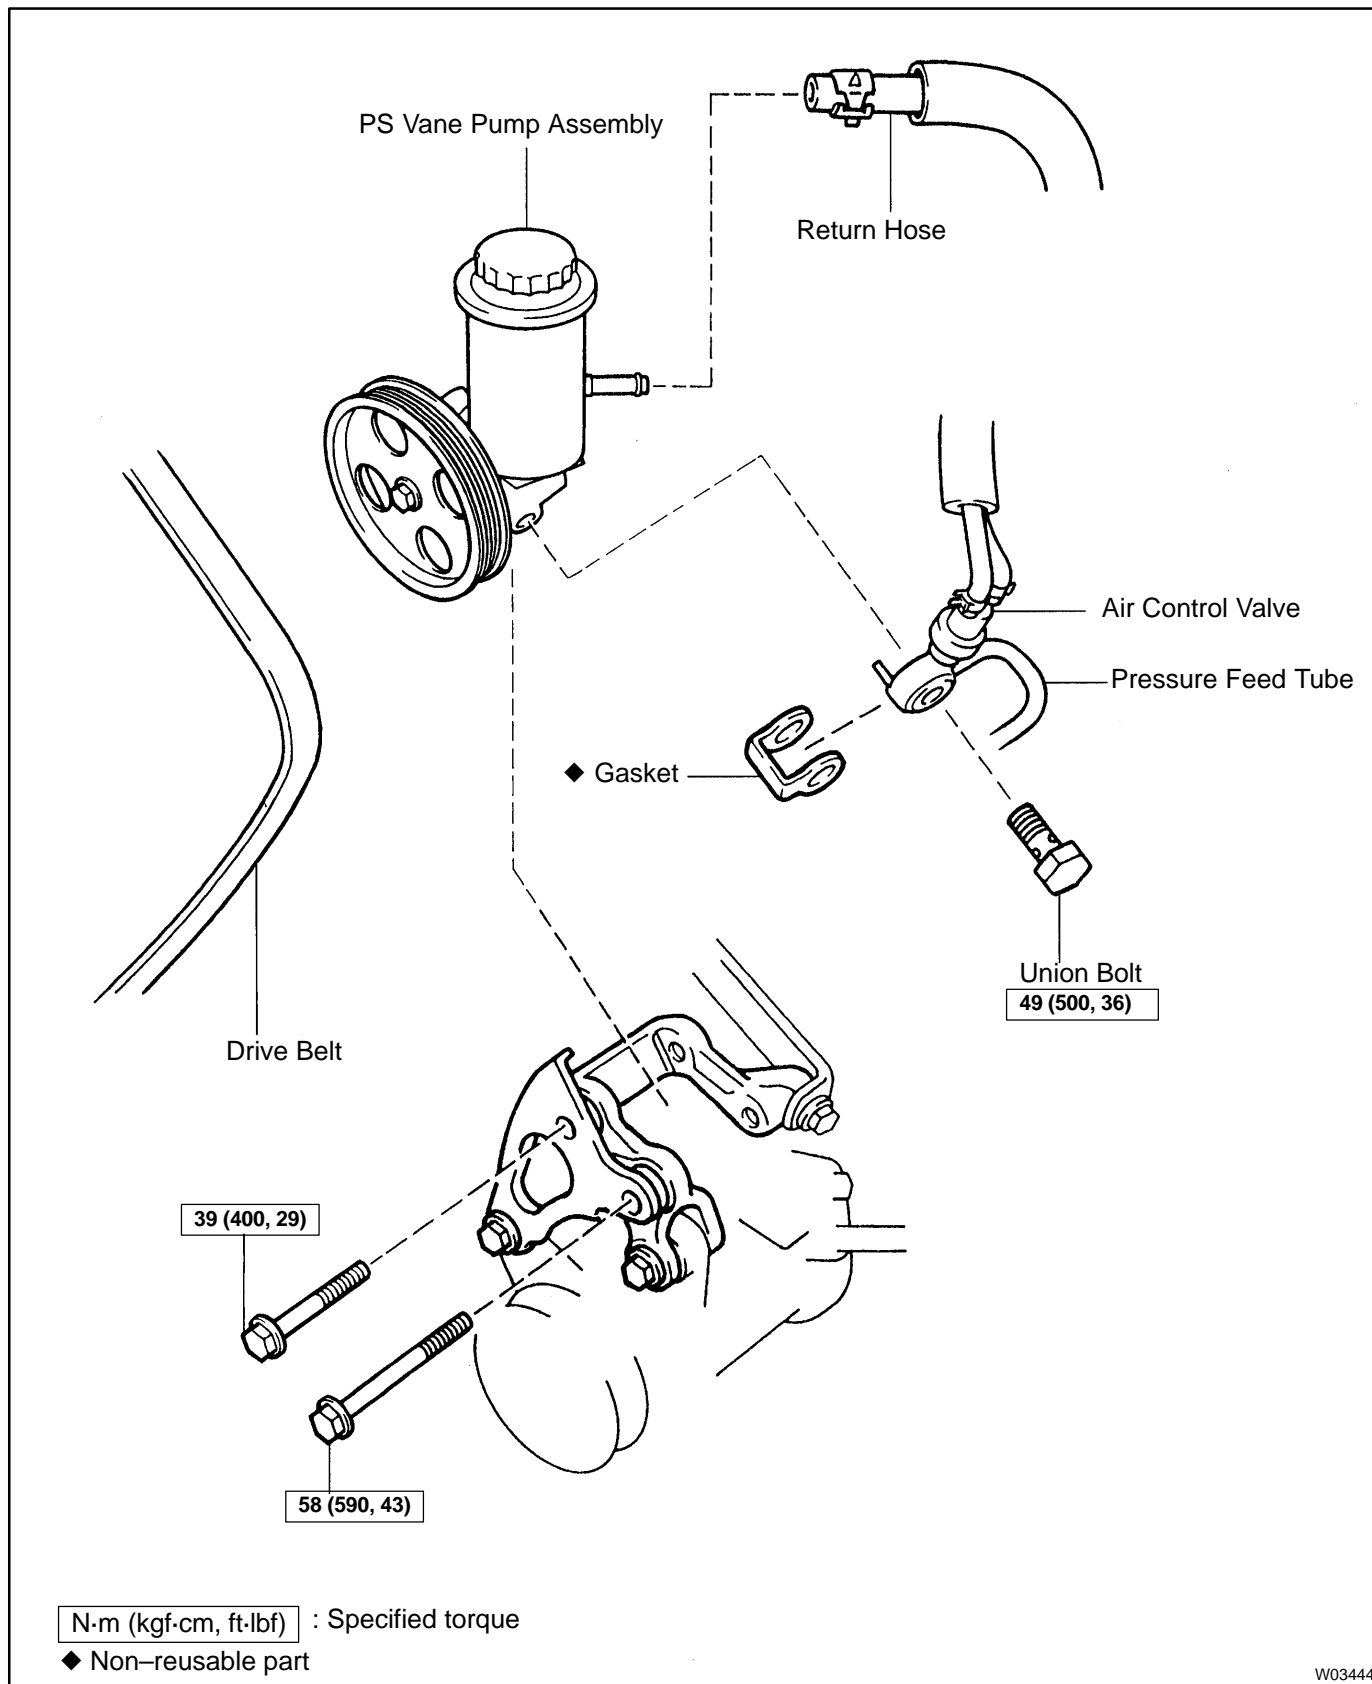

POWER STEERING VANE PUMP (2JZ-GE) COMPONENTS

SR0H3-01

W03444

Z18969