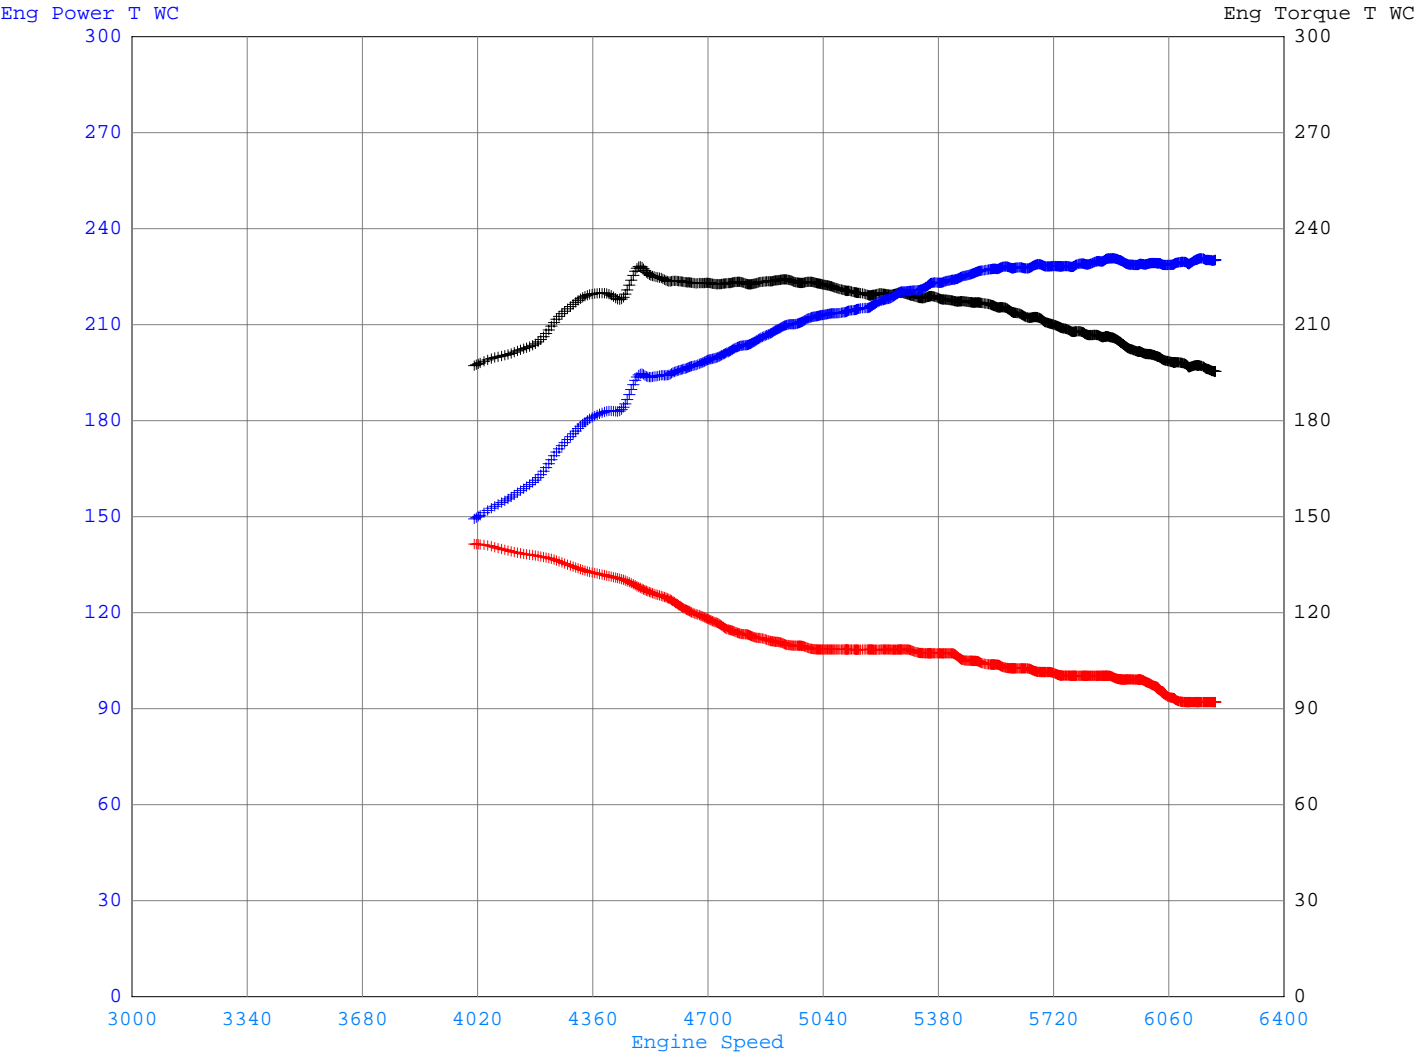

Date Printed : 2009/12/22 Filter Mode : FIR
Time Printed : 11:04:10 Filter Value : 6

Run#	License	Owner	Acquired	Test Comments
1	AR8480	RUSSOM,	11/11 23:26:43	
2				
3				

Channel / Run	Min			Max			Avg		
	1	2	3	1	2	3	1	2	3
Eng Torque T WC (Ft-Lb)	195			228			214		
Eng Power T WC (HP)	149			231			215		
vac/boost-15to+45 (inh)	-0.1			-0.1			-0.1		
AFM 1000 A/F (Ratio)	13.1			14.7			13.6		