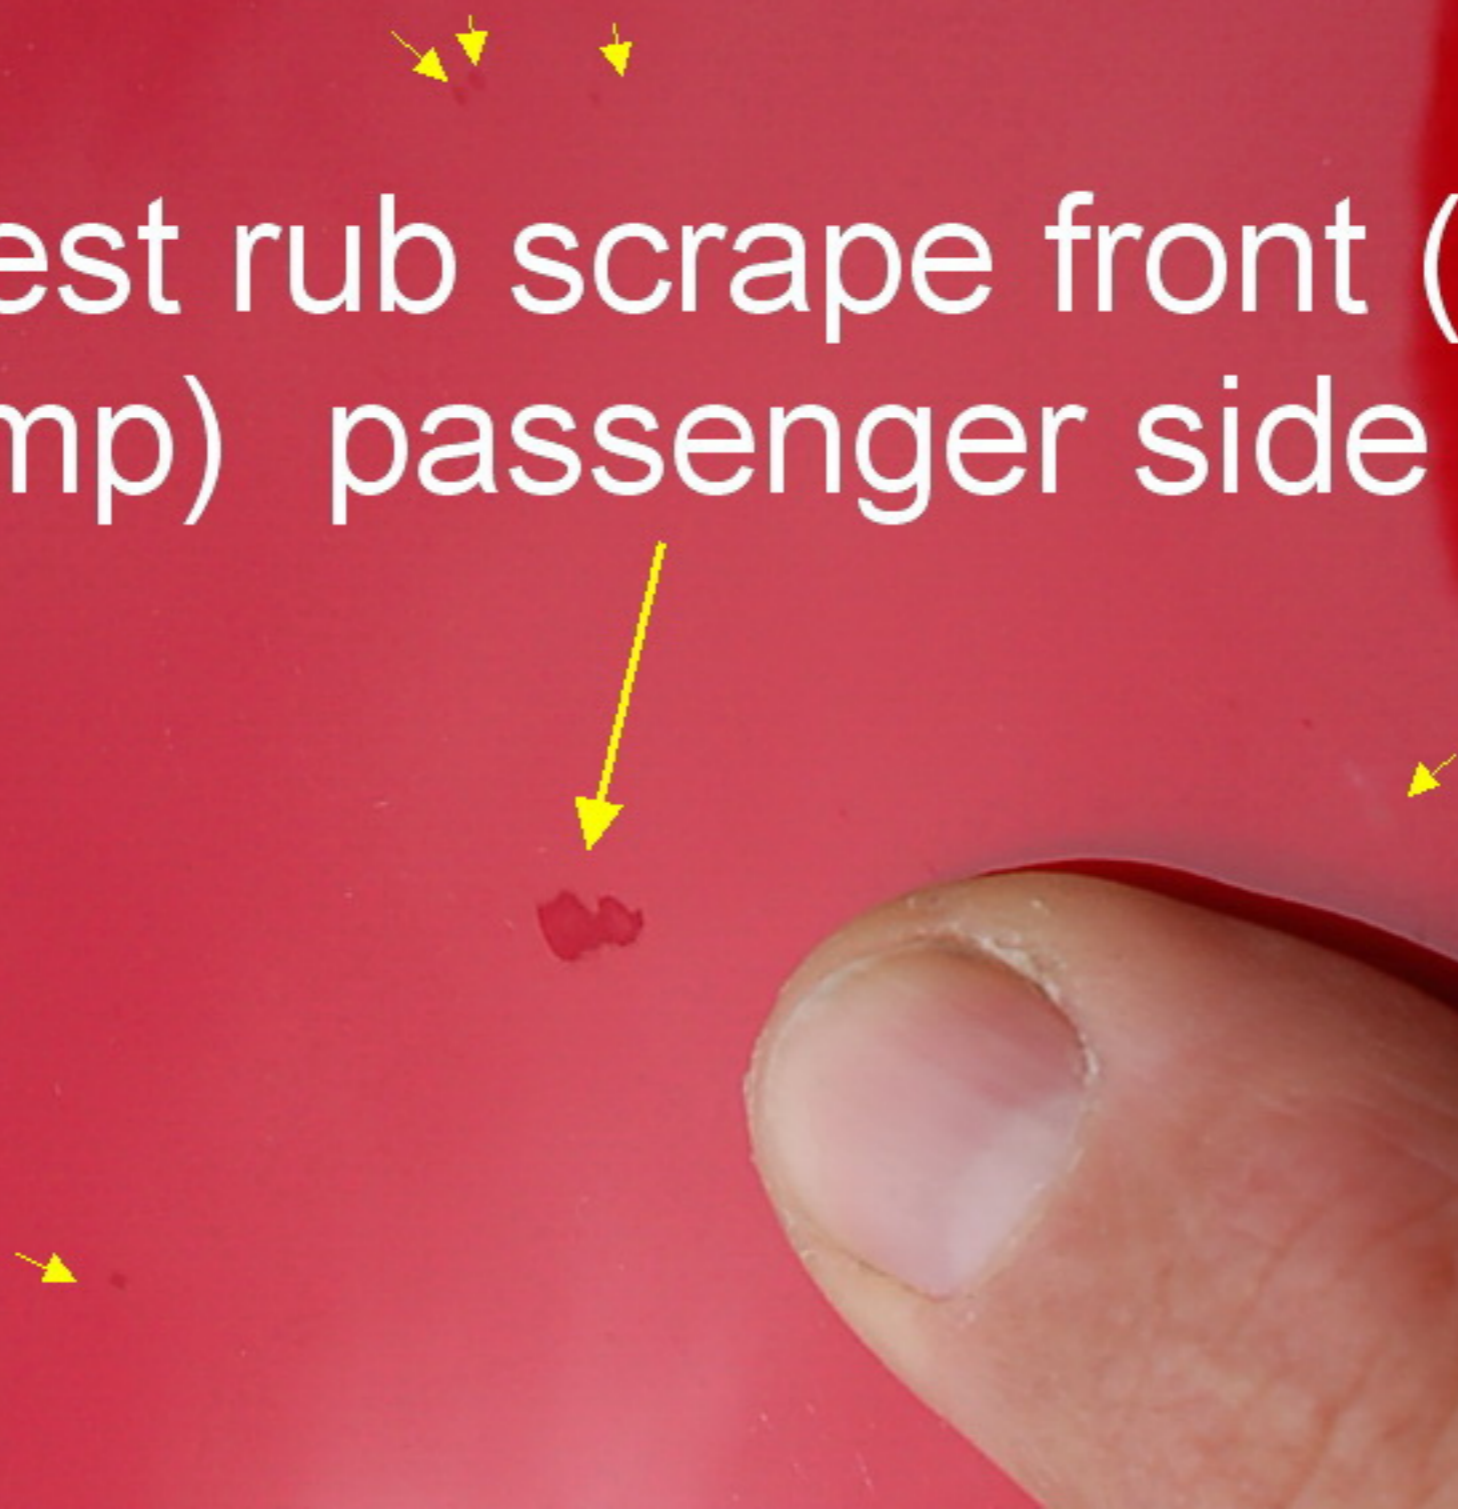

Scratches extend  
about 2ft along  
upper edge of hood

# Zoom Size example

about 23 small rub spots on front have of the hood (towards headlights)

Largest rub scrape front (nearer  
headlamp) passenger side of hood

scraps hood corner  
(near drivers door)

Not a spot but a scrape or  
rub shape

On 4/24 pickupep car but rain water hides the hood damage