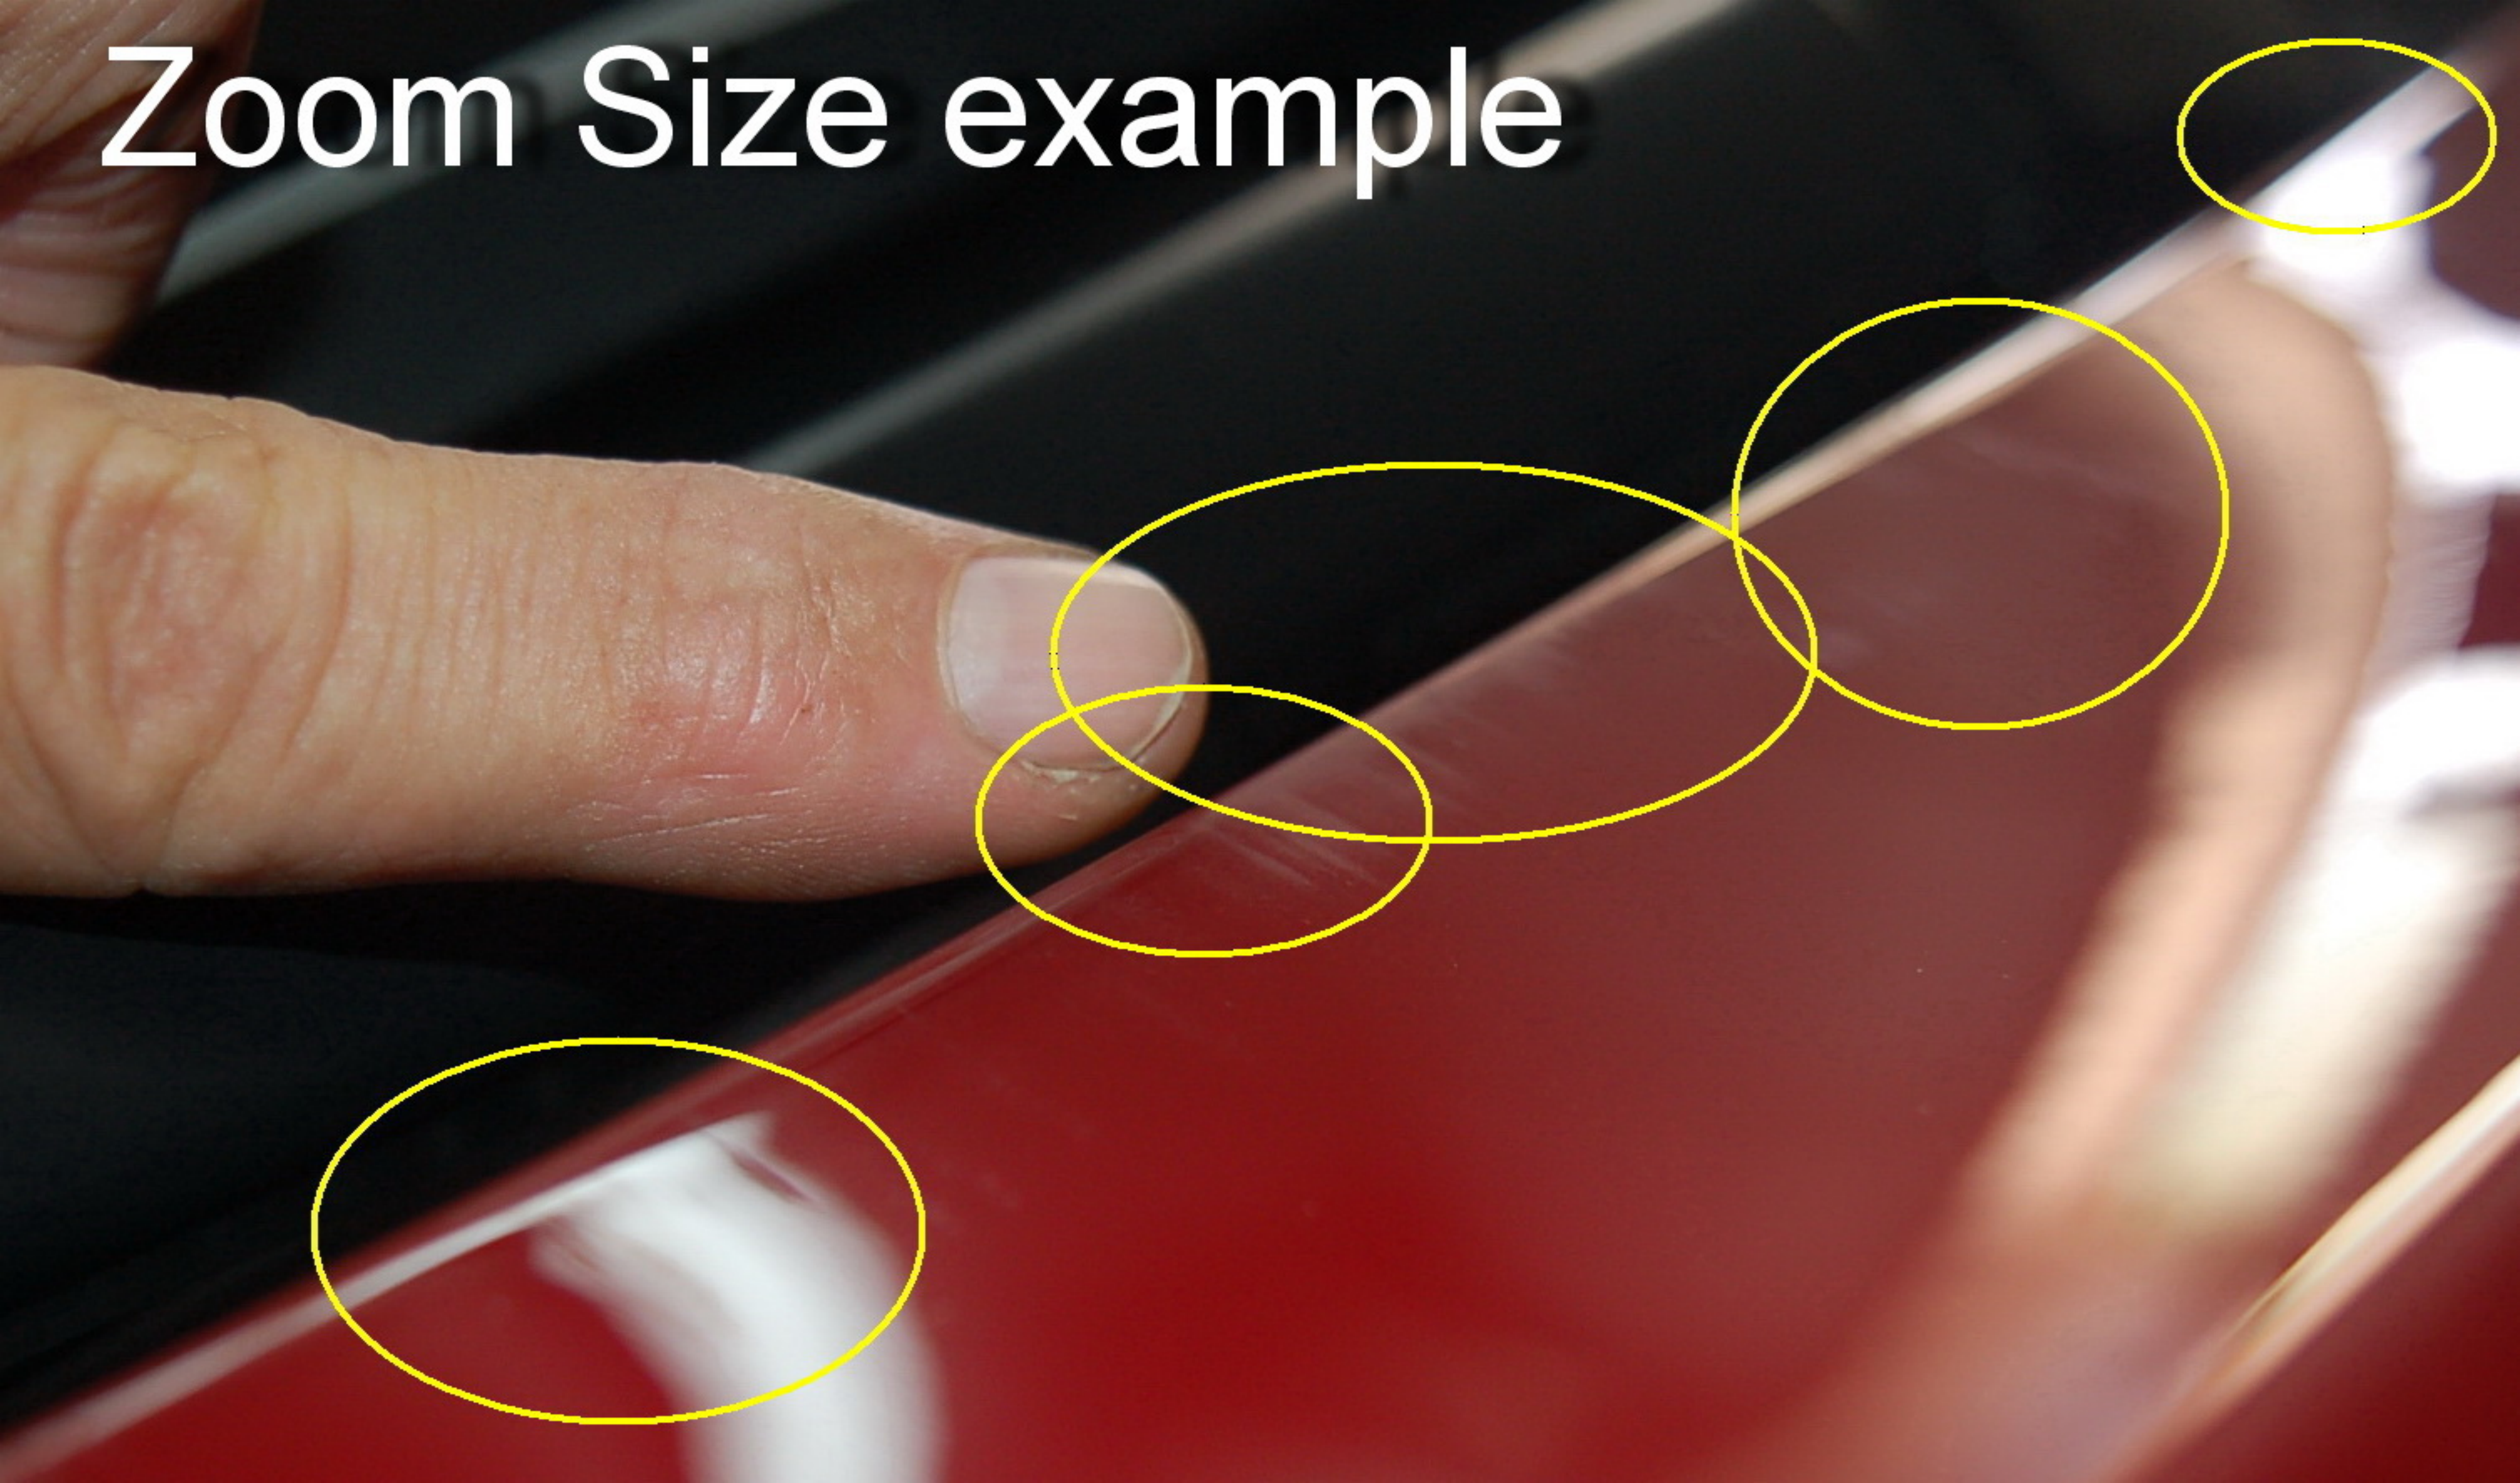

Scratches extend  
about 2ft along  
upper edge of hood

# Zoom Size example

about 23 small rub spots on front have of the hood (towards headlights)

Largest rub scrape front (nearer  
headlamp) passenger side of hood

scraps hood corner  
(near drivers door)

Not a spot but a scrape or  
rub shape