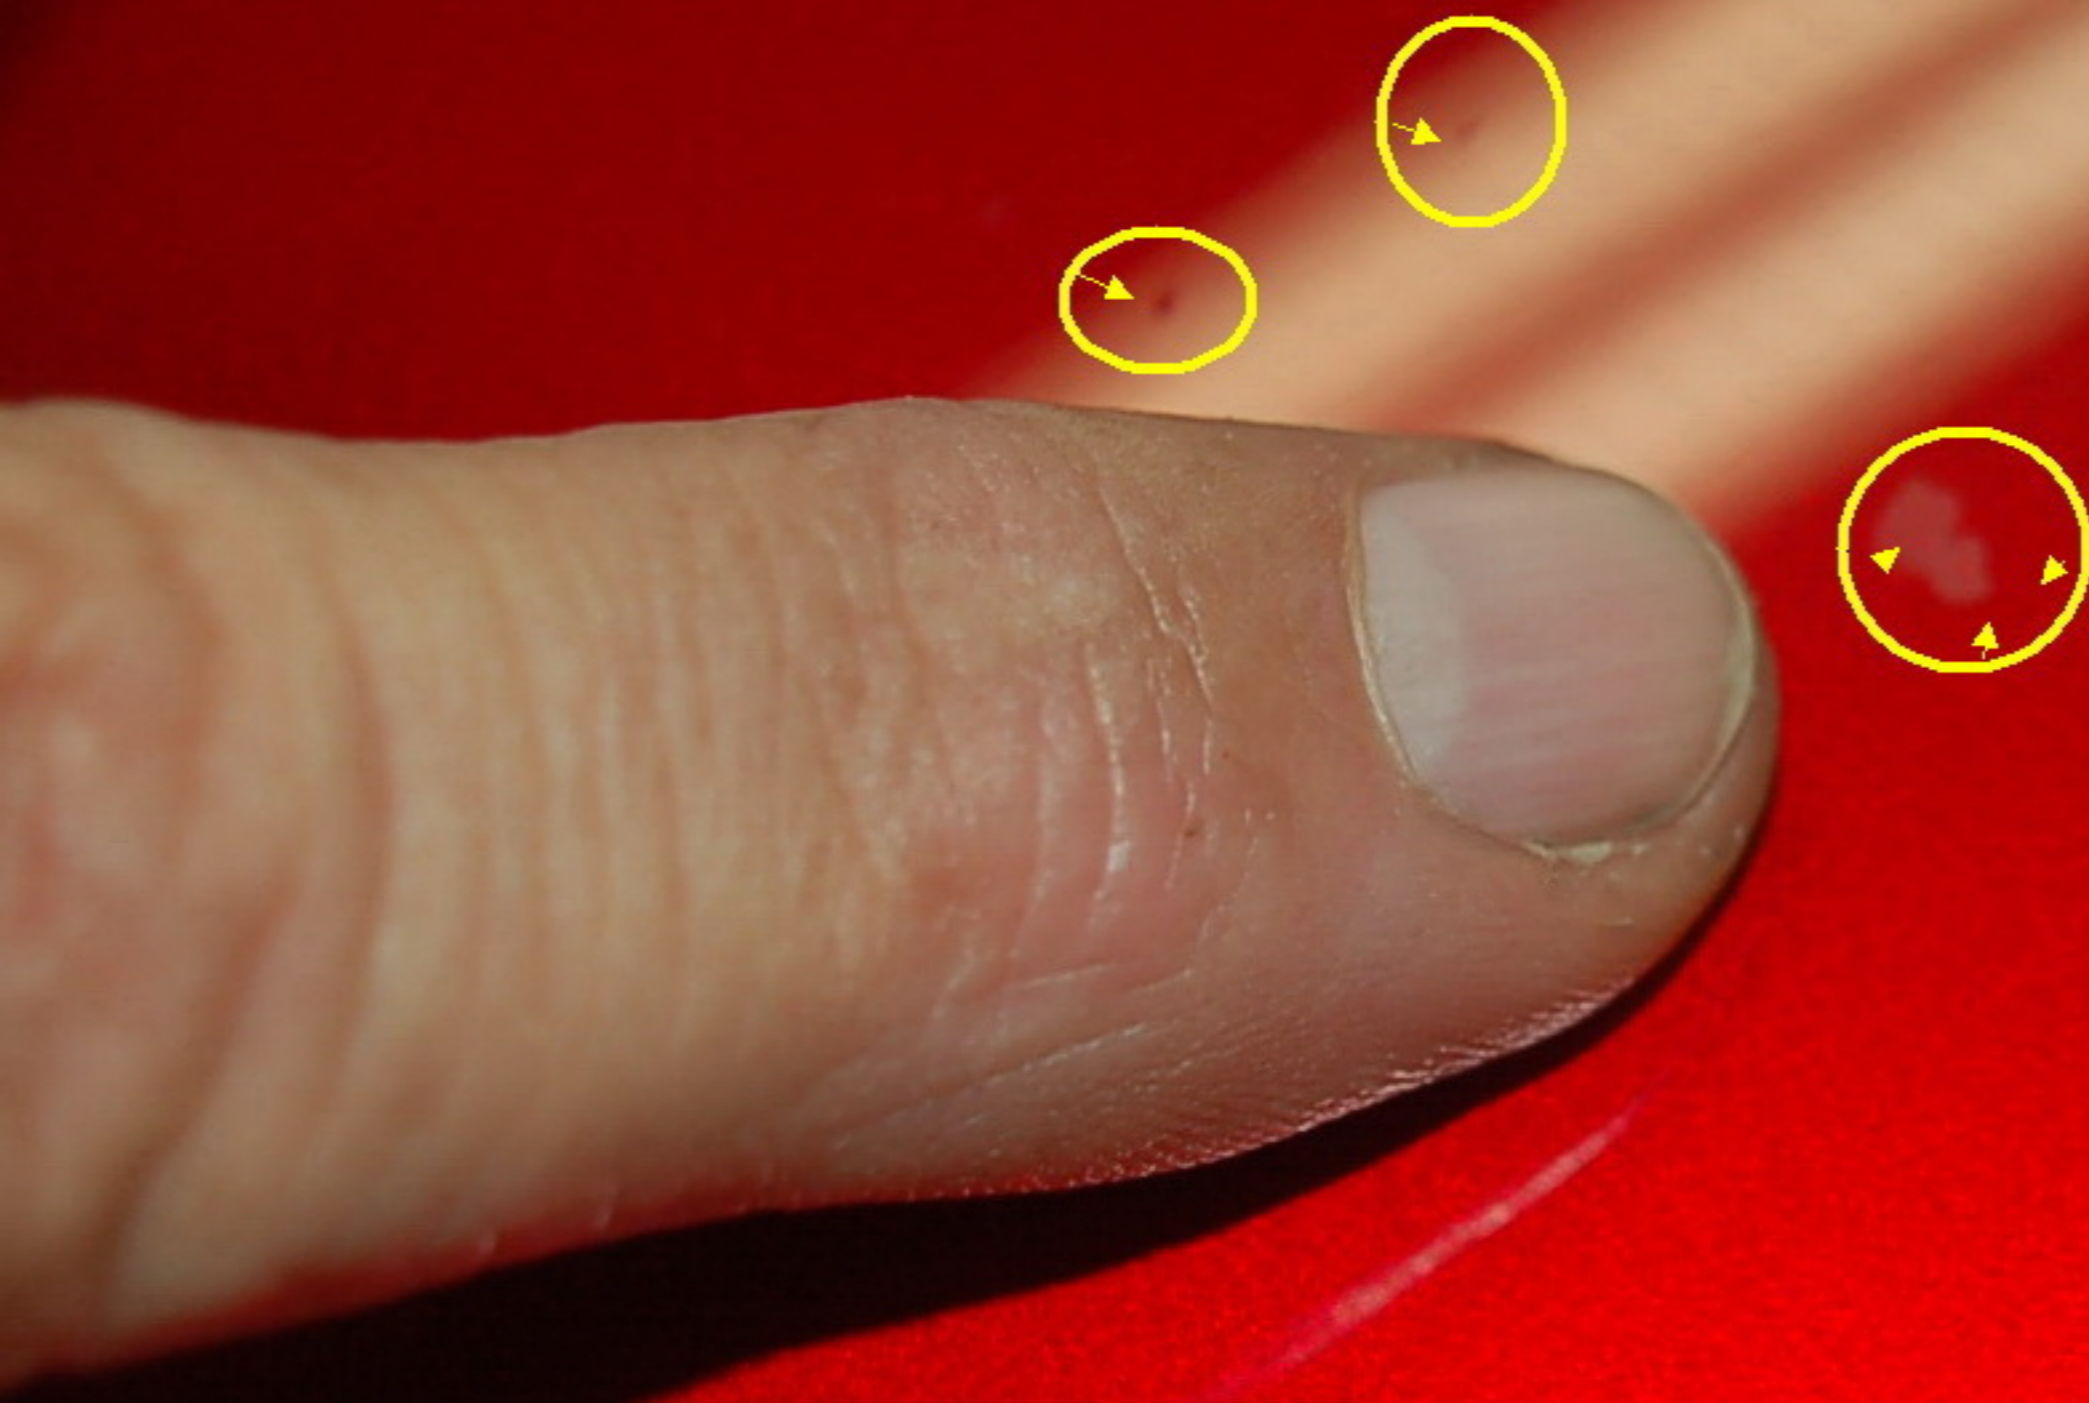

Scratches extend  
about 2ft along  
upper edge of hood

# Zoom Size example

about 23 small rub spots on front have of the hood (towards headlights)

Largest rub scrape front (nearer  
headlamp) passenger side of hood

scraps hood corner  
(near drivers door)

Not a spot but a scrape or  
rub shape

On 4/24 pickupep car but rain water hides the hood damage