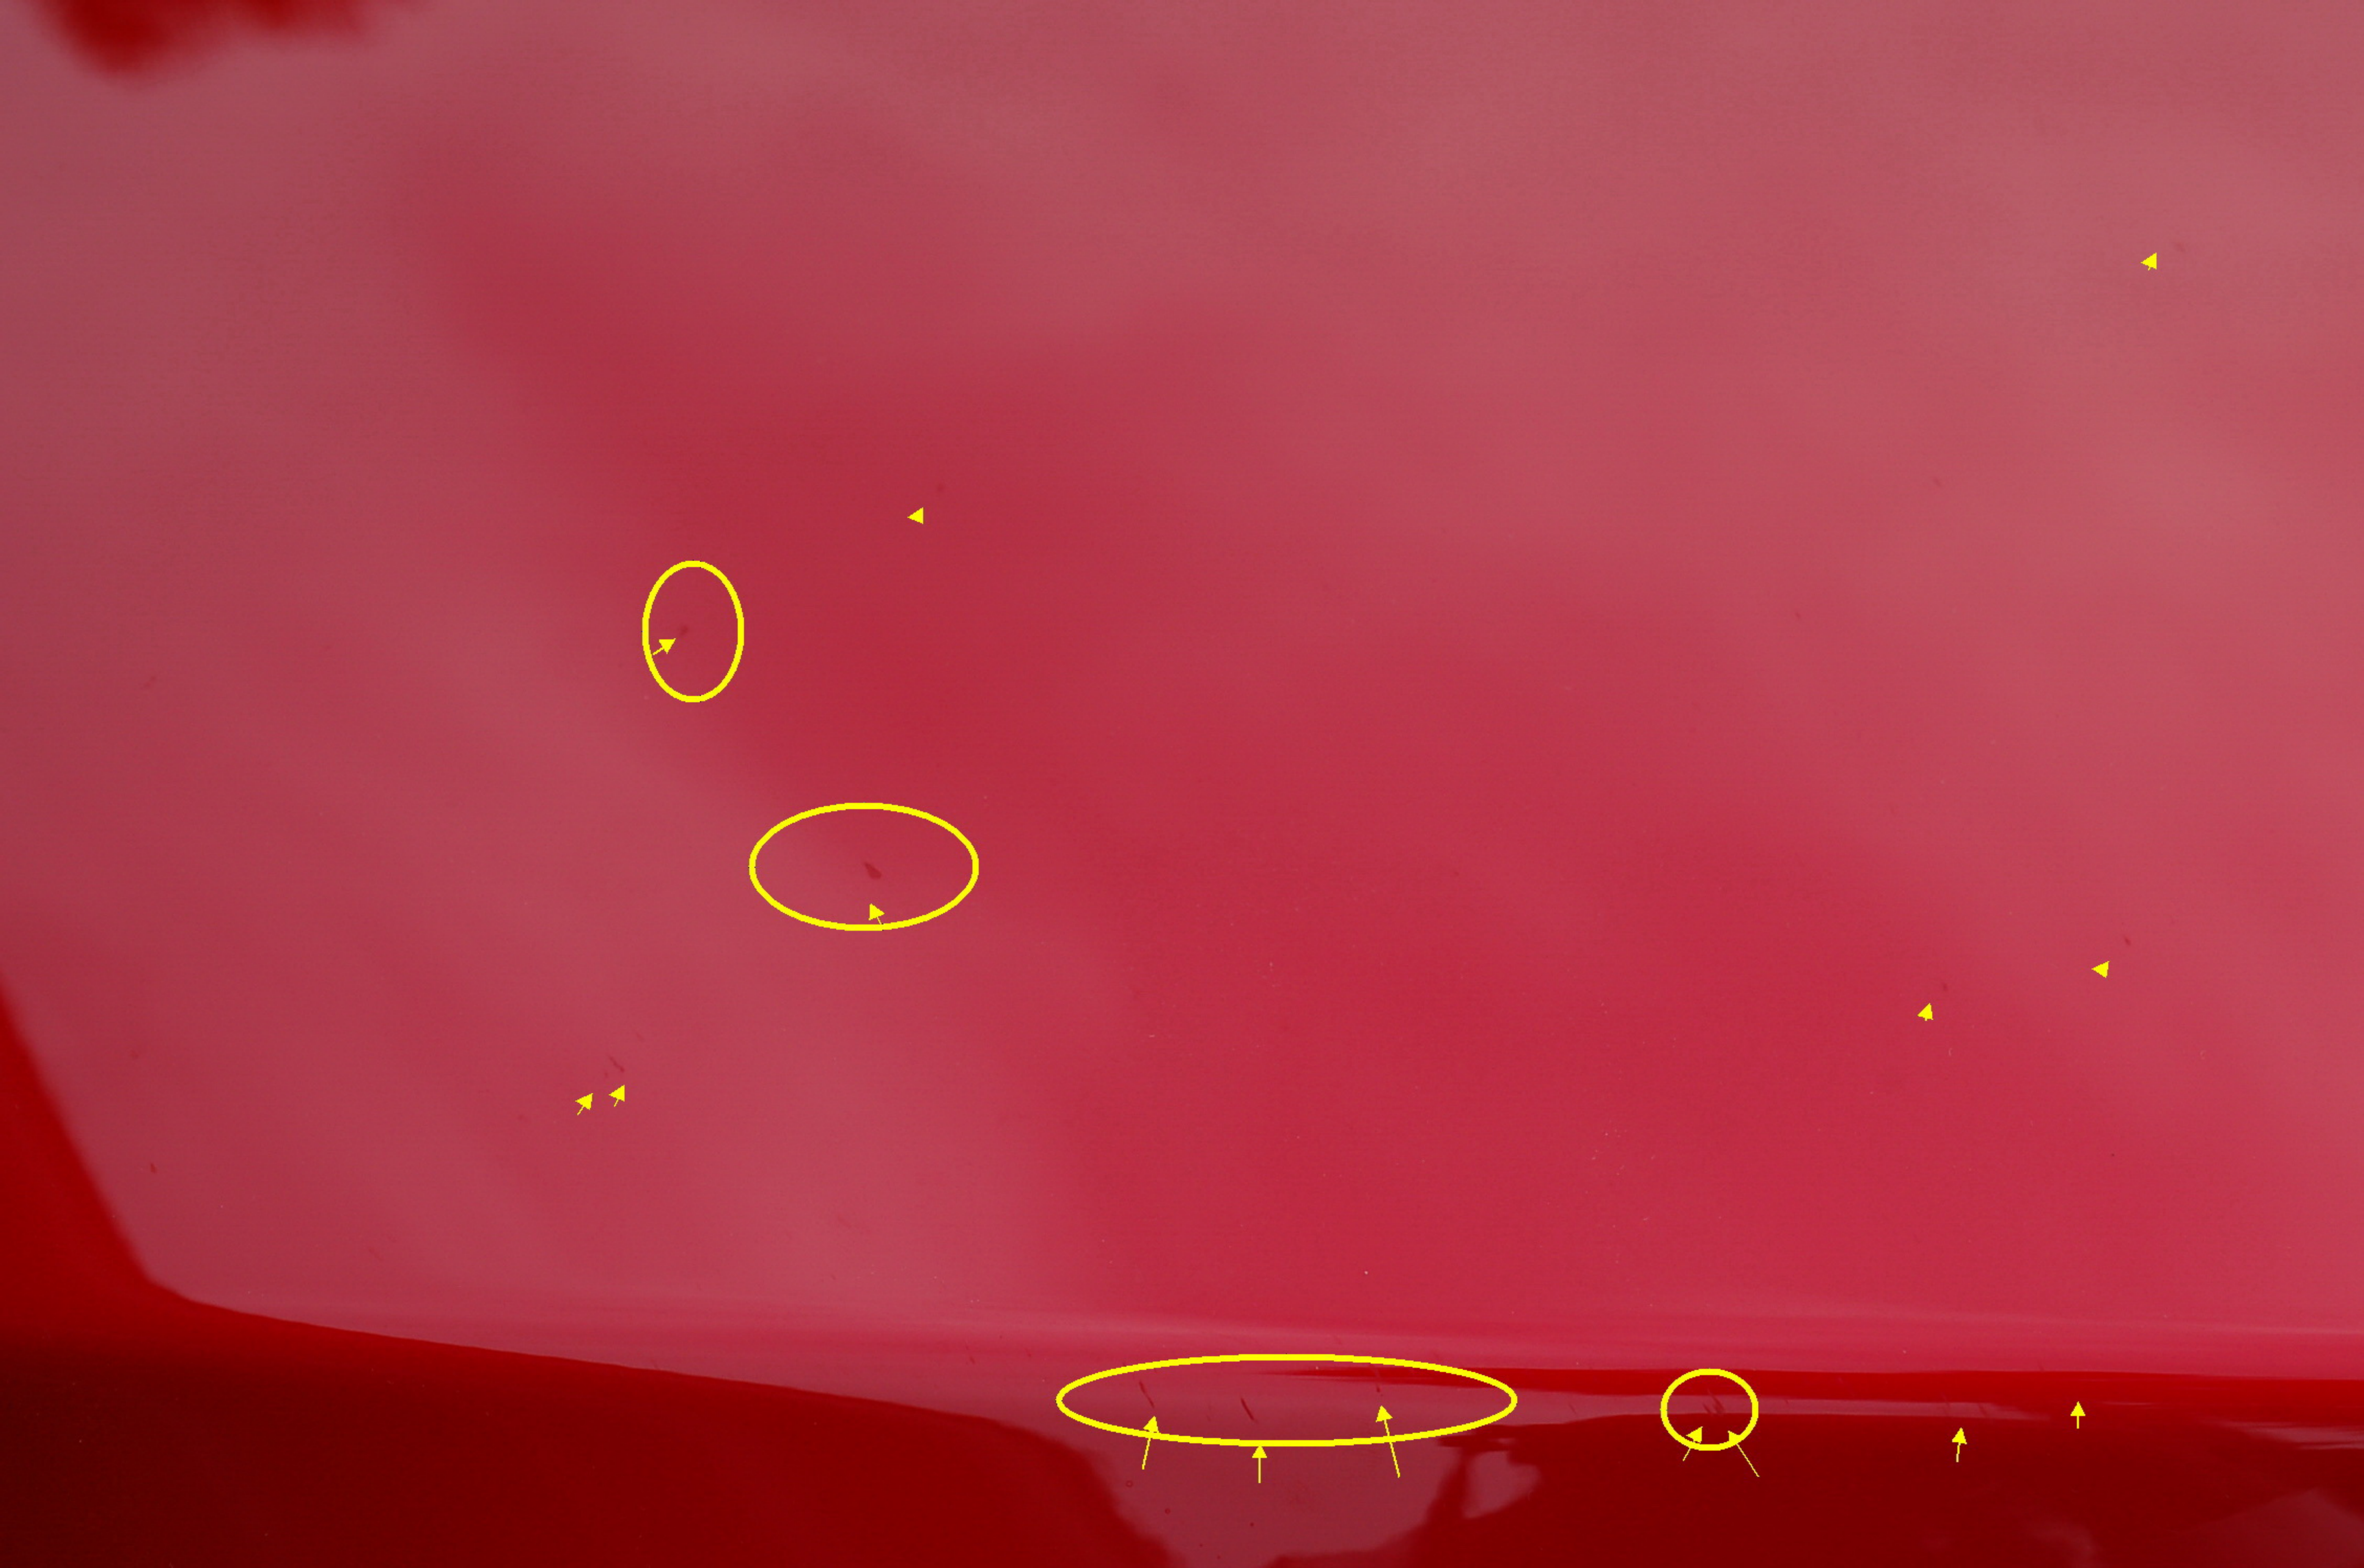

Scratches extend  
about 2ft along  
upper edge of hood

# Zoom Size example

about 23 small rub spots on front have of the hood (towards headlights)

Largest rub scrape front (nearer  
headlamp) passenger side of hood

scraps hood corner  
(near drivers door)

Not a spot but a scrape or  
rub shape

On 4/24 pickupep car but rain water hides the hood damage