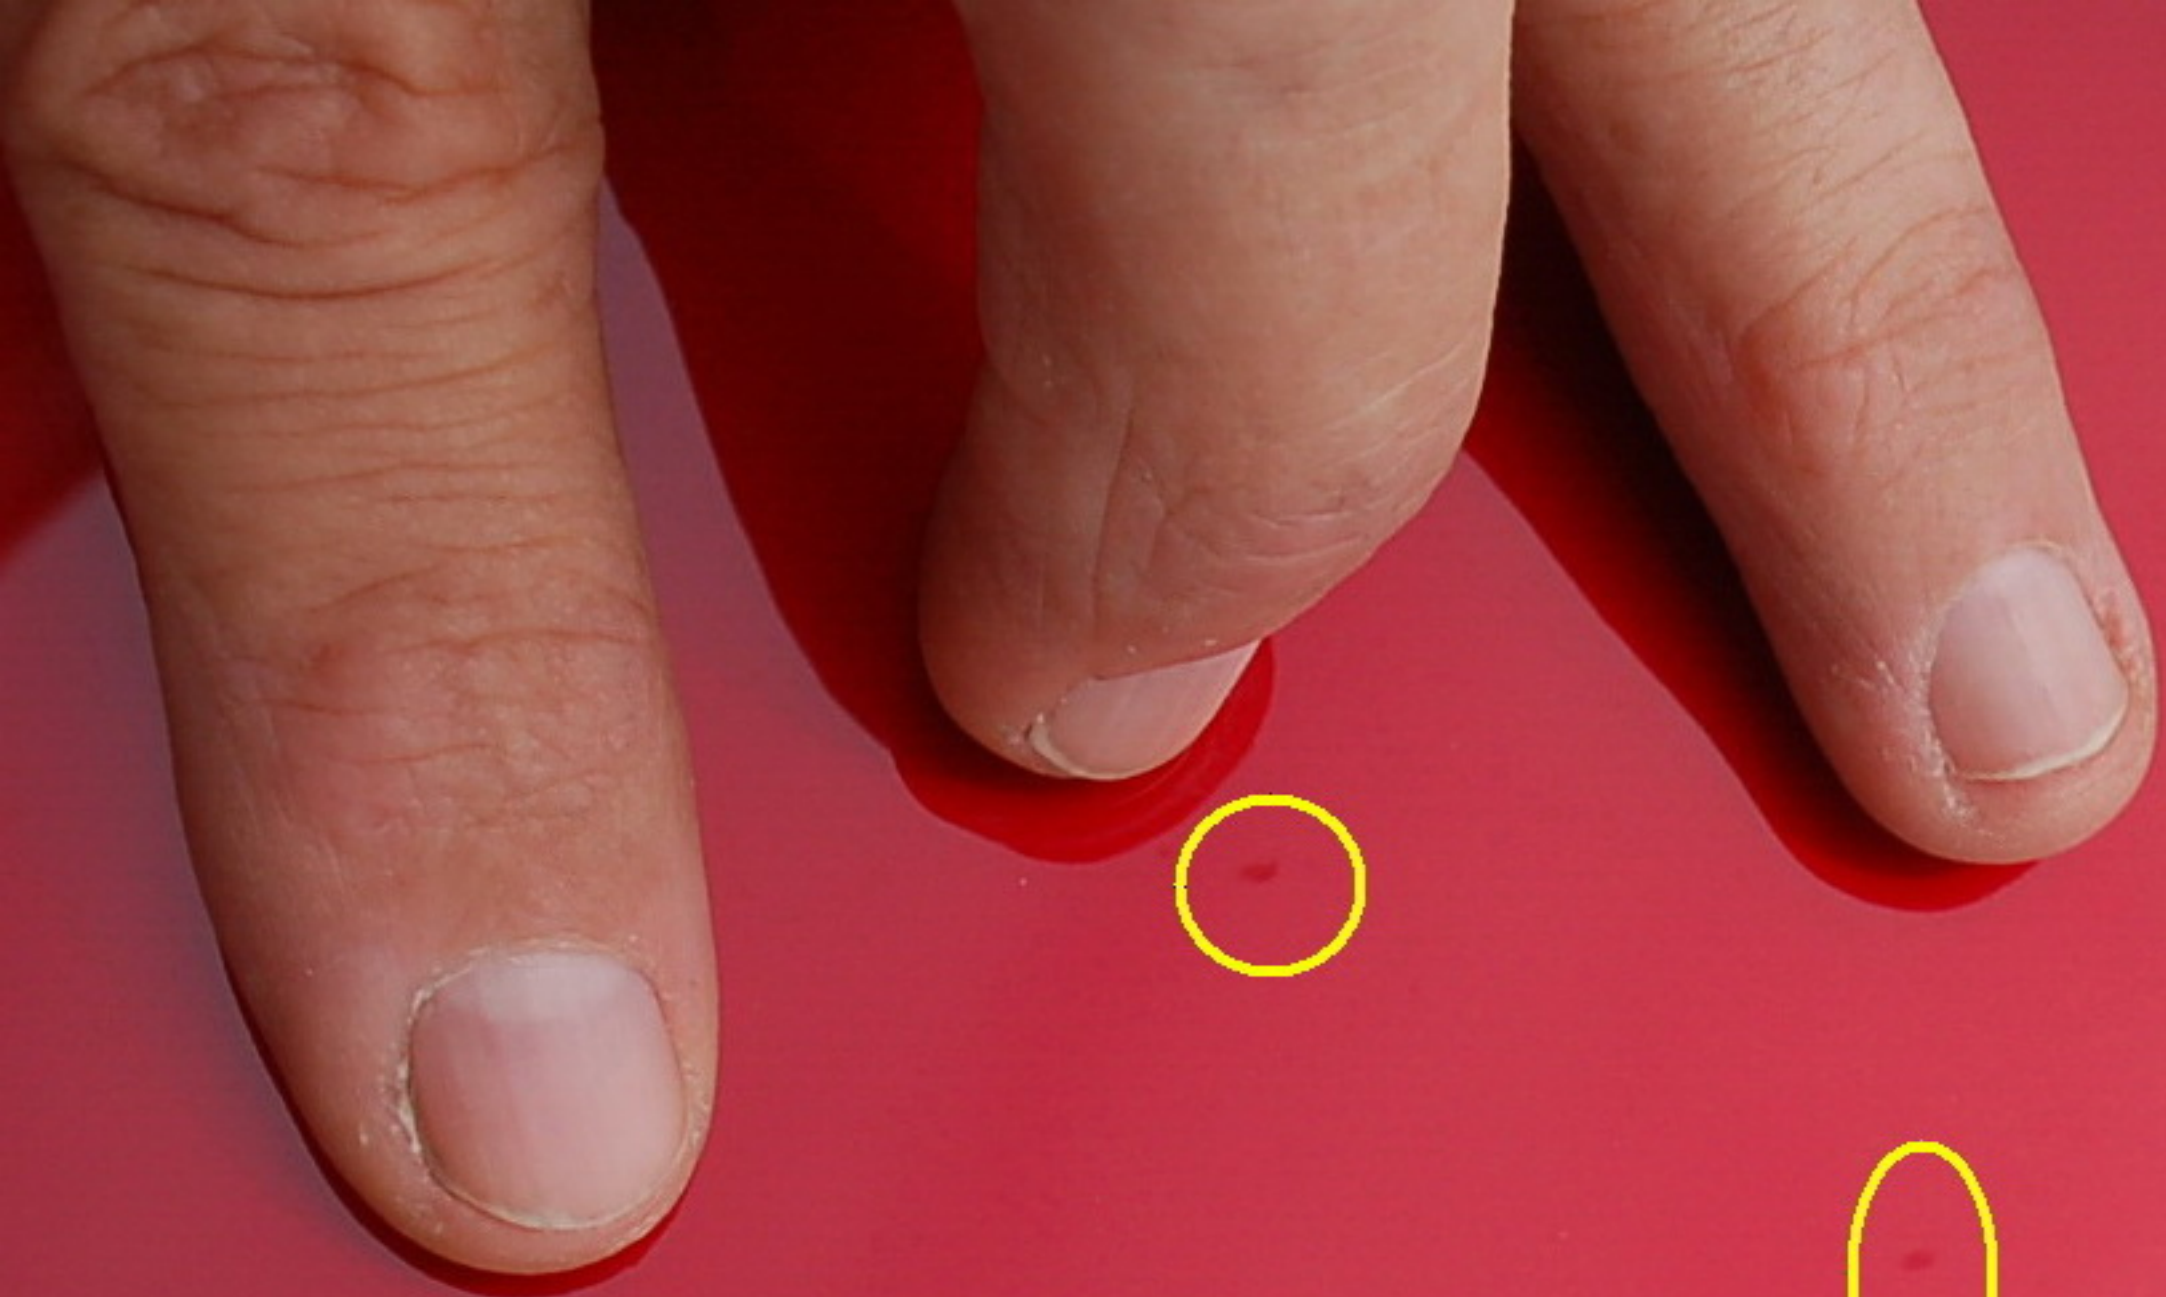

Scratches extend  
about 2ft along  
upper edge of hood

# Zoom Size example

about 23 small rub spots on front have of the hood (towards headlights)

Largest rub scrape front (nearer  
headlamp) passenger side of hood

scraps hood corner  
(near drivers door)

Not a spot but a scrape or  
rub shape

On 4/24 pickupep car but rain water hides the hood damage