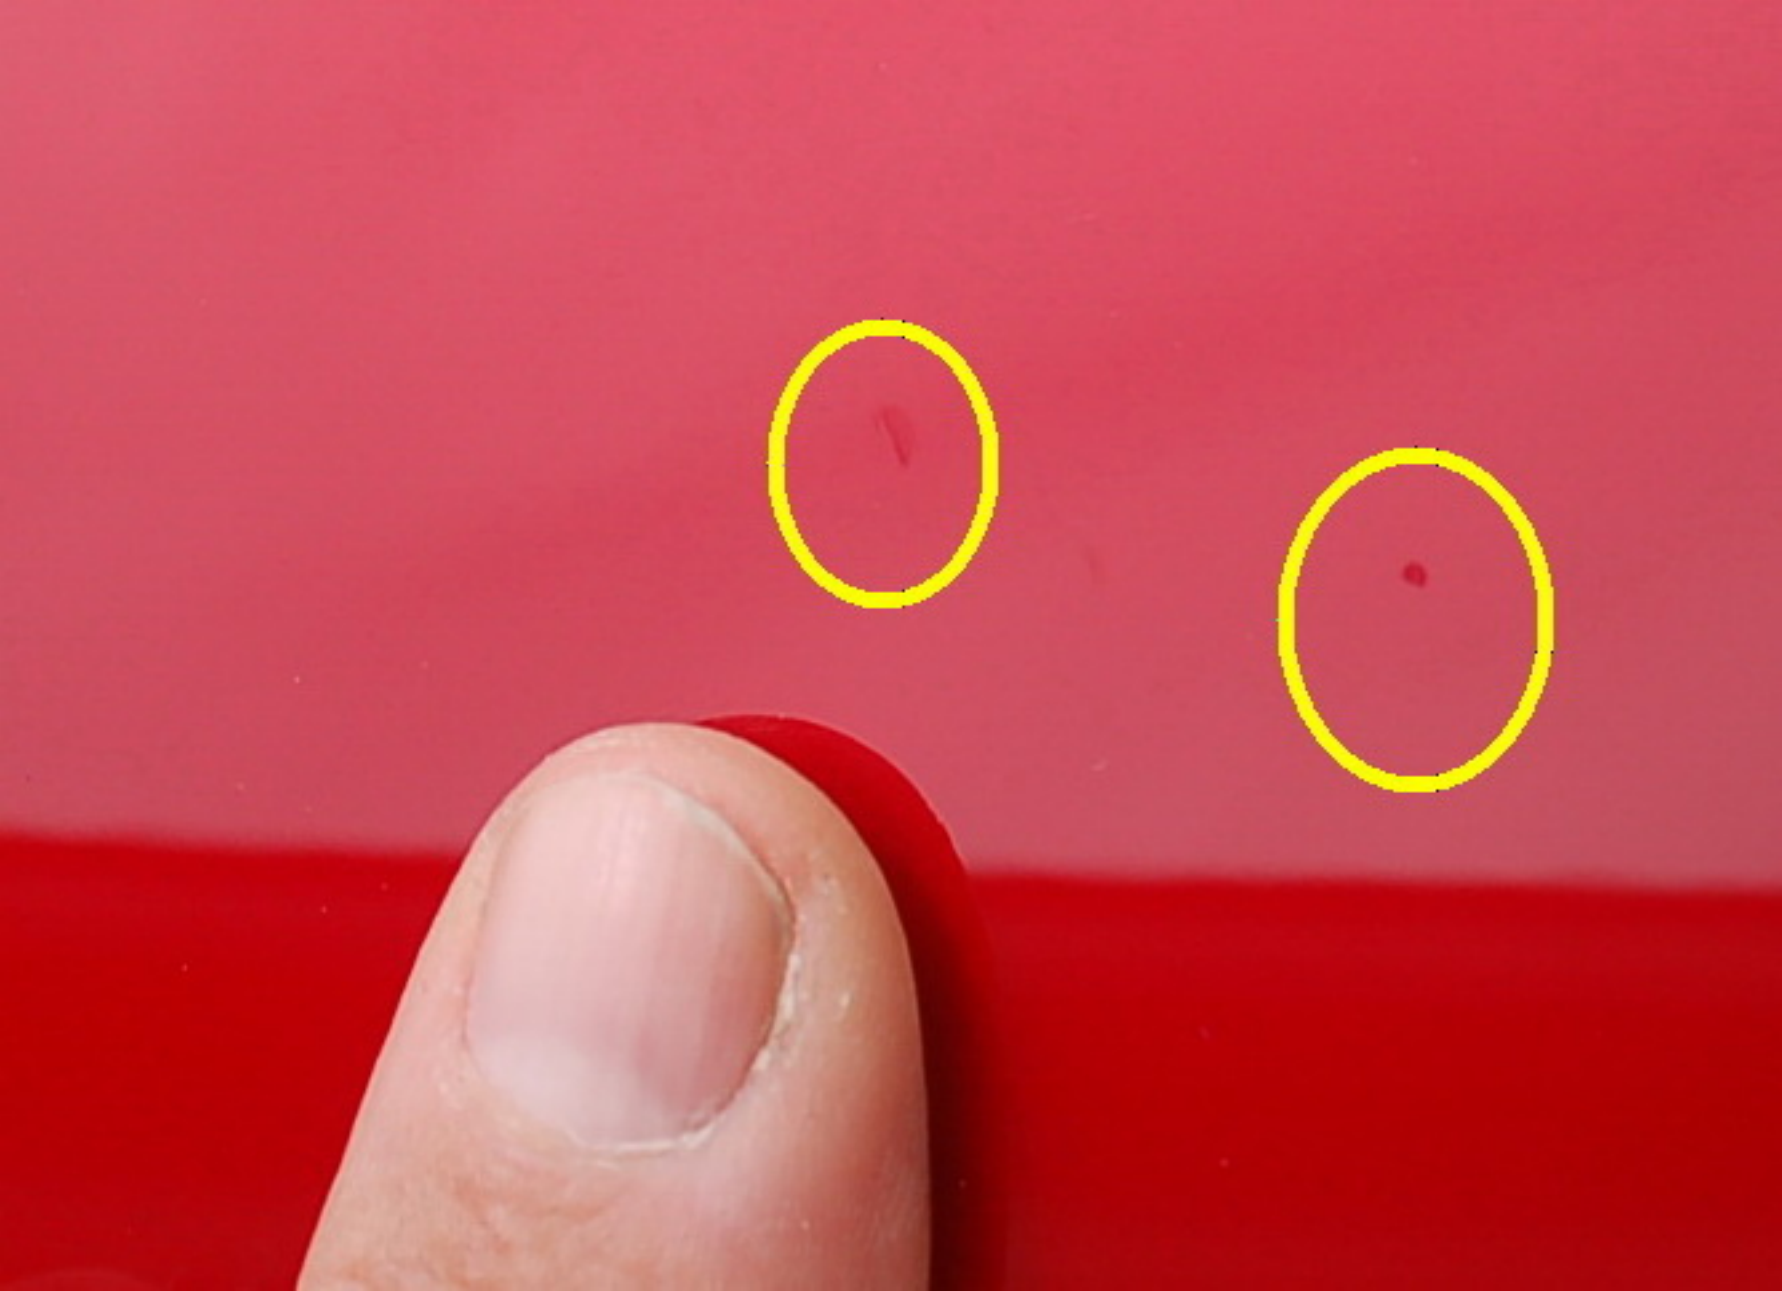

Scratches extend  
about 2ft along  
upper edge of hood

# Zoom Size example

about 23 small rub spots on front have of the hood (towards headlights)

Largest rub scrape front (nearer  
headlamp) passenger side of hood

scraps hood corner  
(near drivers door)

Not a spot but a scrape or  
rub shape

On 4/24 pickupep car but rain water hides the hood damage