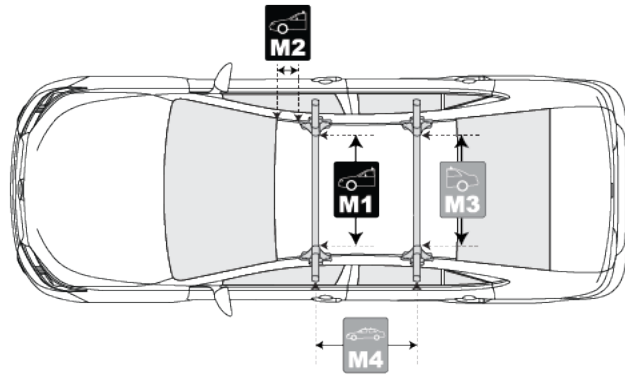

Select Year: | Select Make: | Select Model: | Select Fit:

QTOWER FIT ON LEXUS SC 2DR 1992-2001 (USA)

BASE RACK

- TOWER: Q Towers 4 Pack
- FRONT CLIP: Q14 Clips
- REAR CLIP: Q14 Clips
- CROSSBAR: Small (48") RoundBar Pair (2 CrossBars)
- FAIRING: 40" WindShield
- MINIMUM BAR SIZE: Small

MEASUREMENTS

- M1: 36 1/2 "
- M2: 4 "
- M3: 35 1/2 "
- M4: 16 "
- WEIGHT LIMIT: 165 lbs

- M1** Front Crossbar: Inner edge of driver's side tower to inner edge of passenger's side tower on the top of the crossbar
- M2** Front Crossbar: Corner of painted roof (or corner of glass on panoramic roofs) to leading edge of front tower
- M3** Rear Crossbar: Inner edge of driver's side tower to inner edge of passenger's side tower on the top of the crossbar
- M4** Crossbar Spread: Center of front crossbar to center of rear crossbar