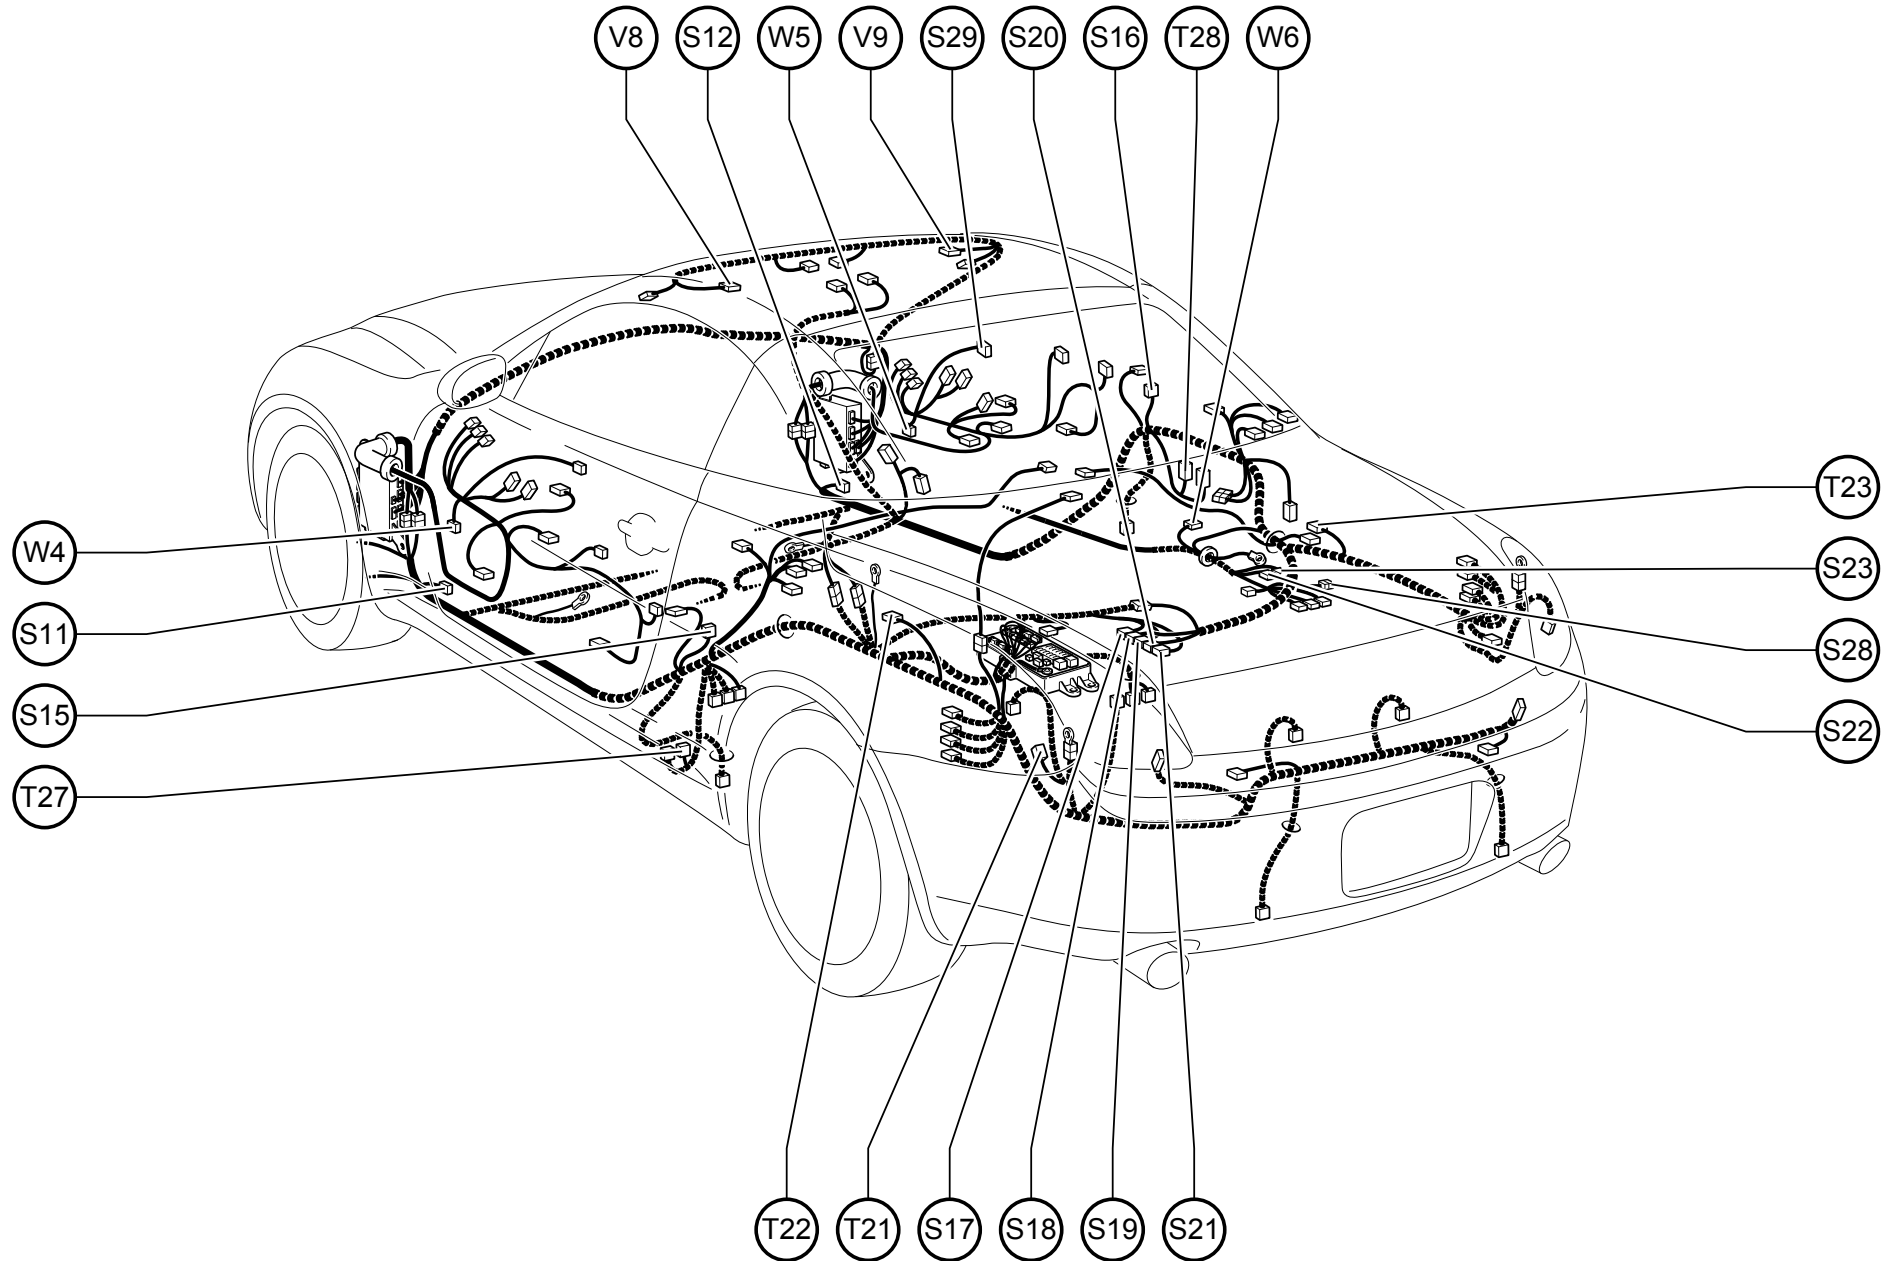

Position of Parts in Body <LHD>

Position of Parts in Body <LHD>

---

- S 11 Scuff Plate Light LH
- S 12 Scuff Plate Light RH
- S 15 Side Airbag Sensor LH
- S 16 Side Airbag Sensor RH
- S 17 Sliding Roof Control ECU
- S 18 Sliding Roof Control ECU
- S 19 Sliding Roof Control ECU
- S 20 Sliding Roof Control ECU
- S 21 Sliding Roof Control ECU
- S 22 Stereo Component Amplifier
- S 23 Stereo Component Amplifier
- S 28 Short Connector (Navigation Amplifier)
- S 29 Seat Position Memory SW (Front Passenger's Side)

- T 21 Theft Warning Siren
- T 22 Tire Pressure Antenna Rear LH
- T 23 Tire Pressure Antenna Rear RH
- T 27 Tension Reducer Solenoid LH
- T 28 Tension Reducer Solenoid RH

- V 8 Vanity Light LH
- V 9 Vanity Light RH

- W 4 Woofer (Front LH)
- W 5 Woofer (Front RH)
- W 6 Woofer (Rear)

Position of Parts in Body <LHD>