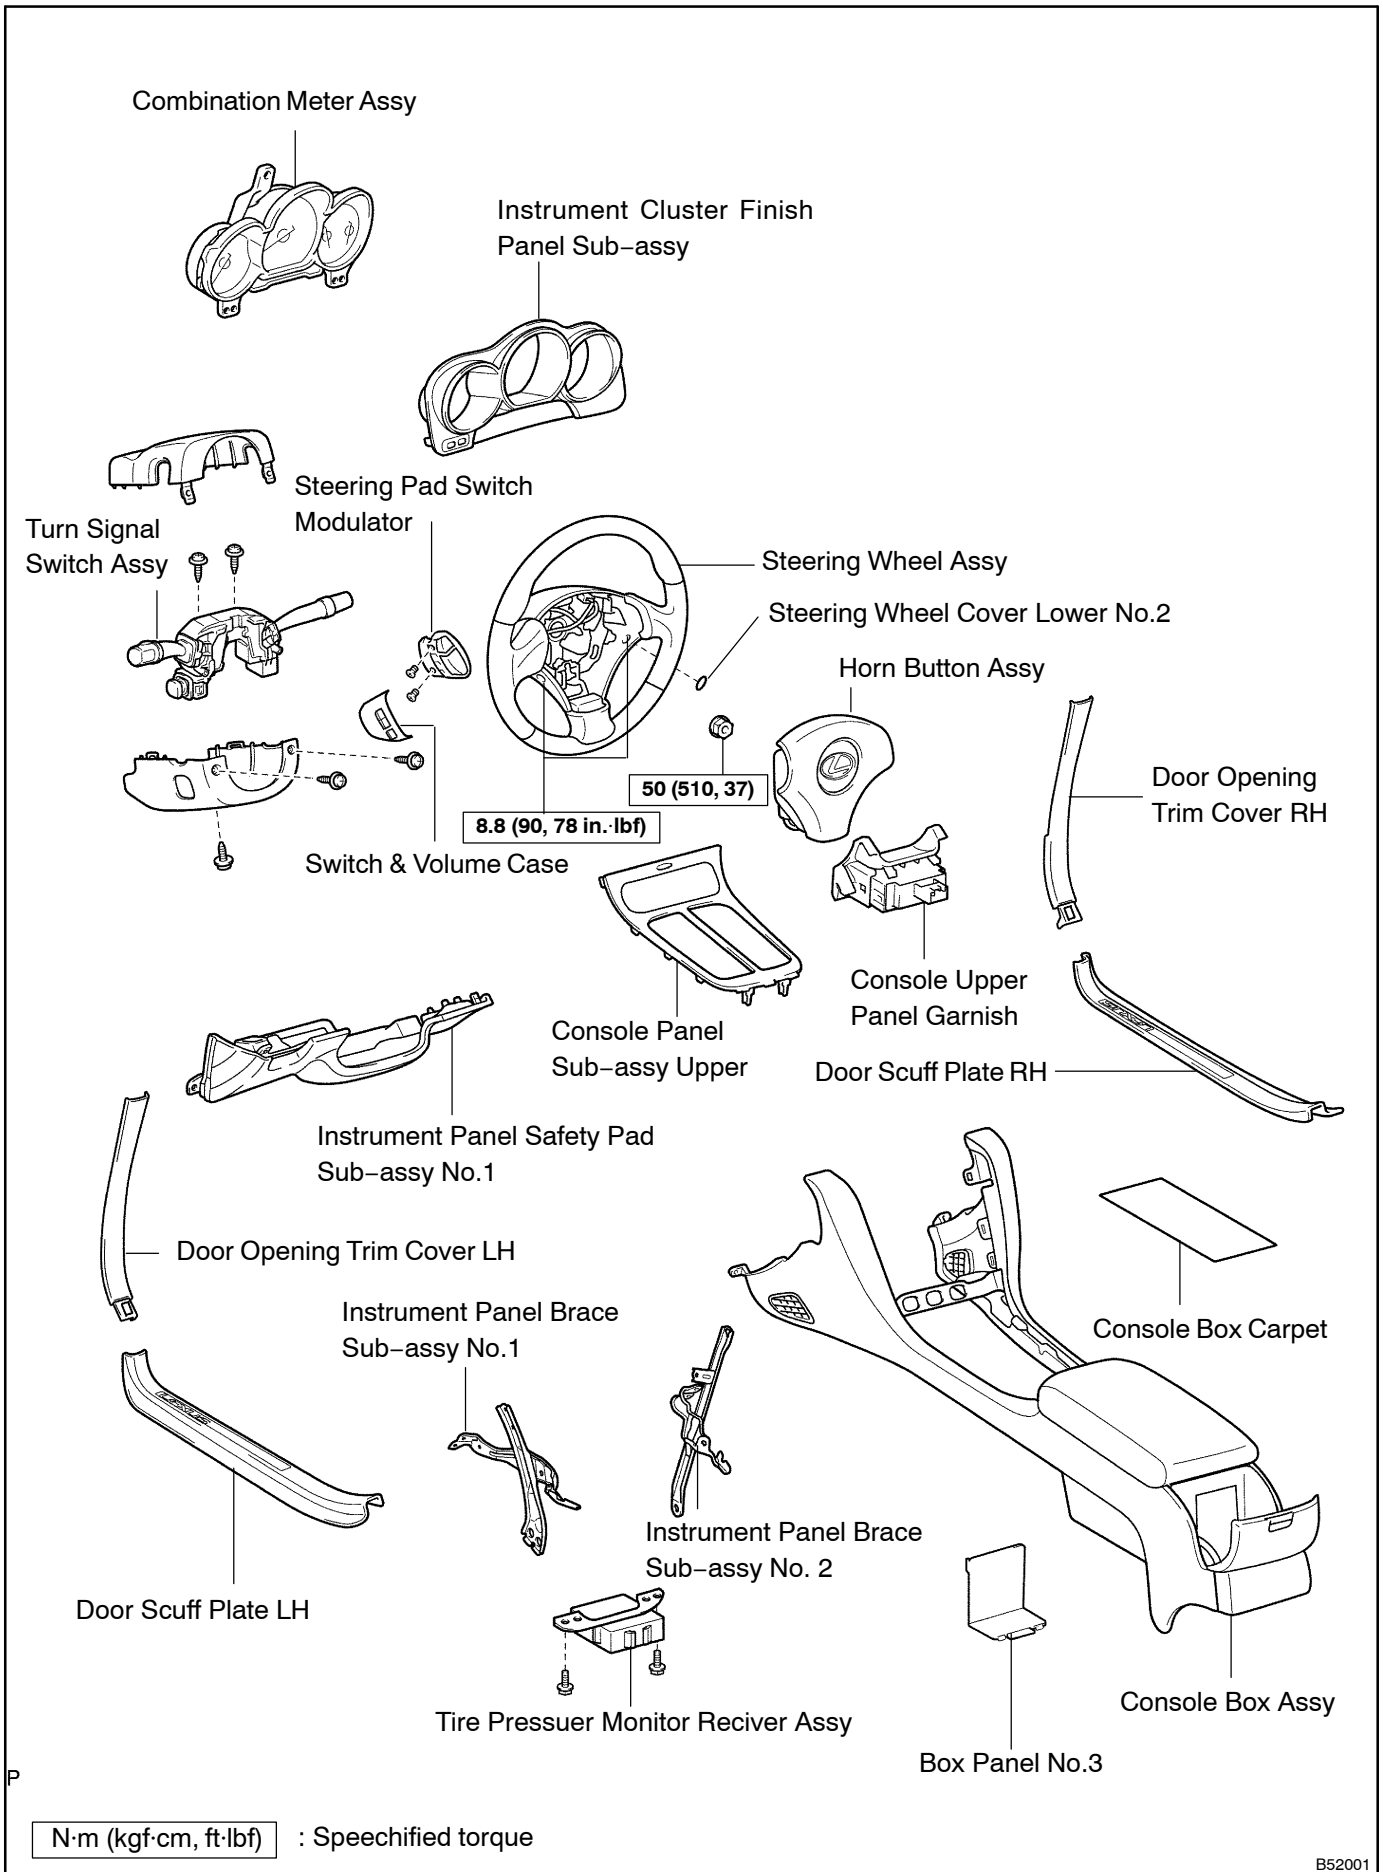

# BLOWER ASSY COMPONENTS

55076-01

Recirculation Damper Servo Sub-assy

Blower w/ fan Motor Sub-assy

Air Filter Cover