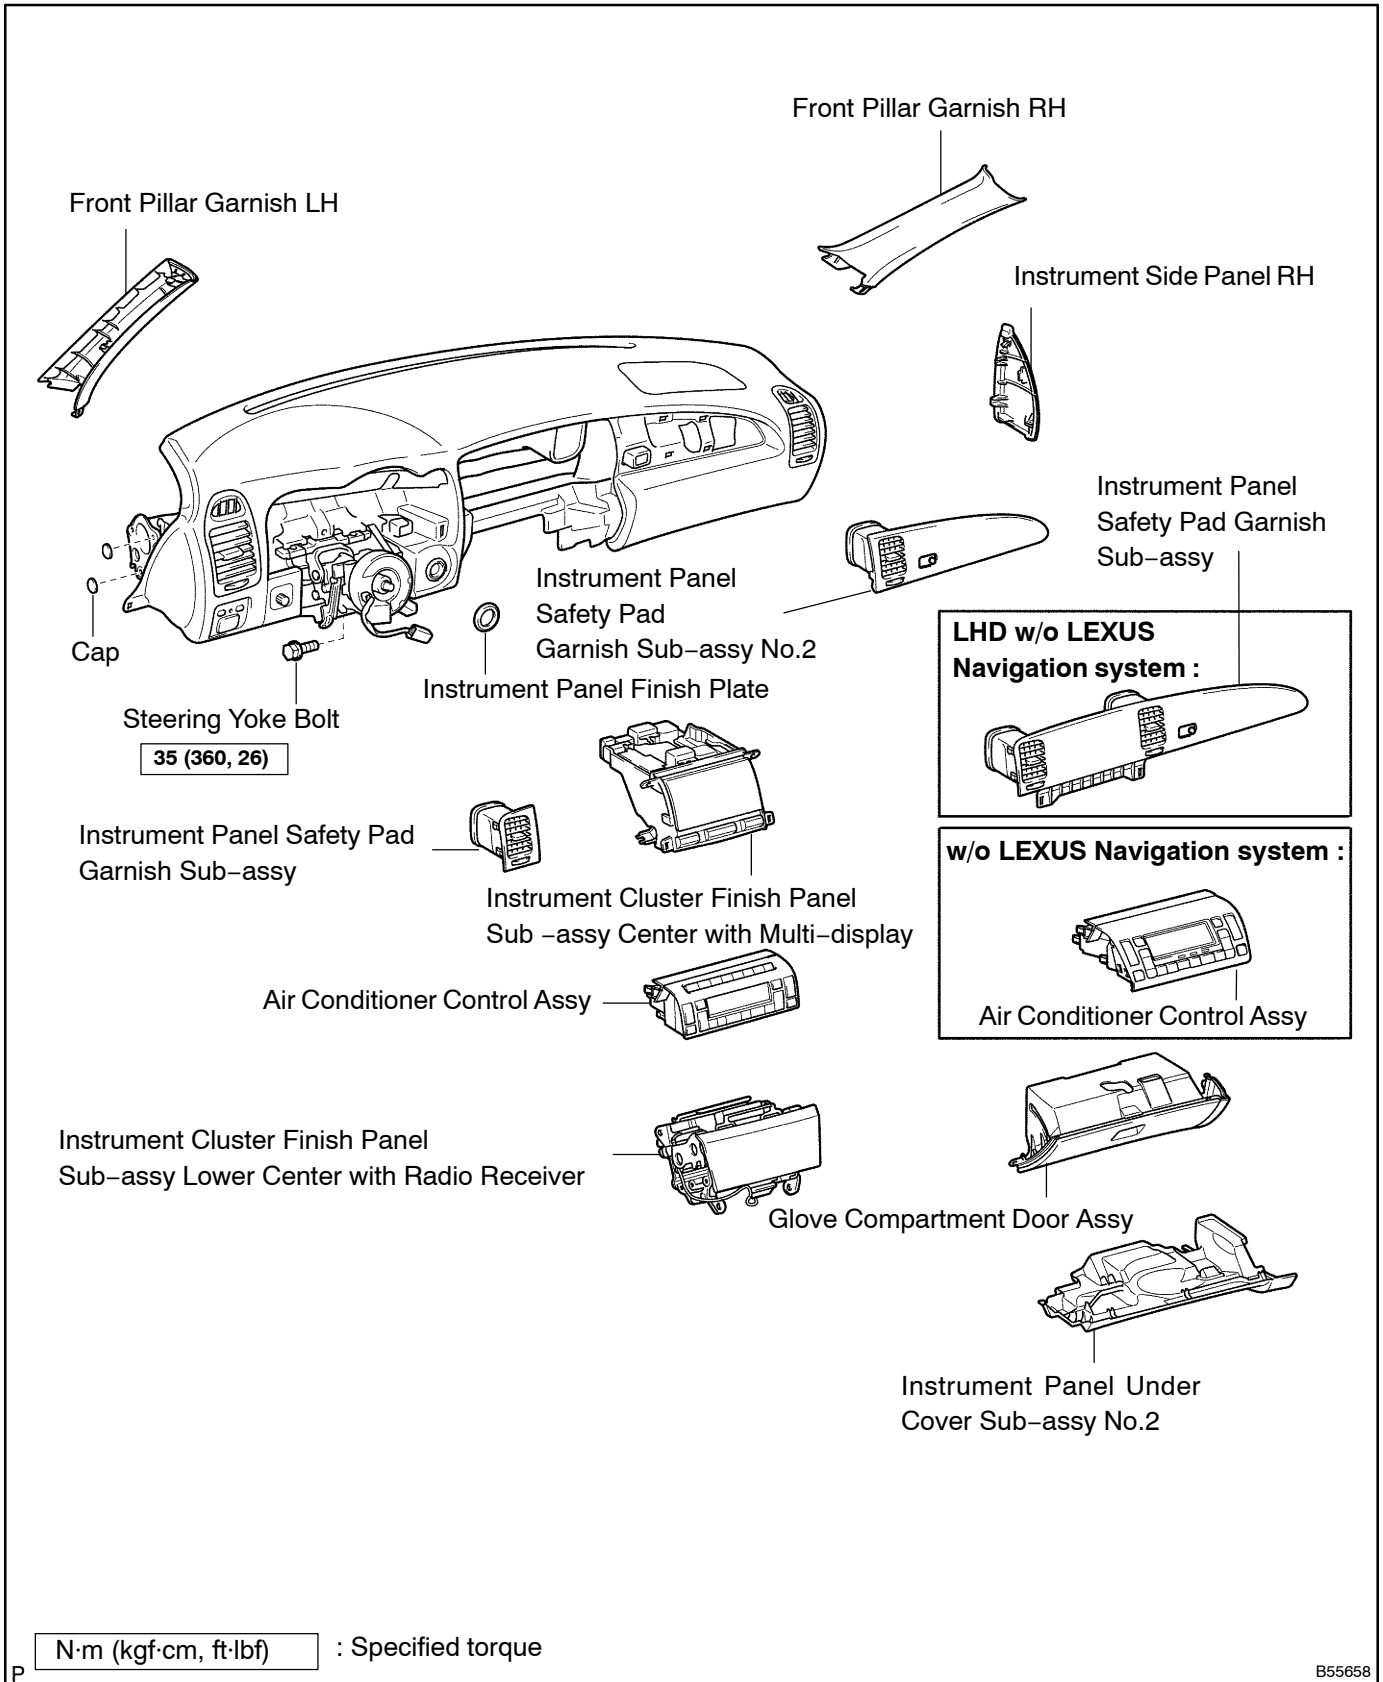

# BLOWER ASSY COMPONENTS

55076-01

Recirculation Damper Servo Sub-assy

Blower w/ fan Motor Sub-assy

Air Filter Cover