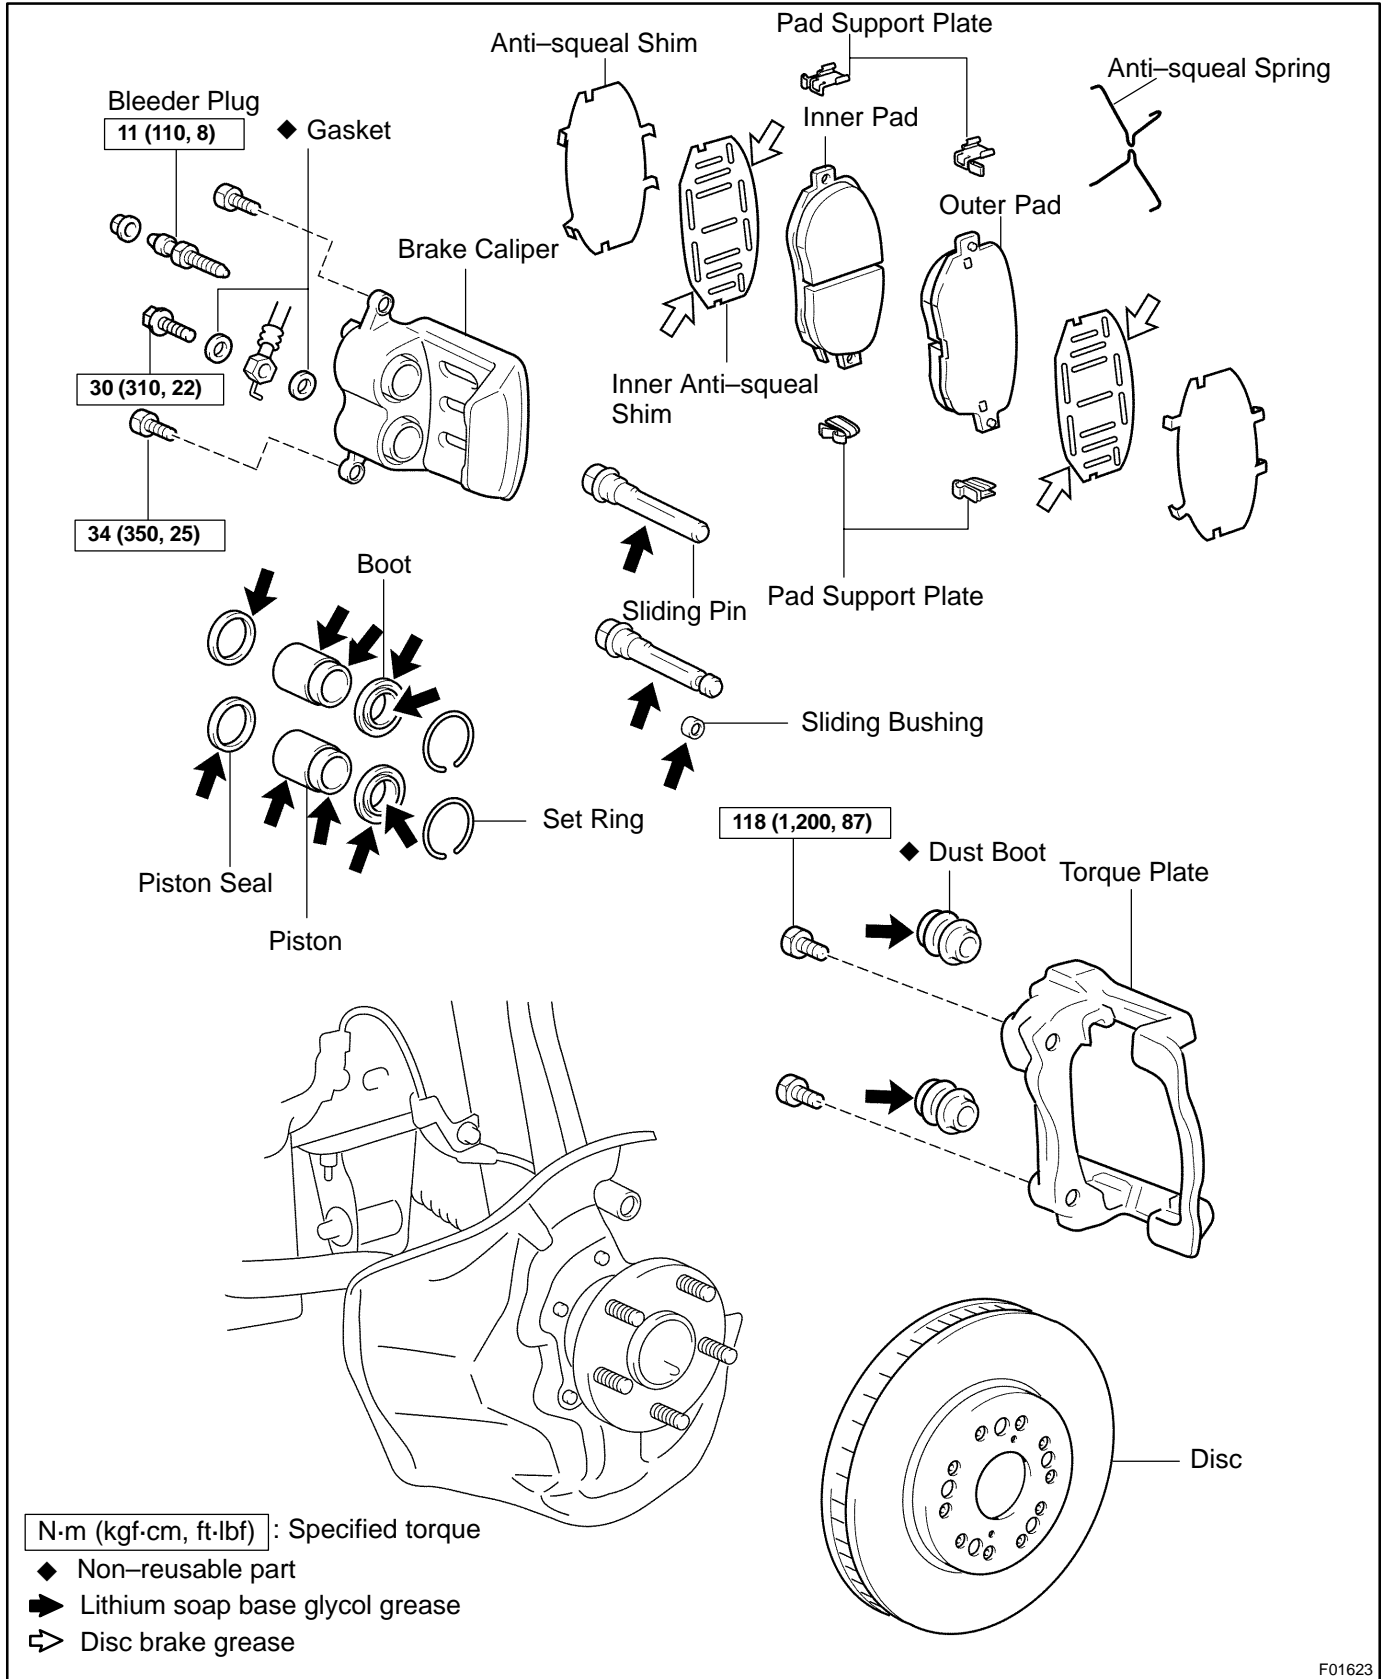

FRONT BRAKE CALIPER COMPONENTS

BR0JJ-07

F01623