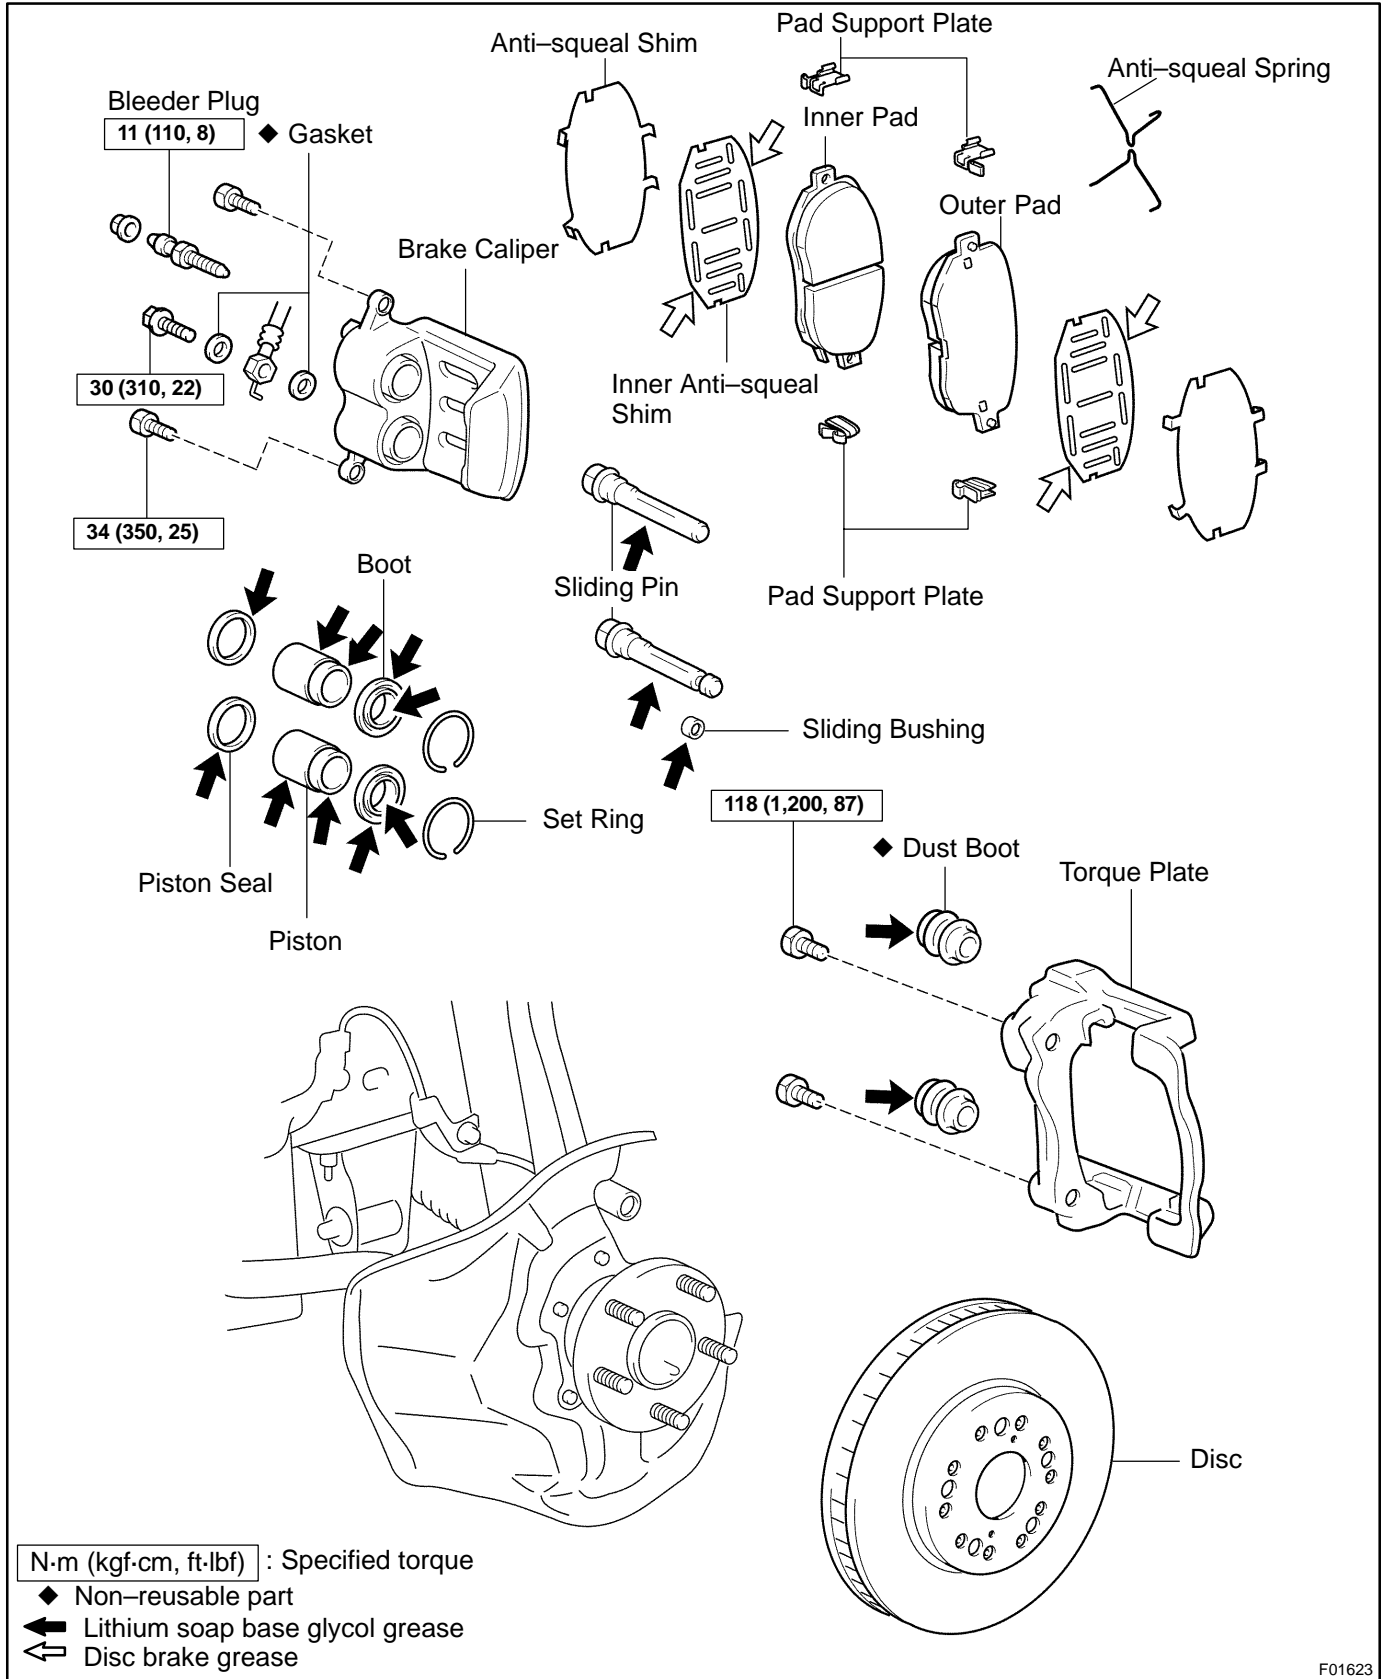

# FRONT BRAKE CALIPER COMPONENTS

BR0JJ-13

F01623